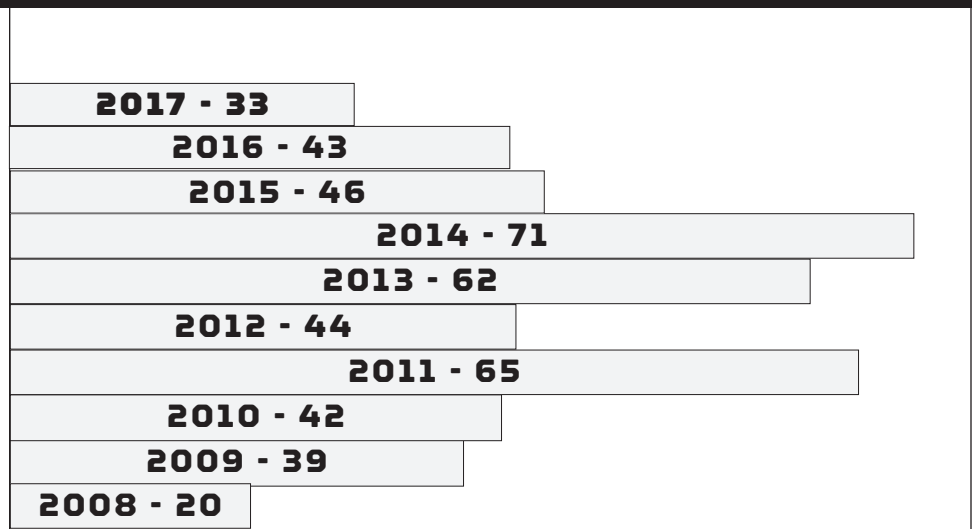

2017 Breakdown 2-4

at #16 Georgia - Series lost, 2-1

Game 1: W, 2-1
Game 2: L, 7-5
Game 3: L, 3-1

vs. #22 Arkansas - Series won, 3-0

Game 1: W, 2-1
Game 2: W, 7-5
Game 3: W, 2-0

at #24 Ole Miss - Series lost, 2-1

Game 1: L, 7-1
Game 2: W, 1-0
Game 3: L, 4-0

vs. #17 Tennessee - Series lost, 3-0

Game 1: L, 9-0 (5)
Game 2: L, 5-2
Game 3: L, 9-4

vs. #3 Florida - Series lost, 2-1

Game 1: L, 4-0
Game 2: W, 5-1
Game 3: L, 2-0

at Missouri - Series won, 3-0

Game 1: W, 4-2
Game 2: W, 4-0
Game 3: W, 10-8

KENTUCKY HOME RUN TRACKER UNDER COACH KRISTINE HIMES