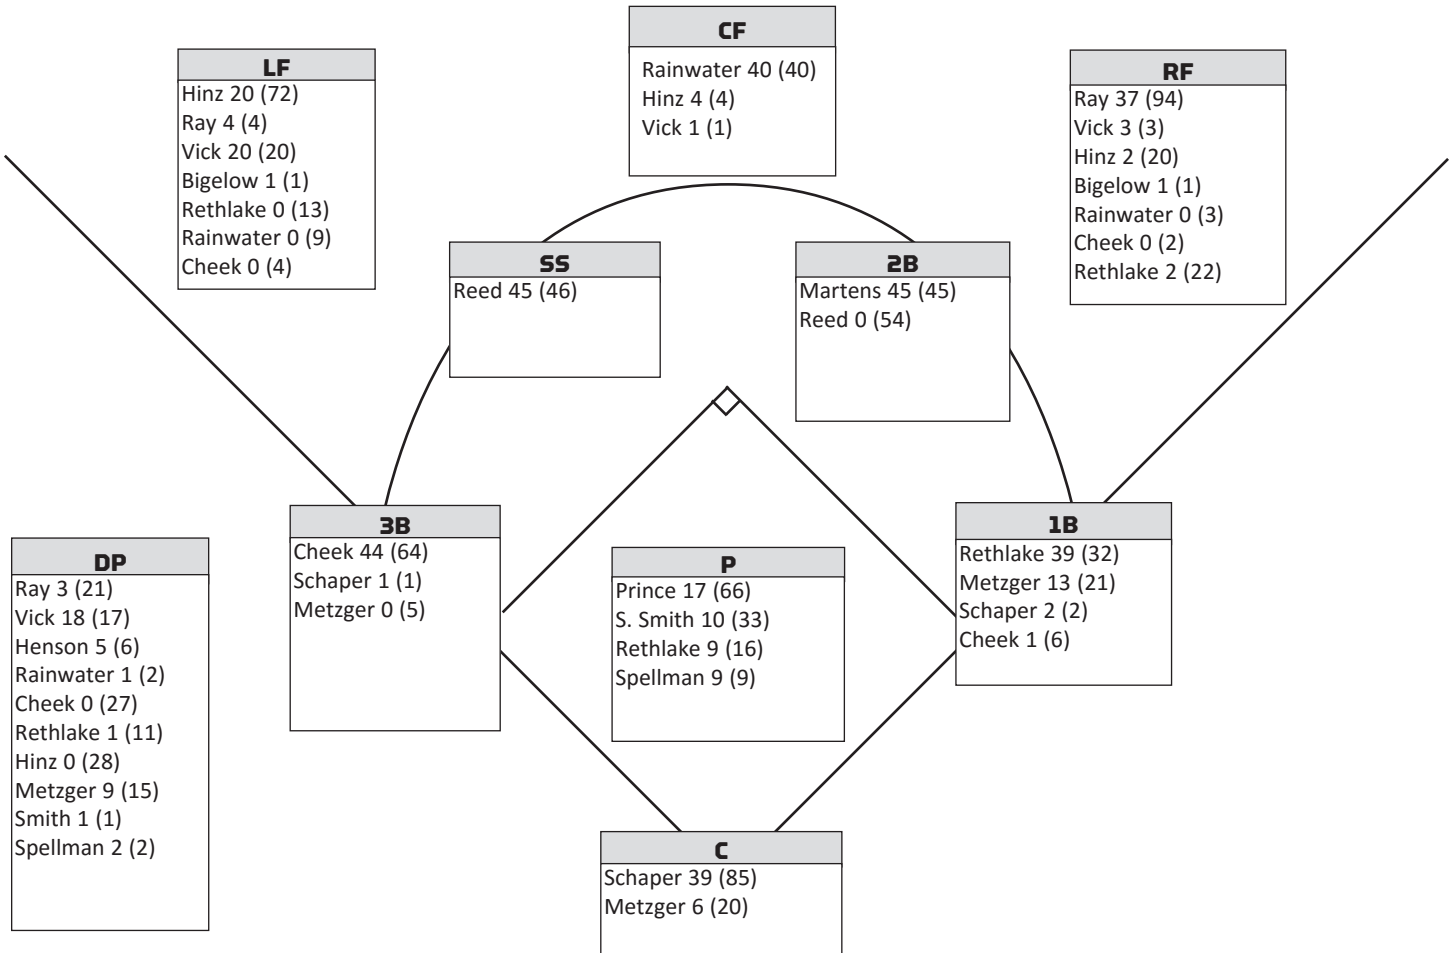

KENTUCKY SOFTBALL 2017 | VS. TEXAS A&M | WEEK 12

2017 STARTS BY BATTING ORDER

Player	1	2	3	4	5	6	7	8	9
Breanne Ray	.	.	.	4	20	23	.	.	.
Brooklin Hinz	.	.	.	.	1	5	18	1	2
Rachael Metzger	.	.	.	.	.	8	16	2	.
Meagan Prince	.	.	.	.	.	.	.	.	.
Erin Rethlake	4	19	.	.	.	.	1	6	13
Shannon Smith	.	.	.	.	.	.	.	.	.
Sarah Rainwater	.	.	.	.	.	.	4	34	.
Jenny Schaper	3	1	16	5	9	4	3	.	.
Abbey Cheek	.	.	20	13	12	1	.	.	.
Kelsee Henson	.	.	.	.	.	1	3	1	.
Katie Reed	36	10	1	.	3	.	.	.	.
Hannah Huffman	.	.	.	.	.	.	.	.	.
Madison Kearschner	.	.	.	.	.	.	.	.	.
Brynlee Bigelow	.	.	.	.	.	.	.	.	.
Kalia Johnson	.	.	.	.	.	.	.	.	.
Alex Martens	1	3	8	23	3	3	.	.	.
Kierston Moore	.	.	.	.	.	.	.	.	.
Morgan McCallum	.	.	.	.	.	.	.	.	.
Ashley Ruiz	.	.	.	.	.	.	.	.	.
Larissa Spellman	.	.	.	.	.	.	.	.	.
Bailey Vick	1	12	.	.	.	.	.	1	31

STARTS BY POSITION IN 2017 (CAREER)