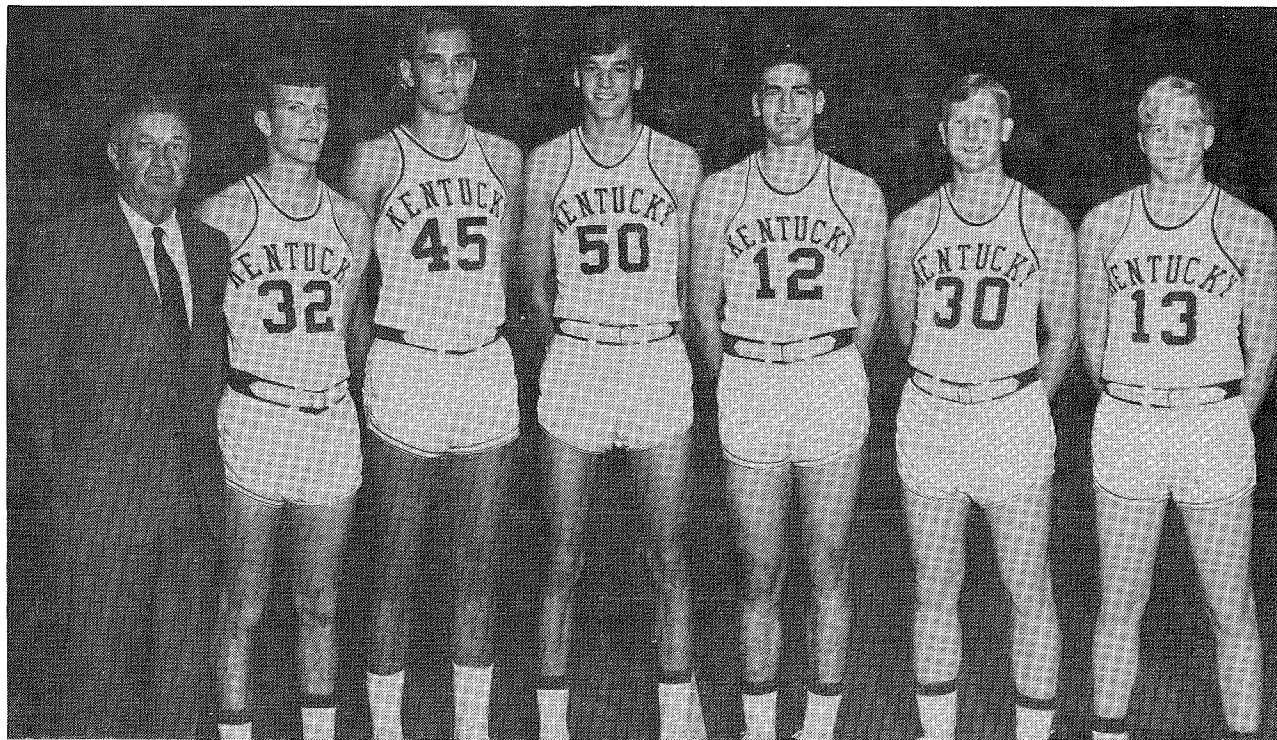

1968-69 KENTUCKY VARSITY BASKETBALL ROSTER

*No.	Name	Pos.	Class	Exp.	Age	Ht.	Wt.	Hometown
10	Jim Dinwiddie	G	Soph.	FN	20	6-4	175	Leitchfield, Ky.
11	Bob McCowan	G	Soph.	FN	19	6-2	170	Dayton, Ohio
13	Phil Argento	G	Sr.	2VL	21	6-2	183	Cleveland, Ohio
14	Bill Busey	G	Jr.	1VL	20	5-10	159	Bagdad, Ky.
21	Terry Mills	G	Soph.	FN	20	6-2	188	Barbourville, Ky.
22	Mike Pratt	F	Jr.	1VL	20	6-4	217	Dayton, Ohio
24	Greg Starrick	G	Soph.	FN	19	6-2	173	Marion, Ill.
25	Larry Steele	F	Soph.	FN	19	6-6	174	Bainbridge, Ind.
34	Mike Casey	F-C	Jr.	1VL	20	6-4	187	Simpsonville, Ky.
40	Clint Wheeler	C-F	Soph.	FN	20	6-8	208	Ashland, Ky.
42	Randy Pool	F-C	Jr.	1VL	20	6-7	211	Oak Ridge, Tenn.
44	Dan Issel	C-F	Jr.	1VL	20	6-8	237	Batavia, Ill.
54	Art Laib	F-C	Jr.	1VL	20	6-10	200	San Francisco, Calif.

* Same Numbers on both home (white) and road (blue) uniforms.

HEAD COACH—ADOLPH RUPP (38 years—Won 787, Lost 170)

ASSISTANT COACHES—Harry Lancaster and Joe Hall

TRAINER—Claude Vaughan

STUDENT MANAGER—Doug Billips

* Same numbers on both home (white) and road (blue) uniforms.

COACH—Harry Lancaster (19th year)

Assistant Coach—Joe Hall

THE 1968-69 KENTUCKY WILDCATS

THE WILDCATS—Posing for their formal squad picture are (left to right, seated Coach Adolph Rupp, Bill Busey, Phil Argento, Bob McCowan, Jim Dinwiddie, Greg Starrick, Terry Mills and assistant coach and acting athletic director Harry Lancaster; back row, manager Doug Billips, Claude Vaughan, Mike Casey, Larry Steele, Dan Issel, Art Laib, Randy Pool, Clint Wheeler, Mike Pratt and assistant coach Joe B. Hall.

KENTUCKY FRESHMAN SQUAD

Coach Harry Lancaster poses with 1968-69 Kittens (left to right) Kent Hollenbeck, Mark Soderberg, Randy Noll, Tom Parker, Stan Key and Jim Jarrell.