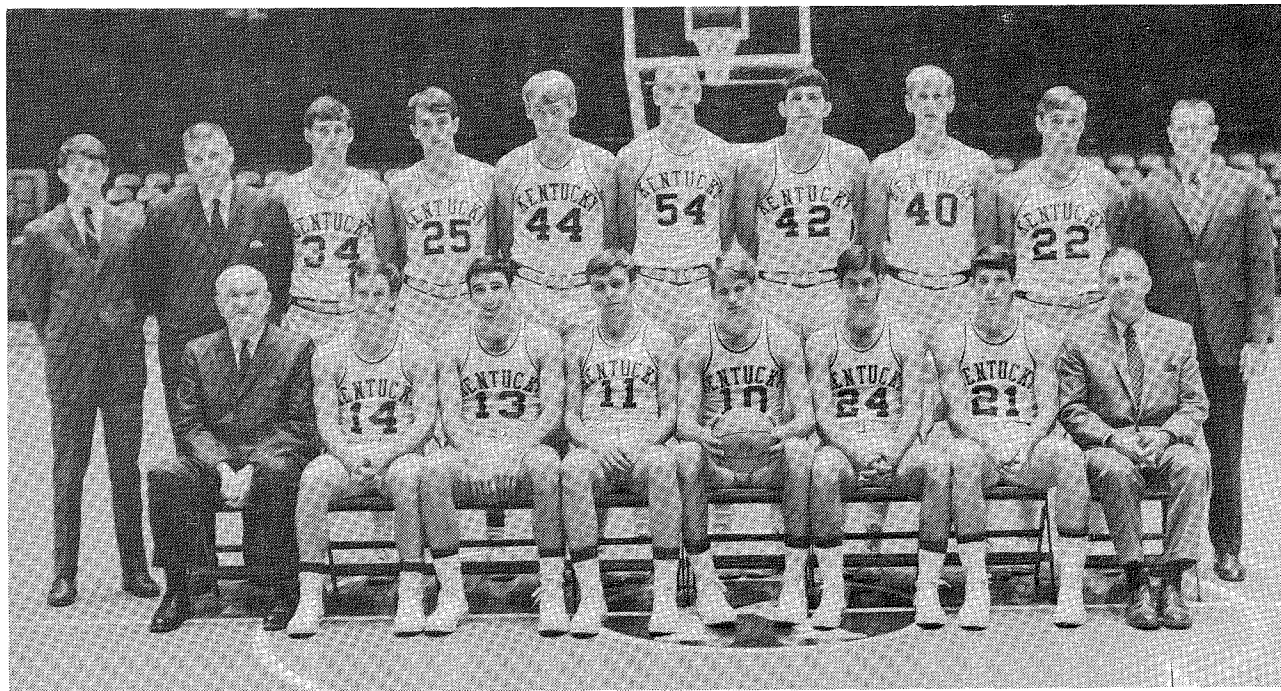

THE 1968-69 KENTUCKY WILDCATS

THE WILDCATS—Posing for their formal squad picture are (left to right, seated Coach Adolph Rupp, Bill Busey, Phil Argento, Bob McCowan, Jim Dinwiddie, Greg Starrick, Terry Mills and assistant coach and acting athletic director Harry Lancaster; back row, manager Doug Billips, Claude Vaughan, Mike Casey, Larry Steele, Dan Issel, Art Laib, Randy Pool, Clint Wheeler, Mike Pratt and assistant coach Joe B. Hall.