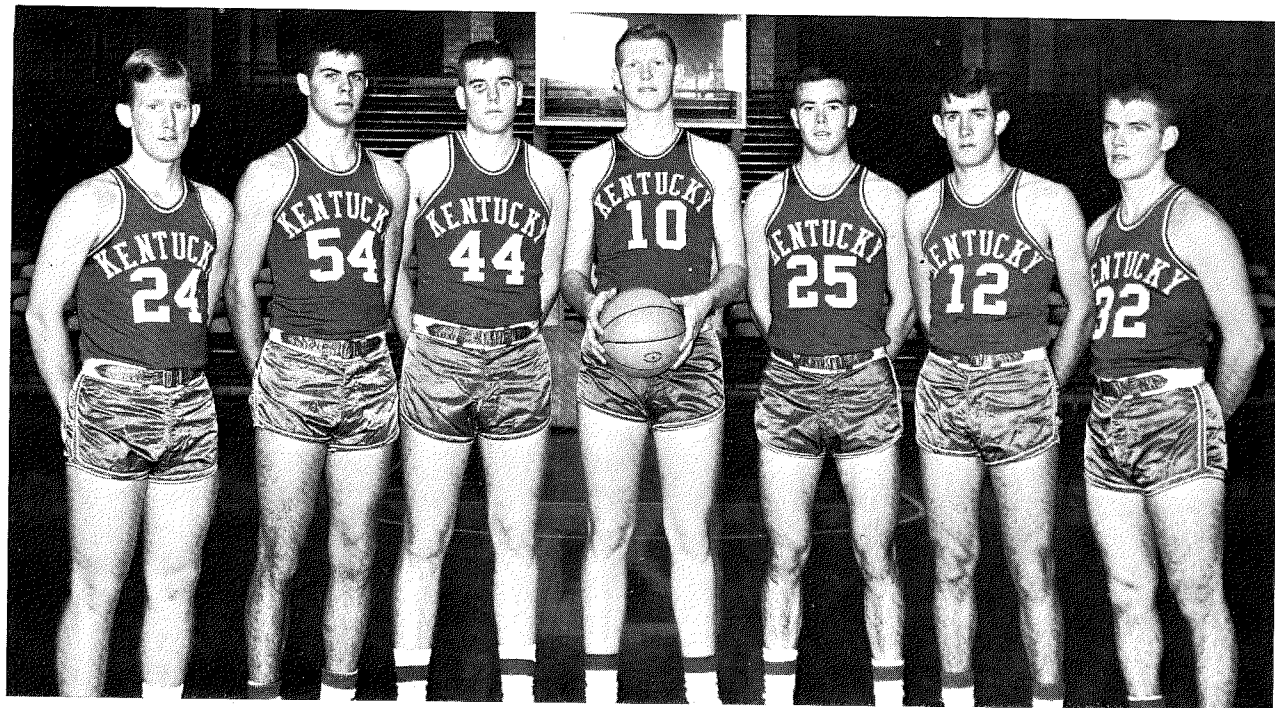

# Transfer from Westminster Military Academy

Same jersey numbers in Blue (road) and White (home) uniforms

TOTAL CANDIDATES: 12

RETURNING LETTERMEN: 6

COACH—Adolph Rupp (35th Year)

ASST. COACH—Harry Lancaster

Same jersey numbers in Blue (road) and White (home) uniforms

COACH—Harry Lancaster (14 Seasons—Won 153, Lost 34)

ASST. COACH—Neil Reid

STUDENT MANAGER—Larry Crosby

TOTAL CANDIDATES—7

## 1964-65 KENTUCKY VARSITY BASKETEERS

FRONT ROW (left to right)—Head Coach Adolph Rupp, Frank Tully, Louie Dampier, Randy Embry, Ron Kennett, Gene Stewart and Asst. Coach Harry Lancaster. BACK ROW—Trainer Joe Brown, Terry Mobley, Brad Bounds, Larry Lentz, John Adams, Tommy Kron, Pat Riley, Larry Conley and Manager Hub Metry.

## KENTUCKY FRESHMAN CAGE TEAM — 1965

Making up the nucleus of University of Kentucky's freshman basketball outfit for the 1964-65 season are the seven scholarship performers pictured above. From the left, they are Bob Tallent, Gary Gamble, Thad Jaracz, Cliff Berger, Tommy Porter, Jim LeMaster and Steve Clevenger.