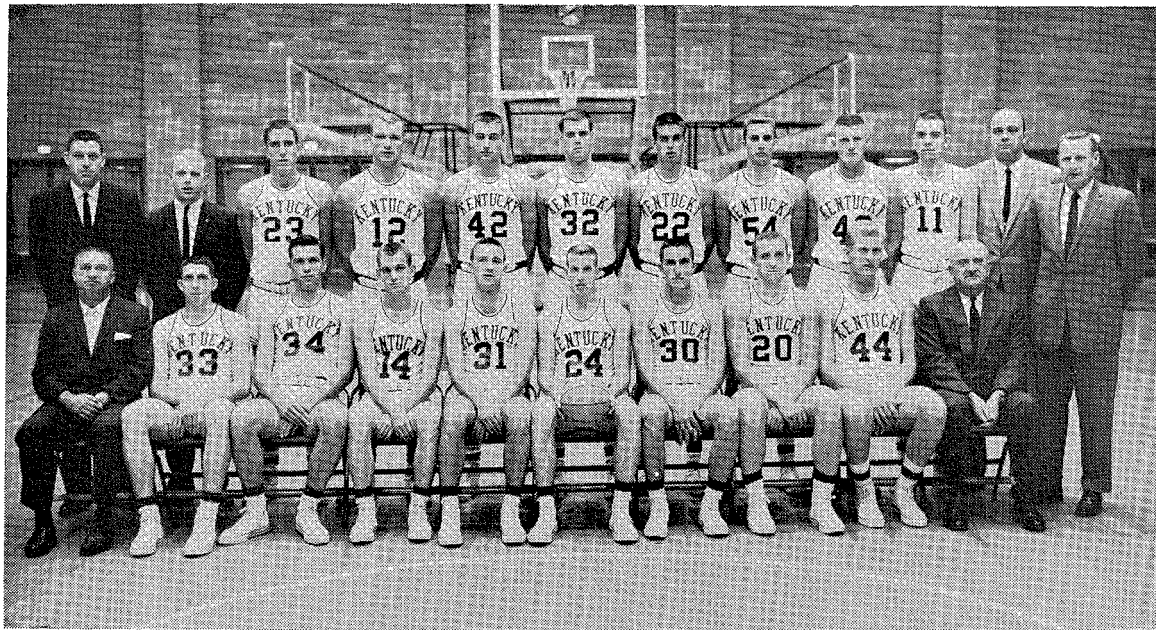

1961-62 KENTUCKY BASKETBALL WILDCATS

FRONT ROW (left to right)—Asst. Coach Harry Lancaster, Pat Doyle, George Critz, Scotty Baesler, Tommy Harper, Larry Pursiful, Doug Pendygraft, Jim McDonald, Cotton Nash, Head Coach Adolph Rupp. BACK ROW—Asst. Coach Ted Lenhardt, Manager Hunter Durham, Roy Roberts, Allen Feldhaus, Harry Hurd, George Atkins, Charles Ishmael, Ted Deeken, Carroll Burchett, Herky Rupp, Trainer Jim Stubblefield, and Graduate Assistant Jerry Cray.