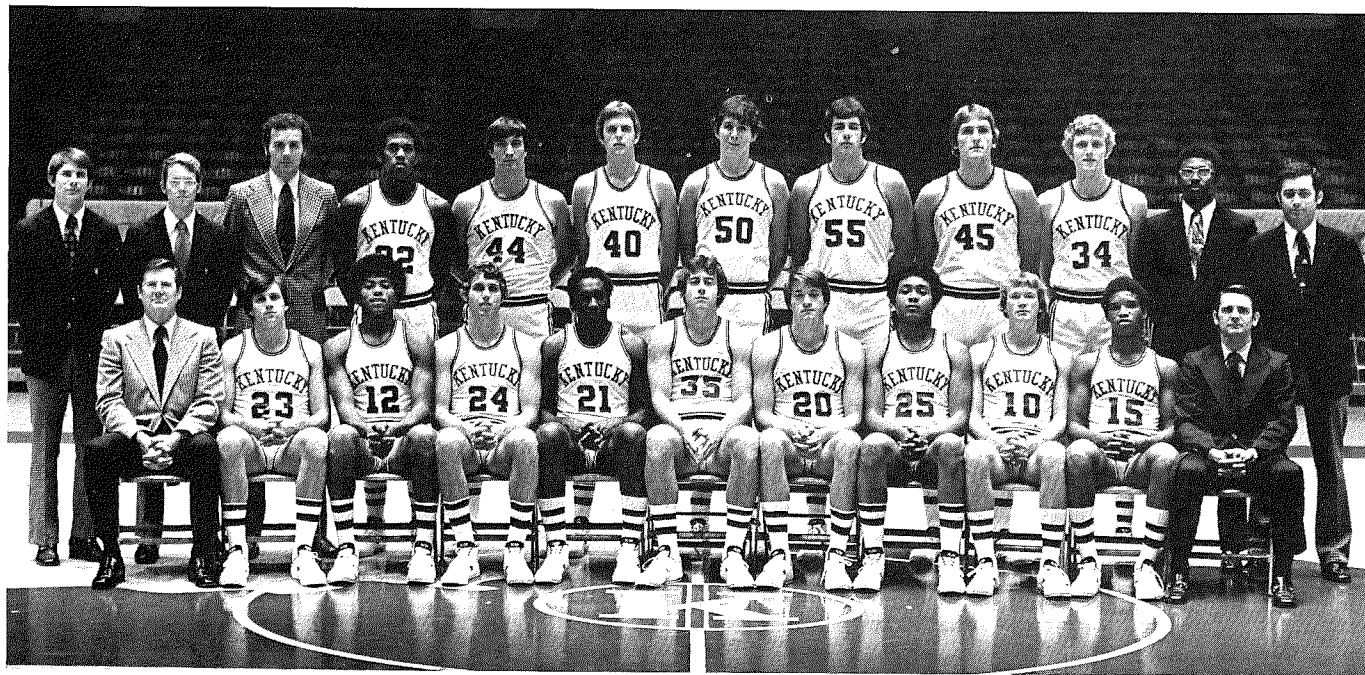

1974-75 KENTUCKY VARSITY BASKETBALL ROSTER

No.*	Name	Pos.	Class	Ht.	Wt.	Age	Exp.	Hometown
10	Joey Holland	G	So.	6-2	165	19	JV	Charleston, W. Va.
12	Larry Johnson	G	So.	6-2	190	20	1L	Morganfield, Ky.
15	Reggie Warford	G	Jr.	6-1	170	20	SQ.	Drakesboro, Ky.
20	Jimmy Dan Conner	F-G	Sr.	6-4	195	21	2L	Lawrenceburg, Ky.
23	Jerry Hale	G	Sr.	6-1	180	21	2L	New Albany, Ind.
24	Mike Flynn	G	Sr.	6-3	190	21	2L	Jeffersonville, Ind.
30	Merion Haskins	F	So.	6-4	200	19	JV	Campbellsville, Ky.
34	G. J. Smith	F	Sr.	6-7	190	21	2L	London, Ky.
35	Kevin Grevey	F	Sr.	6-5	205	21	2L	Hamilton, Ohio
42	Ernie Whitus	C-F	So.	6-7	190	19	JV	Louisville, Ky.
44	Steve Lochmueller	C-F	Sr.	6-6	225	22	2L	Tell City, Ind.
45	Bob Guyette	C-F	Sr.	6-9	225	21	2L	Ottawa, Ill.

*Same Numbers on both home (white) and road (blue) uniforms.

HEAD COACH—Joe B. Hall (Third Year at Kentucky)
ASSISTANT COACHES—Dick Parsons, Leonard Hamilton and Lynn Nance
STUDENT MANAGER—Don Adkins

SQUAD STRENGTH—12

* Same numbers on both home (white) and road (blue) uniforms.

1974-75 WILDCATS—Front Row, Left to Right: Head coach Joe B. Hall, Jerry Hale, Larry Johnson, Mike Flynn, Jack Givens, Kevin Grevey, Jimmy Dan Conner, Merion Haskins, Joey Holland, Reggie Warford, Asst. Coach Dick Parsons. Back Row: Don Adkins, Mgr., Phil Latham, Asst. Coach Lynn Nance, James Lee, Steve Lochmueller, Danny Hall, Rick Robey, Mike Phillips, Bob Guyette, G. J. Smith, Asst. coach Leonard Hamilton, Roy Don Wilson, Head Trainer.