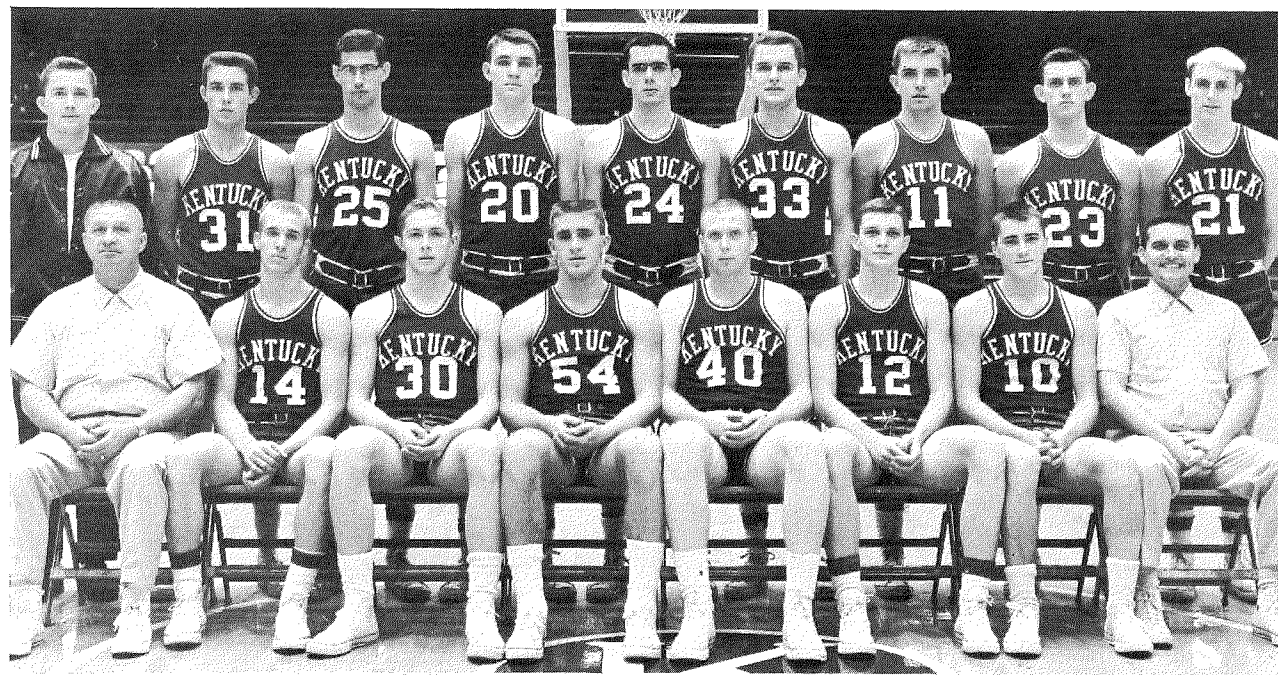

1963-64 U.K. FRESHMAN BASKETBALL TEAM

Members of the 1963-64 Kentucky Kittens' cage squad include (front row, left to right)—Coach Harry Lancaster, Dannie Mitts, Gene Stewart, Pat Riley, Brad Bounds, Wayne Chapman, Louie Dampier, Asst. Coach Neil Reed; (back row) Manager Larry Cosby, Paul Collins, Edward Grant, John Szalay, Brooks Alexander, Tommy Dale, Jan Chancellor, Charles Neville and Curt Brown.