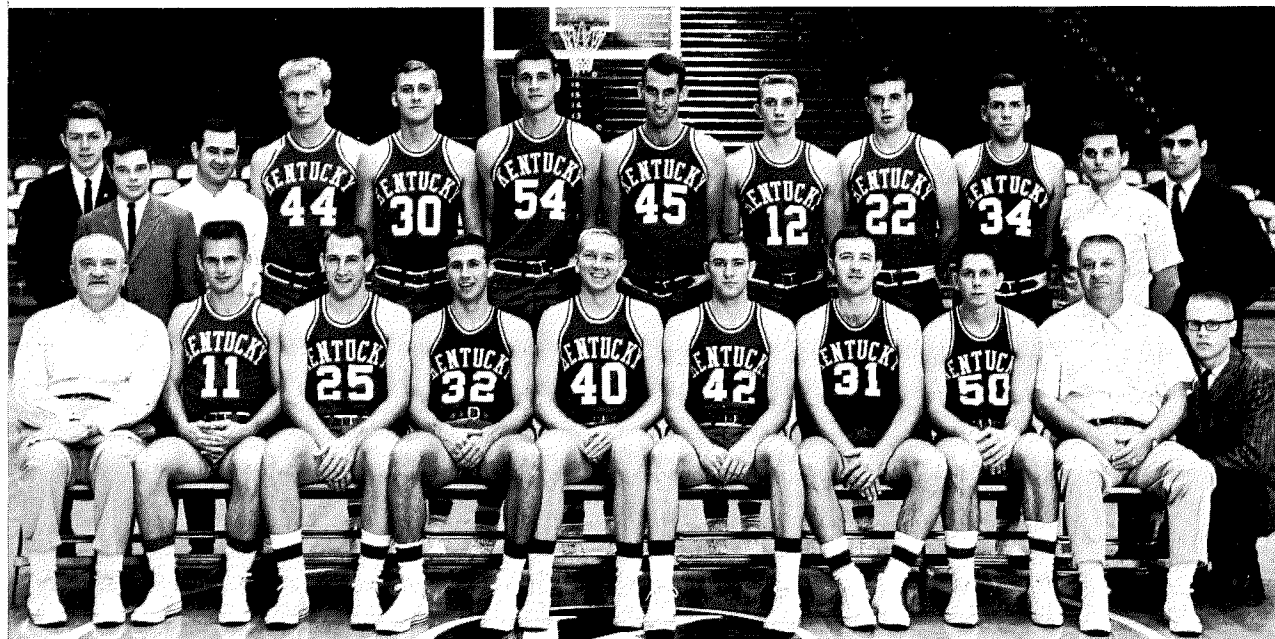

**UK FRESHMAN BASKETBALL ROSTER — 1963-64**  
(Kittens)

B - W Number	Name	Pos.	Age	Ht.	Wt.	Home Town (High School)
20-4	John Szalay .....	F	18	6-2	160	Peninsula, O. (Woodridge)
10-10	Louie Dampier .....	G	18	6-0	165	Indianapolis, Ind. (Southport)
11-11	Jan Chancellor .....	F	18	6-1	180	Mt. Sterling, Ky. (Montgomery Co.)
12-12	Wayne Chapman .....	G-F	18	6-5	180	Owensboro, Ky. (Davies Co.)
14-14	Donnie Mitts .....	G	18	6-0	175	Sherman, Ky. (Grant Co.)
21-21	Curt Brown .....	F	18	6-0	165	Wilmington, Del. (du Pont)
23-23	Charles Neville .....	G	18	6-1	170	Park City, Ky. (Park City)
24-24	Brooks Alexander .....	F	18	6-2	170	Louisville, Ky. (Atherton)
25-25	Edward Grant .....	F	18	6-2	175	Louisville, Ky. (Manual)
30-30	Gene Stewart .....	F	18	6-2	190	Brookville, Ind. (Brookville)
33-33	Tommy Dale .....	F-C	18	6-2 $\frac{1}{2}$	160	Grayson, Ky. (Prichard)
31-34	Paul Collins .....	G	18	5-11	150	Waynesburg, Ky. (Lincoln Mem.)
40-40	Brad Bounds .....	C	18	6-5 $\frac{1}{2}$	205	Bluffton, Ind. (Bluffton)
54-54	Pat Riley .....	G-F	18	6-3 $\frac{1}{2}$	202	Schenectady, N. Y. (Linton)

B — Blue (road) uniform

W — White (home) uniform

COACH—Harry Lancaster (13 Seasons—Won 140, Lost 31)  
ASST. COACH—Neil Reed    STUDENT MANAGER—Larry Cosby

TOTAL CANDIDATES—14

## 1963-64 KENTUCKY BASKETBALL WILDCATS

FRONT ROW (left to right)—Head Coach Adolph Rupp, Randy Embry, Terry Mobley, Sam Harper, Larry Conley, Mickey Gibson, Tom Harper, Ron Kennett, Asst. Coach Harry Lancaster, Manager Mike Harrold. BACK ROW—Managers Dan Omlar and Doug Wolfe, Trainer Joe Brown, Cotton Nash, Tommy Kron, Larry Lentz, John Adams, Ted Deeken, Charles Ishmael, George Critz, Asst. Coach Neil Reed and Manager Hub Metry.