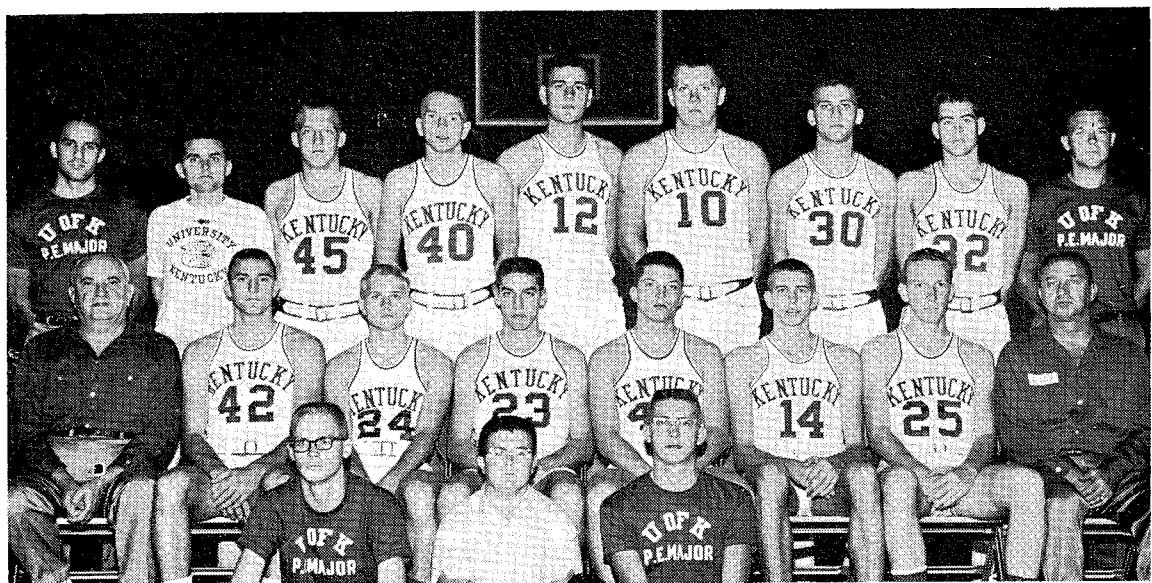

TOTAL SQUAD—16

LETTERMEN—4

LETTERMEN LOST—7 (2 starters)

FROM KENTUCKY—

FROM 5 OTHER STATES—7

CAPTAIN: Scotty Baesler

TRAINER: Joe Brown

STUDENT MGR.: Kirk Byars

B — Blue (road) uniform

W — White (home) uniform

* Scholarship players

COACH—Harry Lancaster (12 Years—Won 126, Lost 28)

GRADUATE ASSISTANTS—Neil Reed, Rudy Davalos and Ballard Moore

STUDENT MANAGERS—Mike Harreld, Denny Lucas and Phil Straw

(Note: All heights and weights actual as of second week of practice)

1962-63 KENTUCKY BASKETBALL WILDCATS

FRONT ROW (left to right)—Coach Rupp, John Adams, Ron Kennett, Randy Embry, Scotty Baesler, Cotton Nash, Tommy Harper, Asst. Coach Harry Lancaster. BACK ROW—Student Mgr. Kirk Byars, Terry Mobley, Sam Harper, Dennis Rada-baugh, Charles Ishmael, Don Rolfes, Roy Roberts, Ted Deeken, George Critz, Pat Doyle, Trainer Joe Brown.

KENTUCKY FRESHMAN TEAM — 1962-63

The outstanding crop of Kentucky "Kittens" for 1963 includes (seated front, left to right) Student Trainers Mike Harrold, Danny Lucas, and Phil Straw; (second row) UK Head Coach Adolph Rupp, Mickey Gibson, Wayne Barnett, Jim Rose, Lloyd Ellis (no longer on squad), Bob Heinrich, Bill Cassity, and Asst. Coach Harry Lancaster; (back row) Grad. Asst. Rudy Davalos, Grad. Asst. Neil Reed, Ron Woodward, Larry Conley, Larry Lentz, Dick Brodersen, Tom Kron, Charlie Heinrich, and Grad Asst. Ballard Moore.