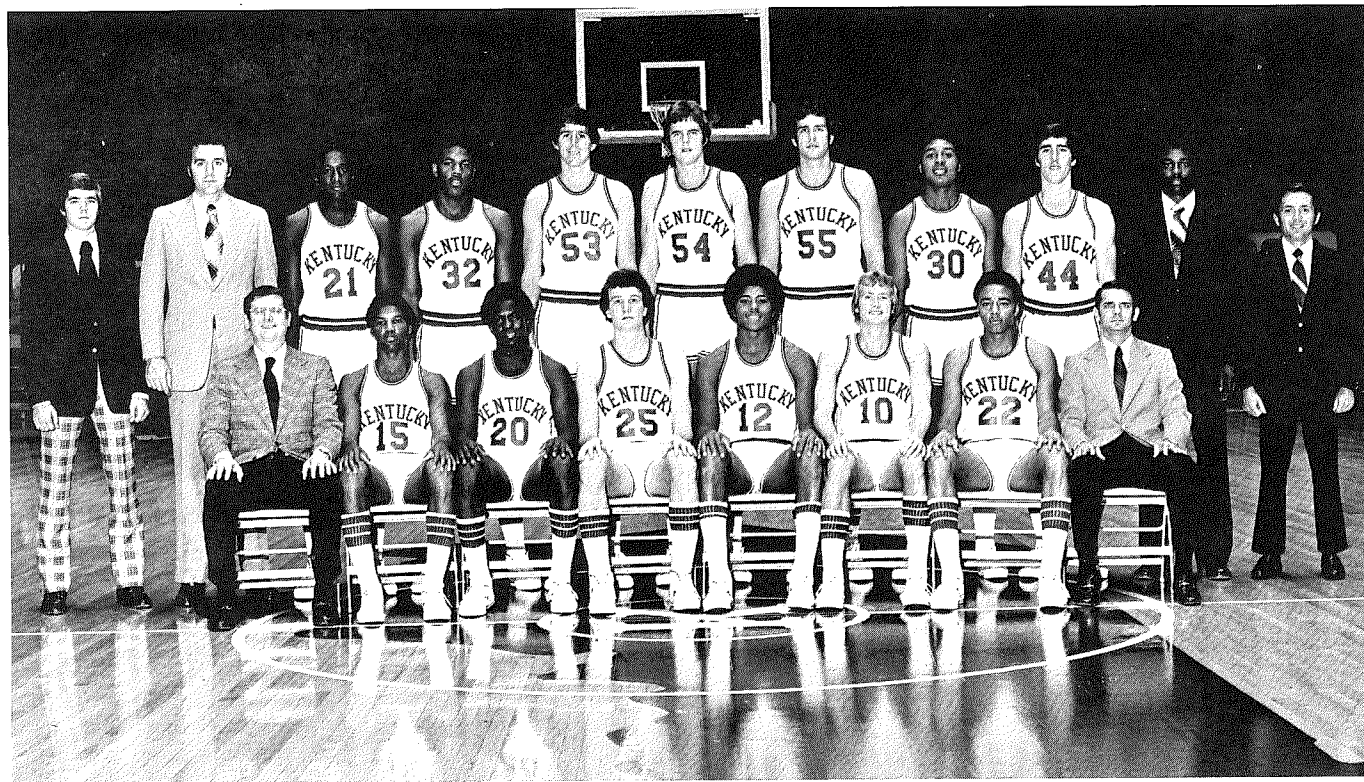

## 1975-76 KENTUCKY VARSITY BASKETBALL ROSTER

No.*	Name	Pos.	Class	Ht.	Wt.	Age	Exp.	Hometown
10	Joey Holland	G	Jr.	6-2	170	20	SQ	Charleston, W. Va.
12	Larry Johnson	G	Jr.	6-2	205	21	2L	Morganfield, Ky.
15	Reggie Warford	G	Sr.	6-1	175	21	SQ	Drakesboro, Ky.
20	Dwane Casey	G	Fr.	6-2	195	18	--	Morganfield, Ky.
21	Jack Givens	F	So.	6-4	205	19	1L	Lexington, Ky.
22	Truman Claytor	G	Fr.	6-1	176	18	--	Toledo, Ohio
30	Merion Haskins	F	Jr.	6-4	205	20	1L	Campbellsville, Ky.
32	James Lee	F	So.	6-5	220	19	1L	Lexington, Ky.
44	Bob Fowler	F	Fr.	6-4	200	18	--	Dearborn Hts., Mich.
53	Rick Robey	C-F	So.	6-10	232	19	1L	New Orleans, La.
54	Dan Hall	C	So.	6-10	225	19	1L	Betsy Layne, Ky.
55	Mike Phillips	C	So.	6-10	235	19	1L	Akron, Ohio

\*Same Numbers on both home (white) and road (blue) uniforms.

**HEAD COACH—Joe B. Hall (Fourth Year at Kentucky)**

**ASSISTANT COACHES—Dick Parsons, Leonard Hamilton and Lynn Nance**

**STUDENT MANAGER—"Tripp" Ramsey**

**LETTERMEN LOST—6**

1975-76 WILDCATS—Front Row, Left to Right: Head Coach Joe B. Hall, Reggie Warford, Dwane Casey, Pat Foschi (withdrawn from school), Larry Johnson, Joey Holland, Truman Claytor, Asst. Coach Dick Parsons. Back Row: Tripp Ramsey, Mgr., Asst. Coach Lynn Nance, Jack Givens, James Lee, Rick Robey, Dan Hall, Mike Phillips, Merion Haskins, Bob Fowler, Asst. Coach Leonard Hamilton, Associate Trainer Bobby Barton.