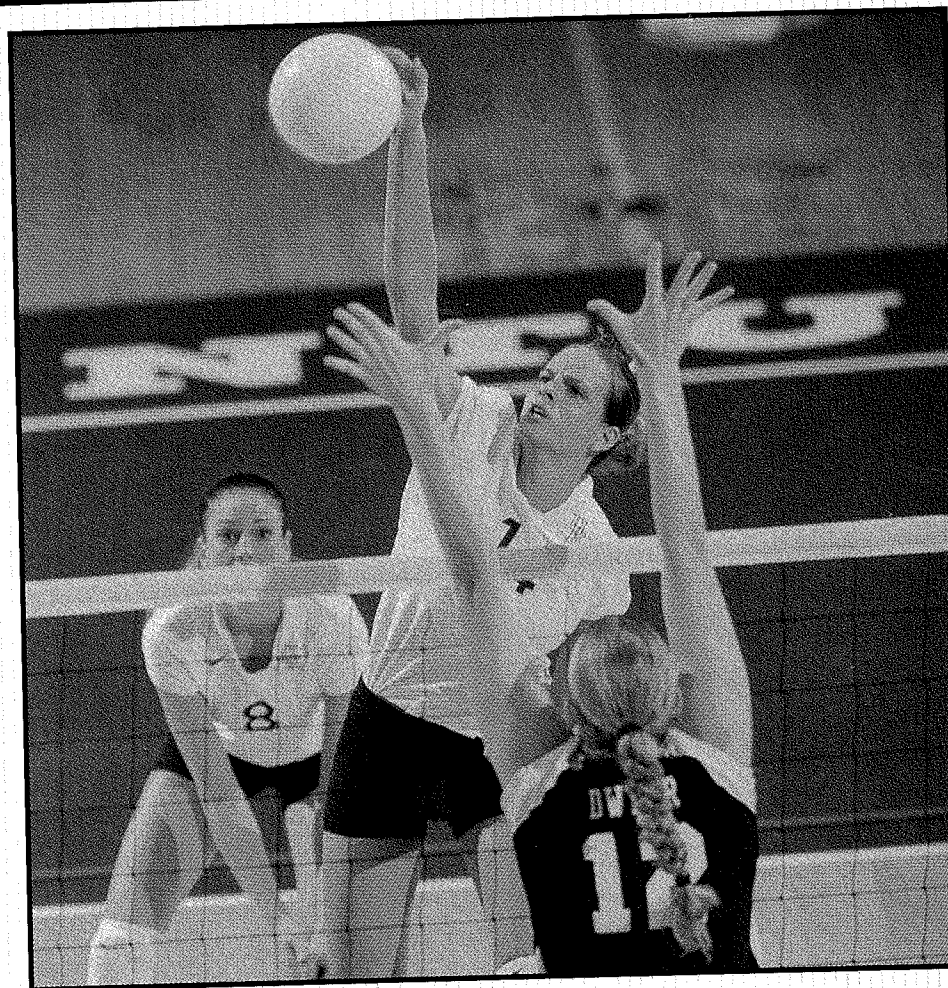

Sarah Spinner recorded 349 kills in 2001, the most by a UK freshman since Krista Robinson in 1991.

to close out regular season league play.

Despite the ups and downs of the season, the Cats had accomplished one of its top goals, to return to the SEC Tournament. As the seventh seed in the tournament, Kentucky had its work cut out against No. 2 Arkansas. The Razorbacks finished the regular season with a 12-3 conference mark. After keeping things close in the first game, UK dropped to the Hogs, 30-28, 30-19, 30-19.

Kentucky still had two regular-season matches to play after the conference tourney because the SEC plays its tournament a week earlier than other leagues. The Cats first faced intrastate rival Louisville in a rescheduled match on Thanksgiving Eve. UK came out flat however as the tough Cardinal squad took the win in three games.

The final match of the season came on the road at Clemson on Nov. 23. In a tug-o-war battle, UK dropped the first game before taking the next two by scores of 30-25. The Tigers got in on the action in game four, taking the decision by the same score before eliminating UK's chances with a 15-10 game five win, ending UK's season at 13-15.

Though the record would indicate a less than stellar year to some, the Wildcats could be proud of tremendous growth and rebuilding. The team more than doubled its win total from the season before and returned to postseason play, setting the tone for seasons to come.

2001 Final Statistics

RECORD:	OVERALL	HOME	AWAY	NEUTRAL
ALL MATCHES	13-15	6-7	4-6	3-2
CONFERENCE	6-8	3-5	3-3	0-0
NON-CONFERENCE	7-7	3-2	1-3	3-2

No.	Player	ATTACK					Pct	Set		SERVE		DIG		BLOCKING								
		G	K	K/G	E	TA		A	A/G	SA	SE	SA/G	RE	DIG	Dig/G	BS	BA	Total	B/G	BE	BHE	
8	April Barnhorst	105	260	2.48	103	637	.246	16	0.15	17	25	0.16	31	198	1.89	28	79	107	1.02	10	1	
7	Sissy Canfield	105	280	2.67	121	660	.241	6	0.06	0	3	0.00	3	23	0.22	13	82	95	0.90	5	3	
10	Kristi Kelley	64	47	0.73	19	127	.220	601	9.39	18	21	0.28	2	104	1.62	1	24	25	0.39	1	19	
5	Anne Koester	100	212	2.12	95	531	.220	46	0.46	8	14	0.08	6	95	0.95	2	67	69	0.69	13	5	
13	Kristen Batt	104	368	3.54	162	988	.209	15	0.14	19	15	0.18	46	293	2.82	7	38	45	0.43	8	1	
11	Katie Bright	43	34	0.79	16	87	.207	3	0.07	2	5	0.05	12	56	1.30	0	7	7	0.16	1	0	
12	Whitney Sample	66	33	0.50	15	101	.178	699	10.59	18	35	0.27	4	132	2.00	0	11	11	0.17	2	16	
14	Sarah Spinner	104	349	3.36	198	922	.164	15	0.14	36	101	0.35	43	271	2.61	8	15	23	0.22	8	0	
9	Liz McCaslin	15	19	1.27	17	79	.025	0	0.00	0	2	0.00	1	8	0.53	2	4	6	0.40	0	0	
4	Leigh Marcum	0	0	0.00	0	0	.000	0	0.00	0	0	0.00	0	0	0.00	0	0	0	0.00	0	0	
15	Julie Davis	0	0	0.00	0	0	.000	0	0.00	0	0	0.00	0	0	0.00	0	0	0	0.00	0	1	
3	Toni Lee	35	1	0.03	2	13	-.077	5	0.14	0	5	0.00	8	55	1.57	0	0	0	0.00	0	2	
1	Lauren Speelman	44	0	0.00	1	11	-.091	3	0.07	8	8	0.18	16	83	1.89	0	0	0	0.00	0	1	
6	Aleisha Craven	105	2	0.02	6	33	-.121	18	0.17	17	29	0.16	32	222	2.11	0	0	0	0.00	0	1	
TEAM																						
UK		105	1605	15.29	755	4190	.203	1427	13.59	143	263	1.36	213	1540	14.67	61	327	224.5	2.14	48	49	
Opponents		105	1457	13.88	638	3961	.207	1299	12.37	204	228	1.94	142	1454	13.85	59	423	270.5	2.58	68	61