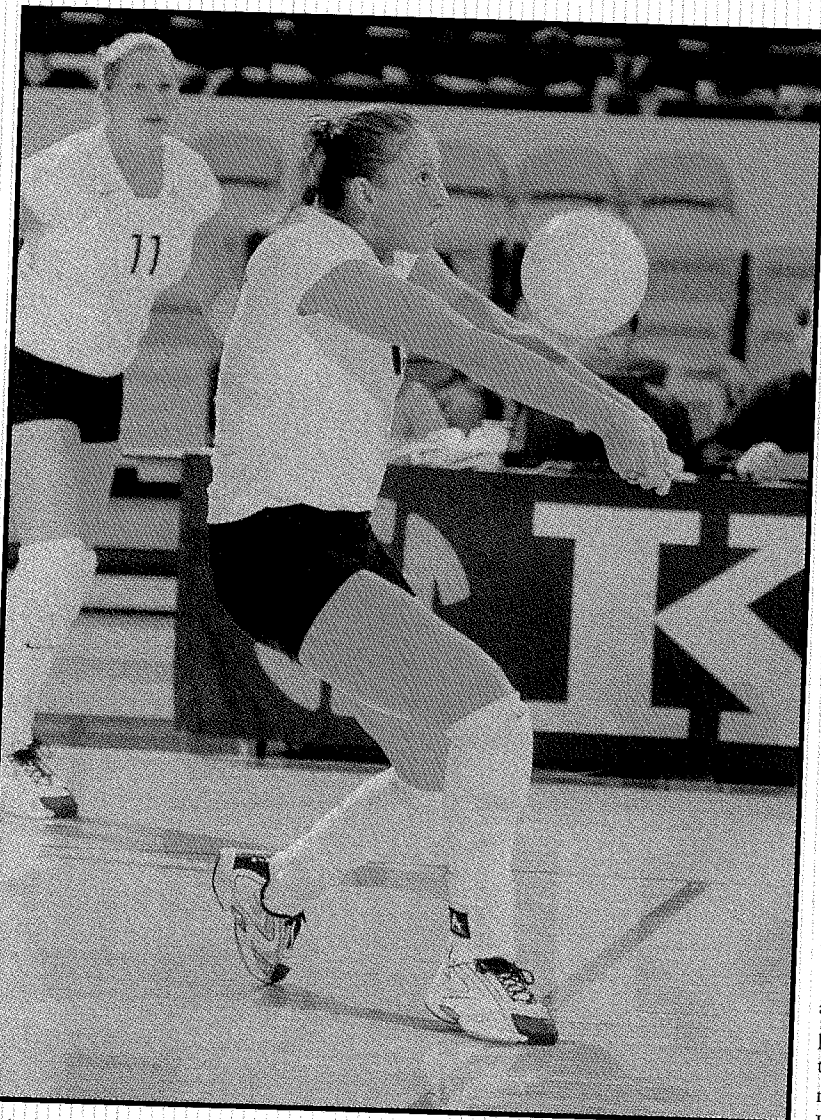

The Cats returned home for a mid-week opener against intrastate rival Western Kentucky. Kentucky gave up an early first-game lead to the Hilltoppers before taking the second round. WKU returned to take the third game before a close battle in the fourth proved to be the decider. The Wildcats managed to even the score at 28 before Western took the match.

Kentucky returned to the road for the second consecutive weekend to play in the Western Michigan Radisson Invitational. UK dropped its second straight 3-1 decision to host WMU to open the tournament before rebounding with back-to-back wins over James Madison and Valparaiso to improve to 4-3 on the season.

Following the September 11 terrorists attacks on New York and Washington, D.C., a match with intrastate rival Louisville was postponed and the Kentucky Conference Challenge set for the weekend following the attacks was canceled as the Southeastern Conference and many others halted athletics for the weekend in memory of the fallen.

UK returned to the court after a 13-day absence to open SEC play in Lexington against Arkansas. The time off the court appeared to have affected the Wildcats, as they fell in three games to the Razorbacks. However, Kentucky closed the weekend with a solid 3-0 sweep of LSU.

Kentucky played its SEC road opener in Gainesville against the Florida Gators. Despite keeping things close in the first game, UK had no

Kristen Batt moved onto UK's career top-10 lists for kills, digs and attack attempts during the 2001 season.

answer to the dominant UF service game and dropped the match in three games. The Cats again rebounded to close the weekend, however, grabbing a 3-1 win over the Georgia Bulldogs. The win tied UK's total number of wins in the 2000 season and was the Cats' first over the Dogs since 1996. Freshman Sarah Spinner had a game-high 22 kills in the contest.

The Wildcats returned home to face Morehead State, not fully prepared for the tenacious play of the Eagles. MSU managed to grab its first game-win over the Cats since 1994 and with the final 3-2 UK margin, earned two wins in a match for the first time in 21 years. Kristen Batt sealed the win at 15-9 in the fifth game.

South Carolina visited Lexington on Oct. 5 and left with a 3-1 win, continuing a back-and-forth

UK season and dropping the Wildcats' record to 7-6. UK stayed on the winning side in another thrilling mid-week match up by defeating Evansville 3-2.

The Cats' six-game home stand continued when Alabama came to town on Oct. 12. UK shot a measly .069 on the match, giving the Tide the 3-0 win with just a .171 hitting percentage. Kentucky went on to split its third consecutive two-match SEC weekend series with a 3-0 win over Auburn. Junior Anne Koester had nine kills in 10 attempts for a .900 hitting performance in the win.

UK received another non-conference challenge when Butler came to town. After winning the first game, 30-26, Kentucky went up 2-0 on a 30-28 game two win. The Bulldogs weren't ready to quit though, and took a tight third game, 30-28. The teams fought through 14 ties in the decisive fourth game before Kentucky sealed the match with the 31-29 win.

Kentucky had a setback after the Butler victory, dropping back-to-back matches to South Carolina on the road and Notre Dame in Lexington. After being swept

by the Gamecocks in Columbia, UK returned home for a tough test against the Irish. The teams fought to a fifth game before UND walked away with a 17-15 game five win.

Looking for answers, the Wildcats took to the road for an important SEC weekend. UK's rebound came in the form of a 3-1 win over Ole Miss and a 3-0 sweep of Mississippi State. But the Cats continued their seesaw season, dropping a home-and-home weekend with Tennessee to open November. While Kentucky lost only one of its seven games with the Vols by more than 10 points, the losses seemed to dampen the sweep of the Mississippi schools.

In its final home weekend, however, UK rebounded with a win over Georgia, giving the Wildcats its first regular-season sweep of the Bulldogs since the 1996 season. Senior Day proved to be a different story for Kentucky. After bidding farewell to two very important team members, April Barnhorst and Whitney Sample, the Cats were dealt a tough 3-0 loss to league-leader Florida