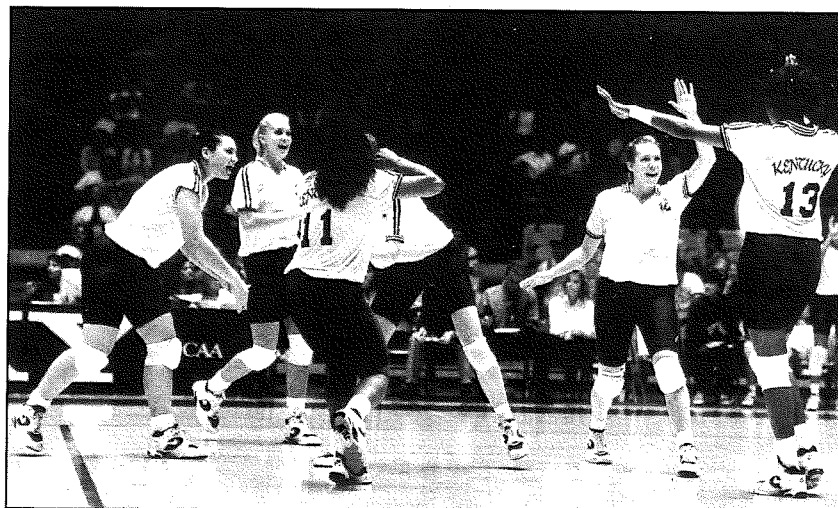

1994 Alphabetical Roster

No.	Player	Pos.	Ht.	Class/Exp	Hometown (High School)
10	Betsie Aldridge	MB	6-0	Sr./3VL	Kalamazoo, Mich.(Comstock)
14	Fiona Bolton	S	5-8	Fr./HS	Tampa, Fla. (Berkley Prep)
12	Cynthia Dozier	OH	5-9	Fr./HS	Broomfield, Colo.(Horizon)
3	Molly Dreisbach	OH	6-2	Jr./2VL	Mishawaka, Ind. (Penn)
5	Mara Eglitis	MB	5-10	Jr./2VL	St. Catharines, Ontario, Canada (Grantham)
4	Ainsley Grimes	S	5-8	So./1VL	Louisville, Ky. (Holy Cross)
11	Gina Heustis	OH	6-1	So./1VL	Louisville, Ky. (Mercy)
1	Katherine Lindgren	OH	5-11	Jr./2VL	Brighton, Colo.(Brighton)
6	Missy McKee	DS	5-5	Jr./HS	Daytona Beach, Fla. (Mainland)
7	Krista Robinson	OH	5-11	Sr./3VL	Southgate, Ky. (Notre Dame)
15	Melody Sobczak	OH	6-0	Sr./3VL	Hastings, Minn. (Hastings)
13	Tracy Thompson	MB	6-1	Fr./HS	Friendswood, Texas(Friendswood)
8	Jennifer Wright	MB	6-1	Sr./3VL	Crystal Lake, Ill. (Crystal Lake)

Pronunciation Guide

(Fee - o - na) Fiona Bolton
Molly Dreisbach (DRYS - bach)
Cynthia Dozier (Doe - z - er)

Mara Eglitis (E - glee - tus)
Gina Huestis (HUE - stis)
Melody Sobczak (SOB - sack)

Travel Headquarters

PURDUE TOURNAMENT
- Sept. 2 & 3
Ramada Inn
4221 State Road 26 East
Lafayette, Ind. 47905
(317) 447-9460

BIG FOUR @ LOUISVILLE
- Sept. 9 & 10
Ramada Snyder Park
Ramada Hotel
1921 Bishop Ln.
Louisville, Ky. 40218
(502) 456-4411

TENNESSEE - Sept. 30
Ramada Inn South
I-75 South and Hwy 41
Chattanooga, Tenn. 37412
(615) 894-6110

GEORGIA - Oct. 1
Ramada Inn
513 Broad St.
Athens, Ga. 30601
(706) 546-8122

MISSISSIPPI - Oct. 13 & 14
University Inn
2201 West Jackson Ave.
Oxford, Miss. 38655
(601) 234-7013

MISSISSIPPI STATE - Oct. 15
Holiday Inn
506 Highway 45 North
Columbus, Miss. 39701
(601) 328-5202

FLORIDA - TBA

SOUTH CAROLINA - Oct. 29
Columbia Ramada Hotel
8105 Two Notch Road
I-77 & US 1
Columbia, S.C. 29223
(803) 736-5600

HOUSTON - TBA

TEXAS - TBA

SEC TOURNAMENT - Nov. 16-19
University Center Hotel
1535 S.W. Archer Road
Gainesville, Fla.
(904) 371-3333

NORTH CAROLINA - Nov. 24
Holiday Inn West
3460 Hillsborough Rd.
Durham, N.C. 27705
(919) 383-1551

DUKE - Nov. 25
Holiday Inn West
3460 Hillsborough Rd.
Durham, N.C. 27705
(919) 383-1551

Head Coach:

Fran Ralston-Flory (Texas '84)
Record at UK: 29-4 Second year
Overall Record: 32-34 (2)
Assistant Coaches:
T.J. Meagher (Kentucky '92)
Julie Ibieta (LSU '92)
Trainer: Carlo Mastroangelo