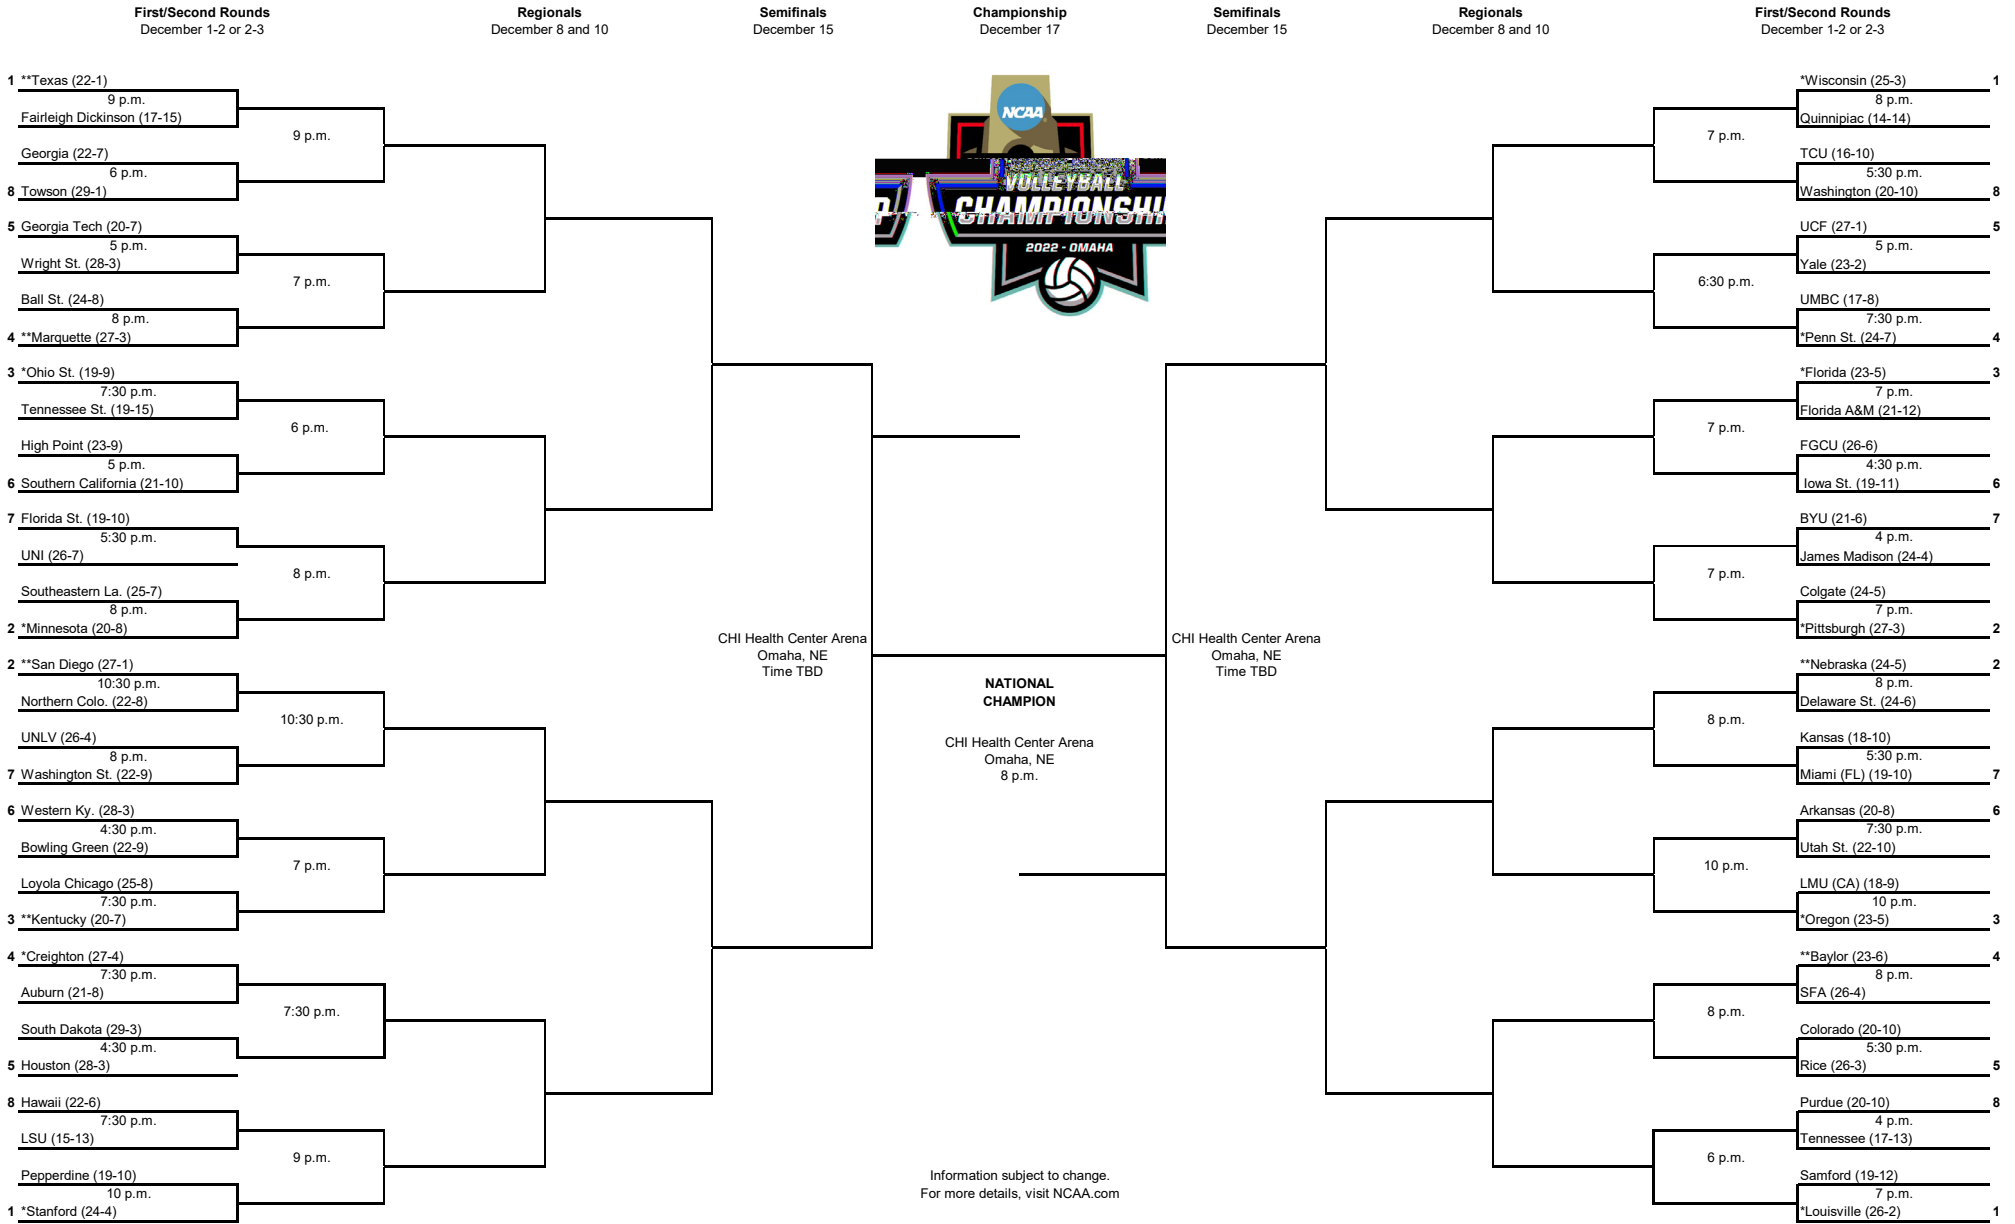

Team statistics

	UK	OPP
ATTACK		
Kills	1433	1165
Errors	455	494
Total Attacks	3437	3253
Attack Pct	.285	.206
Kills/Set	14.77	12.01
SET		
Assists	1325	1062
Attempts	3335	3211
Assist Pct	.397	.331
Assists/Set	13.66	10.95
SERVE		
Aces	160	93
Errors	233	157
Attempts	2271	1991
Serve Pct	.897	.921
Aces/Set	1.65	0.96
SERVE RECEPTIONS		
Errors	93	160
Errors/Set	0.96	1.65
Attempts	1834	2038
Reception Pct	.949	.999
DEFENSE		
Digs	1347	1272
Digs/Set	13.89	13.11
BLOCKING		
Block solo	41	41
Block Assist	418	365
Total Blocks	250	223.5
Blocks/Set	2.58	2.30
Block Errors	56	44
Ball handling errors	6	22
ATTENDANCE		
Total	35457	18376
Dates/Avg Per Date	15/2364	10/1838
Neutral Site #/Avg	2/1701	-
Current win streak	0	-
Home win streak	0	-

Team Results

Date	Opponent	Score	Score-by-set	Att.
08/26/2022	Marquette	L 2-3	21-25,22-25,25-18,25-16,12-15	2119
08/28/2022	Ohio	W 3-0	25-20,25-11,25-20	2071
09/02/2022	vs UNI	W 3-0	25-16,25-22,25-14	2113
09/03/2022	at Creighton	W 3-1	19-25,25-16,25-5,25-21	1604
09/03/2022	vs Southern California	W 3-0	25-17,25-16,25-14	1289
09/09/2022	Wisconsin	L 0-3	23-25,26-28,18-25	3093
09/10/2022	Indiana St.	W 3-0	25-16,25-16,25-15	1606
09/14/2022	Louisville	L 2-3	25-20,15-25,24-26,26-24,11-15	3756
09/18/2022	Nebraska	L 0-3	25-27,20-25,16-25	3933
* 09/24/2022	LSU	L 2-3	25-19,17-25,22-25,25-15,11-15	621
* 09/25/2022	LSU	W 3-0	25-21,32-30,25-17	2351
* 09/28/2022	at Missouri	W 3-1	25-12,23-25,25-19,25-22	605
* 10/01/2022	Alabama	W 3-1	25-17,25-18,19-25,25-13	1945
* 10/07/2022	at Arkansas	W 3-1	18-25,25-18,25-21,25-23	1755
* 10/08/2022	at Arkansas	W 3-2	29-31,25-22,25-21,21-25,15-12	1370
* 10/12/2022	Ole Miss	W 3-1	25-15,26-28,25-12,25-20	1940
* 10/22/2022	at Texas A&M	L 0-3	23-25,25-27,20-25	2196
* 10/23/2022	at Texas A&M	W 3-1	19-25,25-16,25-22,26-24	2003
* 10/29/2022	Auburn	W 3-0	25-21,25-19,25-16	2472
* 10/30/2022	Auburn	W 3-0	25-13,25-20,25-15	2355
* 11/02/2022	at Georgia	W 3-0	27-25,25-23,25-21	1237
* 11/11/2022	at Mississippi St.	W 3-1	23-25,25-21,25-20,25-15	1010
* 11/16/2022	Tennessee	W 3-1	25-18,21-25,25-19,26-24	2176
* 11/19/2022	at Florida	L 0-3	18-25,21-25,21-25	3361
* 11/20/2022	at Florida	W 3-0	25-23,26-24,25-17	3235
* 11/25/2022	South Carolina	W 3-0	25-17,25-12,25-21	2709
* 11/26/2022	South Carolina	W 3-0	25-21,29-27,25-16	2310

2022 NCAA Division I Women's Volleyball Championship