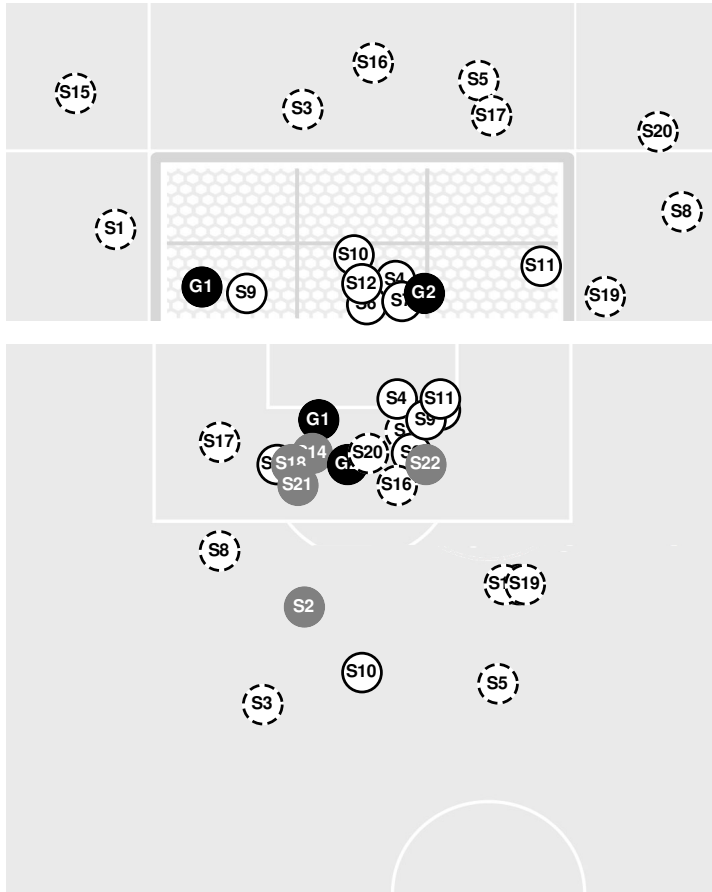

CENTRAL MICHIGAN 0, KENTUCKY 1

Official Soccer Shot Chart - Final
Central Michigan vs Kentucky
 8/15/2024 Bell Soccer Complex, Lexington, Kentucky
 2024-25 Women's Soccer

Match Time: 7:30 PM
Match Duration: 01:49
Attendance: 443

Officials: Noah Matoes, Rachel Casey, Kevin Fikar, Thai Huynh

Shots by Half Intervals	Wildcats	1st Half	2nd Half
		Wildcats	10
	Chippewas	3	0

Shot Chart

WILDCATS

CHIPPEWAS

S Shot Off Target
 S Shot On Target
 S Blocked
 G Goal / Own Goal