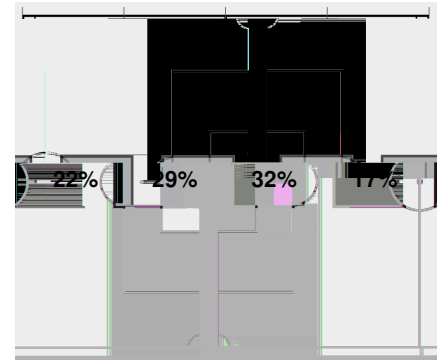

Stadium: Demirjian Park

Officials: Referee: Erin Patterson; Asst. Referee: Abdu Bensalah; William DeLois; Alt. Official: Michael Witsman;

Offsides: Kentucky 1, Illinois 0.

Attacking Direction →

10	TOTAL SHOTS	8
5	SHOTS ON TARGET	3
2	SAVES	4
4	CORNERS	4
1	OFFSIDES	0
2	YELLOW CARDS	0
0	RED CARDS	0
54%	POSSESSION TOTAL	46%