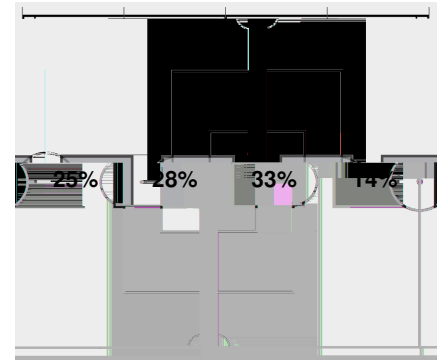

Stadium: Demirjian Park

Officials: Referee: Erin Patterson; Asst. Referee: Abdu Bensalah; William DeLois; Alt. Official: Michael Witsman;

Offsides: Kentucky 0, Illinois 0.

Attacking Direction →

3	TOTAL SHOTS	5
2	SHOTS ON TARGET	1
1	SAVES	1
1	CORNERS	3
0	OFFSIDES	0
0	YELLOW CARDS	0
0	RED CARDS	0
55%	POSSESSION TOTAL	45%