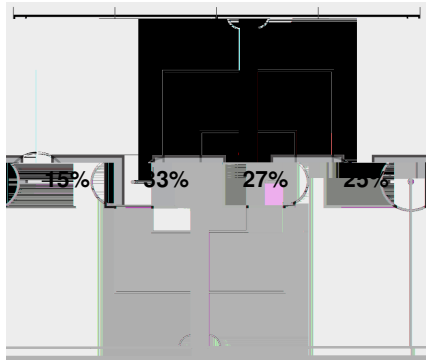

Stadium: Demirjian Park

Officials: Referee: Erin Patterson; Asst. Referee: Abdu Bensalah; William DeLois; Alt. Official: Michael Witsman;

Offsides: Kentucky 1, Illinois 0.

Attacking Direction →

10	TOTAL SHOTS	8
5	SHOTS ON TARGET	3
2	SAVES	4
4	CORNERS	4
1	OFFSIDES	0
2	YELLOW CARDS	0
0	RED CARDS	0
54%	POSSESSION TOTAL	46%