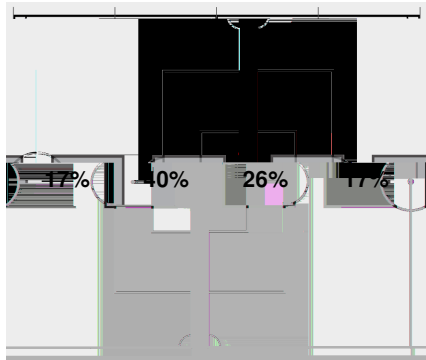

Official Soccer Box Score - First Half

Kentucky vs Illinois

8/31/2024 Demirjian Park, Champaign, IL
2024-25 Women's Soccer

Match Time: 2:00 PM

Match Duration: 01:58

Attendance: 689

Officials: Erin Patterson, Abdu Bensalah, William DeLois, Michael Witsman

Stadium: Demirjian Park

Officials: Referee: Erin Patterson; Asst. Referee: Abdu Bensalah; William DeLois; Alt. Official: Michael Witsman;

Offsides: Kentucky 0, Illinois 0.

Attacking Direction →

3	TOTAL SHOTS	5
2	SHOTS ON TARGET	1
1	SAVES	1
1	CORNERS	3
0	OFFSIDES	0
0	YELLOW CARDS	0
0	RED CARDS	0
55%	POSSESSION TOTAL	45%