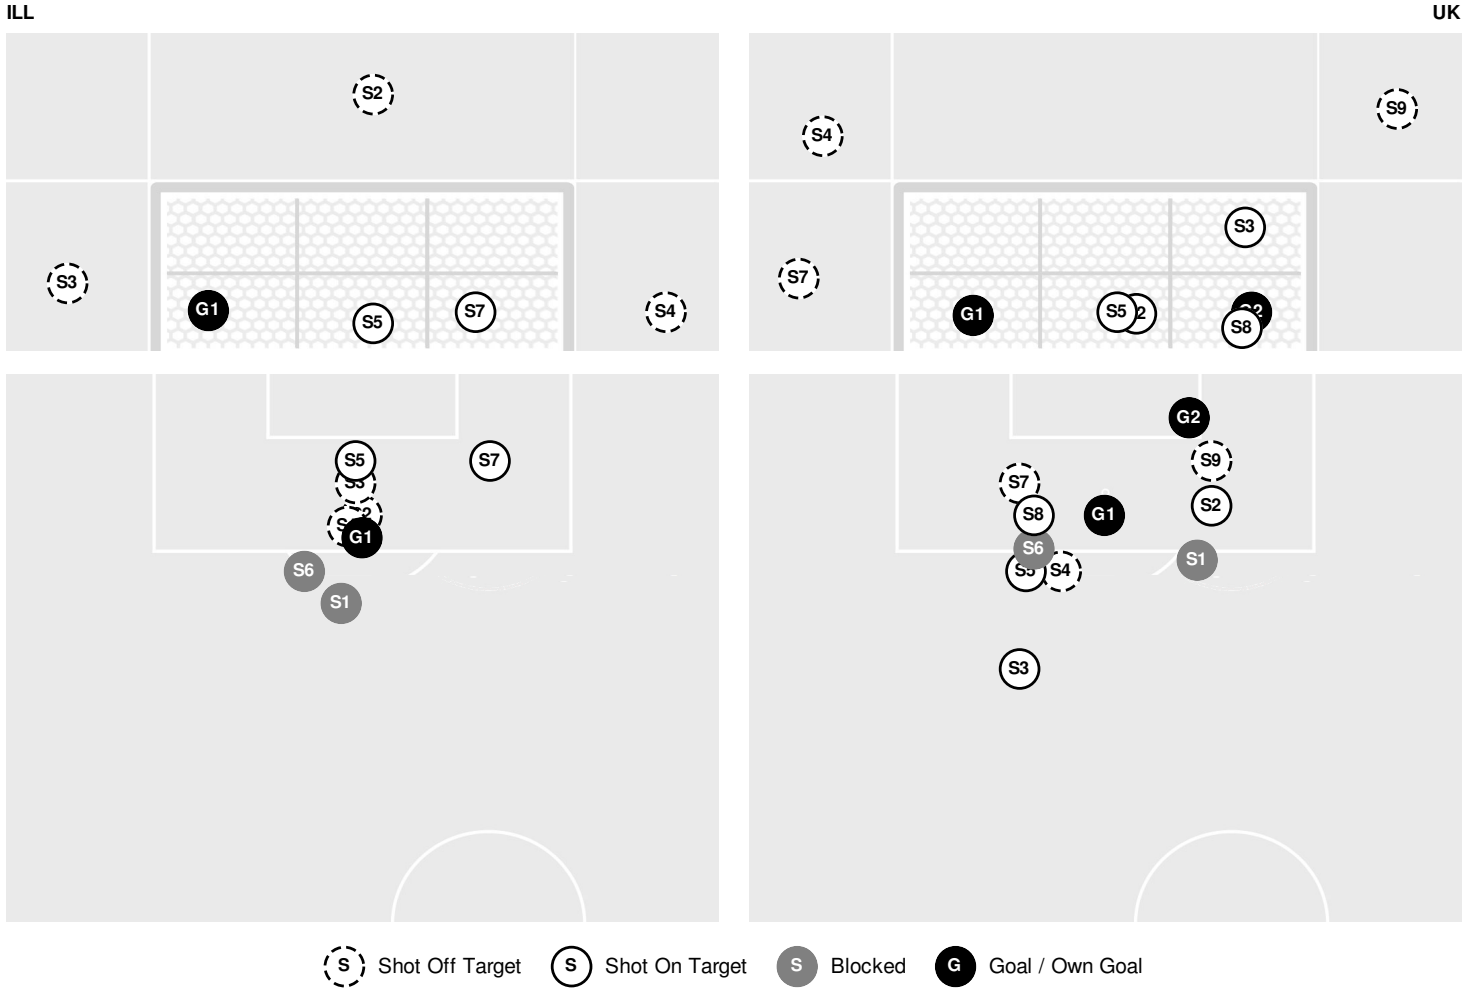

Officials: Erin Patterson, Abdu Bensalah, William DeLois, Michael Witsman

		1st Half	2nd Half
Shots by Half Intervals	ILL	5	3
	UK	3	8

Shot Chart

Shot Summary