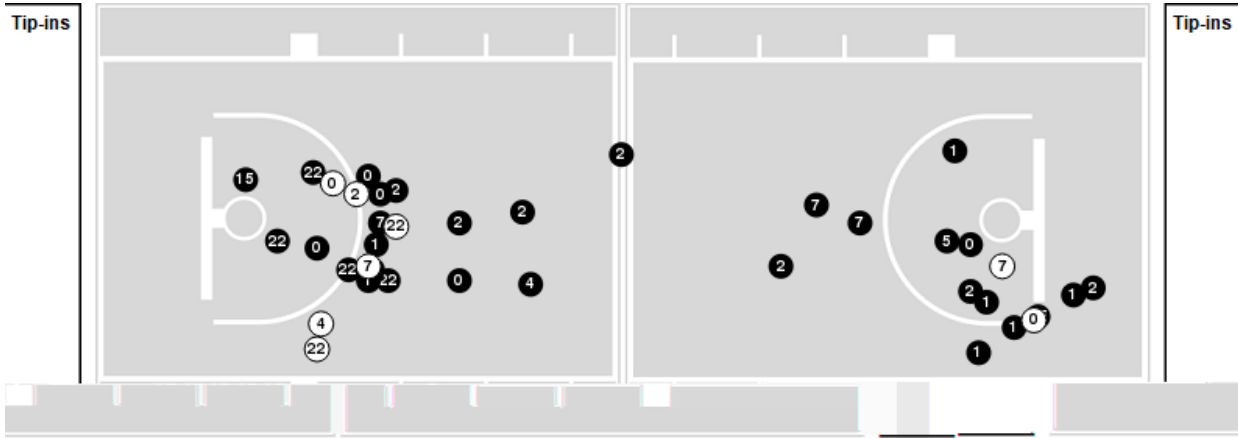

Blow Up Chart

● Made   ○ Missed   N - Player Number

Kentucky	M/A	%
Field Goals	40/67	60
2 Points	33/41	80
3 Points	7/26	27
Free Throws	18/22	82

Kentucky	M/A	%
Points in the Paint	62 (31 / 39)	79
Fast Break Points	23 (15/16)	94
Second Chance Points	11 (6/9)	67
Effective FG%	65