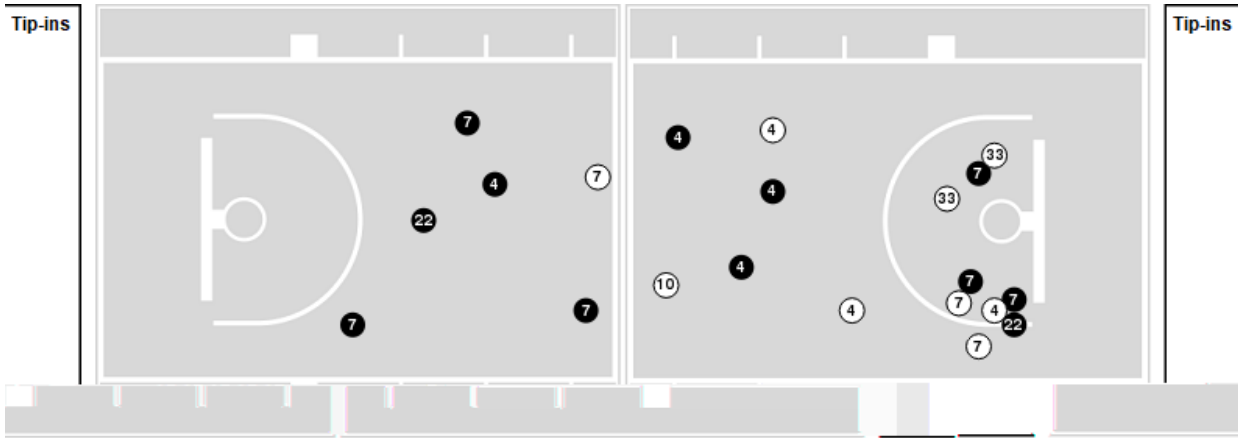

Blow Up Chart

● Made   ○ Missed   N - Player Number

Georgia St.	M/A	%
Field Goals	26/56	46
2 Points	15/35	43
3 Points	11/21	52
Free Throws	13/20	65

Georgia St.	M/A	%
Points in the Paint	24 (12 / 21)	57
Fast Break Points	6 (3/3)	100
Second Chance Points	4 (3/5)	60
Effective FG%	56