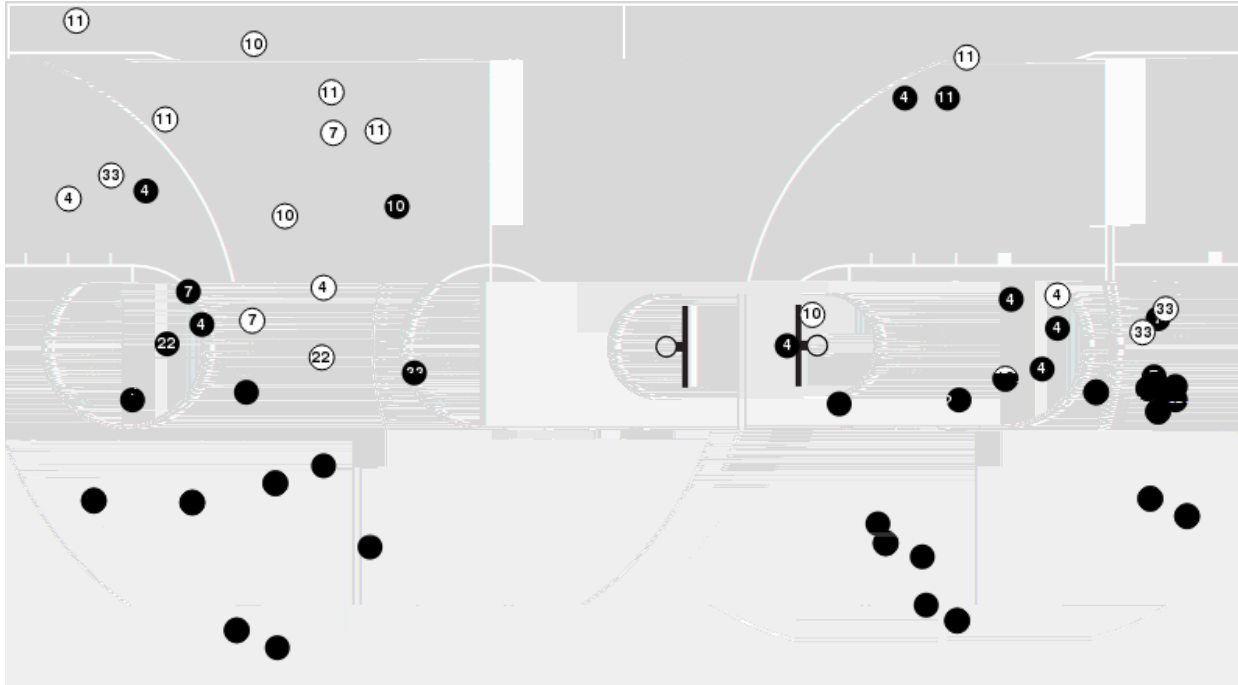

Players => 0, 1, 2, 4, 6, 7, 8, 10, 11, 12, 14, 20, 21, 22, 24, 32, 33FG Types=>AllResults=>All

Georgia St.

All Field Goals