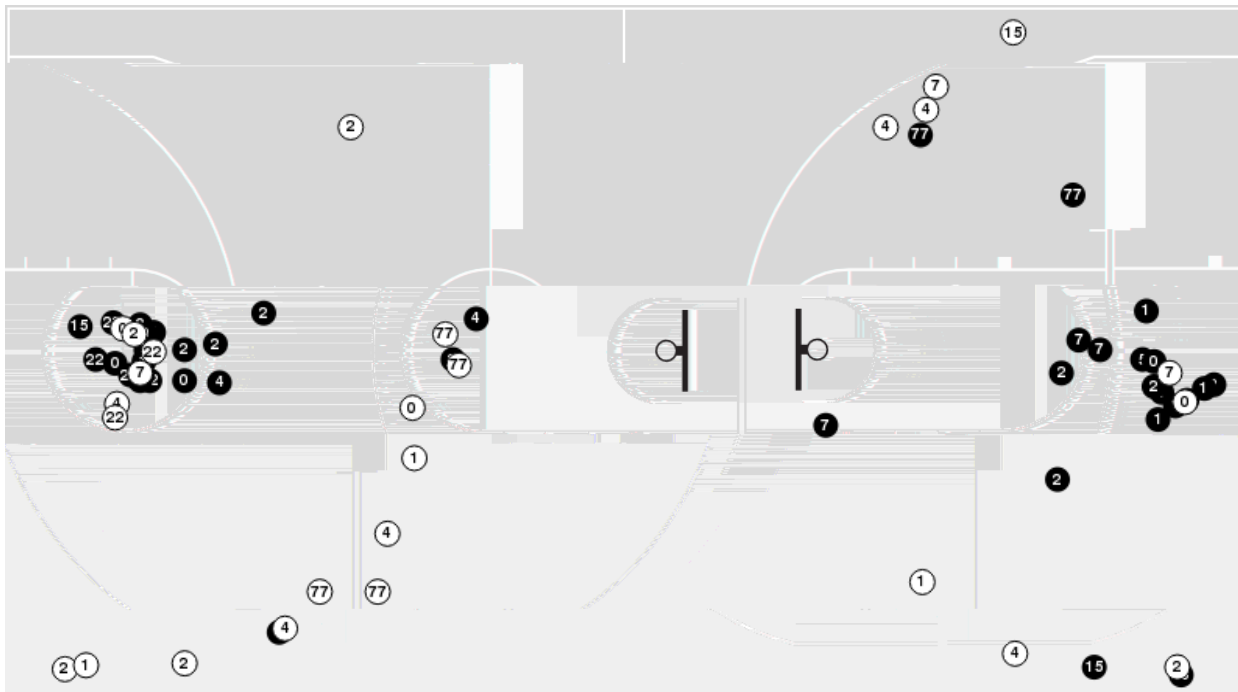

Players => 00, 1, 2, 4, 5, 7, 9, 10, 11, 13, 15, 20, 21, 22, 77 FG Types=>All Results=>All

Kentucky

All Field Goals