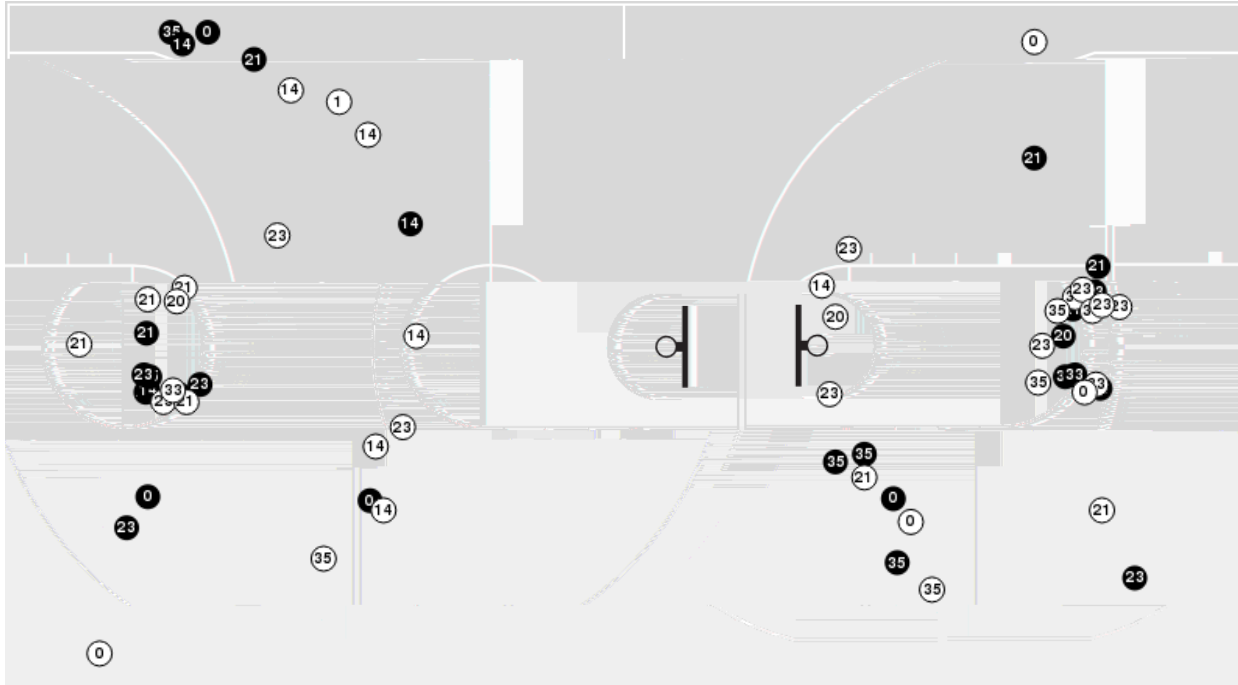

Players => 0, 1, 4, 5, 9, 13, 14, 20, 21, 22, 23, 33, 35FG Types=>AllResults=>All

Belmont

All Field Goals