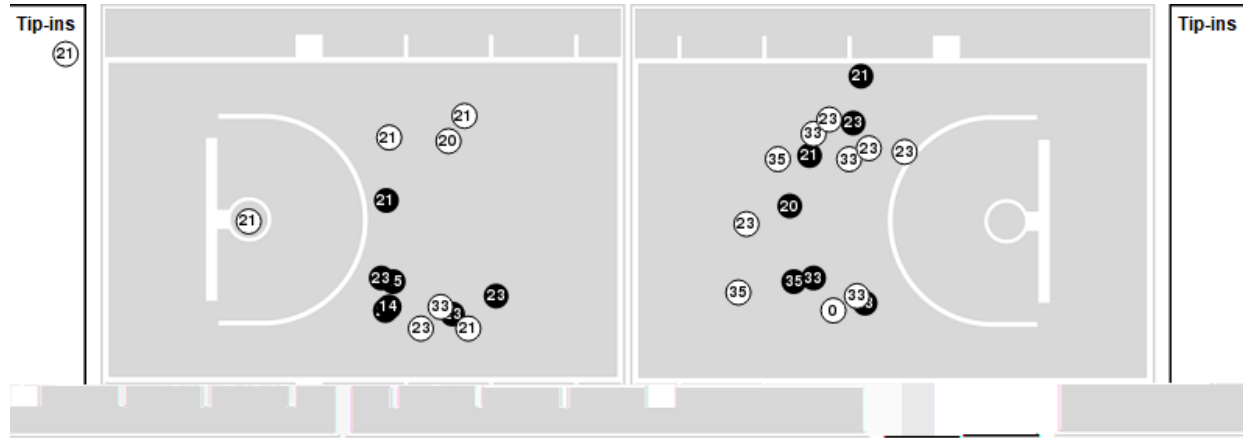

Blow Up Chart

● Made   ○ Missed   N - Player Number

Belmont	M/A	%
Field Goals	29/65	45
2 Points	19/38	50
3 Points	10/27	37
Free Throws	10/12	83

Belmont	M/A	%
Points in the Paint	30 (15 / 32)	47
Fast Break Points	2 (1/1)	100
Second Chance Points	12 (6/9)	67
Effective FG%	52