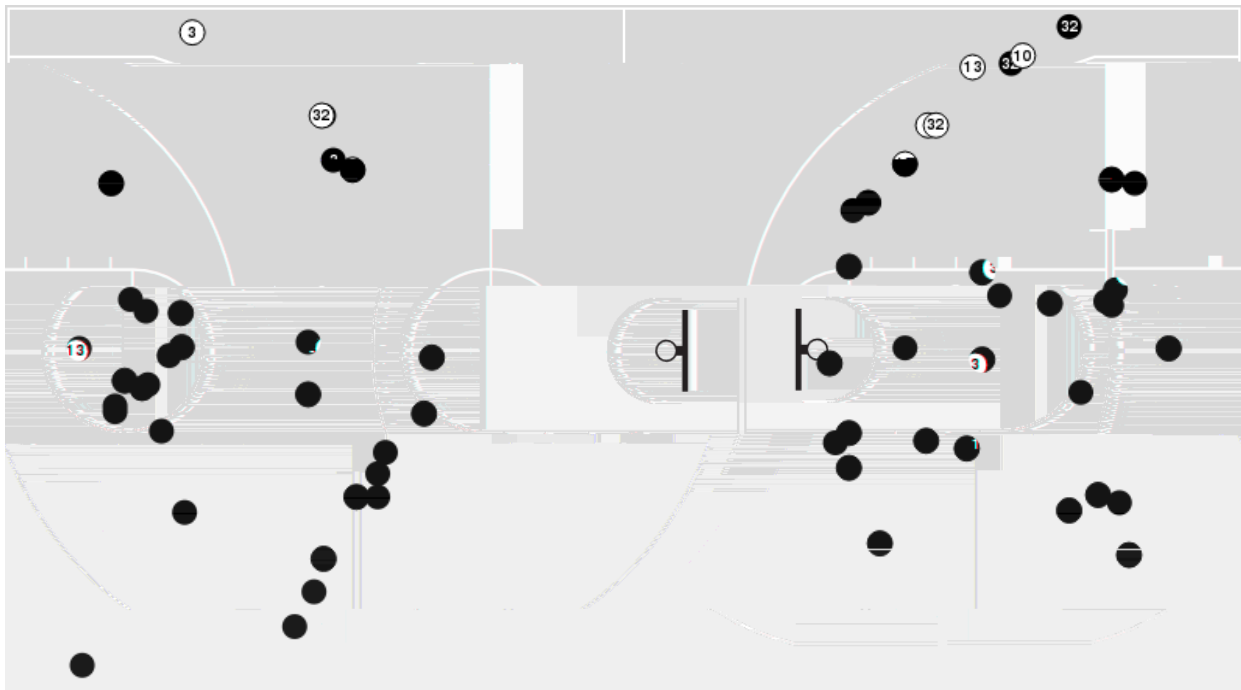

Belmont at Kentucky

12/20/24 Memorial Coliseum, Lexington
2024-25 Women's Basketball

Officials: Pualani Spurlock, William Smith, Jeff Wooten

Players => 0, 2, 3, 4, 5, 7, 8, 10, 11, 12, 13, 17, 32FG Types=>AllResults=>All

Kentucky

All Field Goals