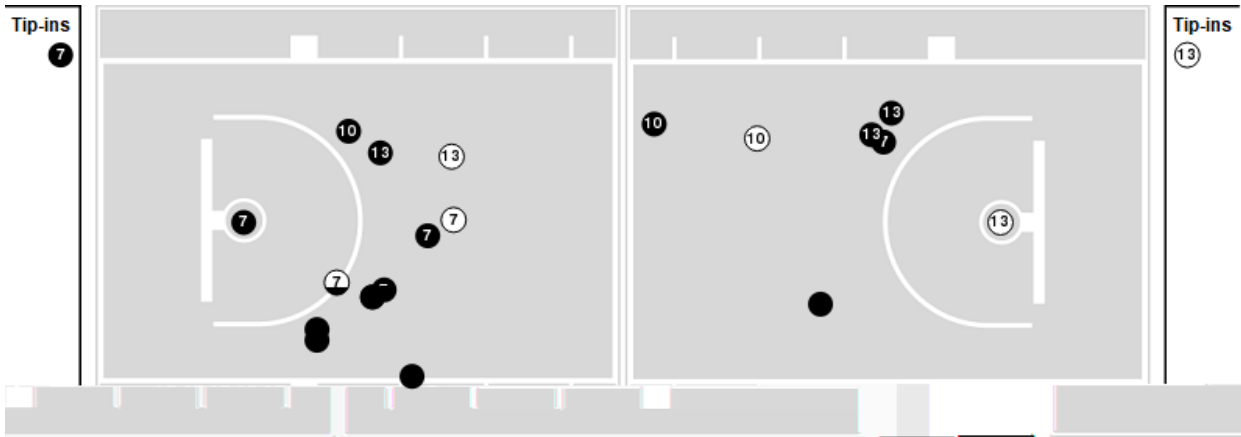

Blow Up Chart

● Made   ○ Missed   N - Player Number

Kentucky	M/A	%
Field Goals	32/65	49
2 Points	20/35	57
3 Points	12/30	40
Free Throws	8/9	89

Kentucky	M/A	%
Points in the Paint	28 (14 / 21)	67
Fast Break Points	8 (4/4)	100
Second Chance Points	14 (7/8)	88
Effective FG%	58