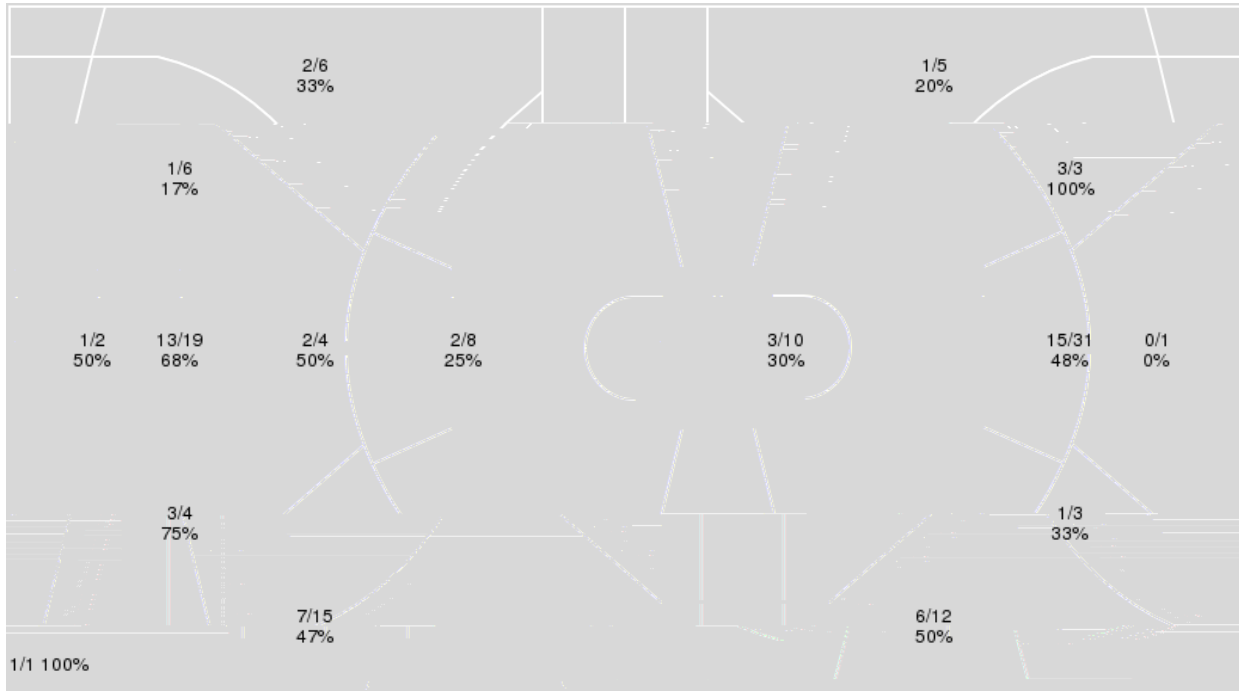

Belmont at Kentucky

12/20/24 Memorial Coliseum, Lexington
2024-25 Women's Basketball

Officials: Pualani Spurlock, William Smith, Jeff Wooten

{ Players => 0, 2, 3, 4, 5, 7, 8, 10, 11, 12, 13, 17, 32; } FG Types => All;
Results => All;

{ Players => 0, 1, 4, 5, 9, 13, 14, 20, 21, 22, 23, 33, 35; } FG Types =>
All; Results => All;

Kentucky

Belmont

Kentucky	M/A	%
Field Goals	32/65	49
2 Points	20/35	57
3 Points	12/30	40
Free Throws	8/9	89

Belmont	M/A	%
Field Goals	29/65	45
2 Points	19/38	50
3 Points	10/27	37
Free Throws	10/12	83