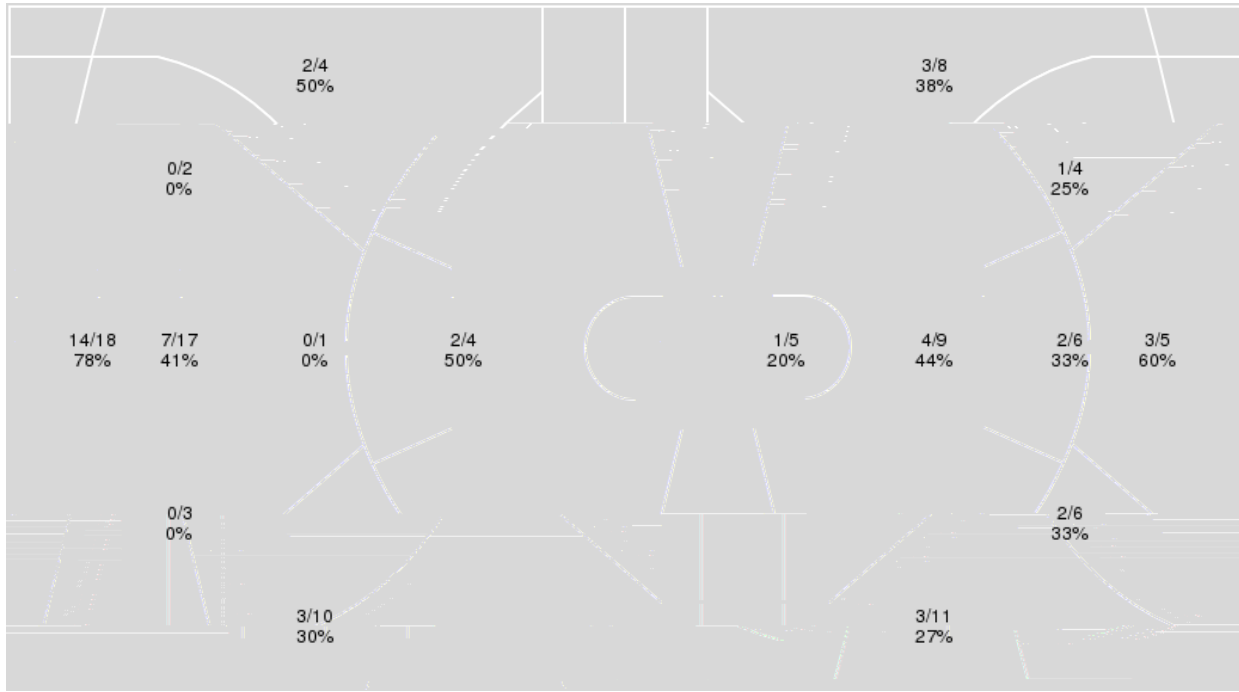

Officials:

{ Players => 0, 1, 2, 3, 4, 5, 10, 11, 14, 15, 20, 21, 24, 34; } FG Types => All; Results => All;

{ Players => 0, 2, 3, 4, 5, 7, 8, 10, 11, 12, 13, 17, 32; } FG Types => All; Results => All;

North Carolina

Kentucky

North Carolina	M/A	%
Field Goals	28/59	47
2 Points	21/41	51
3 Points	7/18	39
Free Throws	9/13	69

Kentucky	M/A	%
Field Goals	19/54	35
2 Points	12/30	40
3 Points	7/24	29
Free Throws	8/12	67