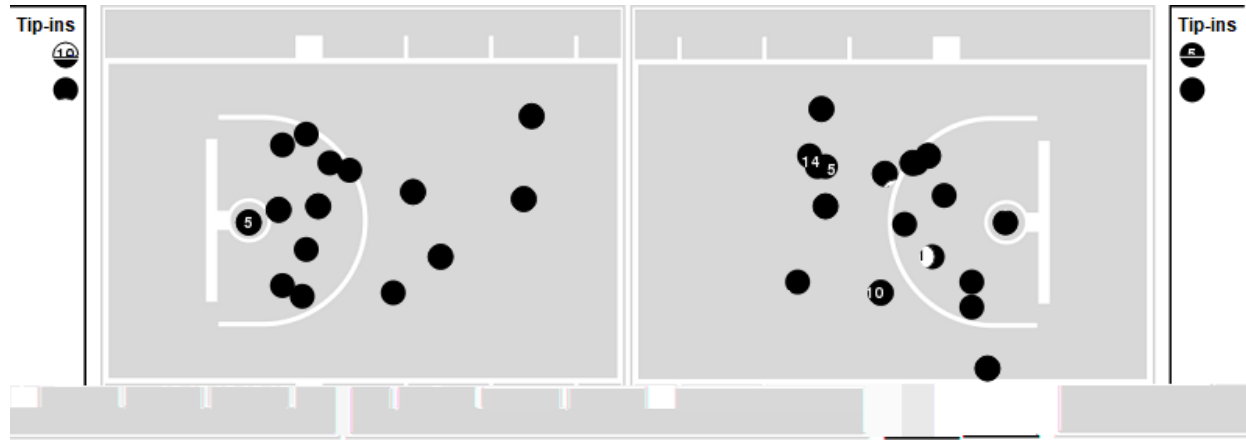

Blow Up Chart

● Made ○ Missed N - Player Number

North Carolina	M/A	%
Field Goals	28/59	47
2 Points	21/41	51
3 Points	7/18	39
Free Throws	9/13	69

North Carolina	M/A	%
Points in the Paint	42 (21 / 35)	60
Fast Break Points	5 (2/4)	50
Second Chance Points	8 (4/8)	50
Effective FG%	53