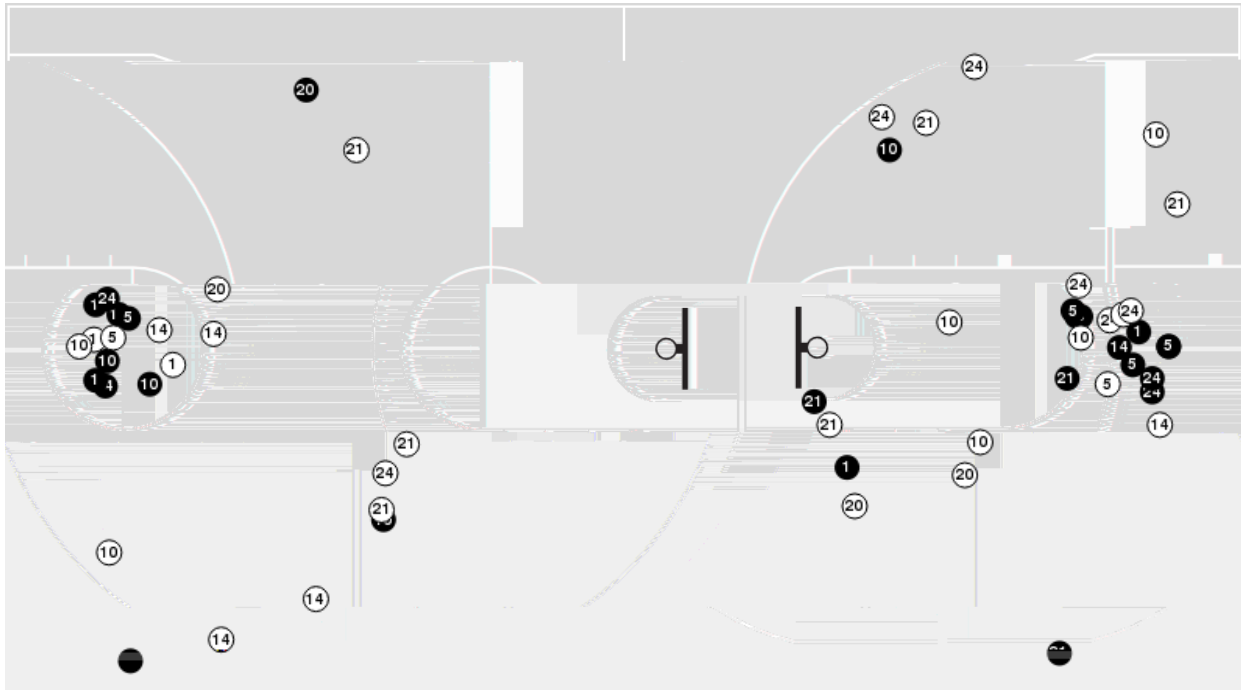

Officials:

Players => 0, 1, 2, 3, 4, 5, 10, 11, 14, 15, 20, 21, 24, 34FG Types=>AllResults=>All

North Carolina

All Field Goals