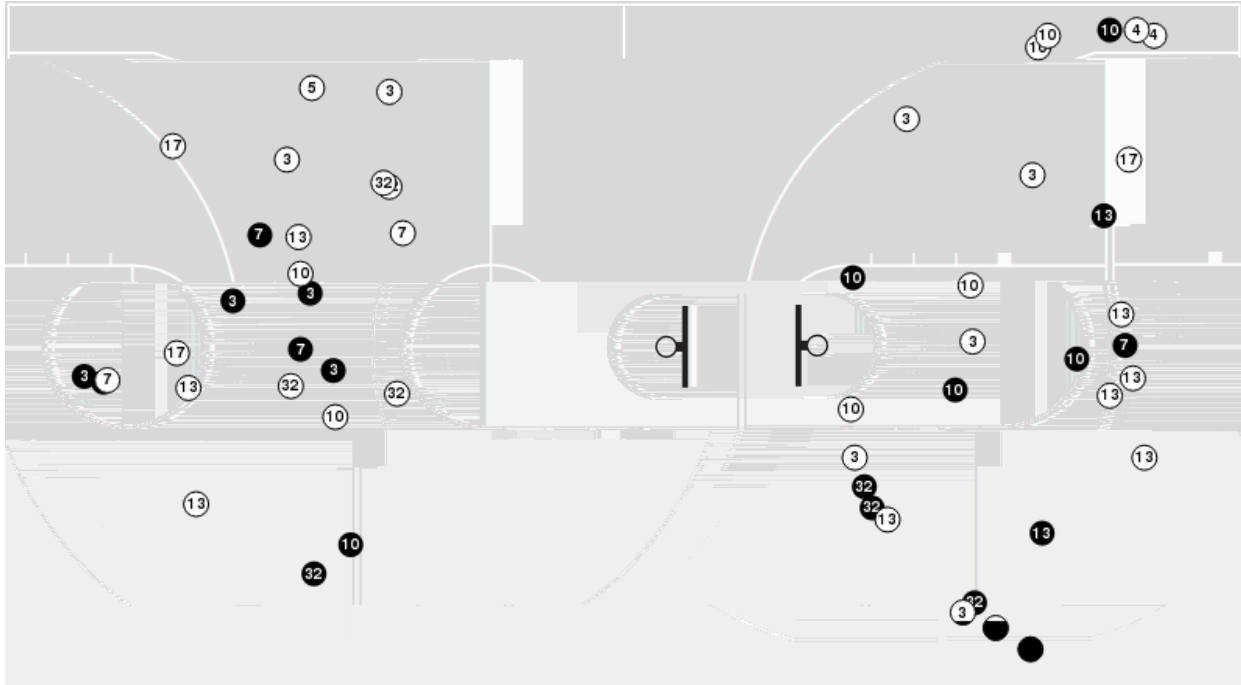

Officials:

Players => 0, 2, 3, 4, 5, 7, 8, 10, 11, 12, 13, 17, 32FG Types=>AllResults=>All

Kentucky

All Field Goals