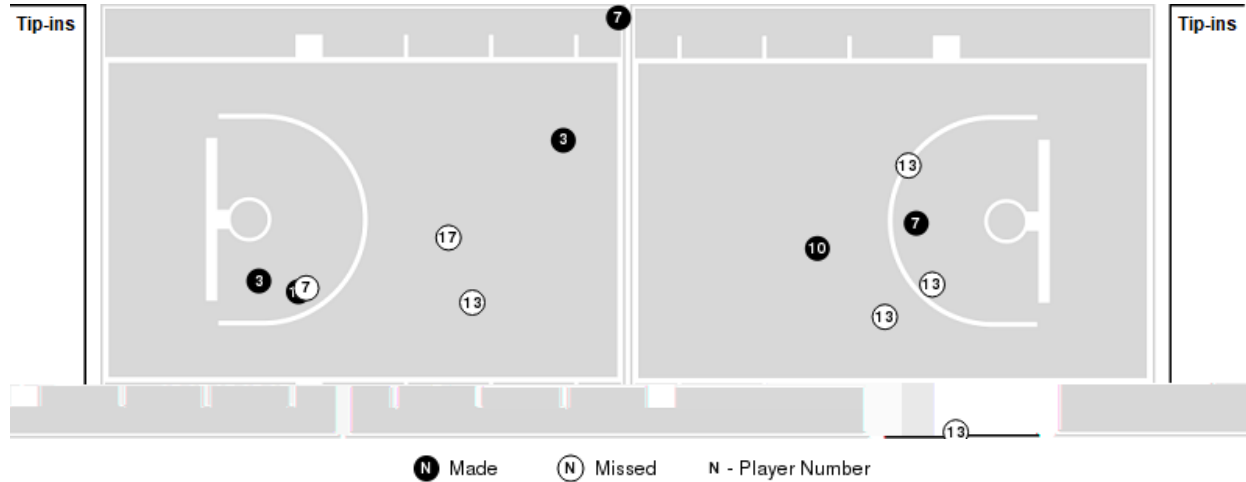

Blow Up Chart

Kentucky	M/A	%
Field Goals	19/54	35
2 Points	12/30	40
3 Points	7/24	29
Free Throws	8/12	67

Kentucky	M/A	%
Points in the Paint	10 (5 / 11)	45
Fast Break Points	5 (3/3)	100
Second Chance Points	6 (3/7)	43
Effective FG%	42