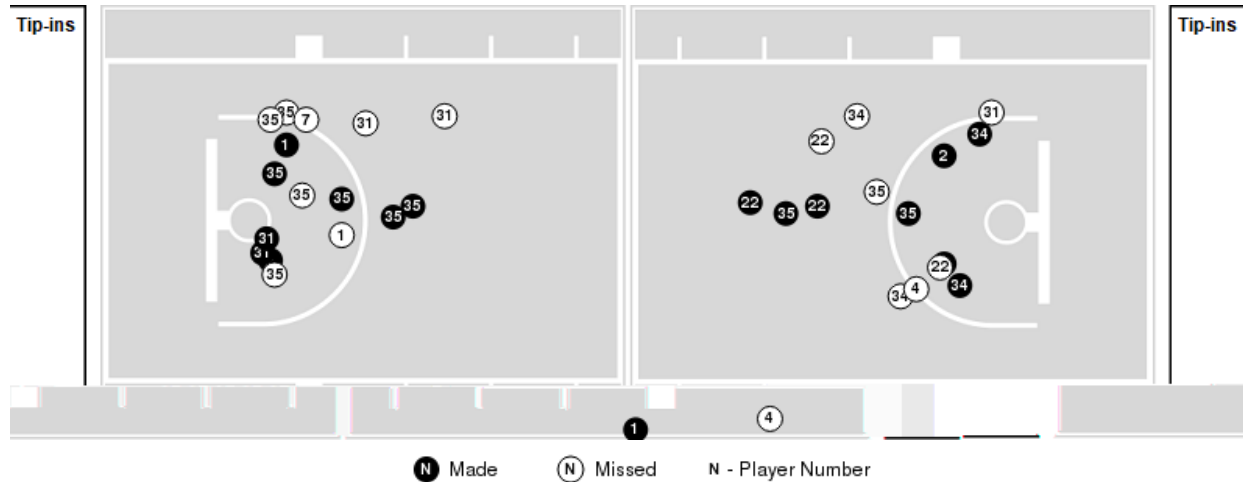

Blow Up Chart

Purdue	M/A	%
Field Goals	23/65	35
2 Points	20/46	43
3 Points	3/19	16
Free Throws	3/10	30

Purdue	M/A	%
Points in the Paint	32 (16 / 31)	52
Fast Break Points	2 (1/1)	100
Second Chance Points	12 (7/14)	50
Effective FG%	38