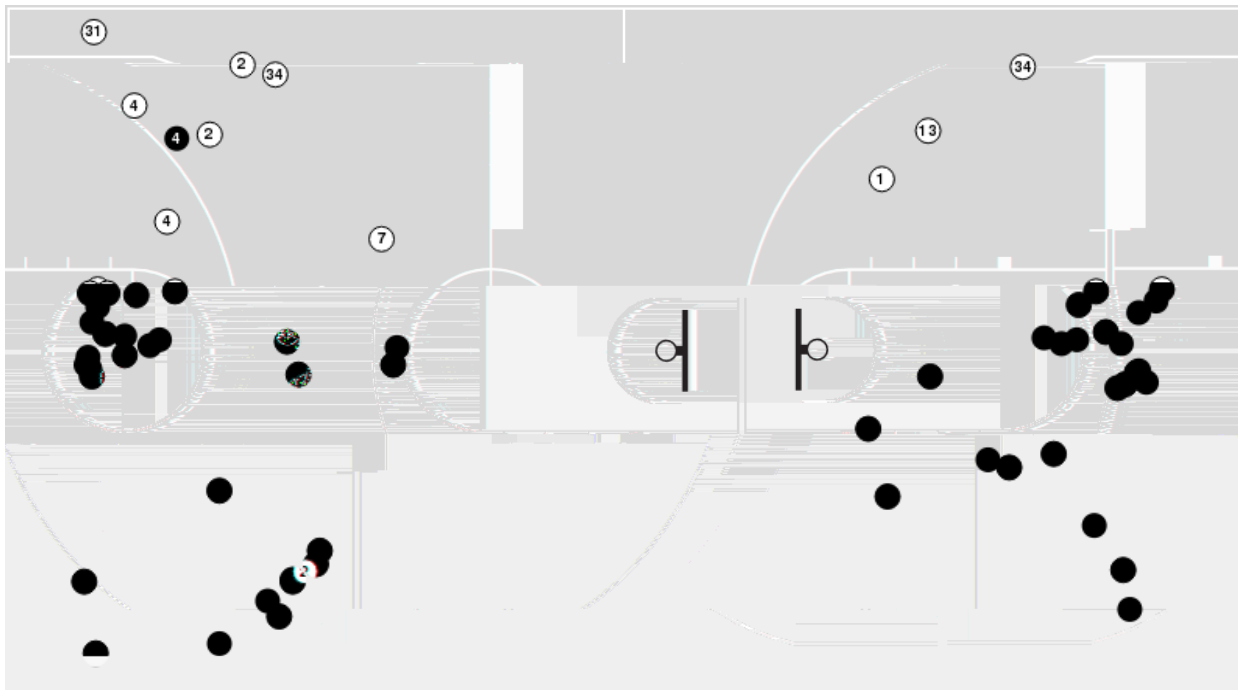

Kentucky at Purdue

12/14/24 Mackey Arena, West Lafayette
2024-25 Women's Basketball

Officials: Gina Cross, Felicia Grinter, Brenda Pantoja

Players => 1, 2, 3, 4, 7, 10, 11, 13, 15, 22, 31, 32, 34, 35FG Types=>AllResults=>All

Purdue

All Field Goals