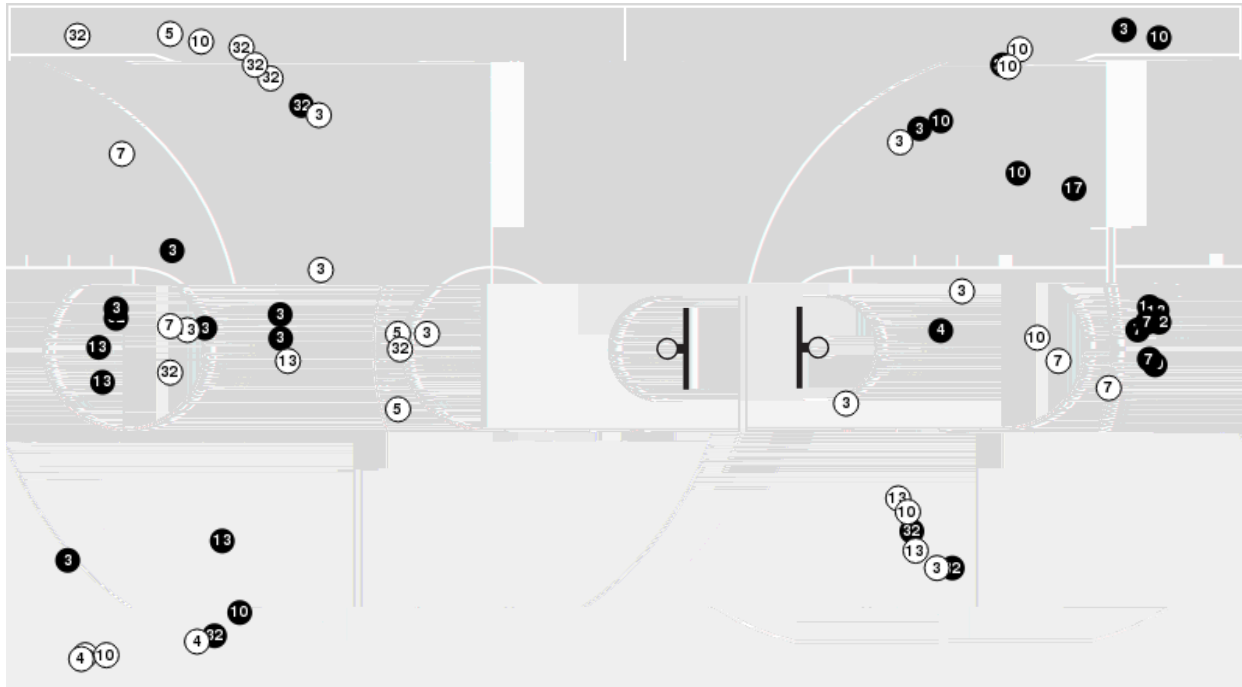

Officials: Gina Cross, Felicia Grinter, Brenda Pantoja

Players => 0, 2, 3, 4, 5, 7, 8, 10, 11, 12, 13, 17, 32FG Types=>AllResults=>All

Kentucky

All Field Goals