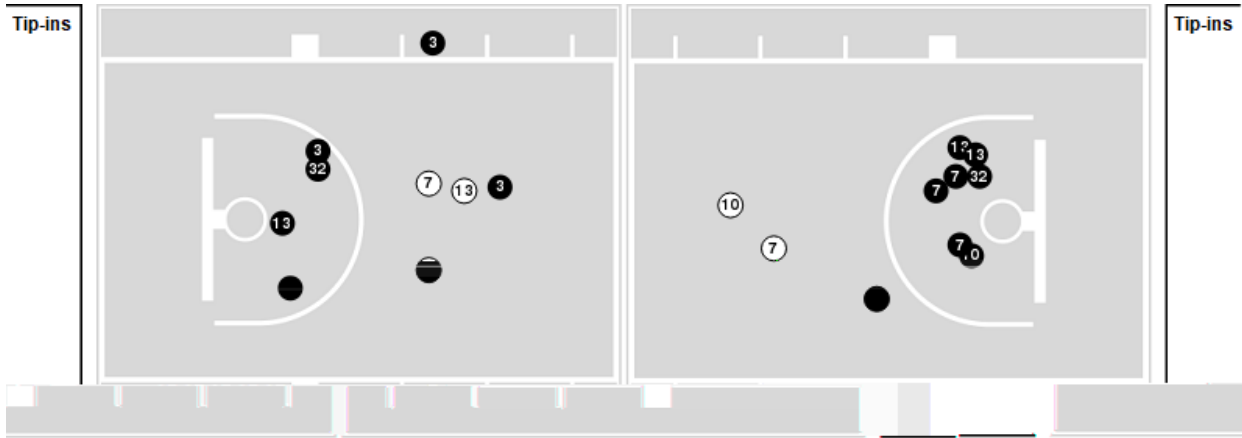

Officials: Gina Cross, Felicia Grinter, Brenda Pantoja

Players => 0, 2, 3, 4, 5, 7, 8, 10, 11, 12, 13, 17, 32FG Types=>AllResults=>All

Kentucky

All Field Goals

Blow Up Chart

● Made ○ Missed N - Player Number