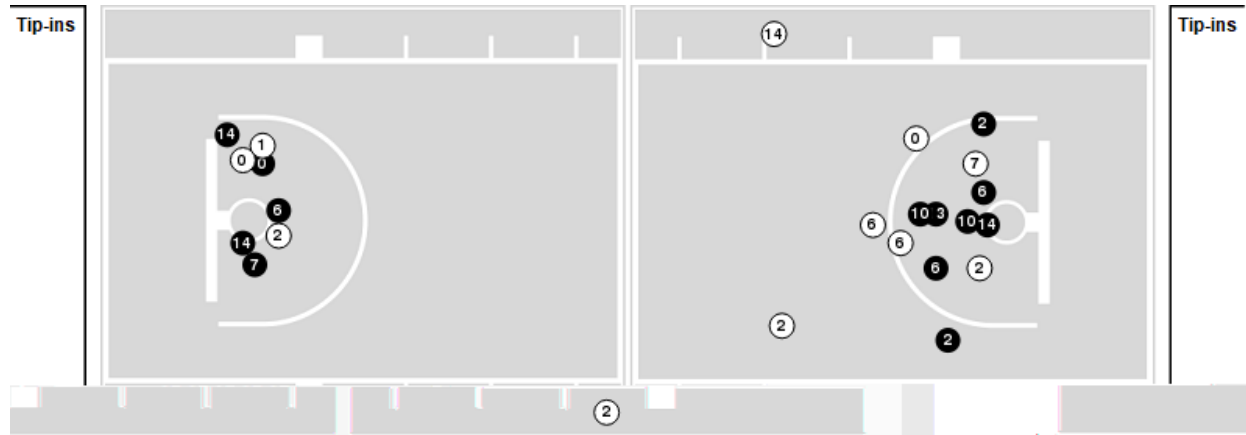

Blow Up Chart

● Made   ○ Missed   N - Player Number

Georgia	M/A	%
Field Goals	23/55	42
2 Points	16/31	52
3 Points	7/24	29
Free Throws	29/38	76

Georgia	M/A	%
Points in the Paint	26 (13 / 22)	59
Fast Break Points	12 (11/13)	85
Second Chance Points	17 (11/17)	65
Effective FG%	48