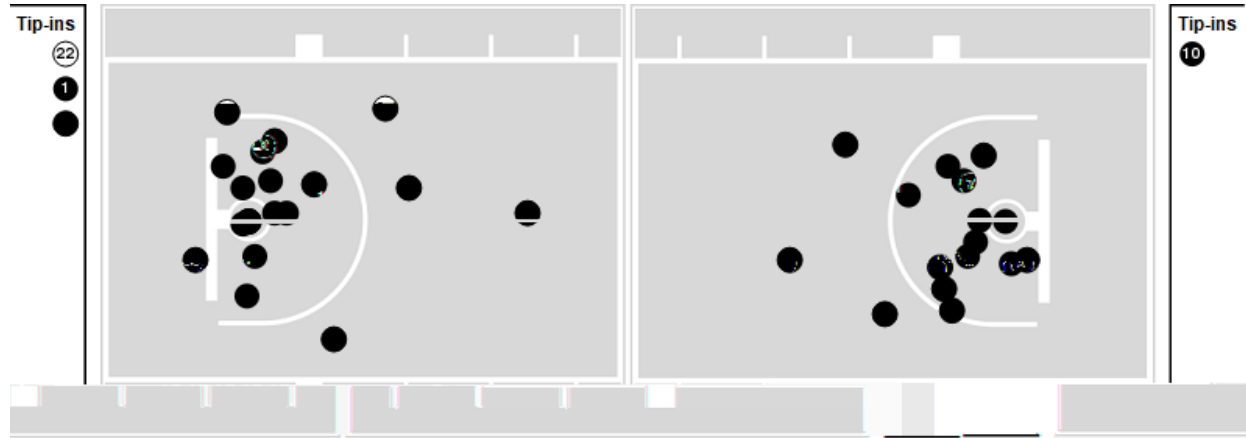

Blow Up Chart

● Made   ● Missed   N - Player Number

Kentucky	M/A	%
Field Goals	24/64	38
2 Points	18/39	46
3 Points	6/25	24
Free Throws	15/19	79

Kentucky	M/A	%
Points in the Paint	36 (18 / 36)	50
Fast Break Points	12 (7/7)	100
Second Chance Points	15 (9/15)	60
Effective FG%	42