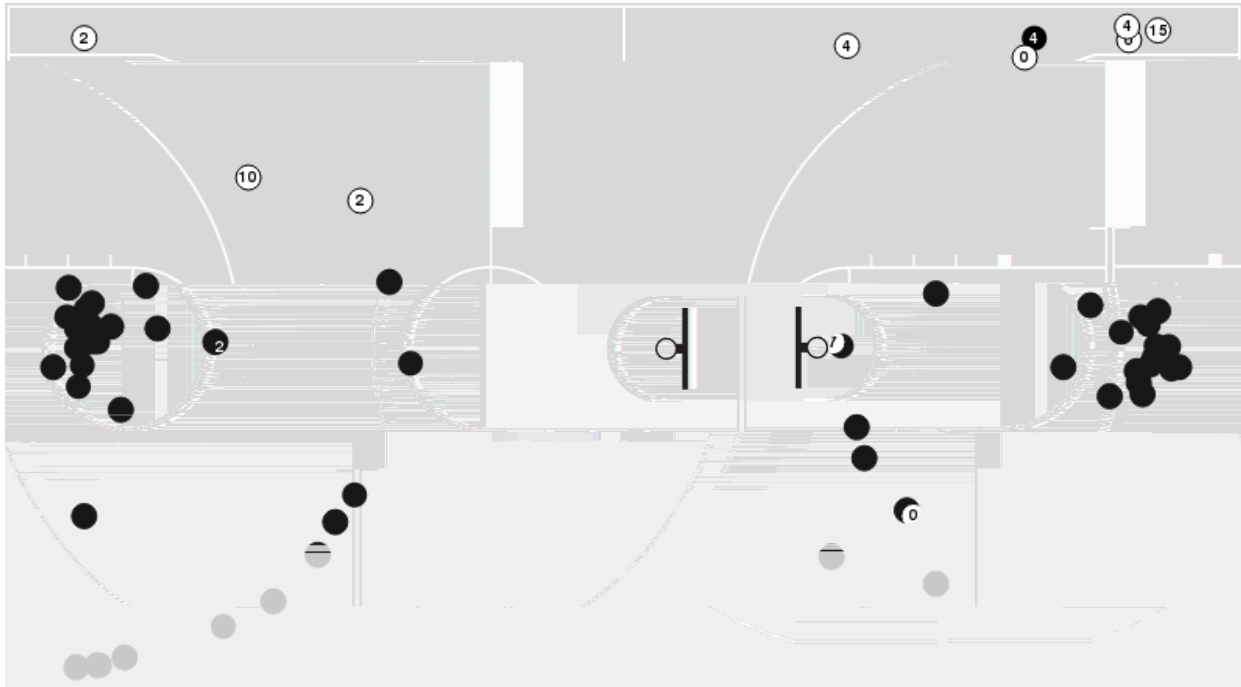

Kentucky at Georgia

01/07/25 Stegeman Coliseum, Athens
2024-25 Men's Basketball

Officials: Don Daily, Steven Anderson, Olandis Poole

Players => 00, 1, 2, 4, 5, 7, 9, 10, 11, 13, 15, 20, 21, 22, 77FG Types=>AllResults=>All

Kentucky

All Field Goals