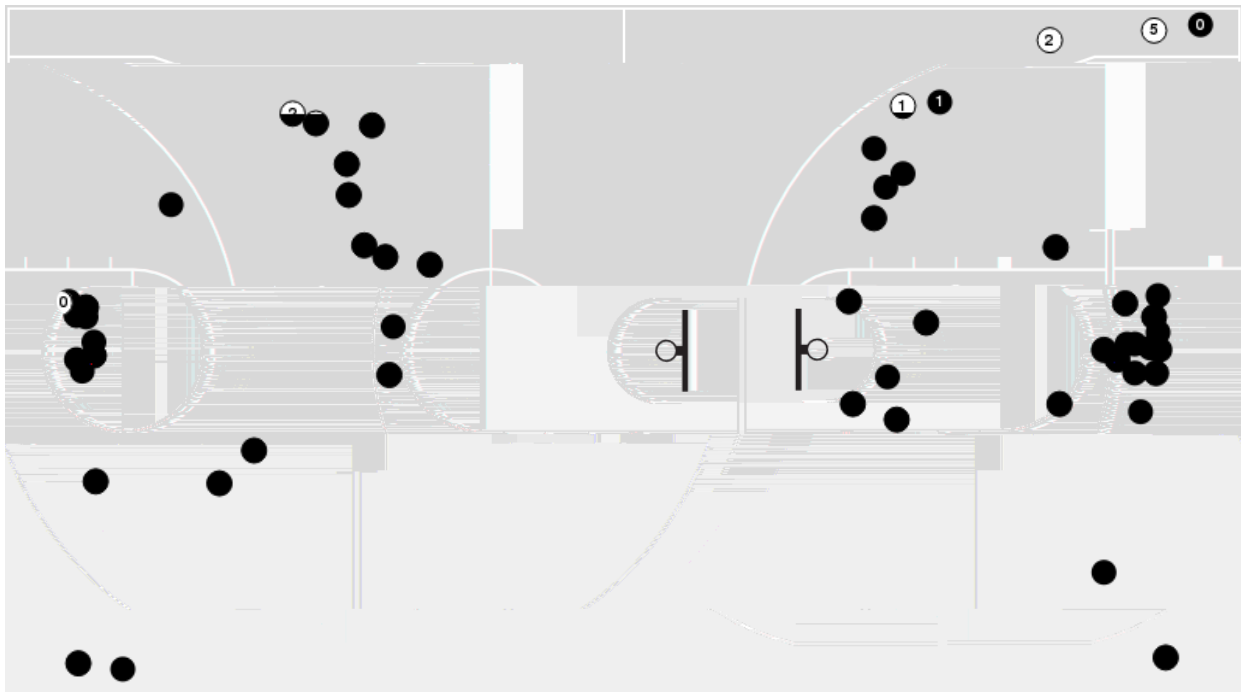

Georgia

All Field Goals

Blow Up Chart

● Made ○ Missed N - Player Number

Georgia	M/A	%
Field Goals	23/55	42
2 Points	16/31	52
3 Points	7/24	29
Free Throws	29/38	76

Georgia	M/A	%
Points in the Paint	26 (13 / 22)	59
Fast Break Points	12 (11/13)	85
Second Chance Points	17 (11/17)	65
Effective FG%	48	