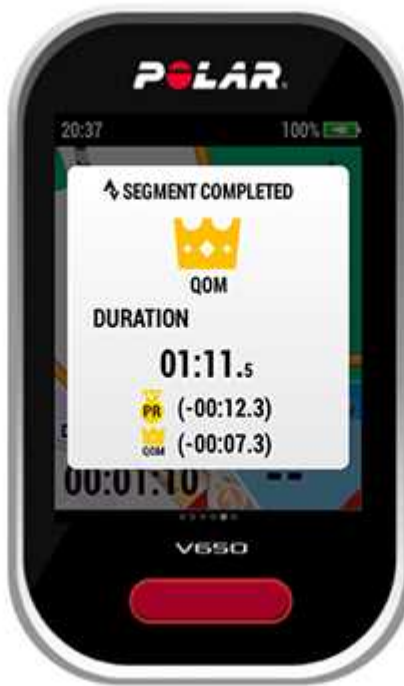

Strava segment

KOM/QOM

( )

/ PR /

5.

V650

PR

KOM/QOM