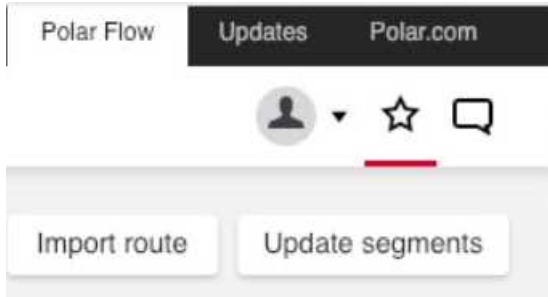

Strava.com
V650

Strava Live
V650

V650
Strava Live Segments

3
Polar Flow

3. Polar Flow
  Polar Flow

Strava Live Segments

STRAVA LIVE SEGMENTS

POLAR FLOW

V650

FlowSync	USB	Polar Flow	V650
Polar Flow		Strava.com	Strava Live Segments
20 "	"	V650	
V650	20 "	Flow	"
"	20	V650	V650
		"	20 "

POLAR V650

STRAVA LIVE SEGMENTS®

1. Strava Live Segments V650
2. Strava Live Segments
3. (PR) KOM/QOM
4. Strava Live Segments