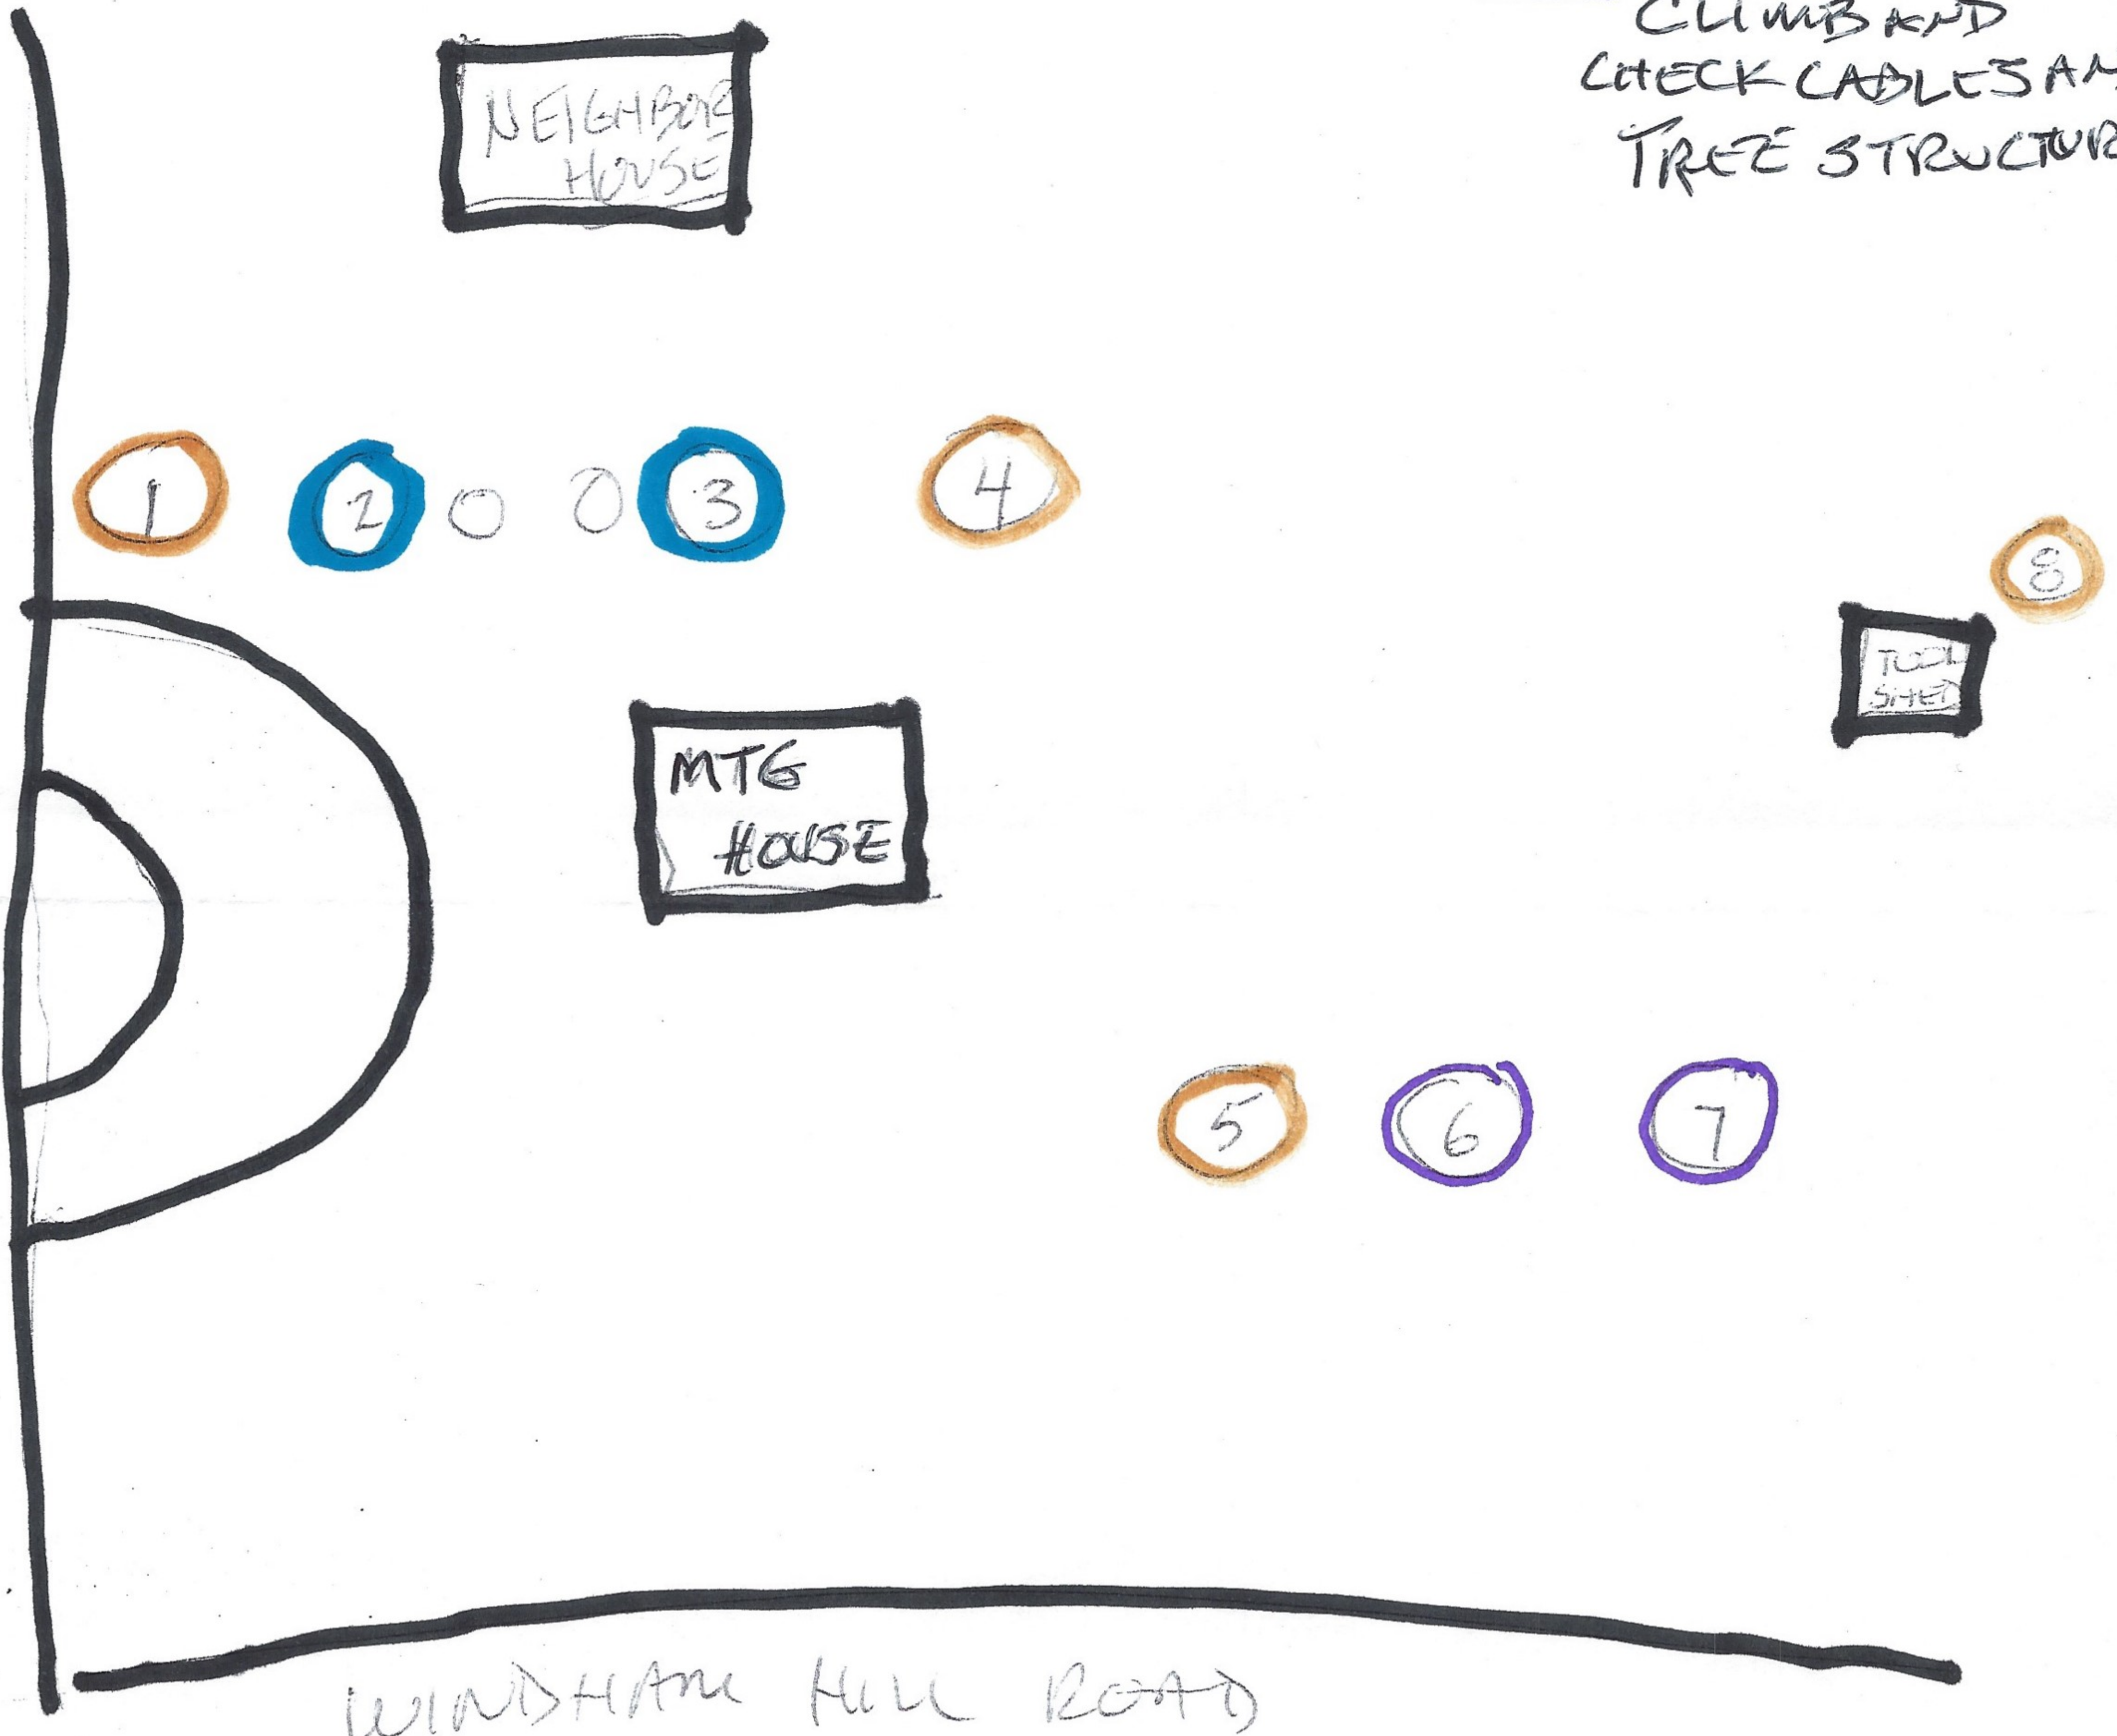

Michael Longo Tree Care
630 Adams Road
West Townshend VT 05359
802-258-8388
802-874-4770
Outofhandfarm@gmail.com

- SOME AMOUNT OF PRUNING OR REDUCTION
- REMOVAL
- CLIMB AND CHECK CABLES AND TREE STRUCTURE

HARRINGTON RD

WINDHAM HILL ROAD

2

N →