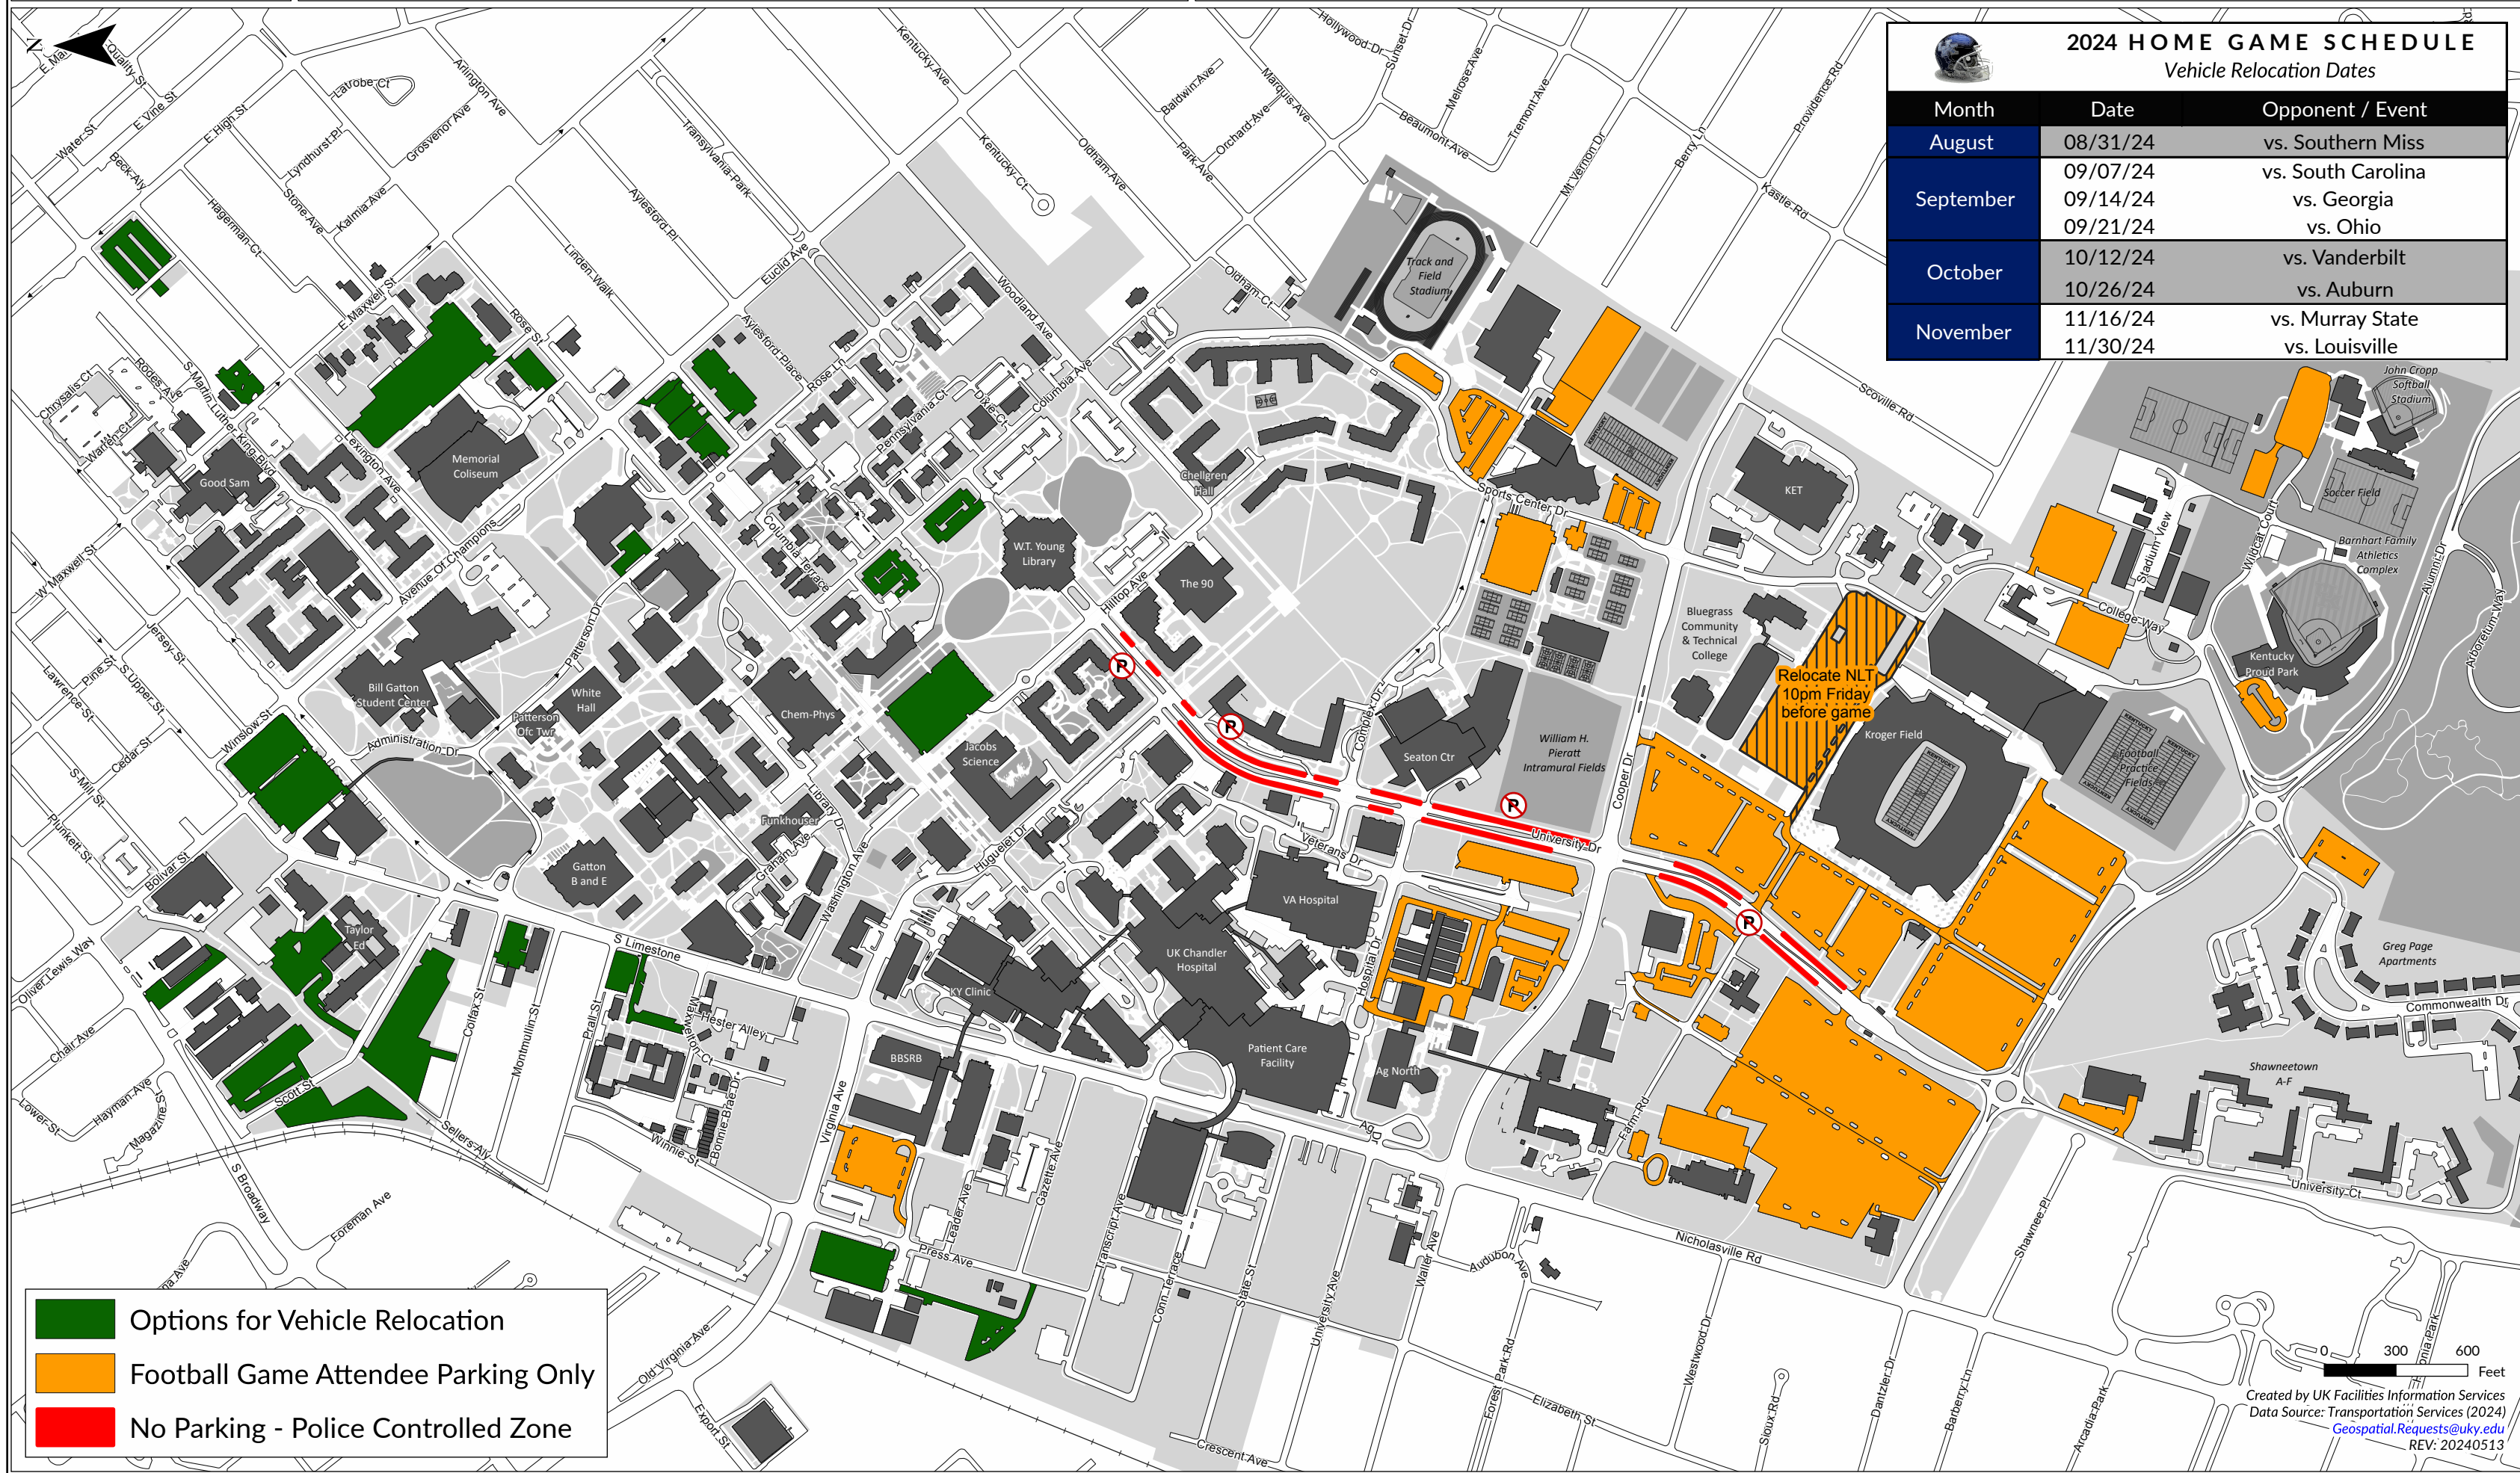

# Football Game Day Vehicle Relocation

**Relocation Requirements:** All vehicles must be relocated out of those areas designated as Football Game Attendee Parking Only (marked in yellow) no later than 7 a.m. on all Saturdays preceding a home football game. Earlier relocation exceptions are indicated on the map (see Green lot). Vehicles may be moved after 3:30 p.m. on Friday and must be returned by 5 a.m. Monday.

**More Information:** <https://ukathletics.com/ticketing/football>

| 2024 HOME GAME SCHEDULE<br>Vehicle Relocation Dates |          |                    |
|---|----------|--------------------|
| Month   | Date     | Opponent / Event   |
| August  | 08/31/24 | vs. Southern Miss  |
| September   | 09/07/24 | vs. South Carolina |
|   | 09/14/24 | vs. Georgia        |
| October   | 09/21/24 | vs. Ohio           |
|   | 10/12/24 | vs. Vanderbilt     |
| November  | 10/26/24 | vs. Auburn         |
|   | 11/16/24 | vs. Murray State   |
|   | 11/30/24 | vs. Louisville     |

- Options for Vehicle Relocation
- Football Game Attendee Parking Only
- No Parking - Police Controlled Zone

0 300 600 Feet  
 Created by UK Facilities Information Services  
 Data Source: Transportation Services (2024)  
[GeospatialRequests@uky.edu](mailto:GeospatialRequests@uky.edu)  
 REV: 20240513