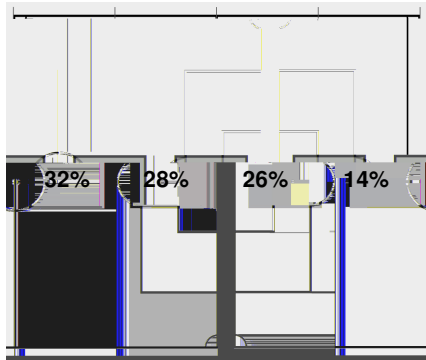

Official Soccer Box Score - First Half
Saint Mary's (CA) vs Vanderbilt
8/25/2024 Vanderbilt Soccer Complex, Nashville
2024-25 Women's Soccer

Match Time: 1:00 PM
Match Duration: 02:54
Attendance: 343

Officials: Kayla Polonsky, Alex Garcia, Alexis McDonald, Amir Torkamani

Stadium: Vanderbilt Soccer Complex

Officials: Referee: Kayla Polonsky; Asst. Referee: Alex Garcia; Alexis McDonald; Alt. Official: Amir Torkamani;

Offsides: Saint Mary's (CA) 0, Vanderbilt 3.

Attacking Direction →

5	TOTAL SHOTS	10
1	SHOTS ON TARGET	5
3	SAVES	0
0	CORNERS	1
0	OFFSIDES	3
0	YELLOW CARDS	0
0	RED CARDS	0
47%	POSSESSION TOTAL	53%