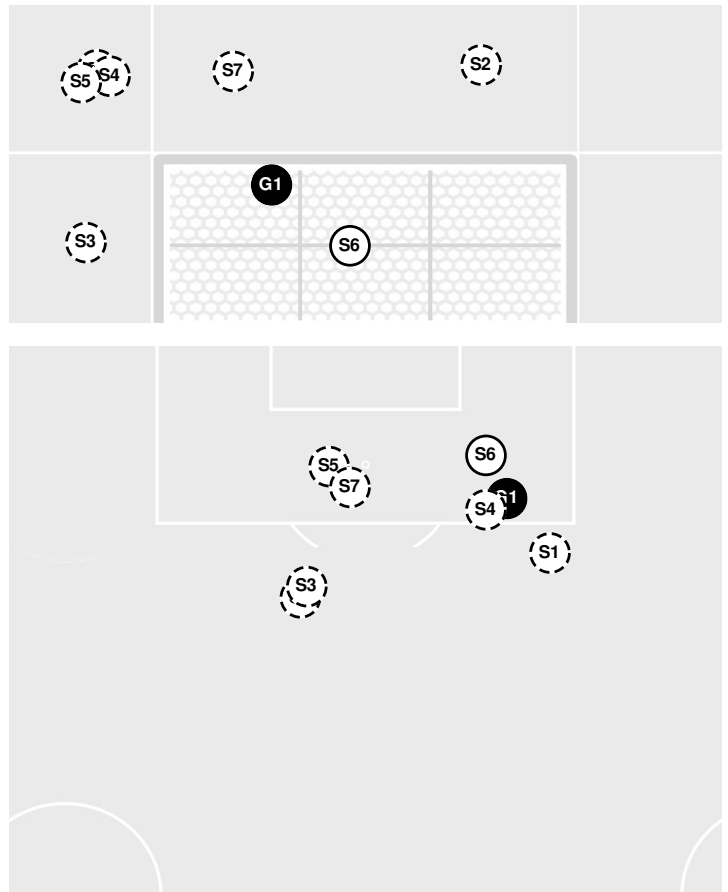

GAELS

⊙ Shot Off Target   ⊙ Shot On Target   ⊙ Blocked   ⊙ Goal / Own Goal

Shot Summary