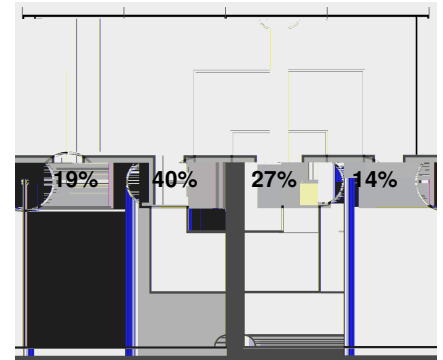

Offsides: Saint Mary's (CA) 0, Vanderbilt 3.

Attacking Direction →

5	TOTAL SHOTS	10
1	SHOTS ON TARGET	5
3	SAVES	0
0	CORNERS	1
0	OFFSIDES	3
0	YELLOW CARDS	0
0	RED CARDS	0
47%	POSSESSION TOTAL	53%

← Attacking Direction