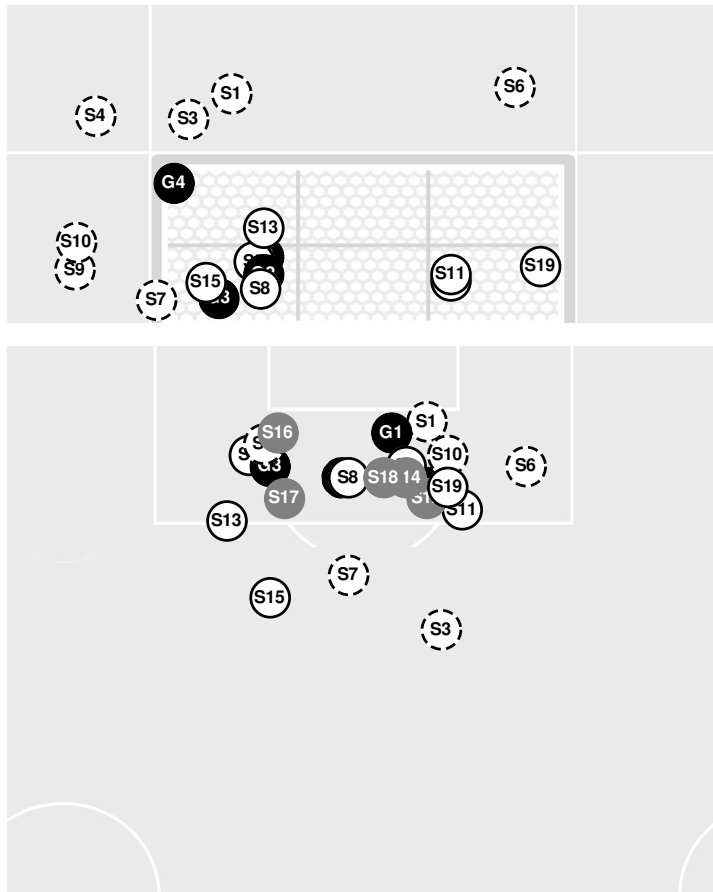

Official Soccer Shot Chart - Final
Saint Mary's (CA) vs Vanderbilt
8/25/2024 Vanderbilt Soccer Complex, Nashville
2024-25 Women's Soccer

Match Time: 1:00 PM
Match Duration: 02:54
Attendance: 343

Officials: Kayla Polonsky, Alex Garcia, Alexis McDonald, Amir Torkamani

Shots by Half Intervals	Commodores Gaels	1st Half	2nd Half	
		Commodores	10	13
	Gaels	5	3	

Shot Chart

COMMODORES