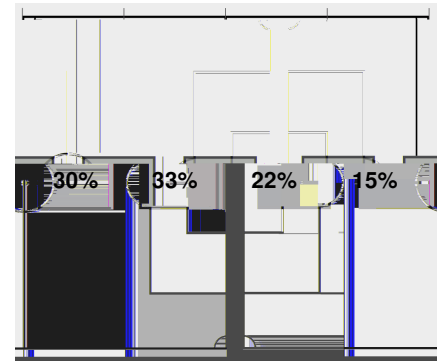

← Attacking Direction

Official's signature