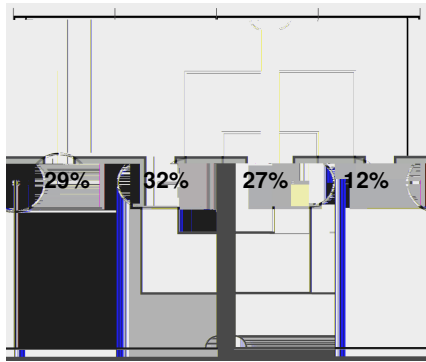

Official Soccer Box Score - Final
Saint Mary's (CA) vs Vanderbilt
8/25/2024 Vanderbilt Soccer Complex, Nashville
2024-25 Women's Soccer

Match Time: 1:00 PM
Match Duration: 02:54
Attendance: 343

Officials: Kayla Polonsky, Alex Garcia, Alexis McDonald, Amir Torkamani

Scoring summary:

No.	Time	Team	Goal scorer	Assist	Description
1.	08:04	VAN	Sydney Watts (2)	Julianne Leskauskas	
2.	22:11	SMC	Sydney Middaugh (1)	Tessa Salvestrin Savannah Schwarze	
3.	37:14	VAN	Sydney Watts (3)	(unassisted)	
4.	46:57	VAN	Julianne Leskauskas (1)	Rachel Deresky Jessica Hinton	
5.	51:14	VAN	Addie Porter (2)	Rachel Deresky	

Cautions and ejections:

YC - Gaels #7 77:40

Stadium: Vanderbilt Soccer Complex

Officials: Referee: Kayla Polonsky; Asst. Referee: Alex Garcia; Alexis McDonald; Alt. Official: Amir Torkamani;

Offsides: Saint Mary's (CA) 1, Vanderbilt 9.

Attacking Direction →

8	TOTAL SHOTS	23
2	SHOTS ON TARGET	11
7	SAVES	1
0	CORNERS	10
1	OFFSIDES	9
1	YELLOW CARDS	0
0	RED CARDS	0
47%	POSSESSION TOTAL	53%