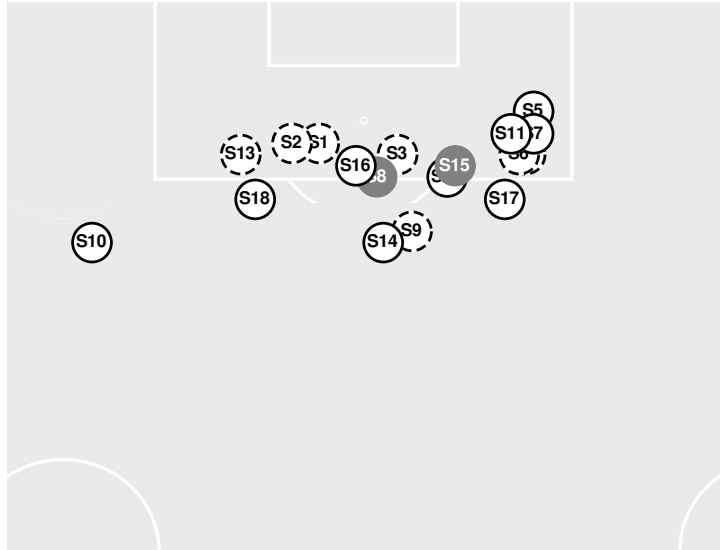

VANDERBILT 0, LSU 0

Vanderbilt vs LSU

10/24/2024 LSU Soccer Stadium, Baton Rouge
2024-25 Women's Soccer

Officials: Mario Maric, Jordan Gray, Josh Hinkle, Abdou Ndiaye

Shots by Half Intervals	Tigers	1st Half	2nd Half
		Tigers	5
Commodores	12	6	

Shot Chart

TIGERS

COMMODORES

S Shot Off Target
 S Shot On Target
 S Blocked
 G Goal / Own Goal

Shot Summary

Official Soccer Shot Chart - Final

Vanderbilt vs LSU

10/24/2024 LSU Soccer Stadium, Baton Rouge
2024-25 Women's Soccer