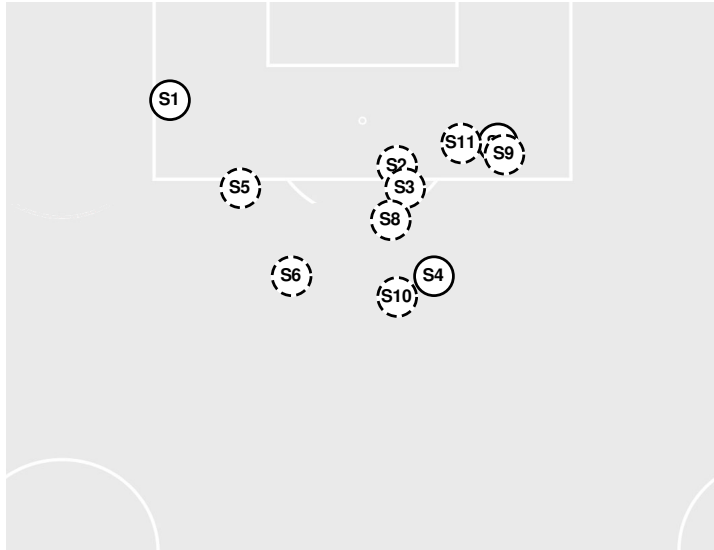

VANDERBILT 0, LSU 0

Vanderbilt vs LSU

10/24/2024 LSU Soccer Stadium, Baton Rouge
2024-25 Women's Soccer

Officials: Mario Maric, Jordan Gray, Josh Hinkle, Abdou Ndiaye

Shots by Half Intervals	Tigers	1st Half	2nd Half
		Tigers	5
Commodores	12	6	

Shot Chart

TIGERS

COMMODORES

S Shot Off Target
 S Shot On Target
 S Blocked
 G Goal / Own Goal

Shot Summary

Official Soccer Shot Chart - Final

Vanderbilt vs LSU

10/24/2024 LSU Soccer Stadium, Baton Rouge
2024-25 Women's Soccer