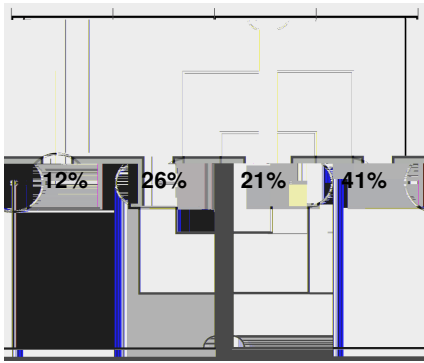

Official Soccer Box Score - First Half
Vanderbilt vs LSU
10/24/2024 LSU Soccer Stadium, Baton Rouge
2024-25 Women's Soccer

Match Time: 6:00 PM
Match Duration: 01:53
Attendance: 806

Officials: Mario Maric, Jordan Gray, Josh Hinkle, Abdou Ndiaye

Attacking Direction →

12	TOTAL SHOTS	5
5	SHOTS ON TARGET	2
2	SAVES	5
3	CORNERS	2
2	OFFSIDES	0
0	YELLOW CARDS	0
0	RED CARDS	0
50%	POSSESSION TOTAL	50%