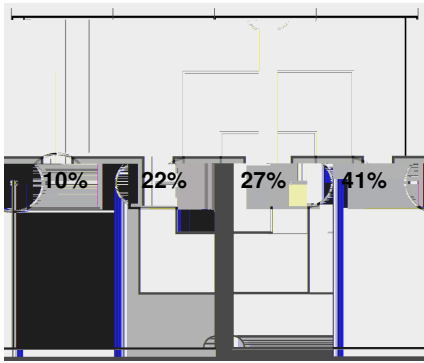

Official Soccer Box Score - Final

Vanderbilt vs LSU

10/24/2024 LSU Soccer Stadium, Baton Rouge
2024-25 Women's Soccer

Match Time: 6:00 PM

Match Duration: 01:53

Attendance: 806

Officials: Mario Maric, Jordan Gray, Josh Hinkle, Abdou Ndiaye