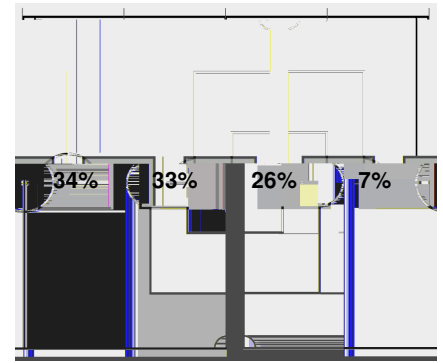

← Attacking Direction

_____
Official's signature