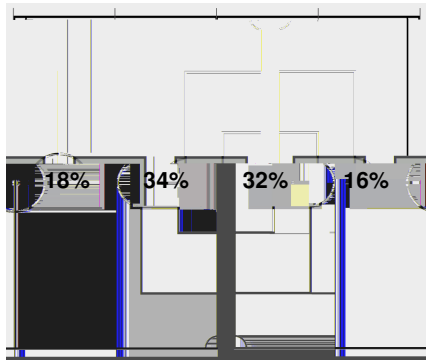

Official Soccer Box Score - Final
Vanderbilt vs Texas A&M
10/10/2024 Ellis Field, Bryan-College Station, Texas
2024-25 Women's Soccer

Match Time: 7:00 PM
Match Duration: 02:08
Attendance: 2365

Officials: Michael Lavergne, Chris Gordon, Carlos Del Dios, Melvin Machayo

Attacking Direction →

12	TOTAL SHOTS	16
4	SHOTS ON TARGET	5
5	SAVES	2
6	CORNERS	4
0	OFFSIDES	0
0	YELLOW CARDS	0
0	RED CARDS	0
53%	POSSESSION TOTAL	47%