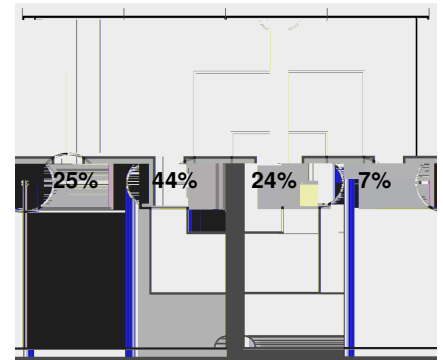

← Attacking Direction

_____
Official's signature