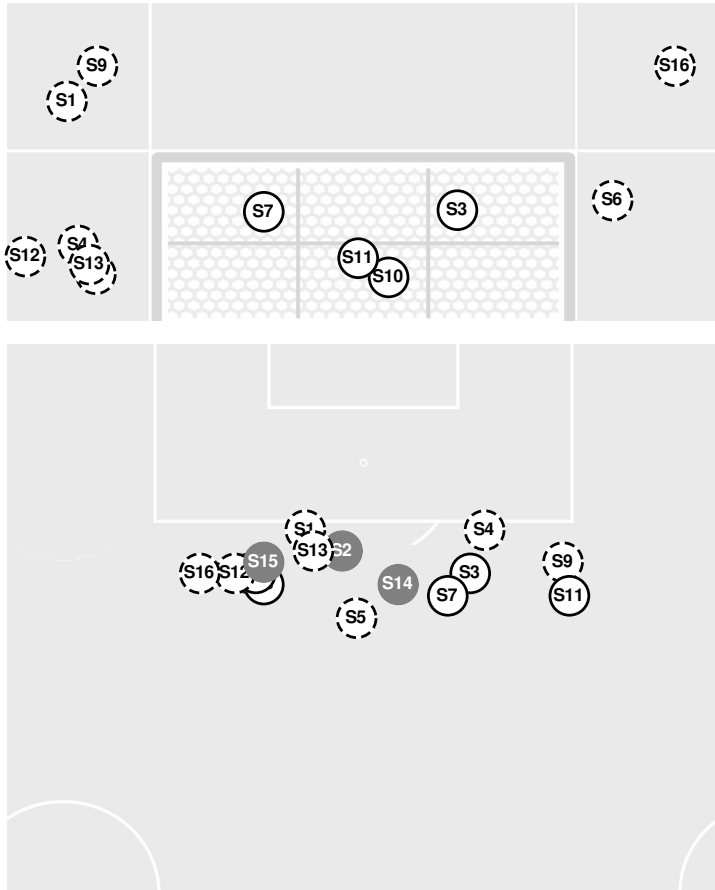

**VANDERBILT 1, TEXAS A&M 0**

Official Soccer Shot Chart - Final  
**Vanderbilt vs Texas A&M**  
 10/10/2024 Ellis Field, Bryan-College Station, Texas  
 2024-25 Women's Soccer

**Match Time:** 7:00 PM  
**Match Duration:** 02:08  
**Attendance:** 2365

**Officials:** Michael Lavergne, Chris Gordon, Carlos Del Dios, Melvin Machayo

Shots by Half Intervals	Aggies	1st Half	2nd Half
		Commodores	6
		4	8

**Shot Chart**

**AGGIES**

**COMMODORES**

S Shot Off Target  
 S Shot On Target  
 S Blocked  
 G Goal / Own Goal