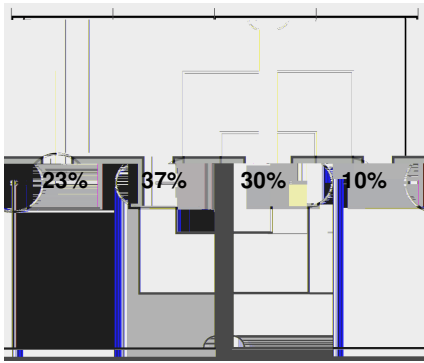

Official Soccer Box Score - First Half
Vanderbilt vs Texas A&M
10/10/2024 Ellis Field, Bryan-College Station, Texas
2024-25 Women's Soccer

Match Time: 7:00 PM
Match Duration: 02:08
Attendance: 2365

Officials: Michael Lavergne, Chris Gordon, Carlos Del Dios, Melvin Machayo

Attacking Direction →

4	TOTAL SHOTS	6
2	SHOTS ON TARGET	1
1	SAVES	1
3	CORNERS	3
0	OFFSIDES	0
0	YELLOW CARDS	0
0	RED CARDS	0
57%	POSSESSION TOTAL	43%