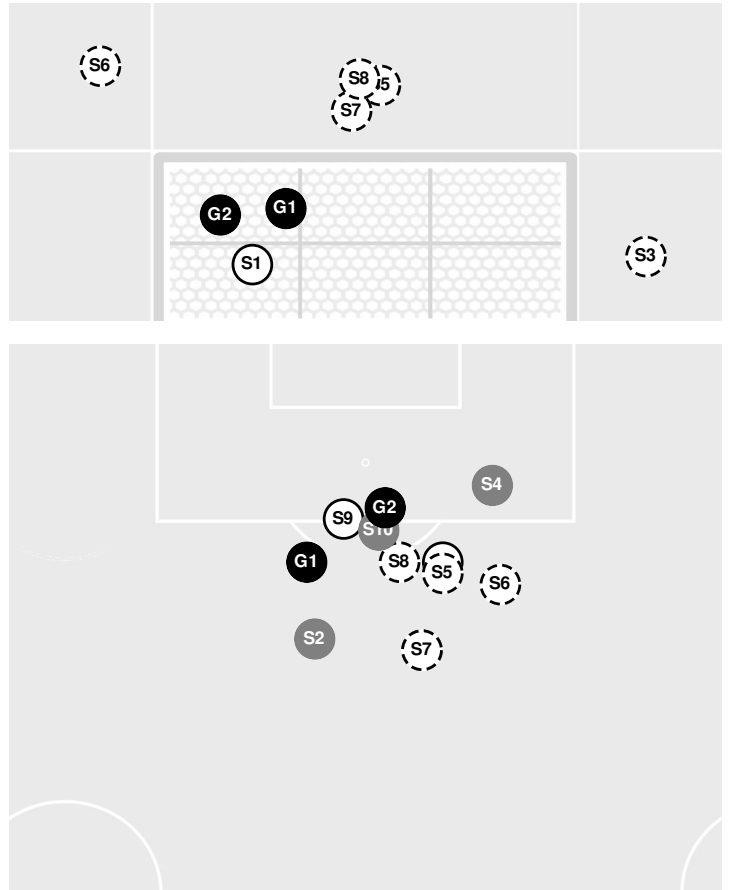

**VANDERBILT 1, TEXAS A&M 0**

Official Soccer Shot Chart - Final  
**Vanderbilt vs Texas A&M**  
 10/10/2024 Ellis Field, Bryan-College Station, Texas  
 2024-25 Women's Soccer

**Match Time:** 7:00 PM  
**Match Duration:** 02:08  
**Attendance:** 2365

**Officials:** Michael Lavergne, Chris Gordon, Carlos Del Dios, Melvin Machayo

Shots by Half Intervals	Aggies	1st Half	2nd Half
		Commodores	6
		4	8

**Shot Chart**

**AGGIES**

**COMMODORES**

S Shot Off Target  
 S Shot On Target  
 S Blocked  
 G Goal / Own Goal