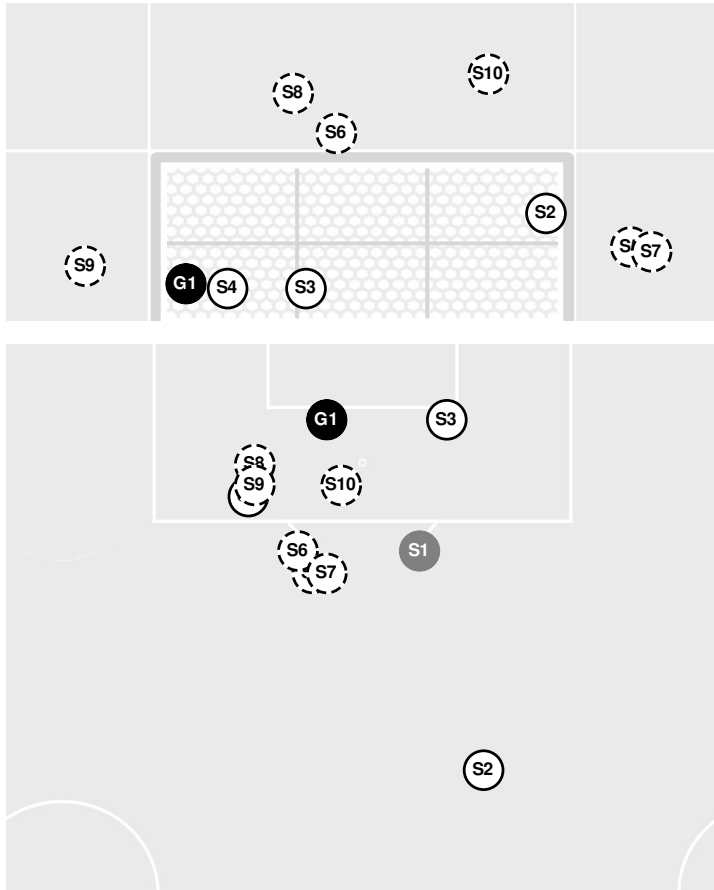

Official Soccer Shot Chart - Final
South Carolina vs Vanderbilt
 10/4/2024 Vanderbilt Soccer Complex, Nashville
 2024-25 Women's Soccer

Match Time: 7:00 PM
Match Duration: 02:00
Attendance: 751

Officials: Jonathan Weiner, Matt Drew, Lauren Gray, Ariel Mays

Shots by Half Intervals	Commodores	1st Half	2nd Half
		Commodores	4
	Gamecocks	8	7

Shot Chart

COMMODORES

GAMECOCKS

Shot Off Target
 Shot On Target
 Blocked
 Goal / Own Goal

Shot Summary

Official Soccer Shot Chart - Final
South Carolina vs Vanderbilt
10/4/2024 Vanderbilt Soccer Complex, Nashville
2024-25 Women's Soccer