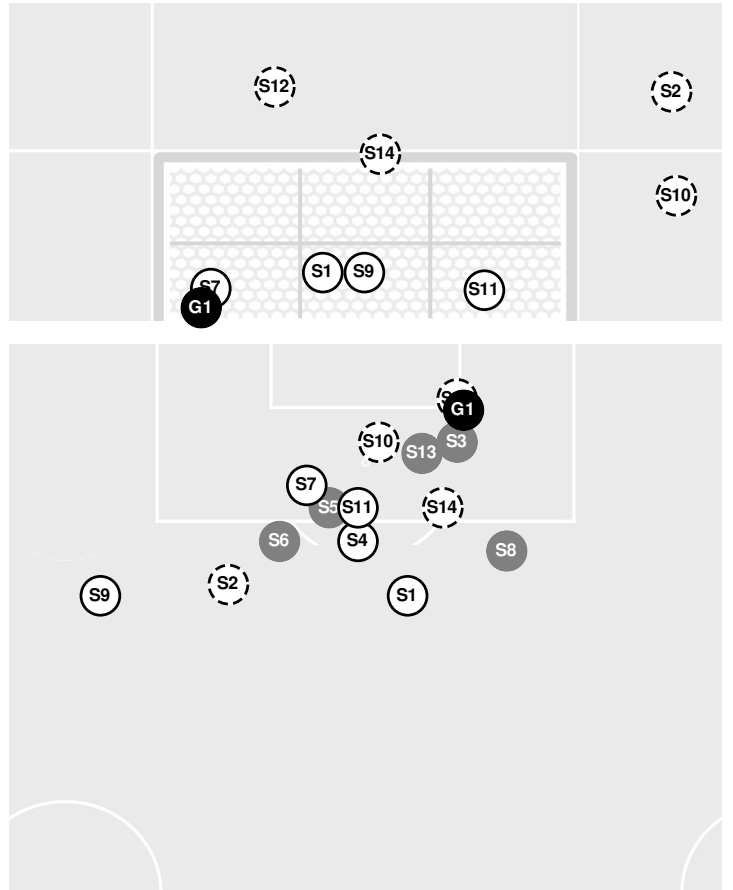

Official Soccer Shot Chart - Final
South Carolina vs Vanderbilt
 10/4/2024 Vanderbilt Soccer Complex, Nashville
 2024-25 Women's Soccer

Match Time: 7:00 PM
Match Duration: 02:00
Attendance: 751

Officials: Jonathan Weiner, Matt Drew, Lauren Gray, Ariel Mays

Shots by Half Intervals	Commodores	1st Half	2nd Half
		Commodores	4
	Gamecocks	8	7

Shot Chart

COMMODORES

GAMECOCKS

Shot Off Target
 Shot On Target
 Blocked
 Goal / Own Goal

Shot Summary

Official Soccer Shot Chart - Final
South Carolina vs Vanderbilt
10/4/2024 Vanderbilt Soccer Complex, Nashville
2024-25 Women's Soccer