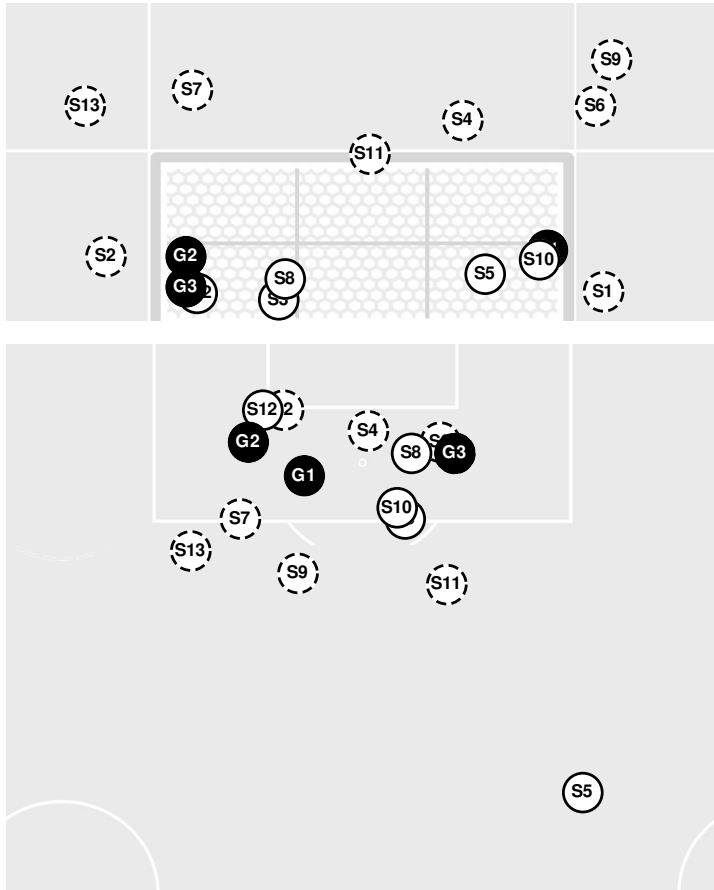

ALABAMA 1, VANDERBILT 1

- 50:49 Commodores substitution: Deresky, Rachel for Watts, Sydney.
- 51:41 Foul on Alabama.
- 52:11 Shot by Commodores Brighton, Abi, SAVE Lanyi, Ellie.
- 53:10 Crimson Tide substitution: Japic, Sydney for Labovic, Zivana.
- 54:24 Foul on Alabama.
- 55:05 Shot by Commodores Porter, Addie WIDE RIGHT.
- 56:01 Foul on Alabama.
- 56:47 Shot by Commodores Jones, Courtney HIGH.
- 57:26 Foul on Vanderbilt.
- 58:57 Corner kick by Commodores [58:57].
- 59:38 Shot by Commodores Brighton, Abi, SAVE by team.
- 60:21 Crimson Tide substitution: Sawan, Nedyia for Henderson, Kate.
- 60:21 Crimson Tide substitution: Silva, Cameron for Paul, Gianna.
- 60:21 Crimson Tide substitution: Garcia, Kennedy for Kunde, Leah.
- 62:26 Crimson Tide substitution: Meyer, Lexi for Kukan, Kiley.
- 63:08 Foul on Alabama.
- 63:43 Shot by Commodores Eggleston, Ella WIDE RIGHT.
- 63:51 Commodores substitution: Leskauskas, Julianne for Betts, Caroline.

ALABAMA 1, VANDERBILT 3

Alabama vs Vanderbilt

10/27/2024 Vanderbilt Soccer Complex, Nashville
2024-25 Women's Soccer

Officials:

Shots by Half Intervals

Commodores
Crimson Tide

	1st Half	2nd Half
Commodores	3	13
Crimson Tide	5	4

Shot Chart

COMMODORES

CRIMSON TIDE

S Shot Off Target
 S Shot On Target
 S Blocked
 G Goal / Own Goal

Shot Summary

Official Soccer Shot Chart - Final

Alabama vs Vanderbilt

10/27/2024 Vanderbilt Soccer Complex, Nashville
2024-25 Women's Soccer