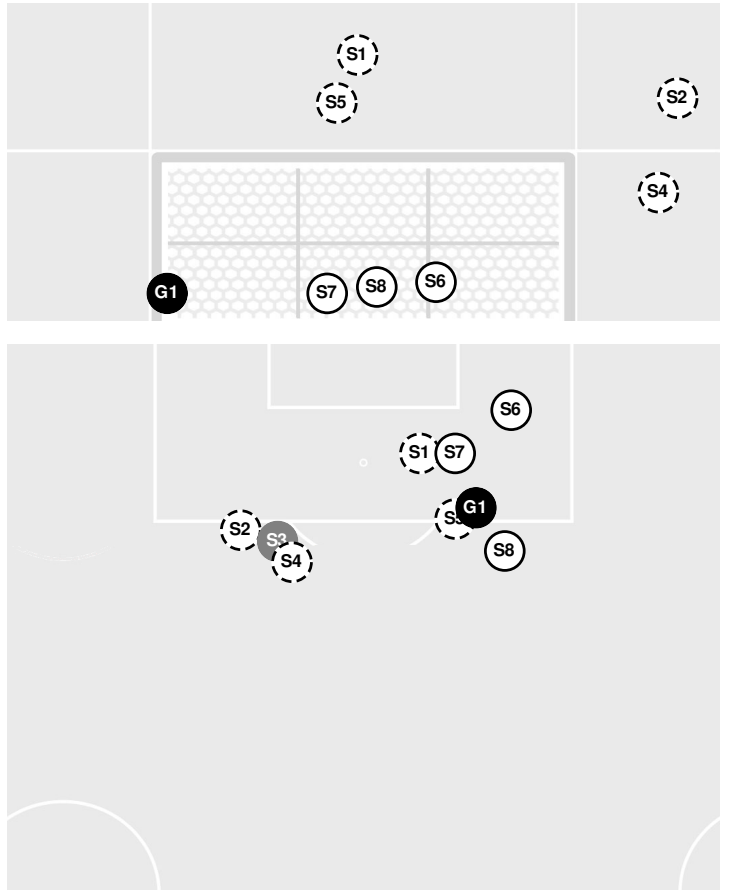

ALABAMA 1, VANDERBILT 1

- 50:49 Commodores substitution: Deresky, Rachel for Watts, Sydney.
- 51:41 Foul on Alabama.
- 52:11 Shot by Commodores Brighton, Abi, SAVE Lanyi, Ellie.
- 53:10 Crimson Tide substitution: Japic, Sydney for Labovic, Zivana.
- 54:24 Foul on Alabama.
- 55:05 Shot by Commodores Porter, Addie WIDE RIGHT.
- 56:01 Foul on Alabama.
- 56:47 Shot by Commodores Jones, Courtney HIGH.
- 57:26 Foul on Vanderbilt.
- 58:57 Corner kick by Commodores [58:57].
- 59:38 Shot by Commodores Brighton, Abi, SAVE by team.
- 60:21 Crimson Tide substitution: Sawan, Nedyia for Henderson, Kate.
- 60:21 Crimson Tide substitution: Silva, Cameron for Paul, Gianna.
- 60:21 Crimson Tide substitution: Garcia, Kennedy for Kunde, Leah.
- 62:26 Crimson Tide substitution: Meyer, Lexi for Kukan, Kiley.
- 63:08 Foul on Alabama.
- 63:43 Shot by Commodores Eggleston, Ella WIDE RIGHT.
- 63:51 Commodores substitution: Leskauskas, Julianne for Betts, Caroline.

ALABAMA 1, VANDERBILT 3

Alabama vs Vanderbilt

10/27/2024 Vanderbilt Soccer Complex, Nashville
2024-25 Women's Soccer

Officials:

Shots by Half Intervals

Commodores
Crimson Tide

	1st Half	2nd Half
Commodores	3	13
Crimson Tide	5	4

Shot Chart

COMMODORES

CRIMSON TIDE

S Shot Off Target
 S Shot On Target
 S Blocked
 G Goal / Own Goal

Shot Summary

Official Soccer Shot Chart - Final

Alabama vs Vanderbilt

10/27/2024 Vanderbilt Soccer Complex, Nashville
2024-25 Women's Soccer