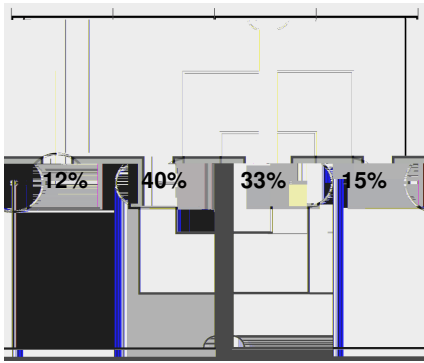

Official Soccer Box Score - Final
Vanderbilt vs Penn State
11/24/2024 Seminole Soccer Complex, Tallahassee
2024-25 Women's Soccer

Match Time: 5:30 PM
Match Duration: 02:02
Attendance: 193

Officials:

Attacking Direction →

18	TOTAL SHOTS	7
7	SHOTS ON TARGET	5
2	SAVES	6
4	CORNERS	5
1	OFFSIDES	0
0	YELLOW CARDS	0
0	RED CARDS	0
53%	POSSESSION TOTAL	47%