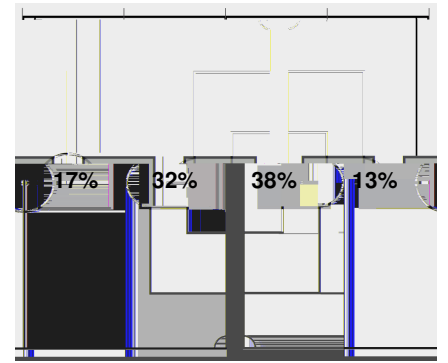

← Attacking Direction

_____
Official's signature