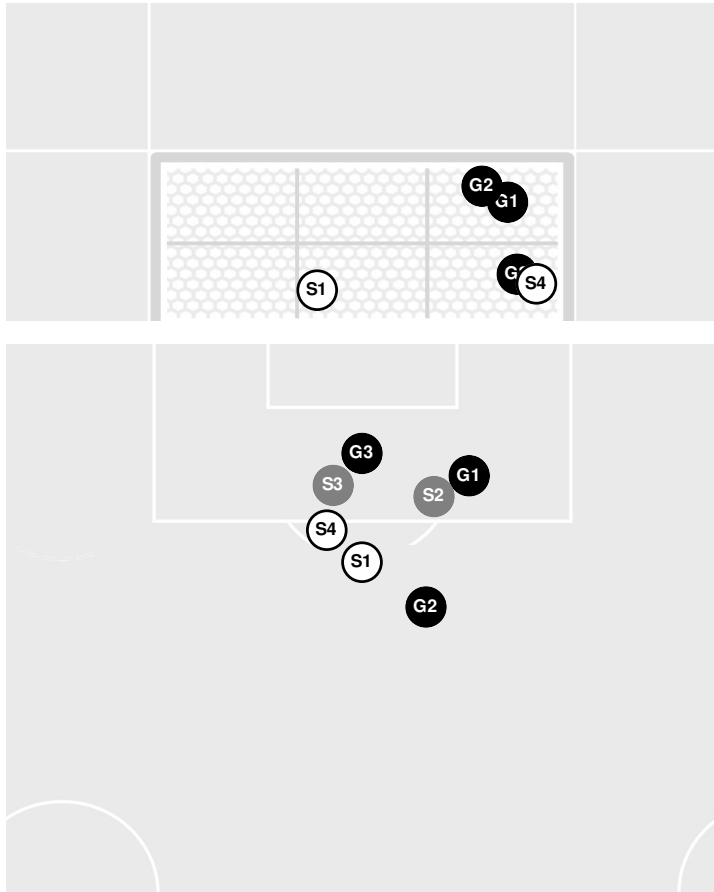

VANDERBILT 0, PENN STATE 2

Official Soccer Shot Chart - Final
Vanderbilt vs Penn State
 11/24/2024 Seminole Soccer Complex, Tallahassee
 2024-25 Women's Soccer

Match Time: 5:30 PM
Match Duration: 02:02
Attendance: 193

Officials:

Shots by Half Intervals	Nittany Lions	1st Half	2nd Half	
		Commodores	2	5

Shot Chart

NITTANY LIONS

COMMODORES

(S) Shot Off Target (S) Shot On Target (B) Blocked (G) Goal / Own Goal

Shot Summary

Official Soccer Shot Chart - Final
Vanderbilt vs Penn State
11/24/2024 Seminole Soccer Complex, Tallahassee
2024-25 Women's Soccer