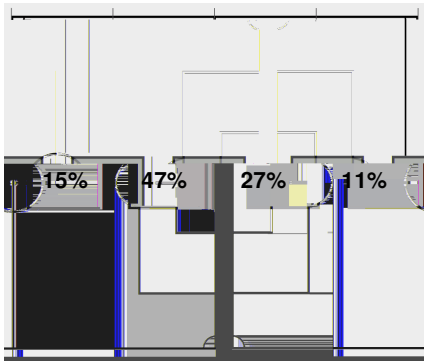

Official Soccer Box Score - First Half
Vanderbilt vs Penn State
11/24/2024 Seminole Soccer Complex, Tallahassee
2024-25 Women's Soccer

Match Time: 5:30 PM
Match Duration: 02:02
Attendance: 193

Officials:

Attacking Direction →

5	TOTAL SHOTS	2
3	SHOTS ON TARGET	2
1	SAVES	2
0	CORNERS	3
0	OFFSIDES	0
0	YELLOW CARDS	0
0	RED CARDS	0
47%	POSSESSION TOTAL	53%