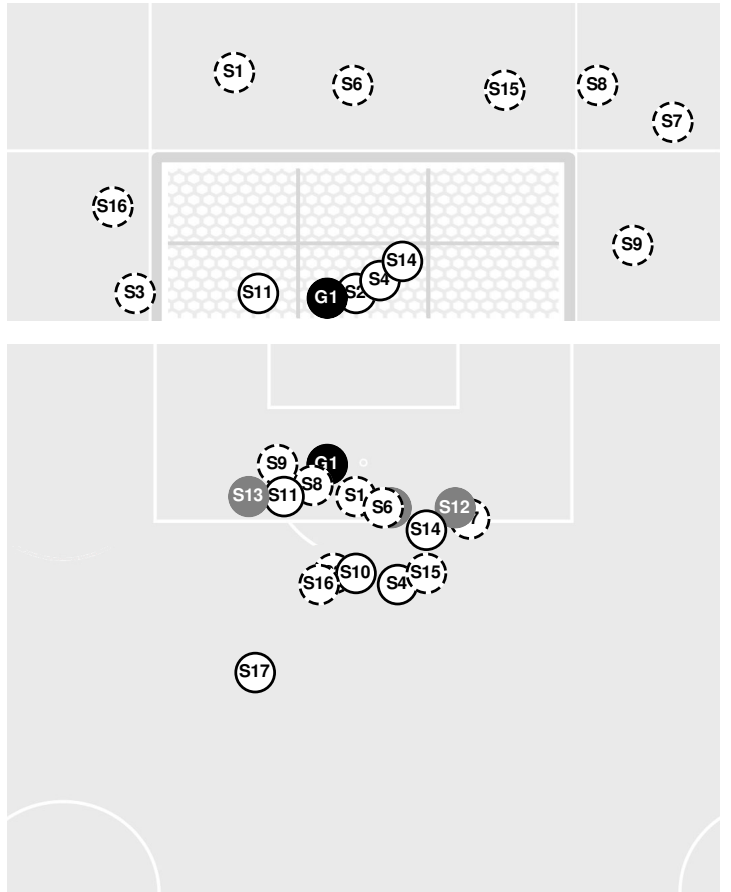

Officials:

Vanderbilt (10-4-7) vs.
 Penn State (15-6-3)
 Date: 11/24/2024 • Attendance: 193

Goals by period	1	2	Total
Commodores	1	0	1
Nittany Lions	1	2	3

Vanderbilt

Pos	#	Player	Sh	SO	G	A	Fo	Min
gk	0	Sara Wojdelko	-	-	-	-	-	90
def	3	Jessica Hinton	-	-	-	-	1	90
fwd	5	Caroline Betts	2	2	1	-	-	69
mid	12	Hannah McLaughlin	-	-	-	-	-	90
fwd	13	Ella Eggleston	4	-	-	-	1	57
fwd	15	Sydney Watts	3	1	-	-	-	77
fwd	17	Rachel Deresky	1	1	-	-	1	90
mid	23	Maci Teater	3	1	-	-	1	82
mid	24	Courtney Jones	1	1	-	-	3	76
def	27	Alex Wagner	-	-	-	-	-	73
mid	33	Abi Brighton	4	1	-	-	2	90
-- Substitutes --								
	11	Melania Fullerton	-	-	-	-	-	22
	14	Mia Castillo	-	-	-	-	-	15
	16	Francesca Yanchuk	-	-	-	-	-	18
	18	Mia Gonzalez	-	-	-	-	4	13
	21	Mary Beth McLaughlin	-	-	-	-	-	31
	99	Julianne Leskauskas	-	-	-	-	-	7
Totals			18	7	1	-	13	

VANDERBILT 0, PENN STATE 2

Official Soccer Shot Chart - Final
Vanderbilt vs Penn State
 11/24/2024 Seminole Soccer Complex, Tallahassee
 2024-25 Women's Soccer

Match Time: 5:30 PM
Match Duration: 02:02
Attendance: 193

Officials:

Shots by Half Intervals	Nittany Lions	1st Half	2nd Half	
		Commodores	2	5

Shot Chart

NITTANY LIONS

COMMODORES

(S) Shot Off Target (S) Shot On Target (B) Blocked (G) Goal / Own Goal

Shot Summary

Official Soccer Shot Chart - Final
Vanderbilt vs Penn State
11/24/2024 Seminole Soccer Complex, Tallahassee
2024-25 Women's Soccer

Match Time: 5:30 PM
Match Duration: 02:02
Attendance: 193

Officials:

NITTANY LIONS

No	Time	Player	Description
S1	30'	14 , Kaitlyn MacBean	Saved
G1	42'	16 , Aubrey Kulpa	
S2	52'	32 , Natalie Wilson	Blocked
S3	56'	11 , Jordan Fusco	Blocked
G2	59'	32 , Natalie Wilson	
G3	66'	22 , Rowan Lapi	
S4	78'	32 , Natalie Wilson	Saved