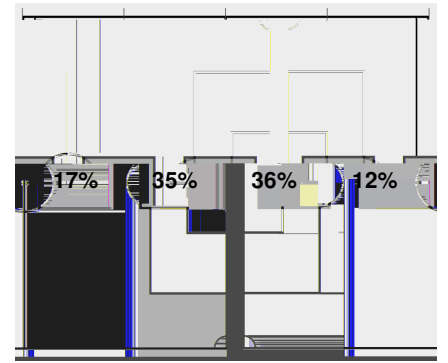

← Attacking Direction

_____
Official's signature