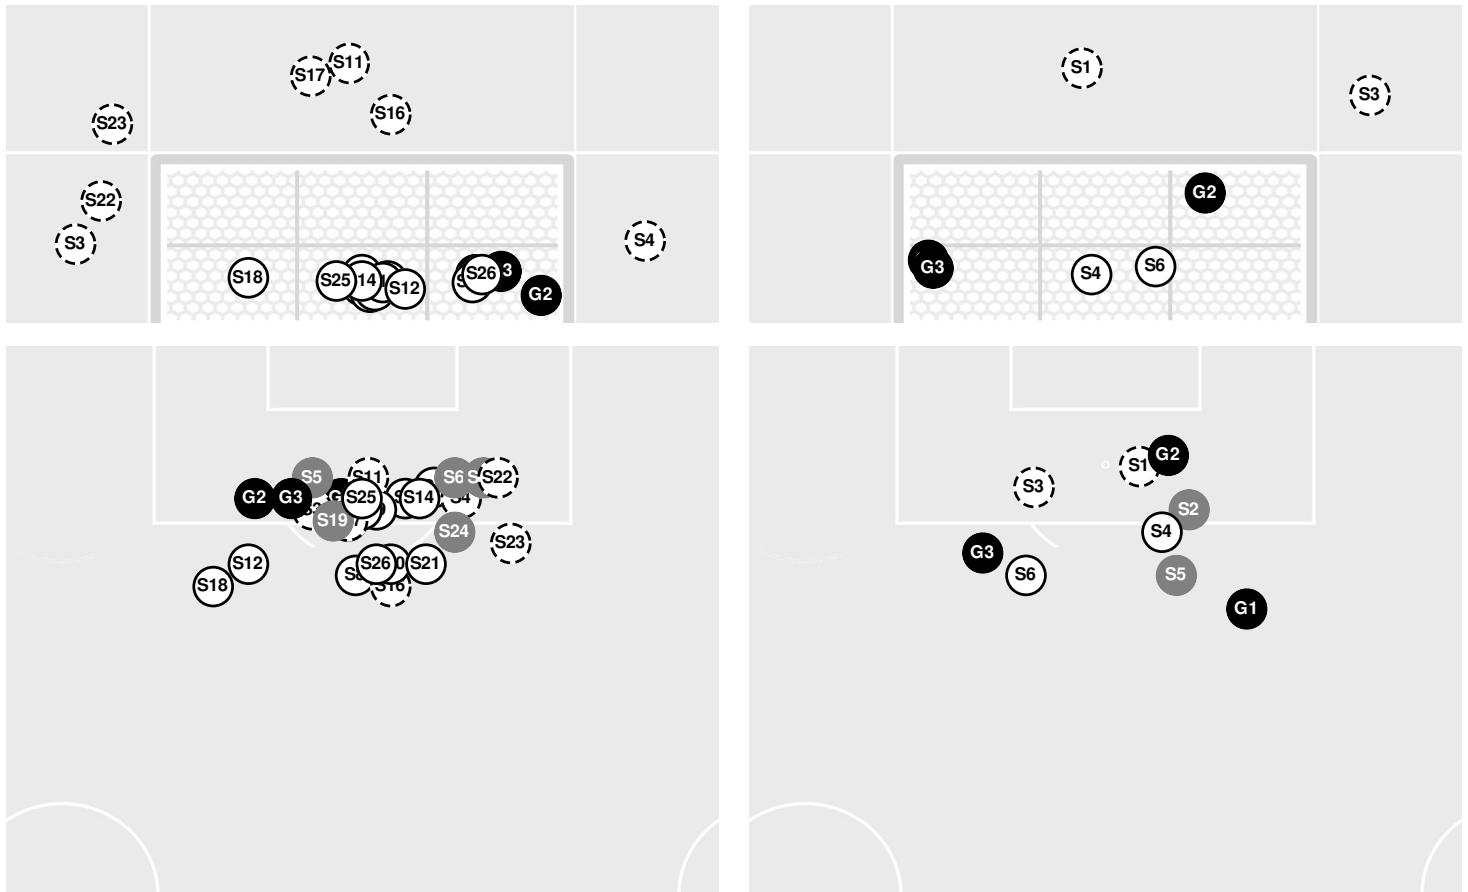

Officials: Richonne Clark, Shevah Rezaee, Thomas Brigman, Mario Maric

Shots by Half Intervals	Seminoles	1st Half	2nd Half	1st OT	2nd OT	
		4	9	15	5	0
	Commodores		2	1	2	

Shot Chart

SEMINOLES

COMMODORES

⊖ Shot Off Target   ⊙ Shot On Target   ⊘ Blocked   ● Goal / Own Goal

Shot Summary