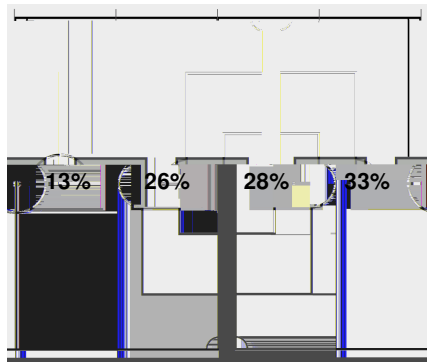

**Cautions and ejections:**

YC - Bisons #10 47:53; YC - Commodores #16 55:44; YC - Commodores #99 76:08

Stadium: Vanderbilt Soccer Complex

Officials:

Offsides: Lipscomb 2, Vanderbilt 1.

Attacking Direction →