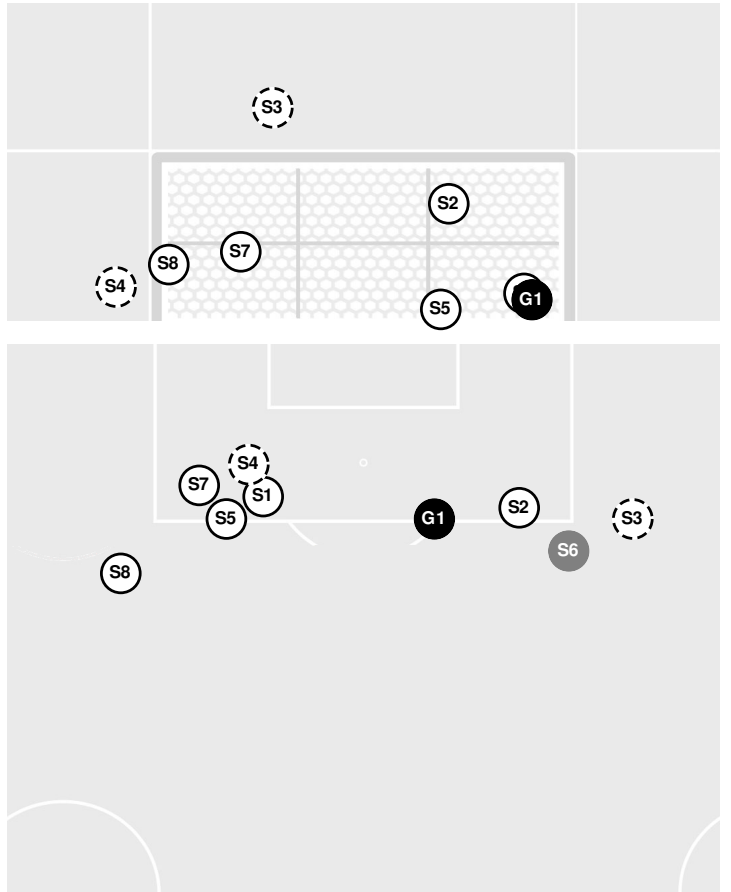

### **LIPSCOMB 0, VANDERBILT 2**

- 67:24 Commodores substitution: Gonzalez, Mia for Watts, Sydney.  
69:09 Commodores substitution: Akyirem, Vivian for Deresky, Rachel.  
69:54 Corner kick by Bisons [69:54].  
70:46 Shot by Bisons James, Taylor WIDE LEFT.  
71:32 Shot by Bisons De Fini, London, SAVE Wojdelko, Sara.  
72:15 Commodores substitution: Teater, Maci for Hinton, Jessica.  
72:15 Commodores substitution: McLaughlin, Mary Beth for McLaughlin, Hannah.  
72:15 Commodores substitution: Fife, Ellie for Brighton, Abi.  
73:16 Foul on Lipscomb.  
74:52 Commodores substitution: Devine, Kate for Wojdelko, Sara.  
74:52 Bisons substitution: Swoopes, Lauren for Cesar, Kaïna.  
76:08 Yellow card on Commodores Leskauskas, Julianne.  
76:08 Foul on Vanderbilt.  
77:31 Commodores substitution: Calnek, Nyela for Eggleston, Ella.  
77:31 Bisons substitution: Weiss, Lauren for Johnson, Hailey.  
77:31 Bisons substitution: Iliff, Chloe for De Fini, London.  
77:31 Bisons substitution: Jalayer, Kam for Brightwell, Katie.  
77:31 Bisons substitution: Rhodes, Maddy for Prejean, Jaide Simone.  
78:24 Foul on Vanderbilt.  
78:27 Shot by Bisons Doolittle, Rebekah BLOCKED.  
78:36 Shot by Bisons Jalayer, Kam, SAVE Devine, Kate.  
79:43 Shot by Commodores Leskauskas, Julianne BLOCKED.  
79:51 Foul on Vanderbilt.  
80:38 Foul on Lipscomb.  
81:18 Commodores substitution: Slay, Ava for Wagner, Alex.  
81:55 Shot by Commodores Akyirem, Vivian, SAVE Swoopes, Lauren.  
82:02 Shot by Commodores Leskauskas, Julianne WIDE RIGHT.  
83:01 Shot by Bisons Pralle, Kiara, SAVE Devine, Kate.  
84:04 GOAL by Bisons Iliff, Chloe, Assist by James, Taylor, goal number 1 for season.

### **LIPSCOMB 1, VANDERBILT 2**

**Officials:**

Shots by Half Intervals		1st Half	2nd Half
Commodores		7	6
Bisons		1	8

**Shot Chart**

**COMMODORES**

**BISONS**

Shot Off Target  
 Shot On Target  
 Blocked  
 Goal / Own Goal

**Shot Summary**

Official Soccer Shot Chart - Final