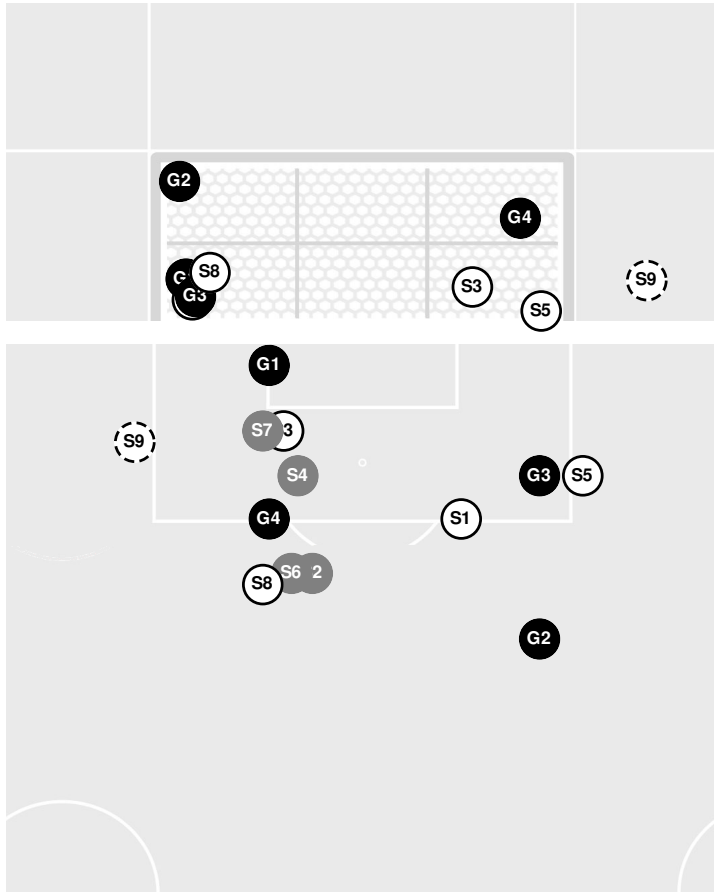

### **LIPSCOMB 1, VANDERBILT 2**

**Officials:**

Shots by Half Intervals		1st Half	2nd Half
Commodores		7	6
Bisons		1	8

**Shot Chart**

**COMMODORES**

**BISONS**

Shot Off Target  
 Shot On Target  
 Blocked  
 Goal / Own Goal

**Shot Summary**

Official Soccer Shot Chart - Final