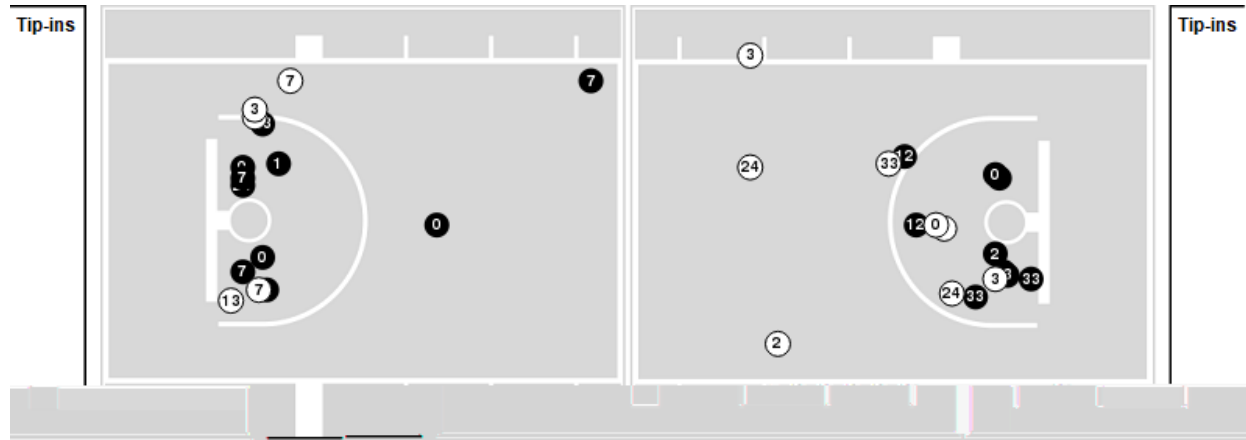

Blow Up Chart

● Made   ○ Missed   N - Player Number

Ole Miss	M/A	%
Field Goals	33/63	52
2 Points	24/41	59
3 Points	9/22	41
Free Throws	12/13	92

Ole Miss	M/A	%
Points in the Paint	38 (19 / 31)	61
Fast Break Points	10 (5/5)	100
Second Chance Points	10 (6/12)	50
Effective FG%	60