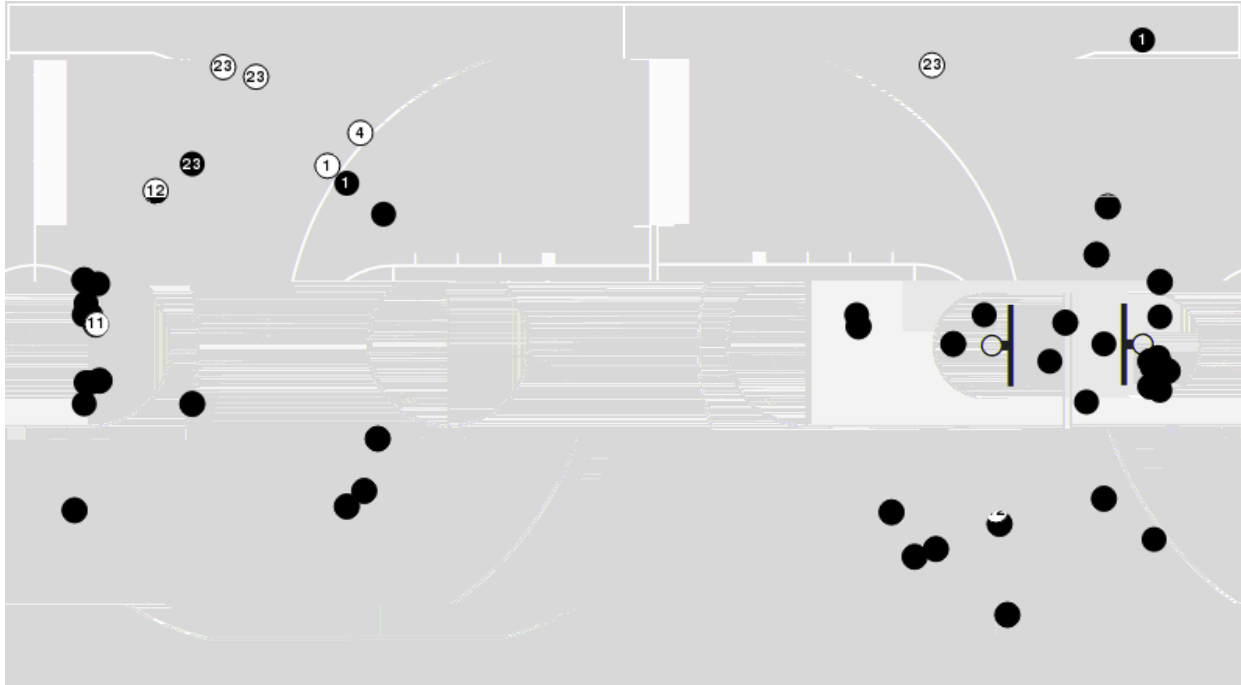

Vanderbilt at Ole Miss

01/09/25 The Sandy and John Black Pavilion at Ole Miss, Oxford, Miss.
2024-25 Ole Miss Women's Basketball

Game Time: 5:00 PM
Game Duration: 1:51
Attendance: 3,825

Officials: Dee Kantner, Melissa Barlow, Jeffrey Smith

Players => AllFG Types=>AllResults=>All
Vanderbilt

All Field Goals