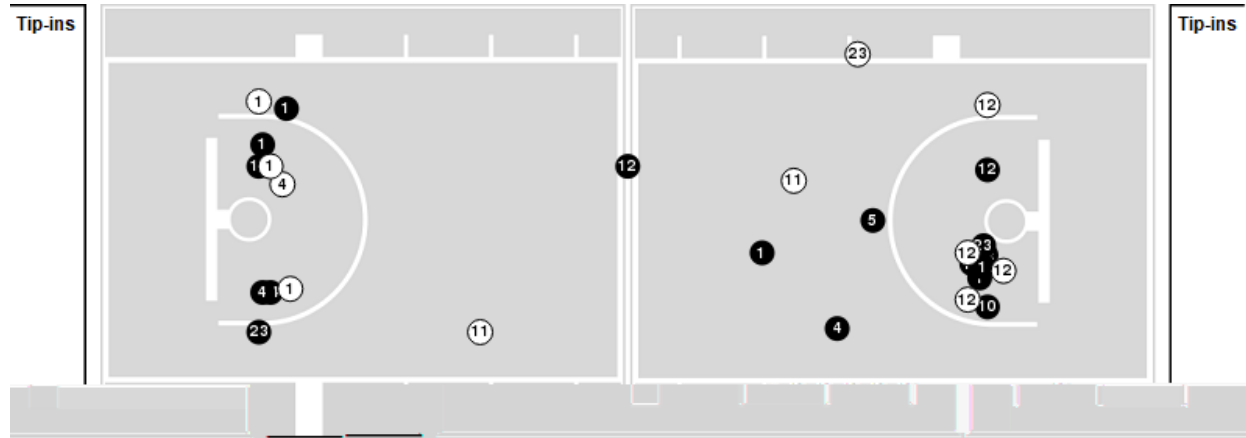

Blow Up Chart

● Made   ○ Missed   N - Player Number

Vanderbilt	M/A	%
Field Goals	23/53	43
2 Points	19/36	53
3 Points	4/17	24
Free Throws	9/14	64

Vanderbilt	M/A	%
Points in the Paint	34 (17 / 27)	63
Fast Break Points	7 (3/3)	100
Second Chance Points	9 (4/5)	80
Effective FG%	47