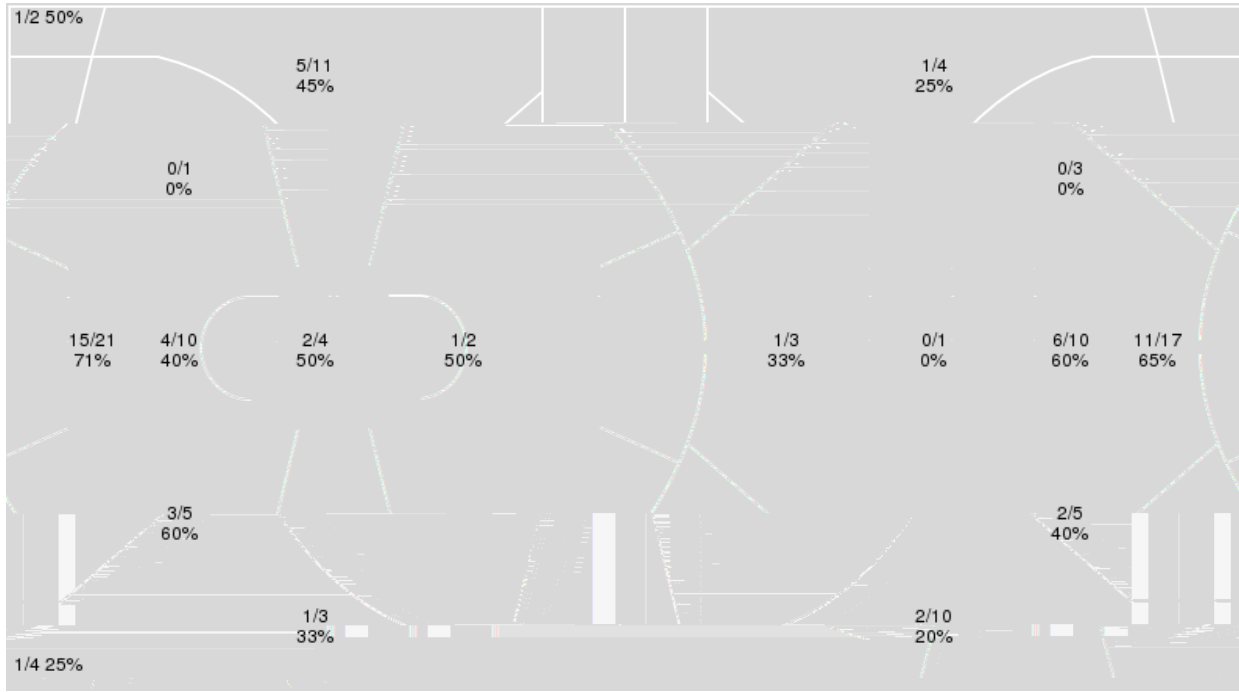

Vanderbilt at Ole Miss

01/09/25 The Sandy and John Black Pavilion at Ole Miss, Oxford, Miss.
2024-25 Ole Miss Women's Basketball

Game Time: 5:00 PM
Game Duration: 1:51
Attendance: 3,825

Officials: Dee Kantner, Melissa Barlow, Jeffrey Smith

{ Players => 0, 1, 2, 3, 7, 9, 10, 11, 12, 13, 14, 20, 24, 33, 35; } FG
Types => All; Results => All;

{ Players => All; } FG Types => All; Results => All;

Vanderbilt

Ole Miss

Ole Miss	M/A	%
Field Goals	33/63	52
2 Points	24/41	59
3 Points	9/22	41
Free Throws	12/13	92

Vanderbilt	M/A	%
Field Goals	23/53	43
2 Points	19/36	53
3 Points	4/17	24
Free Throws	9/14	64