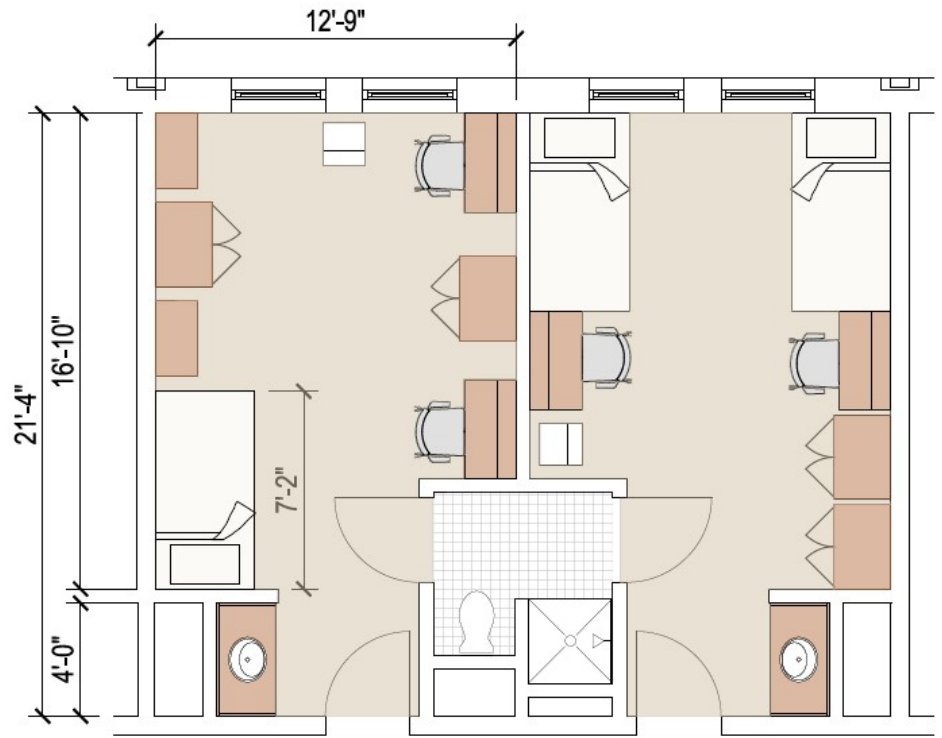

Baldwin, Ingels, Smith, Roselle

4-Person Suite White

All measurements are listed as L x W x H

Common Area (Per room)

Closet Shelf: 5'0" x 2'0"

Ceiling to Closet Shelf: 4'0"

Closet Shelf to Floor: 5'0"

Microfridge: 1'6" x 1'6" x 3'4"

Microwave: 1'6" x 1'0" x 9"

Freezer: 1'6" x 1'6" x 9"

Refrigerator: 1'6" x 1'6" x 1'8"

Vanity Sink Counter Top: 4'11" x 2'0" x 2'9"

Sink: 1'9" x 1'4" x 6"

Bathroom

Toilet: 2'6" x 1'2" x 2'5"

Shower (from Shower Rod): 3'10" x 2'10" x 6'6"

Bedroom

Desk (x2 per room): 3'6" x 1'10" x 2'6"

Bed Frame: 7'0" x 3'16" x 1'10"

Wardrobe: 84" x 36" x 24"

4-Drawer Dresser (x2 per room): 2'8" x 1'6" x 1'8"

Window: 5'0" x 5'5"

Length to floor: 7'8"

All the windows are not the same size.