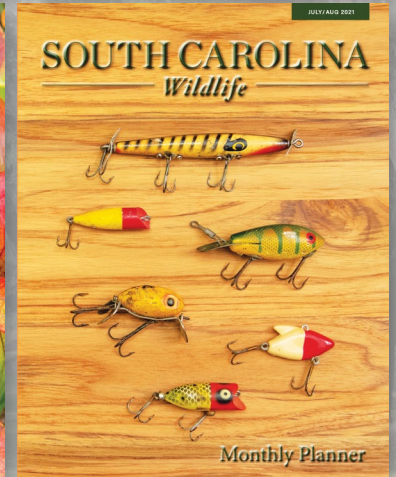

SOUTH CAROLINA

Wildlife

BRING THE GREAT OUTDOORS RIGHT TO YOUR LIVING ROOM!

Each edition of *South Carolina Wildlife* delivers the great outdoors right to your living room — featuring off-road adventures, conservation milestones and field notes illustrated by brilliant nature photography and artwork.

Visit www.scwildlife.com
to subscribe today!