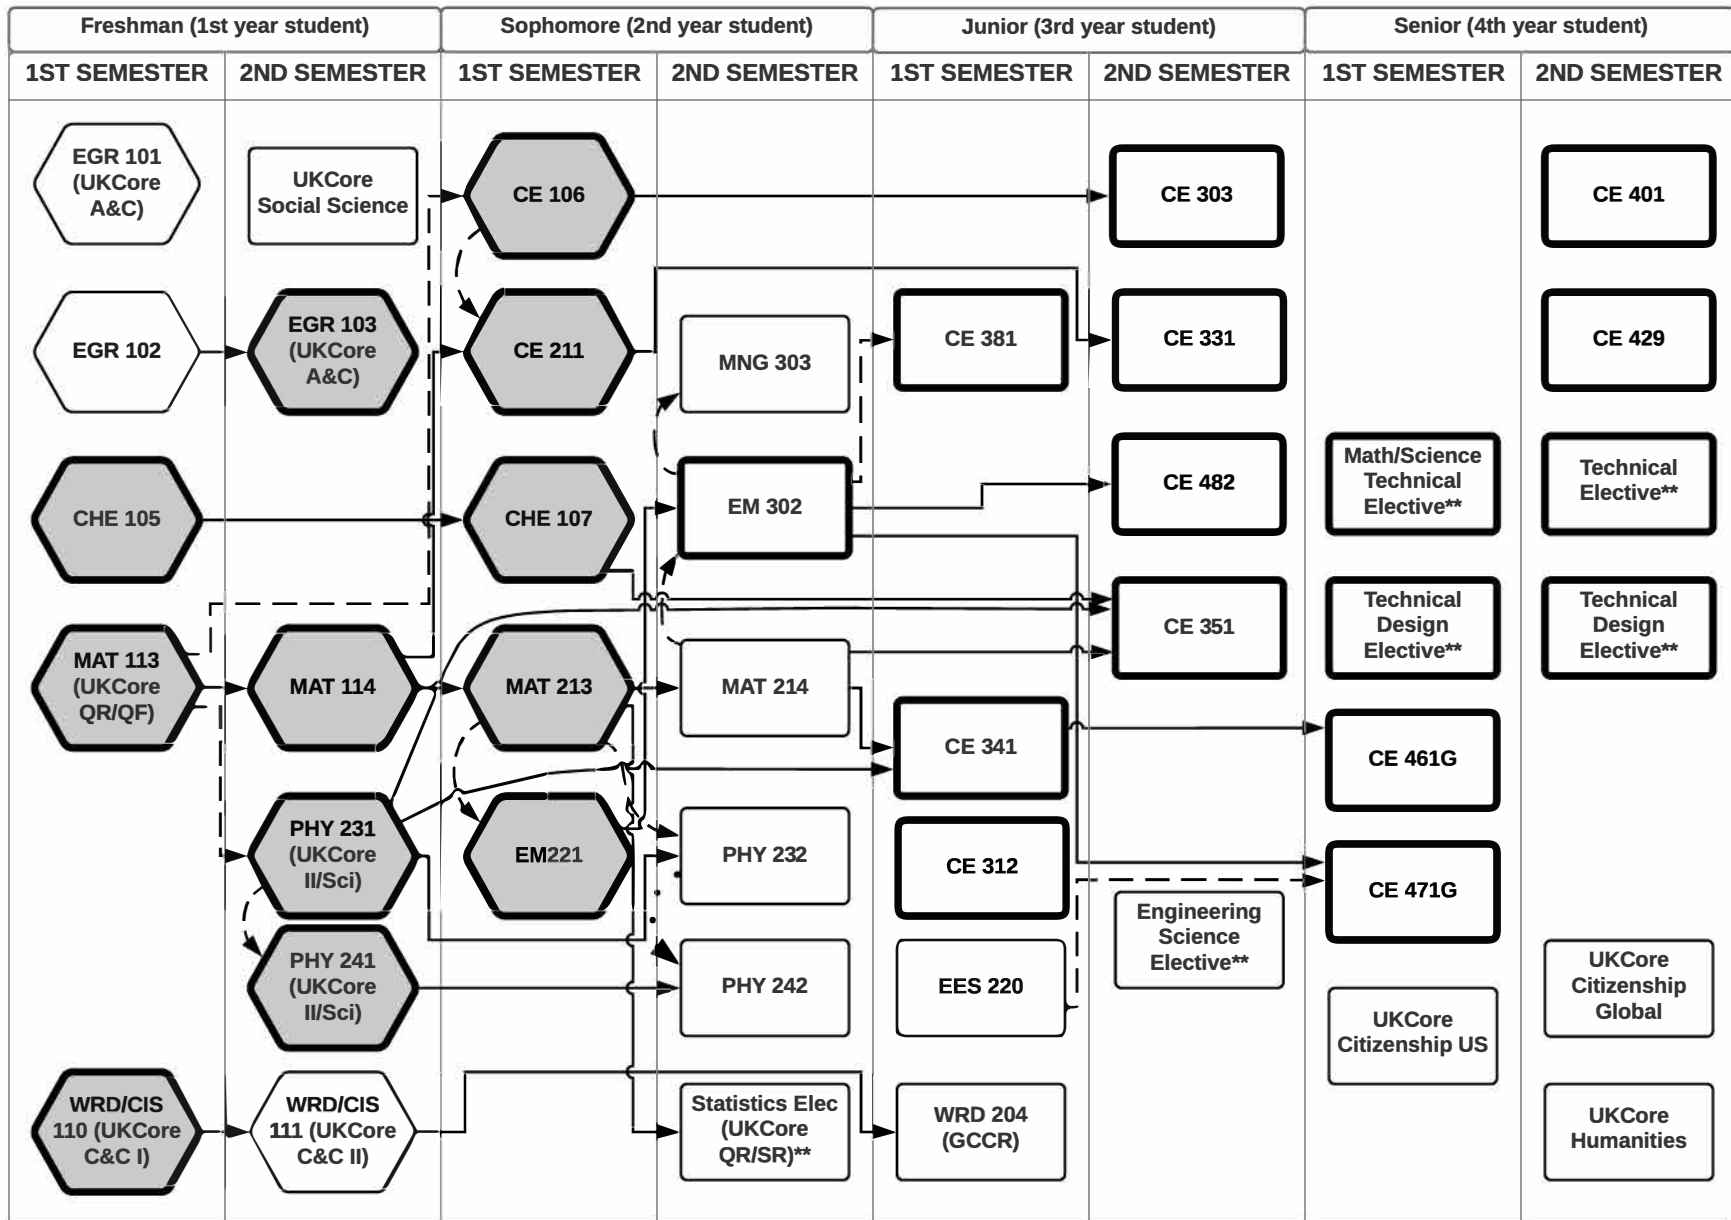

# B.S.C.E. CURRICULUM 2023-24

→ Pre-requisite Course

- - → Pre-requisite or Concurrent Course

• ► Concurrent Course

Pre-major Course

Engineering Standing Core Course

Major Course

Must earn C or better

\*\* See Course Description for list of concurrent and/or prerequisite