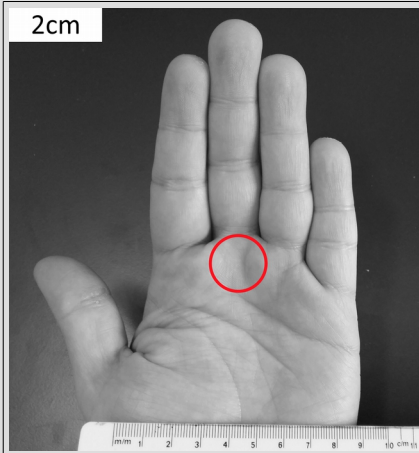

HAIL Size Comparisons for ESWD Reports

Hail-in-hand* Photo Relations

Large Hail

Large Hail

Large Hail

Very Large Hail

Very Large Hail

Very Large Hail

Very Large Hail

Giant Hail

Giant Hail

* Hail-in-hand comparisons based on male hand of average size (8-9 cm palm width). Even if male hands differ in finger shapes, palm sizes are predominantly 8-9.5 cm. Female hands mostly show a palm width of 7-8.5 cm, so reduce estimate by 0.5 cm (<5 cm i.d.) or 1.0 cm (>5 cm i.d.).

Hail Size Estimates Based On Objects (European-based)

Object	Size Estimate / Standard Size	ESWD Transmission Size
Thumbnail	1.3-1.8 cm	Do Not Use For ESWD Reports
Cherry	1.7-2.1 cm	2 cm
Hazelnut	1.7-2.2 cm	2 cm
Thumb	1.7-2.4 cm	2 cm
10-Euro-Cent-Coin	1.97 cm	2 cm
1-Ruble-Coin (RU)	2.05 cm	2 cm
5-Euro-Cent-Coin	2.13 cm	2 cm
2-Złoty-Coin (PL)	2.15 cm	2 cm
20-Euro-Cent-Coin	2.23 cm	2 cm
1-Złoty-Coin (PL)	2.30 cm	2.5 cm
1-Euro-Coin	2.33 cm	2.5 cm
1-Pound-Coin (UK)	2.34 cm	2.5 cm
100-Forint-Coin (HU)	2.38 cm	2.5 cm
5-Złoty-Coin (PL)	2.40 cm	2.5 cm
50-Euro-Cent-Coin	2.43 cm	2.5 cm
5-Ruble-Coin (RU)	2.50 cm	2.5 cm
2-Euro-Coin	2.58 cm	2.5 cm
Walnut	2.7-4.1 cm	3 cm
50-Koruna-Coin (CZ)	2.75 cm	3 cm
200-Forint-Coin (HU)	2.82 cm	3 cm
Pigeons Egg	3.0-3.5 cm	3 cm
Ping Pong / Table Tennis Ball	4.0 cm	4 cm
Golf Ball	4.3 cm	4 cm
Chicken Egg	4.2-5.5 cm	5 cm
Saturn Peach (prunus persica)	6 cm	6 cm
Kiwifruit	6.0-6.4 cm	6 cm
Tennis Ball	6.5-7.3 cm	7 cm
Apple	6-8 cm	7 cm
Peach	7-9 cm	8 cm
Orange	6-10 cm	8 cm
Fist	~7-8.5 cm (female) / ~8-9.5 cm (male)	8 or 9 cm
Lemon	8-10 cm	9 cm
Goose Egg	8.5-10.2 cm	9 cm