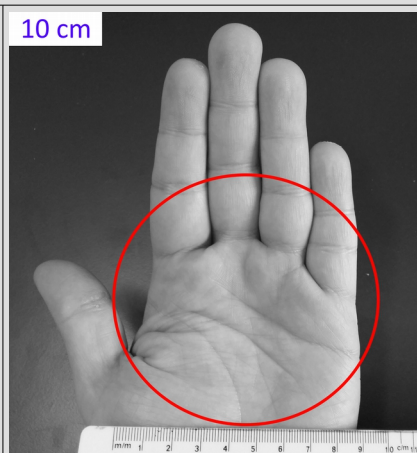

HAIL Size Comparisons for ESWD Reports

Hail-in-hand* Photo Relations

Large Hail

Large Hail

Large Hail

Very Large Hail

Very Large Hail

Very Large Hail

Very Large Hail

Giant Hail

Giant Hail

* Hail-in-hand comparisons based on male hand of average size (8-9 cm palm width). Even if male hands differ in finger shapes, palm sizes are predominantly 8-9.5 cm. Female hands mostly show a palm width of 7-8.5 cm, so reduce estimate by 0.5 cm (<5 cm i.d.) or 1.0 cm (>5 cm i.d.).

Hail Size Estimates Based On Objects (European-based)

Object	Size Estimate / Standard Size	ESWD Transmission Size
Thumbnail	1.3-1.8 cm	Do Not Use For ESWD Reports
Cherry	1.7-2.1 cm	2 cm
Hazelnut	1.7-2.2 cm	2 cm
Thumb	1.7-2.4 cm	2 cm
10-Euro-Cent-Coin	1.97 cm	2 cm
1-Ruble-Coin (RU)	2.05 cm	2 cm
5-Euro-Cent-Coin	2.13 cm	2 cm
2-Złoty-Coin (PL)	2.15 cm	2 cm
20-Euro-Cent-Coin	2.23 cm	2 cm
1-Złoty-Coin (PL)	2.30 cm	2.5 cm
1-Euro-Coin	2.33 cm	2.5 cm
1-Pound-Coin (UK)	2.34 cm	2.5 cm
100-Forint-Coin (HU)	2.38 cm	2.5 cm
5-Złoty-Coin (PL)	2.40 cm	2.5 cm
50-Euro-Cent-Coin	2.43 cm	2.5 cm
5-Ruble-Coin (RU)	2.50 cm	2.5 cm
2-Euro-Coin	2.58 cm	2.5 cm
Walnut	2.7-4.1 cm	3 cm
50-Koruna-Coin (CZ)	2.75 cm	3 cm
200-Forint-Coin (HU)	2.82 cm	3 cm
Pigeons Egg	3.0-3.5 cm	3 cm
Ping Pong / Table Tennis Ball	4.0 cm	4 cm
Golf Ball	4.3 cm	4 cm
Chicken Egg	4.2-5.5 cm	5 cm
Saturn Peach (prunus persica)	6 cm	6 cm
Kiwifruit	6.0-6.4 cm	6 cm
Tennis Ball	6.5-7.3 cm	7 cm
Apple	6-8 cm	7 cm
Peach	7-9 cm	8 cm
Orange	6-10 cm	8 cm
Fist	~7-8.5 cm (female) / ~8-9.5 cm (male)	8 or 9 cm
Lemon	8-10 cm	9 cm
Goose Egg	8.5-10.2 cm	9 cm