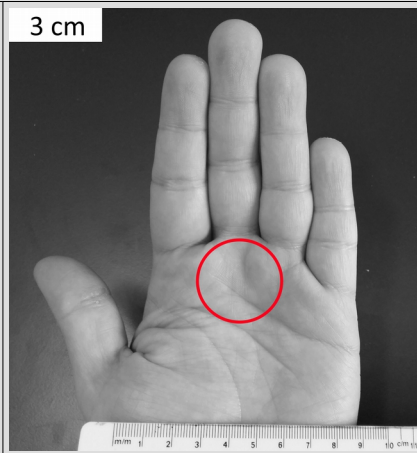

HAIL Size Comparisons for ESWD Reports

Hail-in-hand* Photo Relations

Large Hail

Large Hail

Large Hail

Very Large Hail

Very Large Hail

Very Large Hail

Very Large Hail

Giant Hail

Giant Hail

* Hail-in-hand comparisons based on male hand of average size (8-9 cm palm width). Even if male hands differ in finger shapes, palm sizes are predominantly 8-9.5 cm. Female hands mostly show a palm width of 7-8.5 cm, so reduce estimate by 0.5 cm (<5 cm i.d.) or 1.0 cm (>5 cm i.d.).

Hail Size Estimates Based On Objects (European-based)

Object	Size Estimate / Standard Size	ESWD Transmission Size
Thumbnail	1.3-1.8 cm	Do Not Use For ESWD Reports
Cherry	1.7-2.1 cm	2 cm
Hazelnut	1.7-2.2 cm	2 cm
Thumb	1.7-2.4 cm	2 cm
10-Euro-Cent-Coin	1.97 cm	2 cm
1-Ruble-Coin (RU)	2.05 cm	2 cm
5-Euro-Cent-Coin	2.13 cm	2 cm
2-Złoty-Coin (PL)	2.15 cm	2 cm
20-Euro-Cent-Coin	2.23 cm	2 cm
1-Złoty-Coin (PL)	2.30 cm	2.5 cm
1-Euro-Coin	2.33 cm	2.5 cm
1-Pound-Coin (UK)	2.34 cm	2.5 cm
100-Forint-Coin (HU)	2.38 cm	2.5 cm
5-Złoty-Coin (PL)	2.40 cm	2.5 cm
50-Euro-Cent-Coin	2.43 cm	2.5 cm
5-Ruble-Coin (RU)	2.50 cm	2.5 cm
2-Euro-Coin	2.58 cm	2.5 cm
Walnut	2.7-4.1 cm	3 cm
50-Koruna-Coin (CZ)	2.75 cm	3 cm
200-Forint-Coin (HU)	2.82 cm	3 cm
Pigeons Egg	3.0-3.5 cm	3 cm
Ping Pong / Table Tennis Ball	4.0 cm	4 cm
Golf Ball	4.3 cm	4 cm
Chicken Egg	4.2-5.5 cm	5 cm
Saturn Peach (prunus persica)	6 cm	6 cm
Kiwifruit	6.0-6.4 cm	6 cm
Tennis Ball	6.5-7.3 cm	7 cm
Apple	6-8 cm	7 cm
Peach	7-9 cm	8 cm
Orange	6-10 cm	8 cm
Fist	~7-8.5 cm (female) / ~8-9.5 cm (male)	8 or 9 cm
Lemon	8-10 cm	9 cm
Goose Egg	8.5-10.2 cm	9 cm