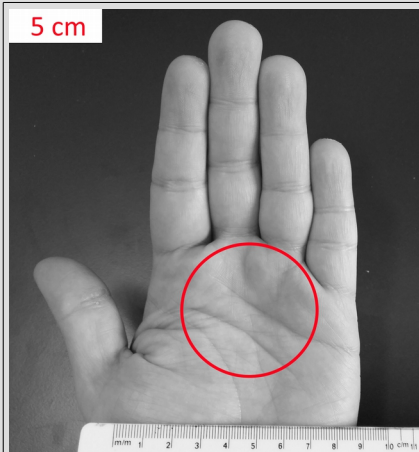

HAIL Size Comparisons for ESWD Reports

Hail-in-hand* Photo Relations

Large Hail

Large Hail

Large Hail

Very Large Hail

Very Large Hail

Very Large Hail

Very Large Hail

Giant Hail

Giant Hail

* Hail-in-hand comparisons based on male hand of average size (8-9 cm palm width). Even if male hands differ in finger shapes, palm sizes are predominantly 8-9.5 cm. Female hands mostly show a palm width of 7-8.5 cm, so reduce estimate by 0.5 cm (<5 cm i.d.) or 1.0 cm (>5 cm i.d.).

Hail Size Estimates Based On Objects (European-based)

Object	Size Estimate / Standard Size	ESWD Transmission Size
Thumbnail	1.3-1.8 cm	Do Not Use For ESWD Reports
Cherry	1.7-2.1 cm	2 cm
Hazelnut	1.7-2.2 cm	2 cm
Thumb	1.7-2.4 cm	2 cm
10-Euro-Cent-Coin	1.97 cm	2 cm
1-Ruble-Coin (RU)	2.05 cm	2 cm
5-Euro-Cent-Coin	2.13 cm	2 cm
2-Złoty-Coin (PL)	2.15 cm	2 cm
20-Euro-Cent-Coin	2.23 cm	2 cm
1-Złoty-Coin (PL)	2.30 cm	2.5 cm
1-Euro-Coin	2.33 cm	2.5 cm
1-Pound-Coin (UK)	2.34 cm	2.5 cm
100-Forint-Coin (HU)	2.38 cm	2.5 cm
5-Złoty-Coin (PL)	2.40 cm	2.5 cm
50-Euro-Cent-Coin	2.43 cm	2.5 cm
5-Ruble-Coin (RU)	2.50 cm	2.5 cm
2-Euro-Coin	2.58 cm	2.5 cm
Walnut	2.7-4.1 cm	3 cm
50-Koruna-Coin (CZ)	2.75 cm	3 cm
200-Forint-Coin (HU)	2.82 cm	3 cm
Pigeons Egg	3.0-3.5 cm	3 cm
Ping Pong / Table Tennis Ball	4.0 cm	4 cm
Golf Ball	4.3 cm	4 cm
Chicken Egg	4.2-5.5 cm	5 cm
Saturn Peach (prunus persica)	6 cm	6 cm
Kiwifruit	6.0-6.4 cm	6 cm
Tennis Ball	6.5-7.3 cm	7 cm
Apple	6-8 cm	7 cm
Peach	7-9 cm	8 cm
Orange	6-10 cm	8 cm
Fist	~7-8.5 cm (female) / ~8-9.5 cm (male)	8 or 9 cm
Lemon	8-10 cm	9 cm
Goose Egg	8.5-10.2 cm	9 cm