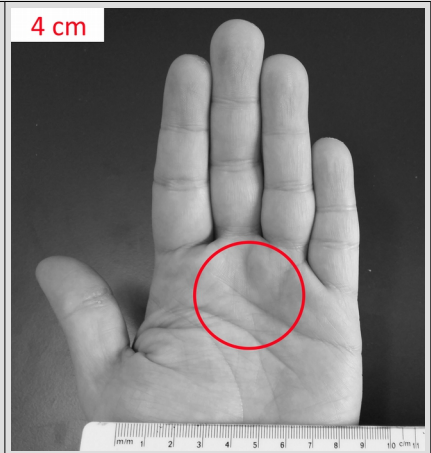

HAIL Size Comparisons for ESWD Reports

Hail-in-hand* Photo Relations

Large Hail

Large Hail

Large Hail

Very Large Hail

Very Large Hail

Very Large Hail

Very Large Hail

Giant Hail

Giant Hail

* Hail-in-hand comparisons based on male hand of average size (8-9 cm palm width). Even if male hands differ in finger shapes, palm sizes are predominantly 8-9.5 cm. Female hands mostly show a palm width of 7-8.5 cm, so reduce estimate by 0.5 cm (<5 cm i.d.) or 1.0 cm (>5 cm i.d.).

Hail Size Estimates Based On Objects (European-based)

Object	Size Estimate / Standard Size	ESWD Transmission Size
Thumbnail	1.3-1.8 cm	Do Not Use For ESWD Reports
Cherry	1.7-2.1 cm	2 cm
Hazelnut	1.7-2.2 cm	2 cm
Thumb	1.7-2.4 cm	2 cm
10-Euro-Cent-Coin	1.97 cm	2 cm
1-Ruble-Coin (RU)	2.05 cm	2 cm
5-Euro-Cent-Coin	2.13 cm	2 cm
2-Złoty-Coin (PL)	2.15 cm	2 cm
20-Euro-Cent-Coin	2.23 cm	2 cm
1-Złoty-Coin (PL)	2.30 cm	2.5 cm
1-Euro-Coin	2.33 cm	2.5 cm
1-Pound-Coin (UK)	2.34 cm	2.5 cm
100-Forint-Coin (HU)	2.38 cm	2.5 cm
5-Złoty-Coin (PL)	2.40 cm	2.5 cm
50-Euro-Cent-Coin	2.43 cm	2.5 cm
5-Ruble-Coin (RU)	2.50 cm	2.5 cm
2-Euro-Coin	2.58 cm	2.5 cm
Walnut	2.7-4.1 cm	3 cm
50-Koruna-Coin (CZ)	2.75 cm	3 cm
200-Forint-Coin (HU)	2.82 cm	3 cm
Pigeons Egg	3.0-3.5 cm	3 cm
Ping Pong / Table Tennis Ball	4.0 cm	4 cm
Golf Ball	4.3 cm	4 cm
Chicken Egg	4.2-5.5 cm	5 cm
Saturn Peach (prunus persica)	6 cm	6 cm
Kiwifruit	6.0-6.4 cm	6 cm
Tennis Ball	6.5-7.3 cm	7 cm
Apple	6-8 cm	7 cm
Peach	7-9 cm	8 cm
Orange	6-10 cm	8 cm
Fist	~7-8.5 cm (female) / ~8-9.5 cm (male)	8 or 9 cm
Lemon	8-10 cm	9 cm
Goose Egg	8.5-10.2 cm	9 cm