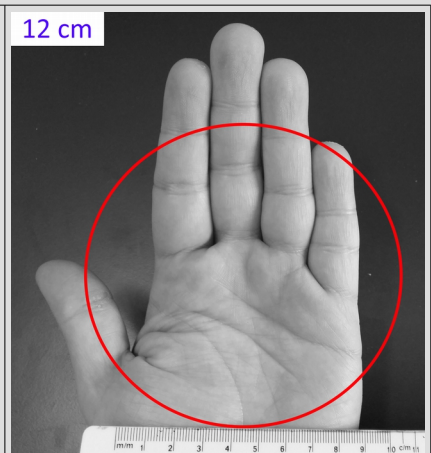

HAIL Size Comparisons for ESWD Reports

Hail-in-hand* Photo Relations

Large Hail

Large Hail

Large Hail

Very Large Hail

Very Large Hail

Very Large Hail

Very Large Hail

Giant Hail

Giant Hail

* Hail-in-hand comparisons based on male hand of average size (8-9 cm palm width). Even if male hands differ in finger shapes, palm sizes are predominantly 8-9.5 cm. Female hands mostly show a palm width of 7-8.5 cm, so reduce estimate by 0.5 cm (<5 cm i.d.) or 1.0 cm (>5 cm i.d.).

Hail Size Estimates Based On Objects (European-based)

Object	Size Estimate / Standard Size	ESWD Transmission Size
Thumbnail	1.3-1.8 cm	Do Not Use For ESWD Reports
Cherry	1.7-2.1 cm	2 cm
Hazelnut	1.7-2.2 cm	2 cm
Thumb	1.7-2.4 cm	2 cm
10-Euro-Cent-Coin	1.97 cm	2 cm
1-Ruble-Coin (RU)	2.05 cm	2 cm
5-Euro-Cent-Coin	2.13 cm	2 cm
2-Złoty-Coin (PL)	2.15 cm	2 cm
20-Euro-Cent-Coin	2.23 cm	2 cm
1-Złoty-Coin (PL)	2.30 cm	2.5 cm
1-Euro-Coin	2.33 cm	2.5 cm
1-Pound-Coin (UK)	2.34 cm	2.5 cm
100-Forint-Coin (HU)	2.38 cm	2.5 cm
5-Złoty-Coin (PL)	2.40 cm	2.5 cm
50-Euro-Cent-Coin	2.43 cm	2.5 cm
5-Ruble-Coin (RU)	2.50 cm	2.5 cm
2-Euro-Coin	2.58 cm	2.5 cm
Walnut	2.7-4.1 cm	3 cm
50-Koruna-Coin (CZ)	2.75 cm	3 cm
200-Forint-Coin (HU)	2.82 cm	3 cm
Pigeons Egg	3.0-3.5 cm	3 cm
Ping Pong / Table Tennis Ball	4.0 cm	4 cm
Golf Ball	4.3 cm	4 cm
Chicken Egg	4.2-5.5 cm	5 cm
Saturn Peach (prunus persica)	6 cm	6 cm
Kiwifruit	6.0-6.4 cm	6 cm
Tennis Ball	6.5-7.3 cm	7 cm
Apple	6-8 cm	7 cm
Peach	7-9 cm	8 cm
Orange	6-10 cm	8 cm
Fist	~7-8.5 cm (female) / ~8-9.5 cm (male)	8 or 9 cm
Lemon	8-10 cm	9 cm
Goose Egg	8.5-10.2 cm	9 cm