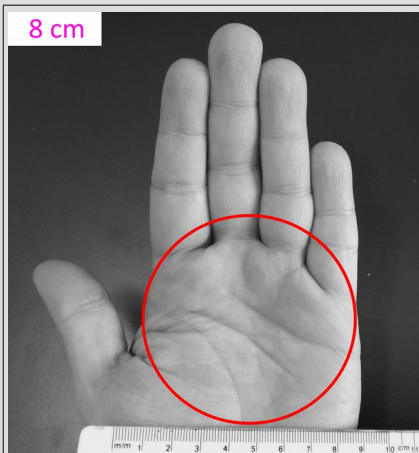

HAIL Size Comparisons for ESWD Reports

Hail-in-hand* Photo Relations

Large Hail

Large Hail

Large Hail

Very Large Hail

Very Large Hail

Very Large Hail

Very Large Hail

Giant Hail

Giant Hail

* Hail-in-hand comparisons based on male hand of average size (8-9 cm palm width). Even if male hands differ in finger shapes, palm sizes are predominantly 8-9.5 cm. Female hands mostly show a palm width of 7-8.5 cm, so reduce estimate by 0.5 cm (<5 cm i.d.) or 1.0 cm (>5 cm i.d.).

Hail Size Estimates Based On Objects (European-based)

Object	Size Estimate / Standard Size	ESWD Transmission Size
Thumbnail	1.3-1.8 cm	Do Not Use For ESWD Reports
Cherry	1.7-2.1 cm	2 cm
Hazelnut	1.7-2.2 cm	2 cm
Thumb	1.7-2.4 cm	2 cm
10-Euro-Cent-Coin	1.97 cm	2 cm
1-Ruble-Coin (RU)	2.05 cm	2 cm
5-Euro-Cent-Coin	2.13 cm	2 cm
2-Złoty-Coin (PL)	2.15 cm	2 cm
20-Euro-Cent-Coin	2.23 cm	2 cm
1-Złoty-Coin (PL)	2.30 cm	2.5 cm
1-Euro-Coin	2.33 cm	2.5 cm
1-Pound-Coin (UK)	2.34 cm	2.5 cm
100-Forint-Coin (HU)	2.38 cm	2.5 cm
5-Złoty-Coin (PL)	2.40 cm	2.5 cm
50-Euro-Cent-Coin	2.43 cm	2.5 cm
5-Ruble-Coin (RU)	2.50 cm	2.5 cm
2-Euro-Coin	2.58 cm	2.5 cm
Walnut	2.7-4.1 cm	3 cm
50-Koruna-Coin (CZ)	2.75 cm	3 cm
200-Forint-Coin (HU)	2.82 cm	3 cm
Pigeons Egg	3.0-3.5 cm	3 cm
Ping Pong / Table Tennis Ball	4.0 cm	4 cm
Golf Ball	4.3 cm	4 cm
Chicken Egg	4.2-5.5 cm	5 cm
Saturn Peach (prunus persica)	6 cm	6 cm
Kiwifruit	6.0-6.4 cm	6 cm
Tennis Ball	6.5-7.3 cm	7 cm
Apple	6-8 cm	7 cm
Peach	7-9 cm	8 cm
Orange	6-10 cm	8 cm
Fist	~7-8.5 cm (female) / ~8-9.5 cm (male)	8 or 9 cm
Lemon	8-10 cm	9 cm
Goose Egg	8.5-10.2 cm	9 cm