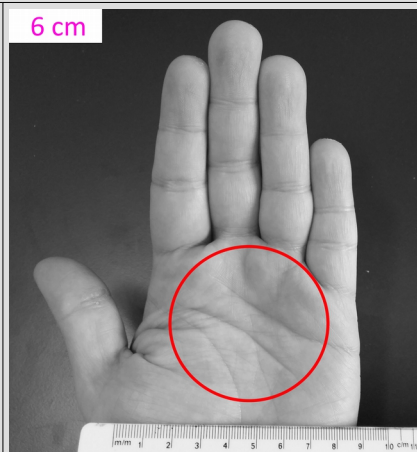

HAIL Size Comparisons for ESWD Reports

Hail-in-hand* Photo Relations

Large Hail

Large Hail

Large Hail

Very Large Hail

Very Large Hail

Very Large Hail

Very Large Hail

Giant Hail

Giant Hail

* Hail-in-hand comparisons based on male hand of average size (8-9 cm palm width). Even if male hands differ in finger shapes, palm sizes are predominantly 8-9.5 cm. Female hands mostly show a palm width of 7-8.5 cm, so reduce estimate by 0.5 cm (<5 cm i.d.) or 1.0 cm (>5 cm i.d.).

Hail Size Estimates Based On Objects (European-based)

Object	Size Estimate / Standard Size	ESWD Transmission Size
Thumbnail	1.3-1.8 cm	Do Not Use For ESWD Reports
Cherry	1.7-2.1 cm	2 cm
Hazelnut	1.7-2.2 cm	2 cm
Thumb	1.7-2.4 cm	2 cm
10-Euro-Cent-Coin	1.97 cm	2 cm
1-Ruble-Coin (RU)	2.05 cm	2 cm
5-Euro-Cent-Coin	2.13 cm	2 cm
2-Złoty-Coin (PL)	2.15 cm	2 cm
20-Euro-Cent-Coin	2.23 cm	2 cm
1-Złoty-Coin (PL)	2.30 cm	2.5 cm
1-Euro-Coin	2.33 cm	2.5 cm
1-Pound-Coin (UK)	2.34 cm	2.5 cm
100-Forint-Coin (HU)	2.38 cm	2.5 cm
5-Złoty-Coin (PL)	2.40 cm	2.5 cm
50-Euro-Cent-Coin	2.43 cm	2.5 cm
5-Ruble-Coin (RU)	2.50 cm	2.5 cm
2-Euro-Coin	2.58 cm	2.5 cm
Walnut	2.7-4.1 cm	3 cm
50-Koruna-Coin (CZ)	2.75 cm	3 cm
200-Forint-Coin (HU)	2.82 cm	3 cm
Pigeons Egg	3.0-3.5 cm	3 cm
Ping Pong / Table Tennis Ball	4.0 cm	4 cm
Golf Ball	4.3 cm	4 cm
Chicken Egg	4.2-5.5 cm	5 cm
Saturn Peach (prunus persica)	6 cm	6 cm
Kiwifruit	6.0-6.4 cm	6 cm
Tennis Ball	6.5-7.3 cm	7 cm
Apple	6-8 cm	7 cm
Peach	7-9 cm	8 cm
Orange	6-10 cm	8 cm
Fist	~7-8.5 cm (female) / ~8-9.5 cm (male)	8 or 9 cm
Lemon	8-10 cm	9 cm
Goose Egg	8.5-10.2 cm	9 cm