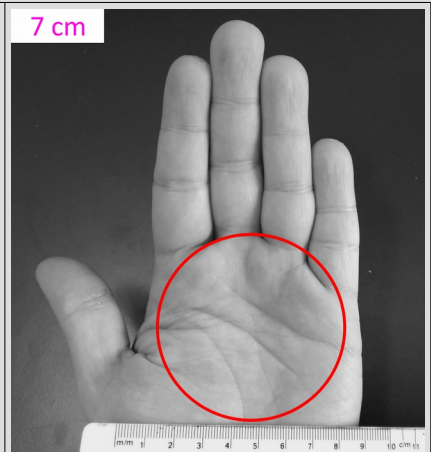

HAIL Size Comparisons for ESWD Reports

Hail-in-hand* Photo Relations

Large Hail

Large Hail

Large Hail

Very Large Hail

Very Large Hail

Very Large Hail

Very Large Hail

Giant Hail

Giant Hail

* Hail-in-hand comparisons based on male hand of average size (8-9 cm palm width). Even if male hands differ in finger shapes, palm sizes are predominantly 8-9.5 cm. Female hands mostly show a palm width of 7-8.5 cm, so reduce estimate by 0.5 cm (<5 cm i.d.) or 1.0 cm (>5 cm i.d.).

Hail Size Estimates Based On Objects (European-based)

Object	Size Estimate / Standard Size	ESWD Transmission Size
Thumbnail	1.3-1.8 cm	Do Not Use For ESWD Reports
Cherry	1.7-2.1 cm	2 cm
Hazelnut	1.7-2.2 cm	2 cm
Thumb	1.7-2.4 cm	2 cm
10-Euro-Cent-Coin	1.97 cm	2 cm
1-Ruble-Coin (RU)	2.05 cm	2 cm
5-Euro-Cent-Coin	2.13 cm	2 cm
2-Złoty-Coin (PL)	2.15 cm	2 cm
20-Euro-Cent-Coin	2.23 cm	2 cm
1-Złoty-Coin (PL)	2.30 cm	2.5 cm
1-Euro-Coin	2.33 cm	2.5 cm
1-Pound-Coin (UK)	2.34 cm	2.5 cm
100-Forint-Coin (HU)	2.38 cm	2.5 cm
5-Złoty-Coin (PL)	2.40 cm	2.5 cm
50-Euro-Cent-Coin	2.43 cm	2.5 cm
5-Ruble-Coin (RU)	2.50 cm	2.5 cm
2-Euro-Coin	2.58 cm	2.5 cm
Walnut	2.7-4.1 cm	3 cm
50-Koruna-Coin (CZ)	2.75 cm	3 cm
200-Forint-Coin (HU)	2.82 cm	3 cm
Pigeons Egg	3.0-3.5 cm	3 cm
Ping Pong / Table Tennis Ball	4.0 cm	4 cm
Golf Ball	4.3 cm	4 cm
Chicken Egg	4.2-5.5 cm	5 cm
Saturn Peach (prunus persica)	6 cm	6 cm
Kiwifruit	6.0-6.4 cm	6 cm
Tennis Ball	6.5-7.3 cm	7 cm
Apple	6-8 cm	7 cm
Peach	7-9 cm	8 cm
Orange	6-10 cm	8 cm
Fist	~7-8.5 cm (female) / ~8-9.5 cm (male)	8 or 9 cm
Lemon	8-10 cm	9 cm
Goose Egg	8.5-10.2 cm	9 cm