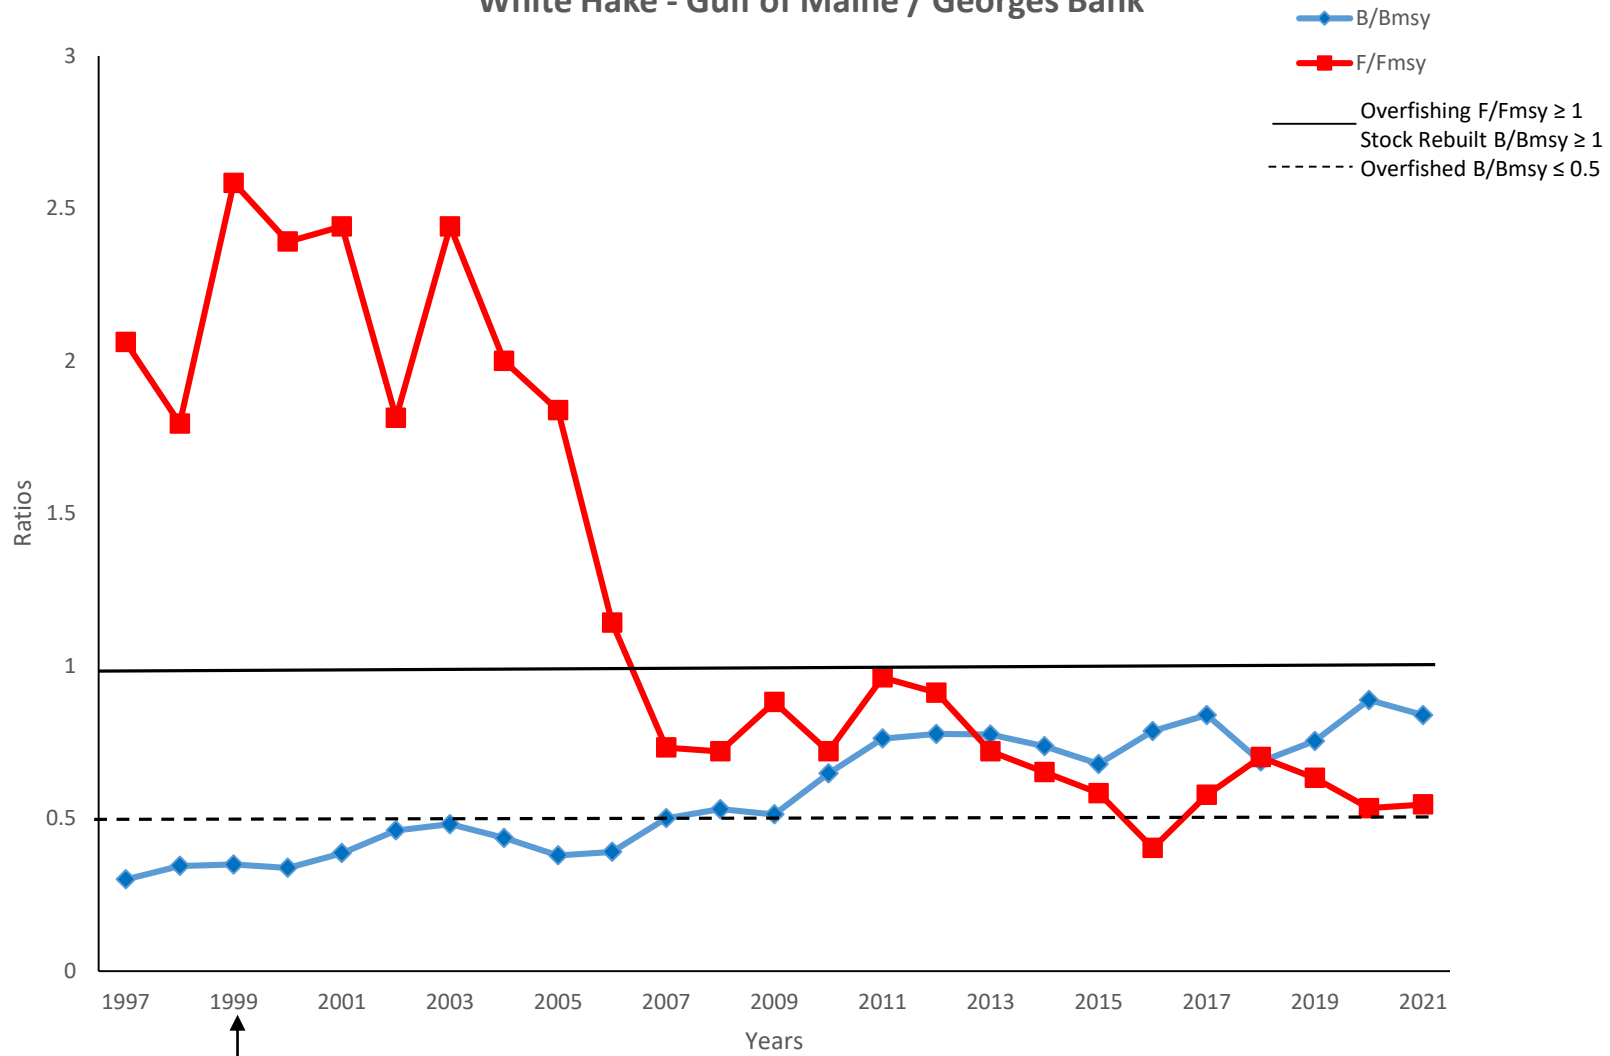

White Hake - Gulf of Maine / Georges Bank

Overfished Determination

Rebuilding Plan 2004-2014 / 2021-2031