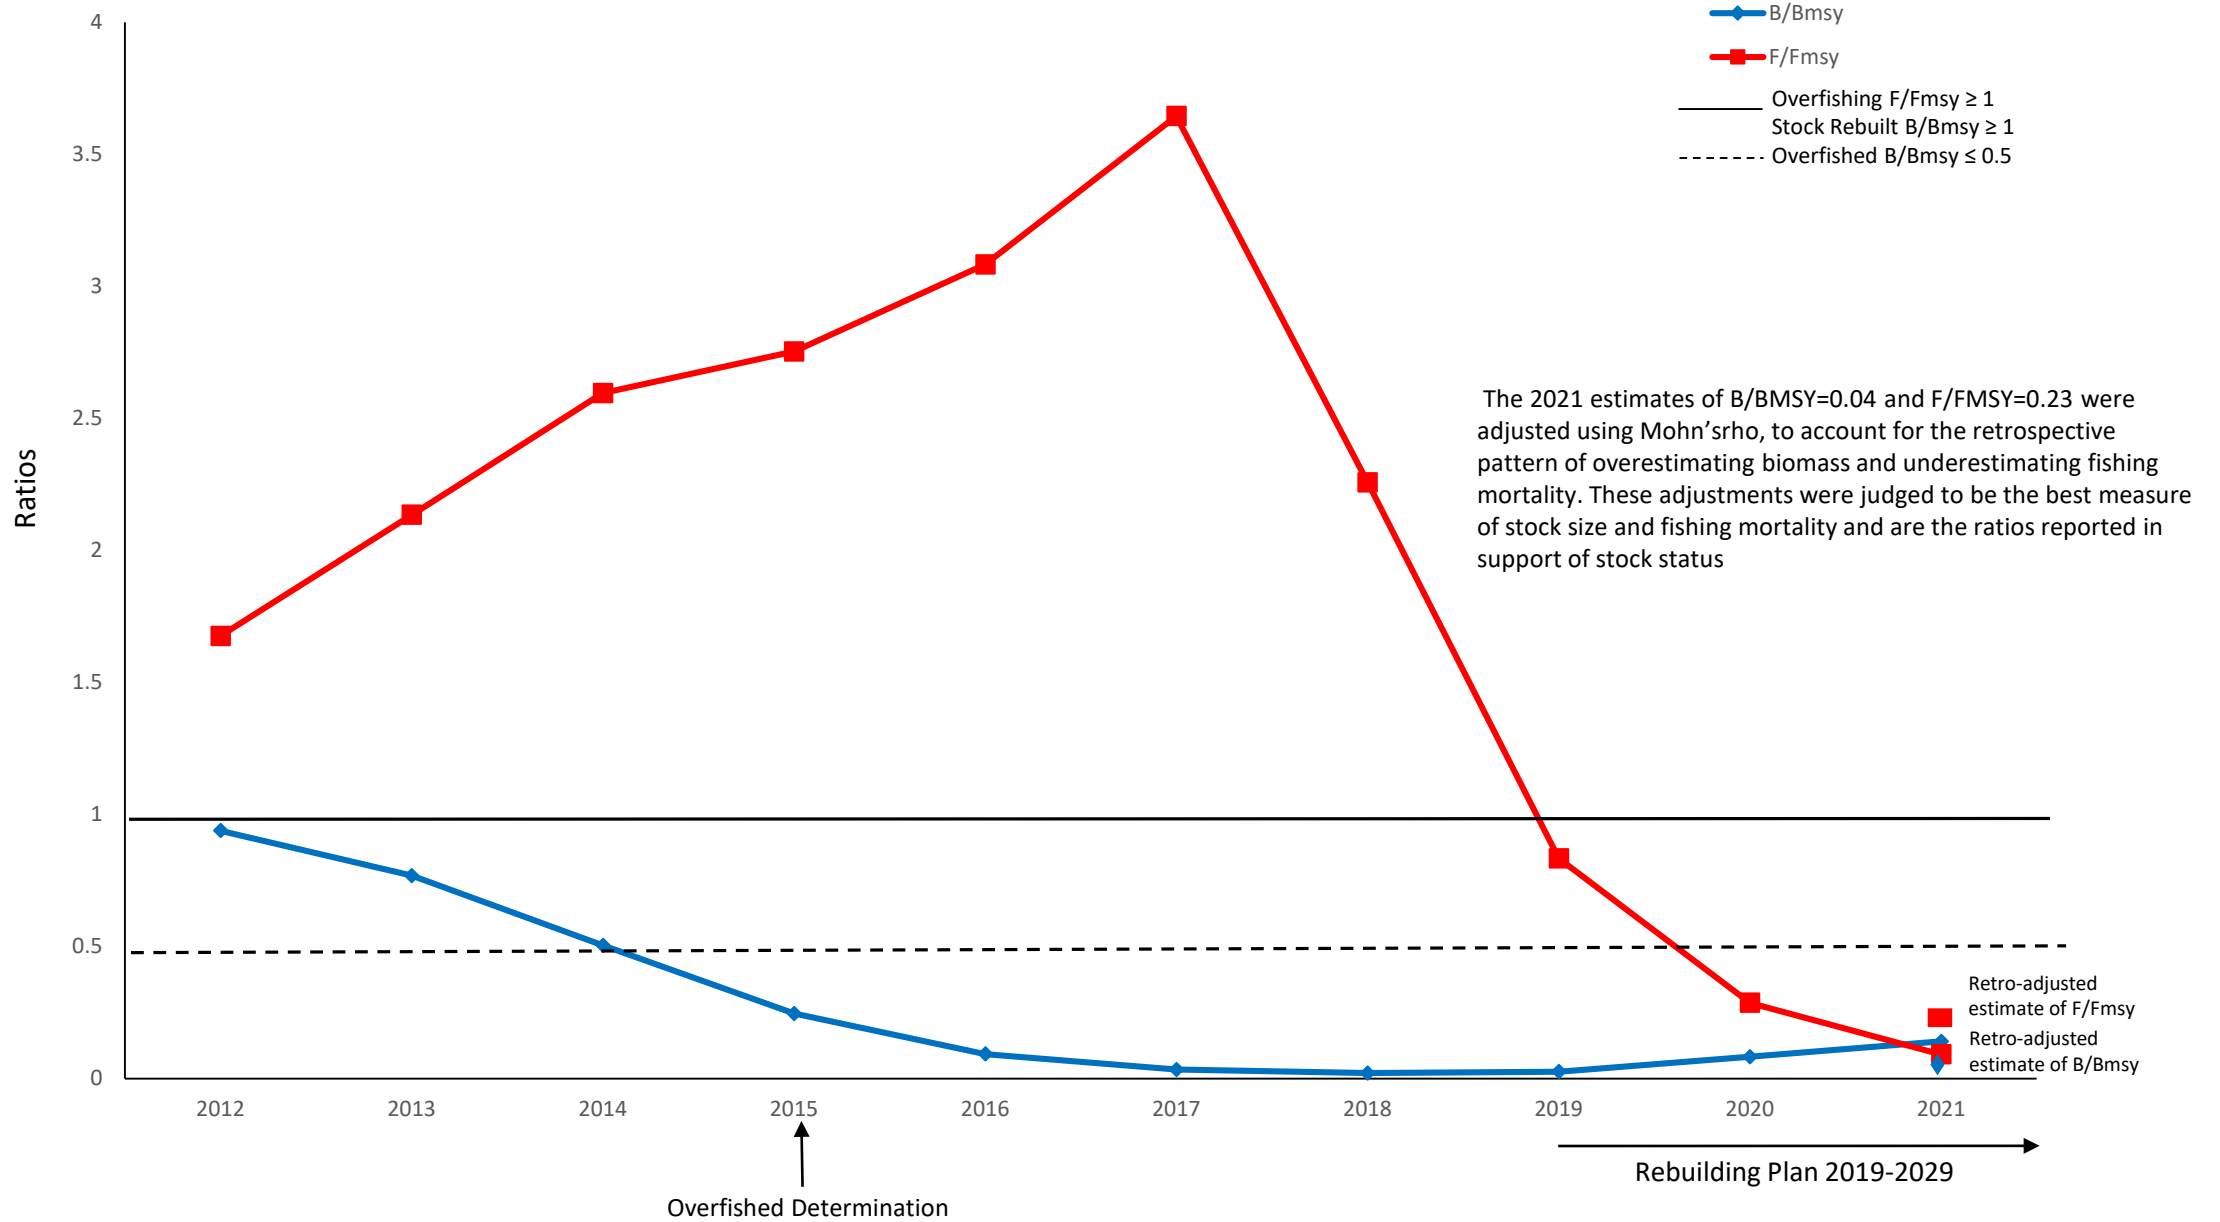

Yellowtail Flounder - Southern New England/Mid-Atlantic

Red snapper - Gulf of Mexico

Overfishing status for 2022 is based on catch/overfishing limit (OFL). Previous years on this plot show fishing mortality rate (F) compared to F_{MSY} from the most recent stock assessment.

White Marlin - Atlantic

Yelloweye rockfish – Pacific Coast

Overfishing status for 2021 is based on catch/overfishing limit (OFL). Previous years on this plot show fishing mortality rate (F) compared to F_{MSY} from the most recent stock assessment.

White Hake - Gulf of Maine / Georges Bank

Overfished Determination

Rebuilding Plan 2004-2014 / 2021-2031

Atlantic wolffish - Gulf of Maine / Georges Bank

Winter flounder - Georges Bank