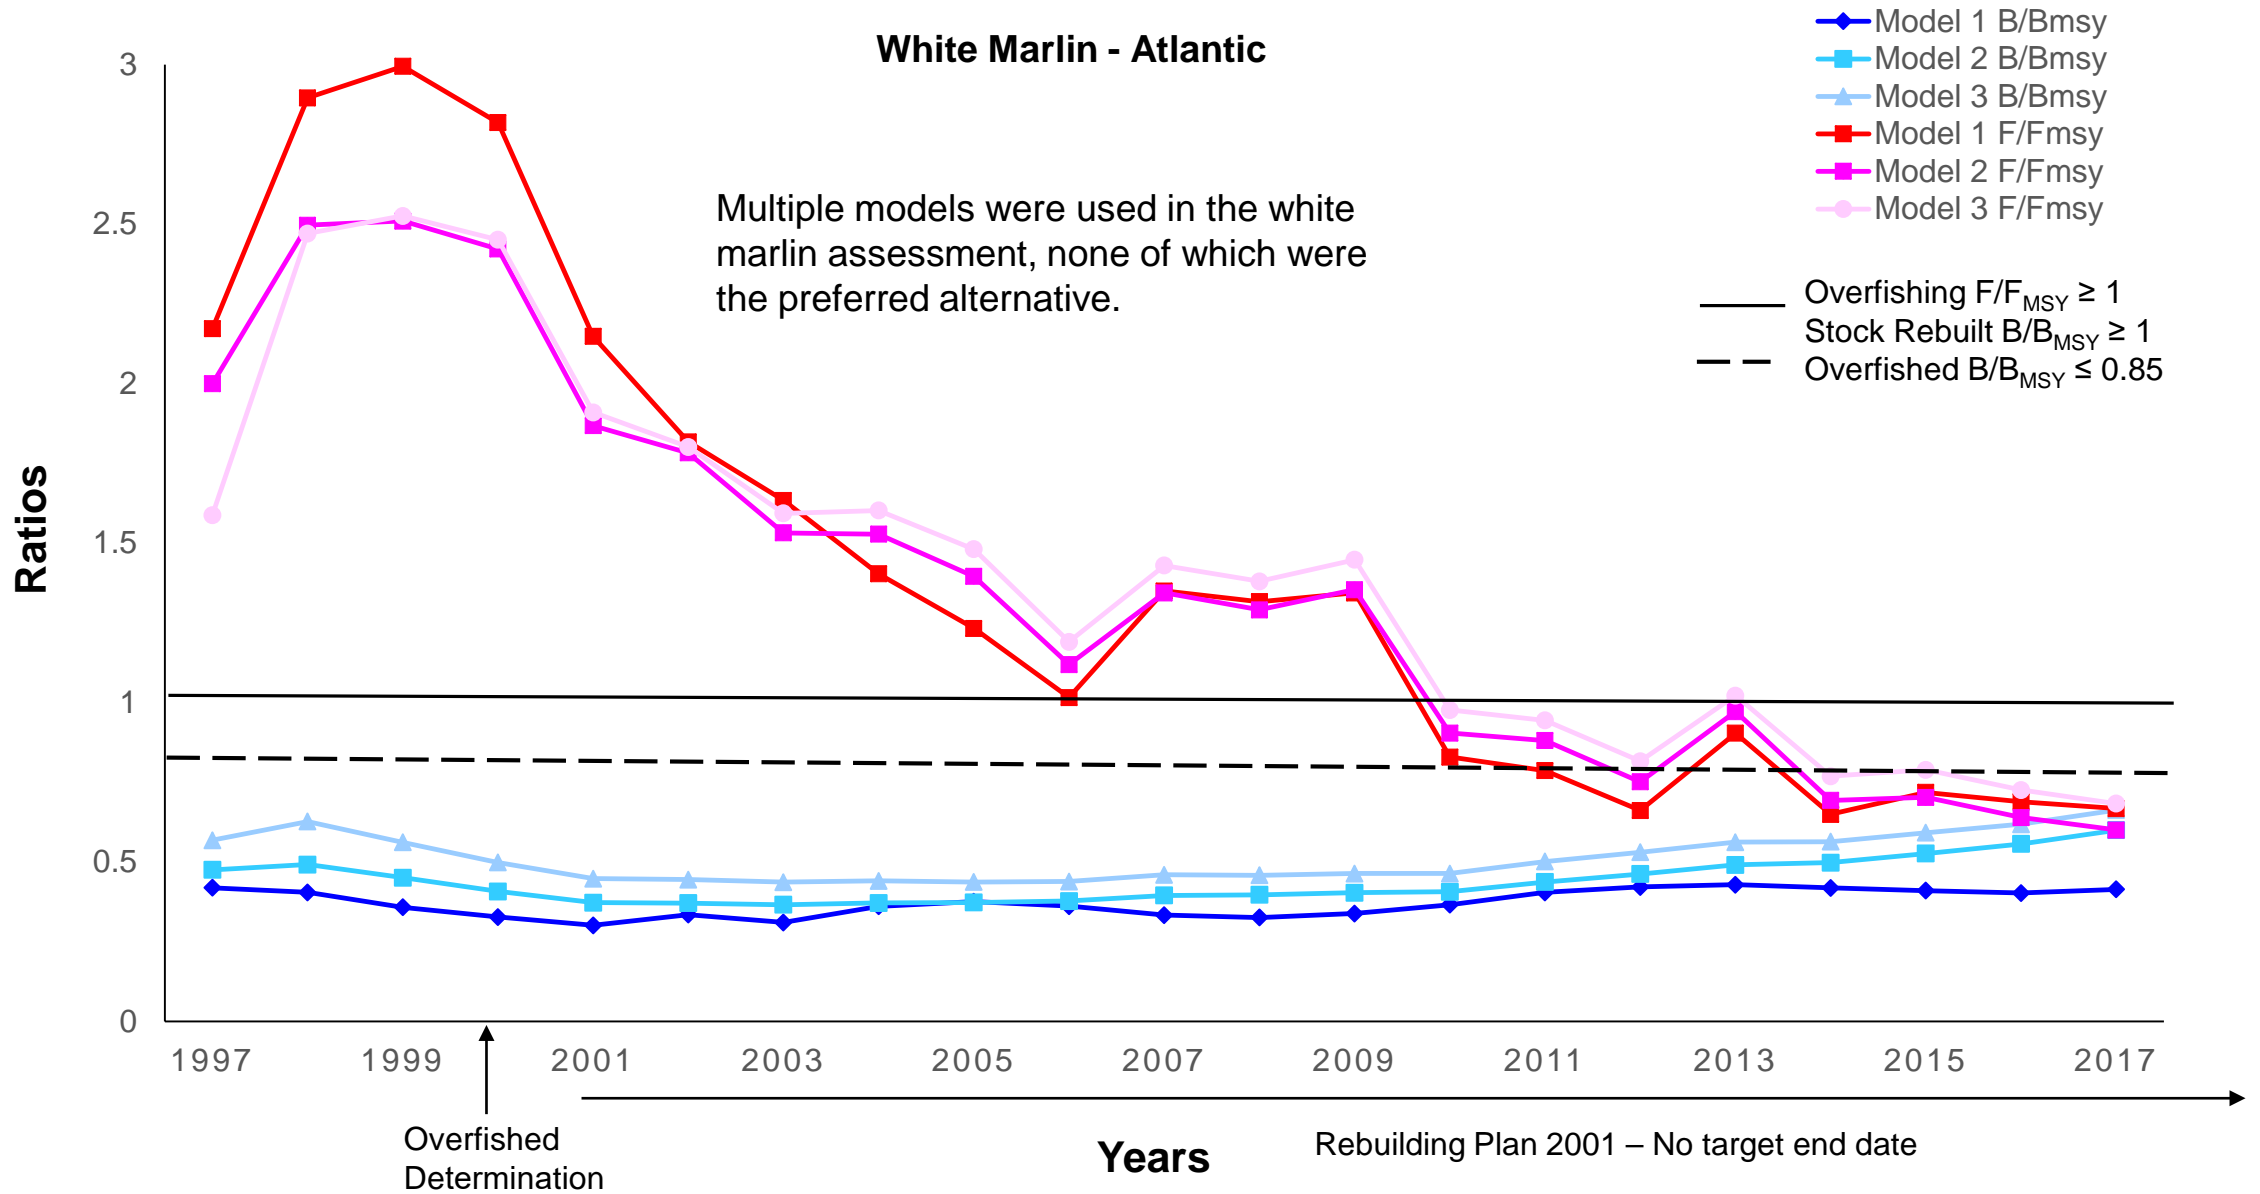

Yellowtail Flounder - Southern New England/Mid-Atlantic

Red snapper - Gulf of Mexico

Overfishing status for 2022 is based on catch/overfishing limit (OFL). Previous years on this plot show fishing mortality rate (F) compared to F_{MSY} from the most recent stock assessment.

White Marlin - Atlantic

Yelloweye rockfish – Pacific Coast

Overfishing status for 2021 is based on catch/overfishing limit (OFL). Previous years on this plot show fishing mortality rate (F) compared to F_{MSY} from the most recent stock assessment.

White Hake - Gulf of Maine / Georges Bank

Overfished Determination

Rebuilding Plan 2004-2014 / 2021-2031

Atlantic wolffish - Gulf of Maine / Georges Bank

Winter flounder - Georges Bank