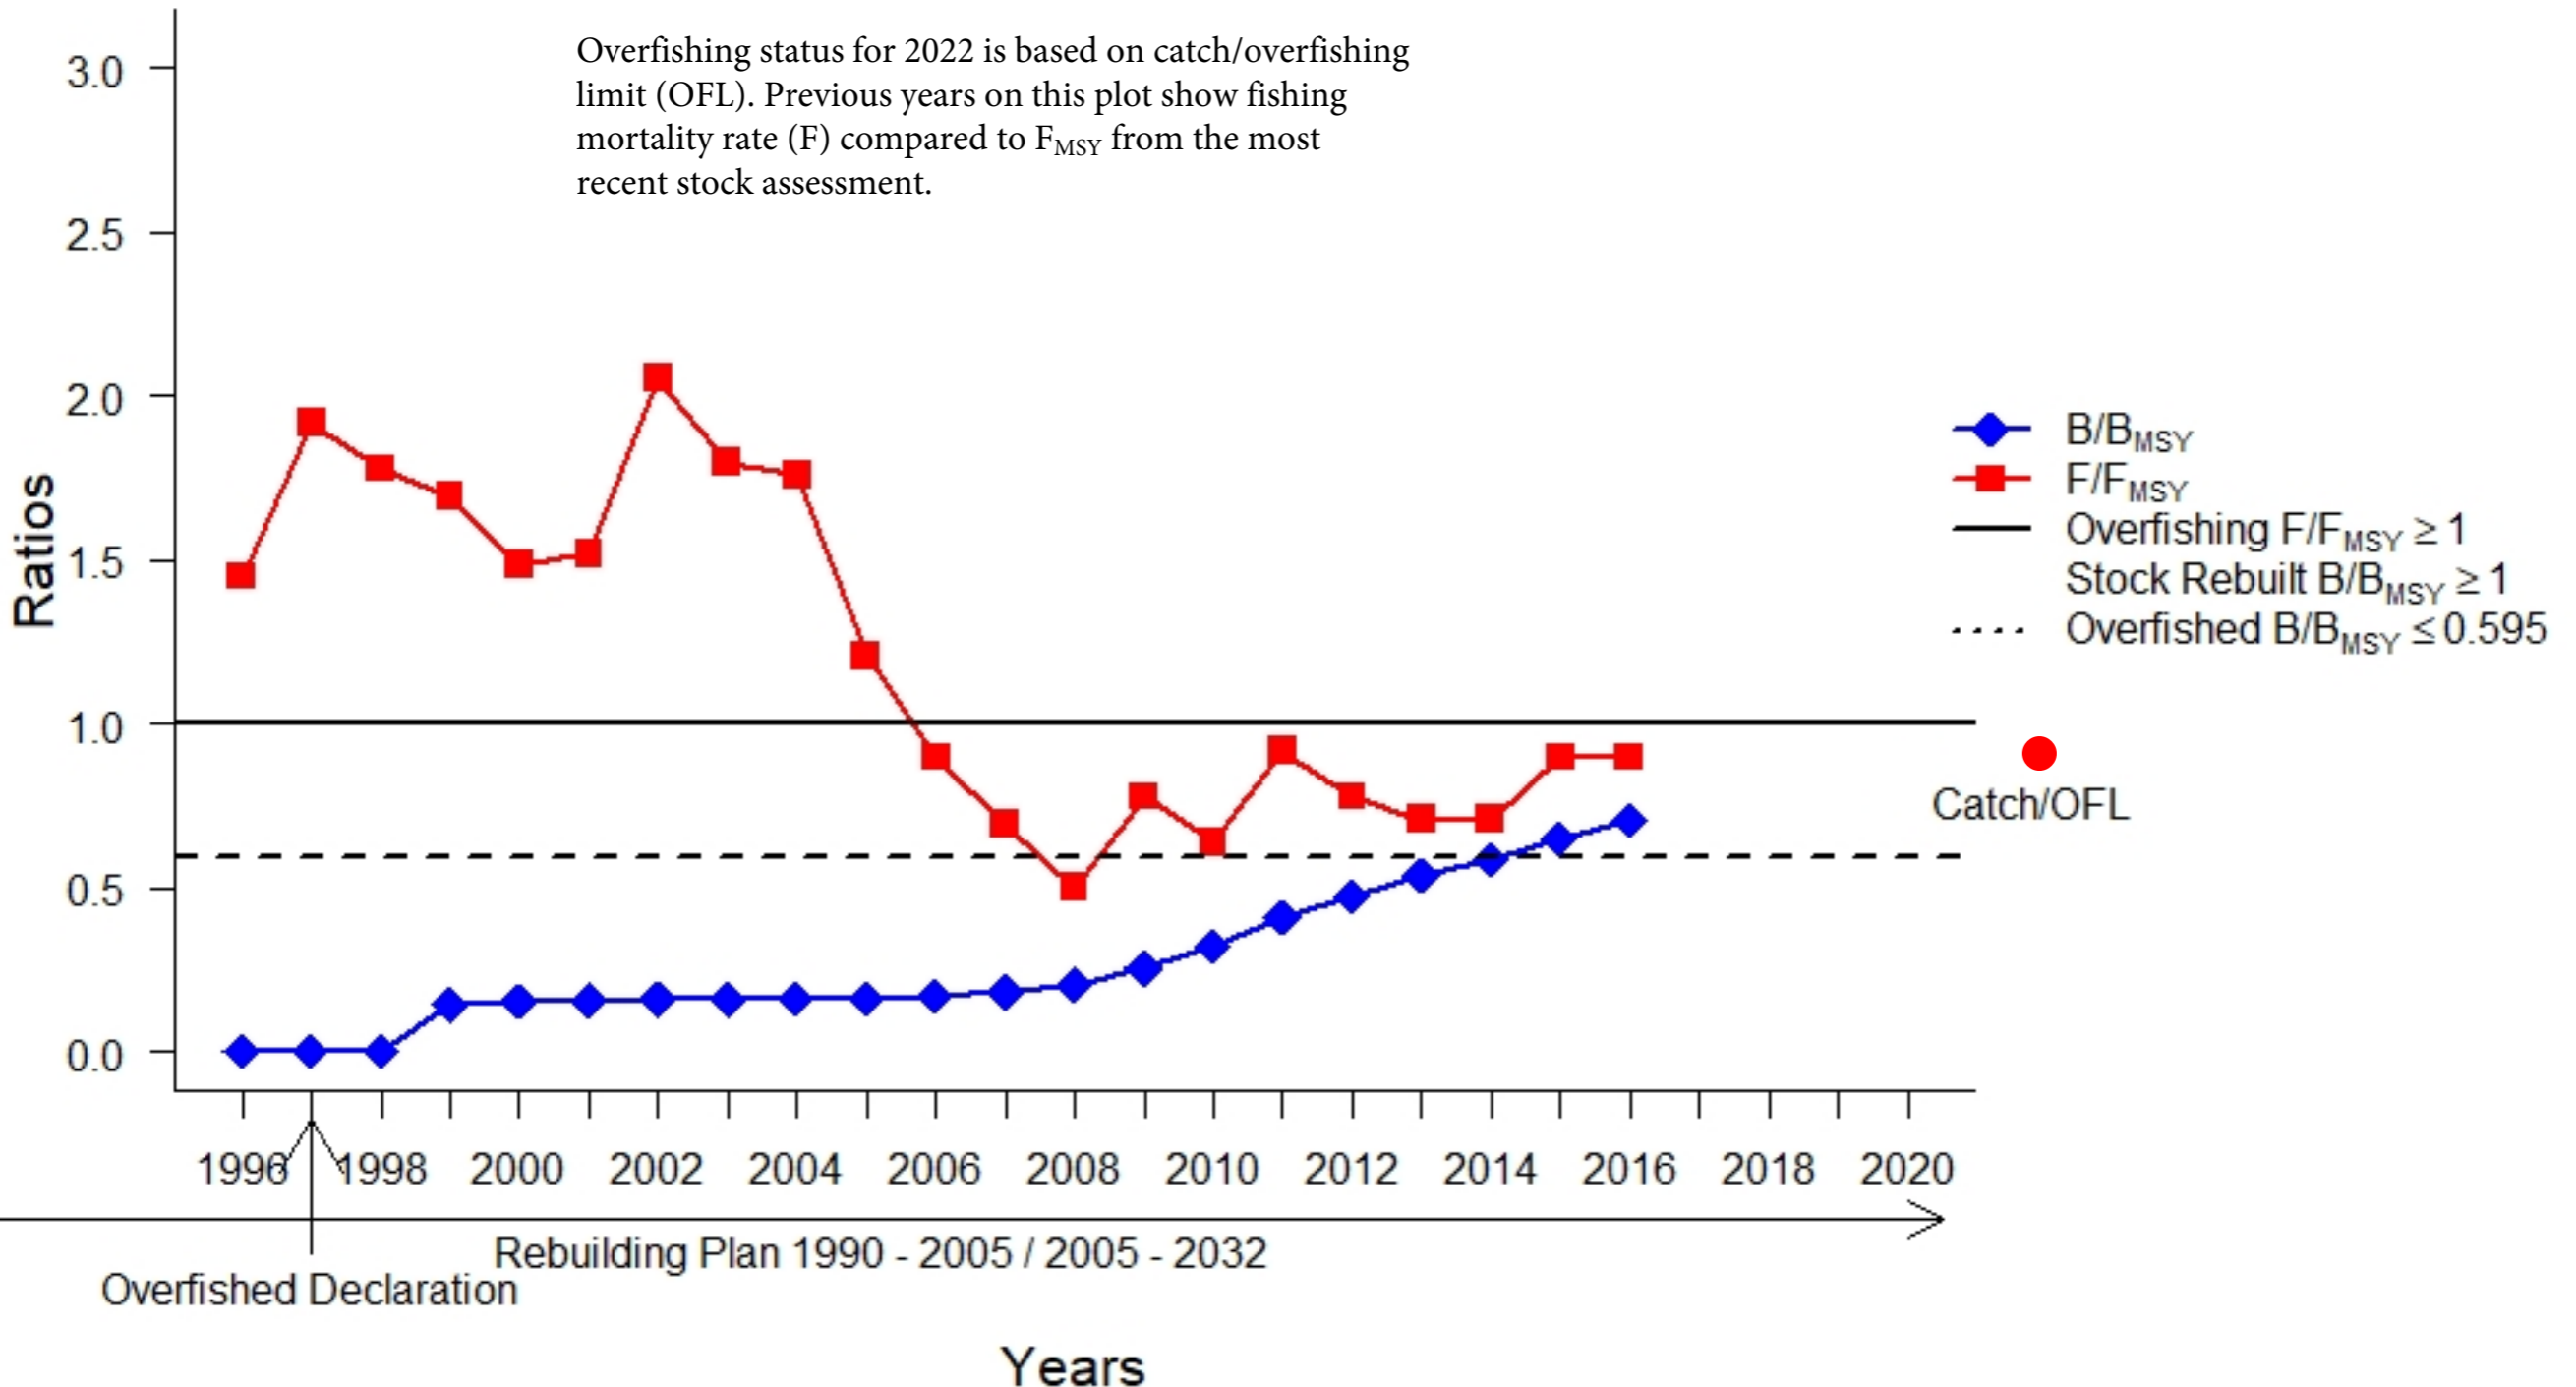

Yellowtail Flounder - Southern New England/Mid-Atlantic

Red snapper - Gulf of Mexico

Overfishing status for 2022 is based on catch/overfishing limit (OFL). Previous years on this plot show fishing mortality rate (F) compared to F_{MSY} from the most recent stock assessment.

White Marlin - Atlantic

Yelloweye rockfish – Pacific Coast

Overfishing status for 2021 is based on catch/overfishing limit (OFL). Previous years on this plot show fishing mortality rate (F) compared to F_{MSY} from the most recent stock assessment.