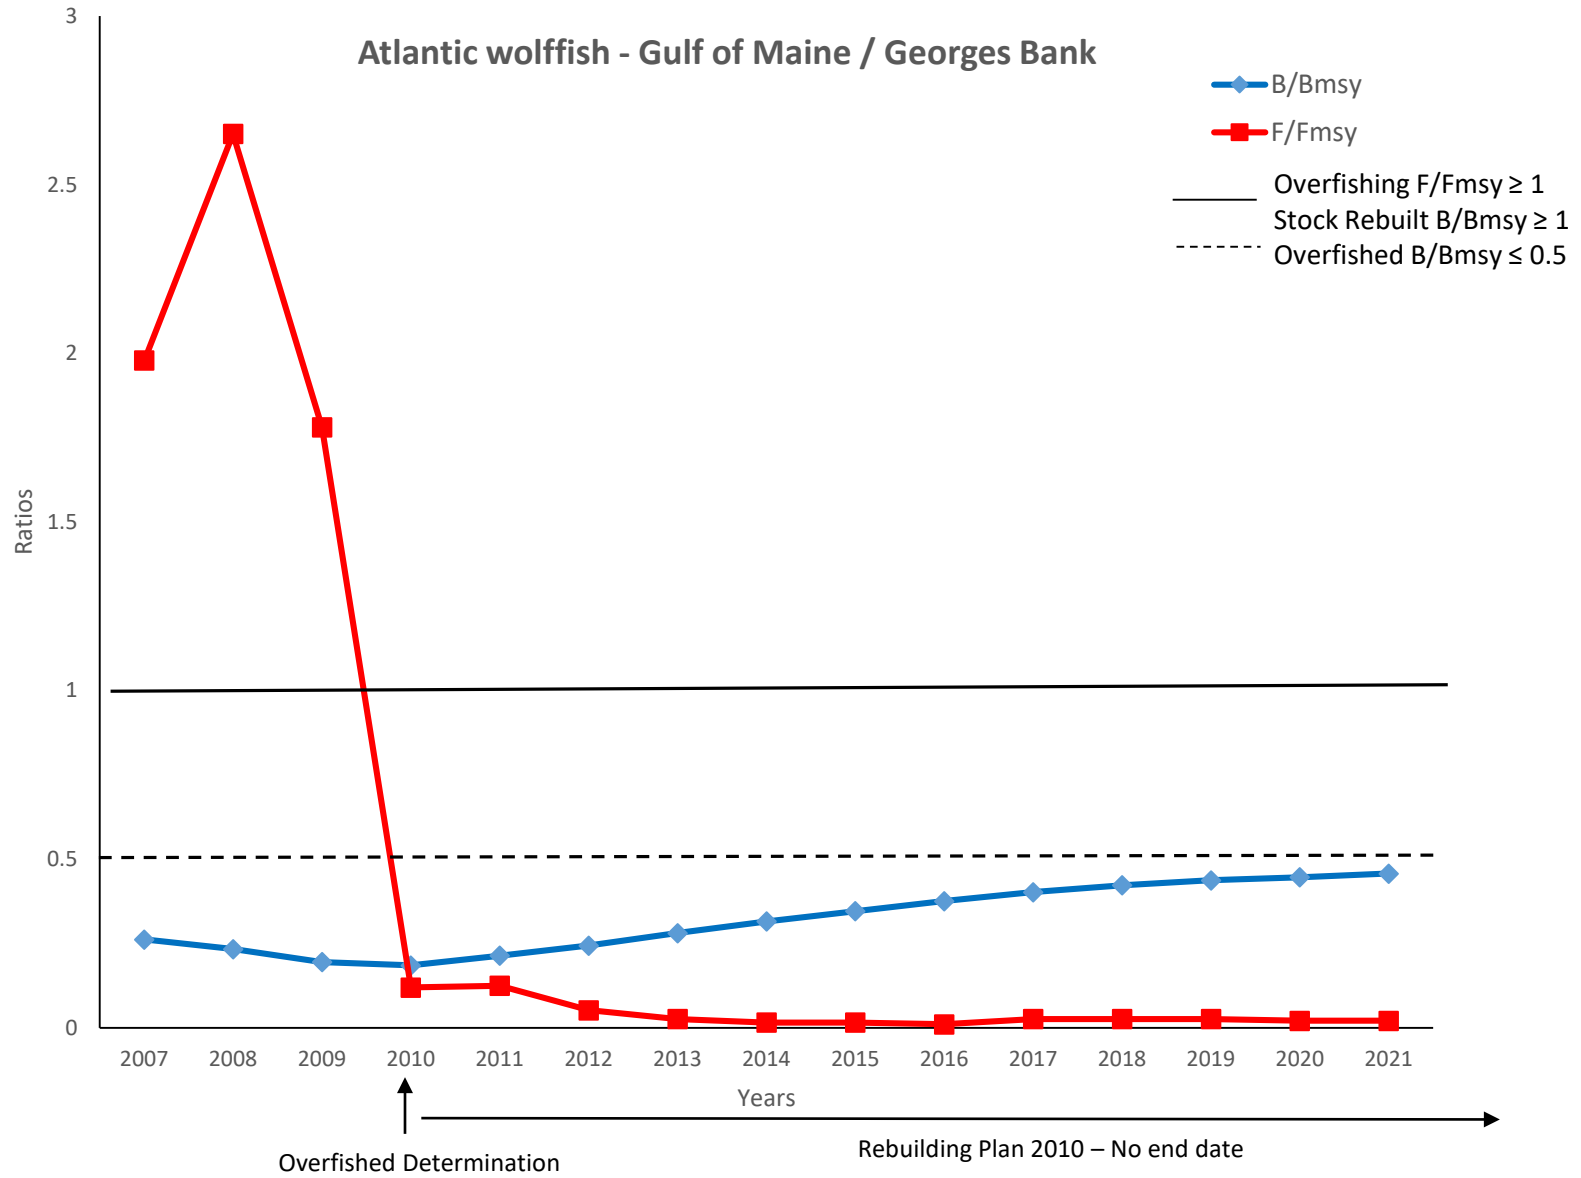

Yellowtail Flounder - Southern New England/Mid-Atlantic

Red snapper - Gulf of Mexico

Overfishing status for 2022 is based on catch/overfishing limit (OFL). Previous years on this plot show fishing mortality rate (F) compared to F_{MSY} from the most recent stock assessment.

White Marlin - Atlantic

Yelloweye rockfish – Pacific Coast

Overfishing status for 2021 is based on catch/overfishing limit (OFL). Previous years on this plot show fishing mortality rate (F) compared to F_{MSY} from the most recent stock assessment.

White Hake - Gulf of Maine / Georges Bank

Overfished Determination

Rebuilding Plan 2004-2014 / 2021-2031

Atlantic wolffish - Gulf of Maine / Georges Bank

Winter flounder - Georges Bank