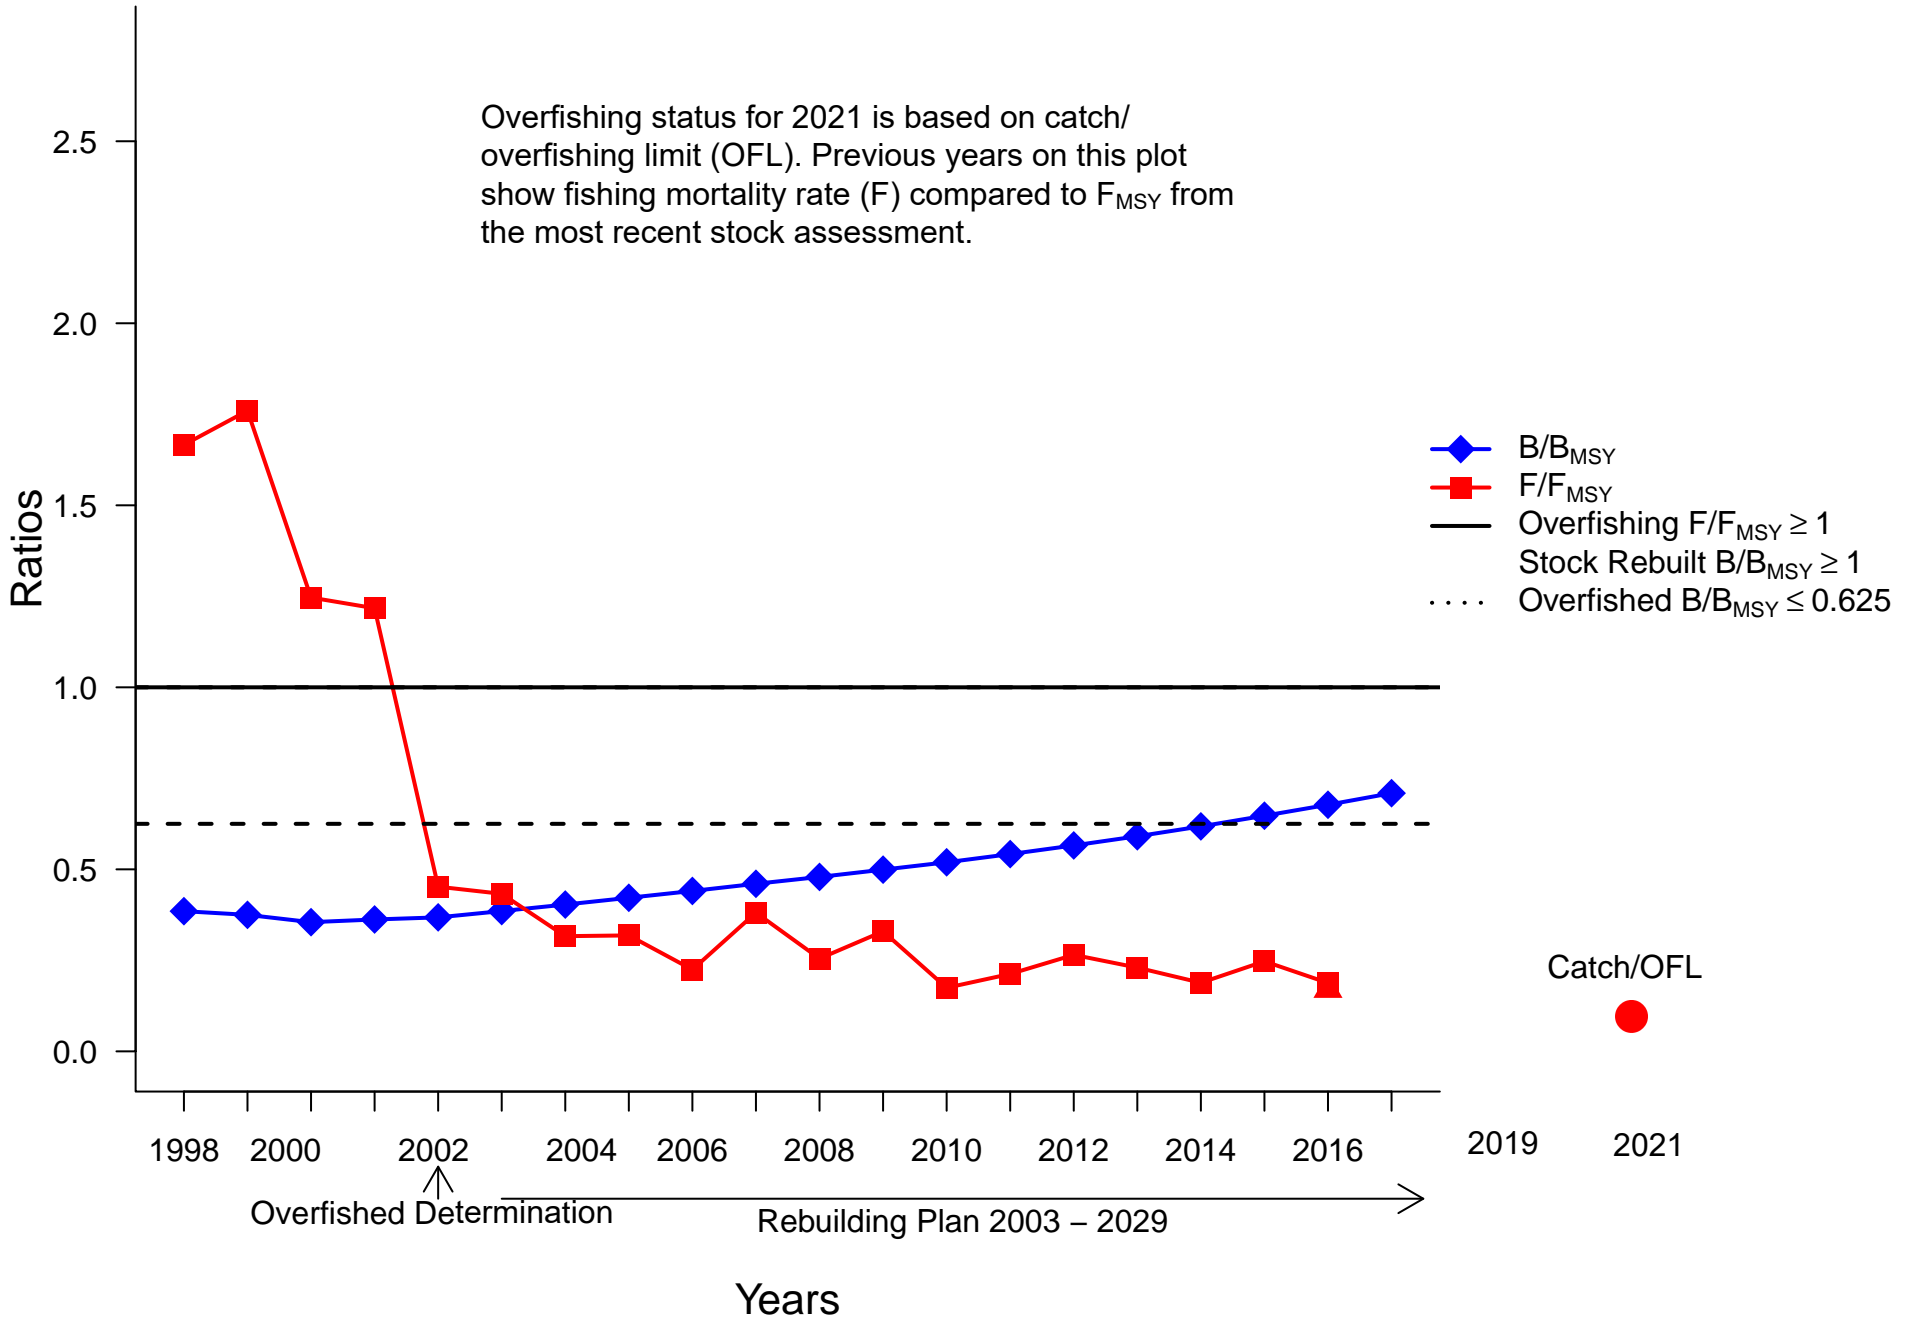

Yellowtail Flounder - Southern New England/Mid-Atlantic

Red snapper - Gulf of Mexico

Overfishing status for 2022 is based on catch/overfishing limit (OFL). Previous years on this plot show fishing mortality rate (F) compared to F_{MSY} from the most recent stock assessment.

White Marlin - Atlantic

Yelloweye rockfish – Pacific Coast

Overfishing status for 2021 is based on catch/overfishing limit (OFL). Previous years on this plot show fishing mortality rate (F) compared to F_{MSY} from the most recent stock assessment.