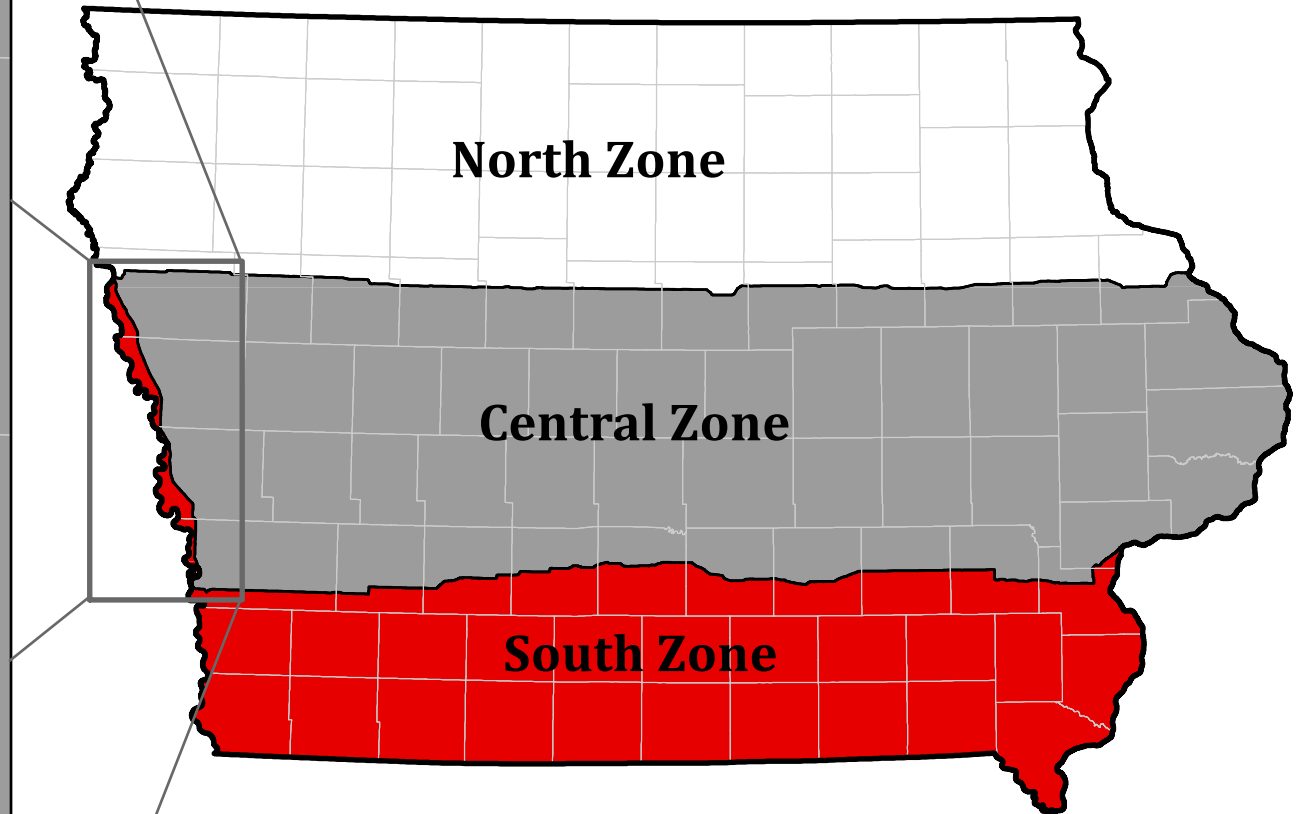

2021-22 Waterfowl Hunting Zones

South Zone includes all areas west of I-29 and south of Highway 92.

North Zone

Central Zone

South Zone