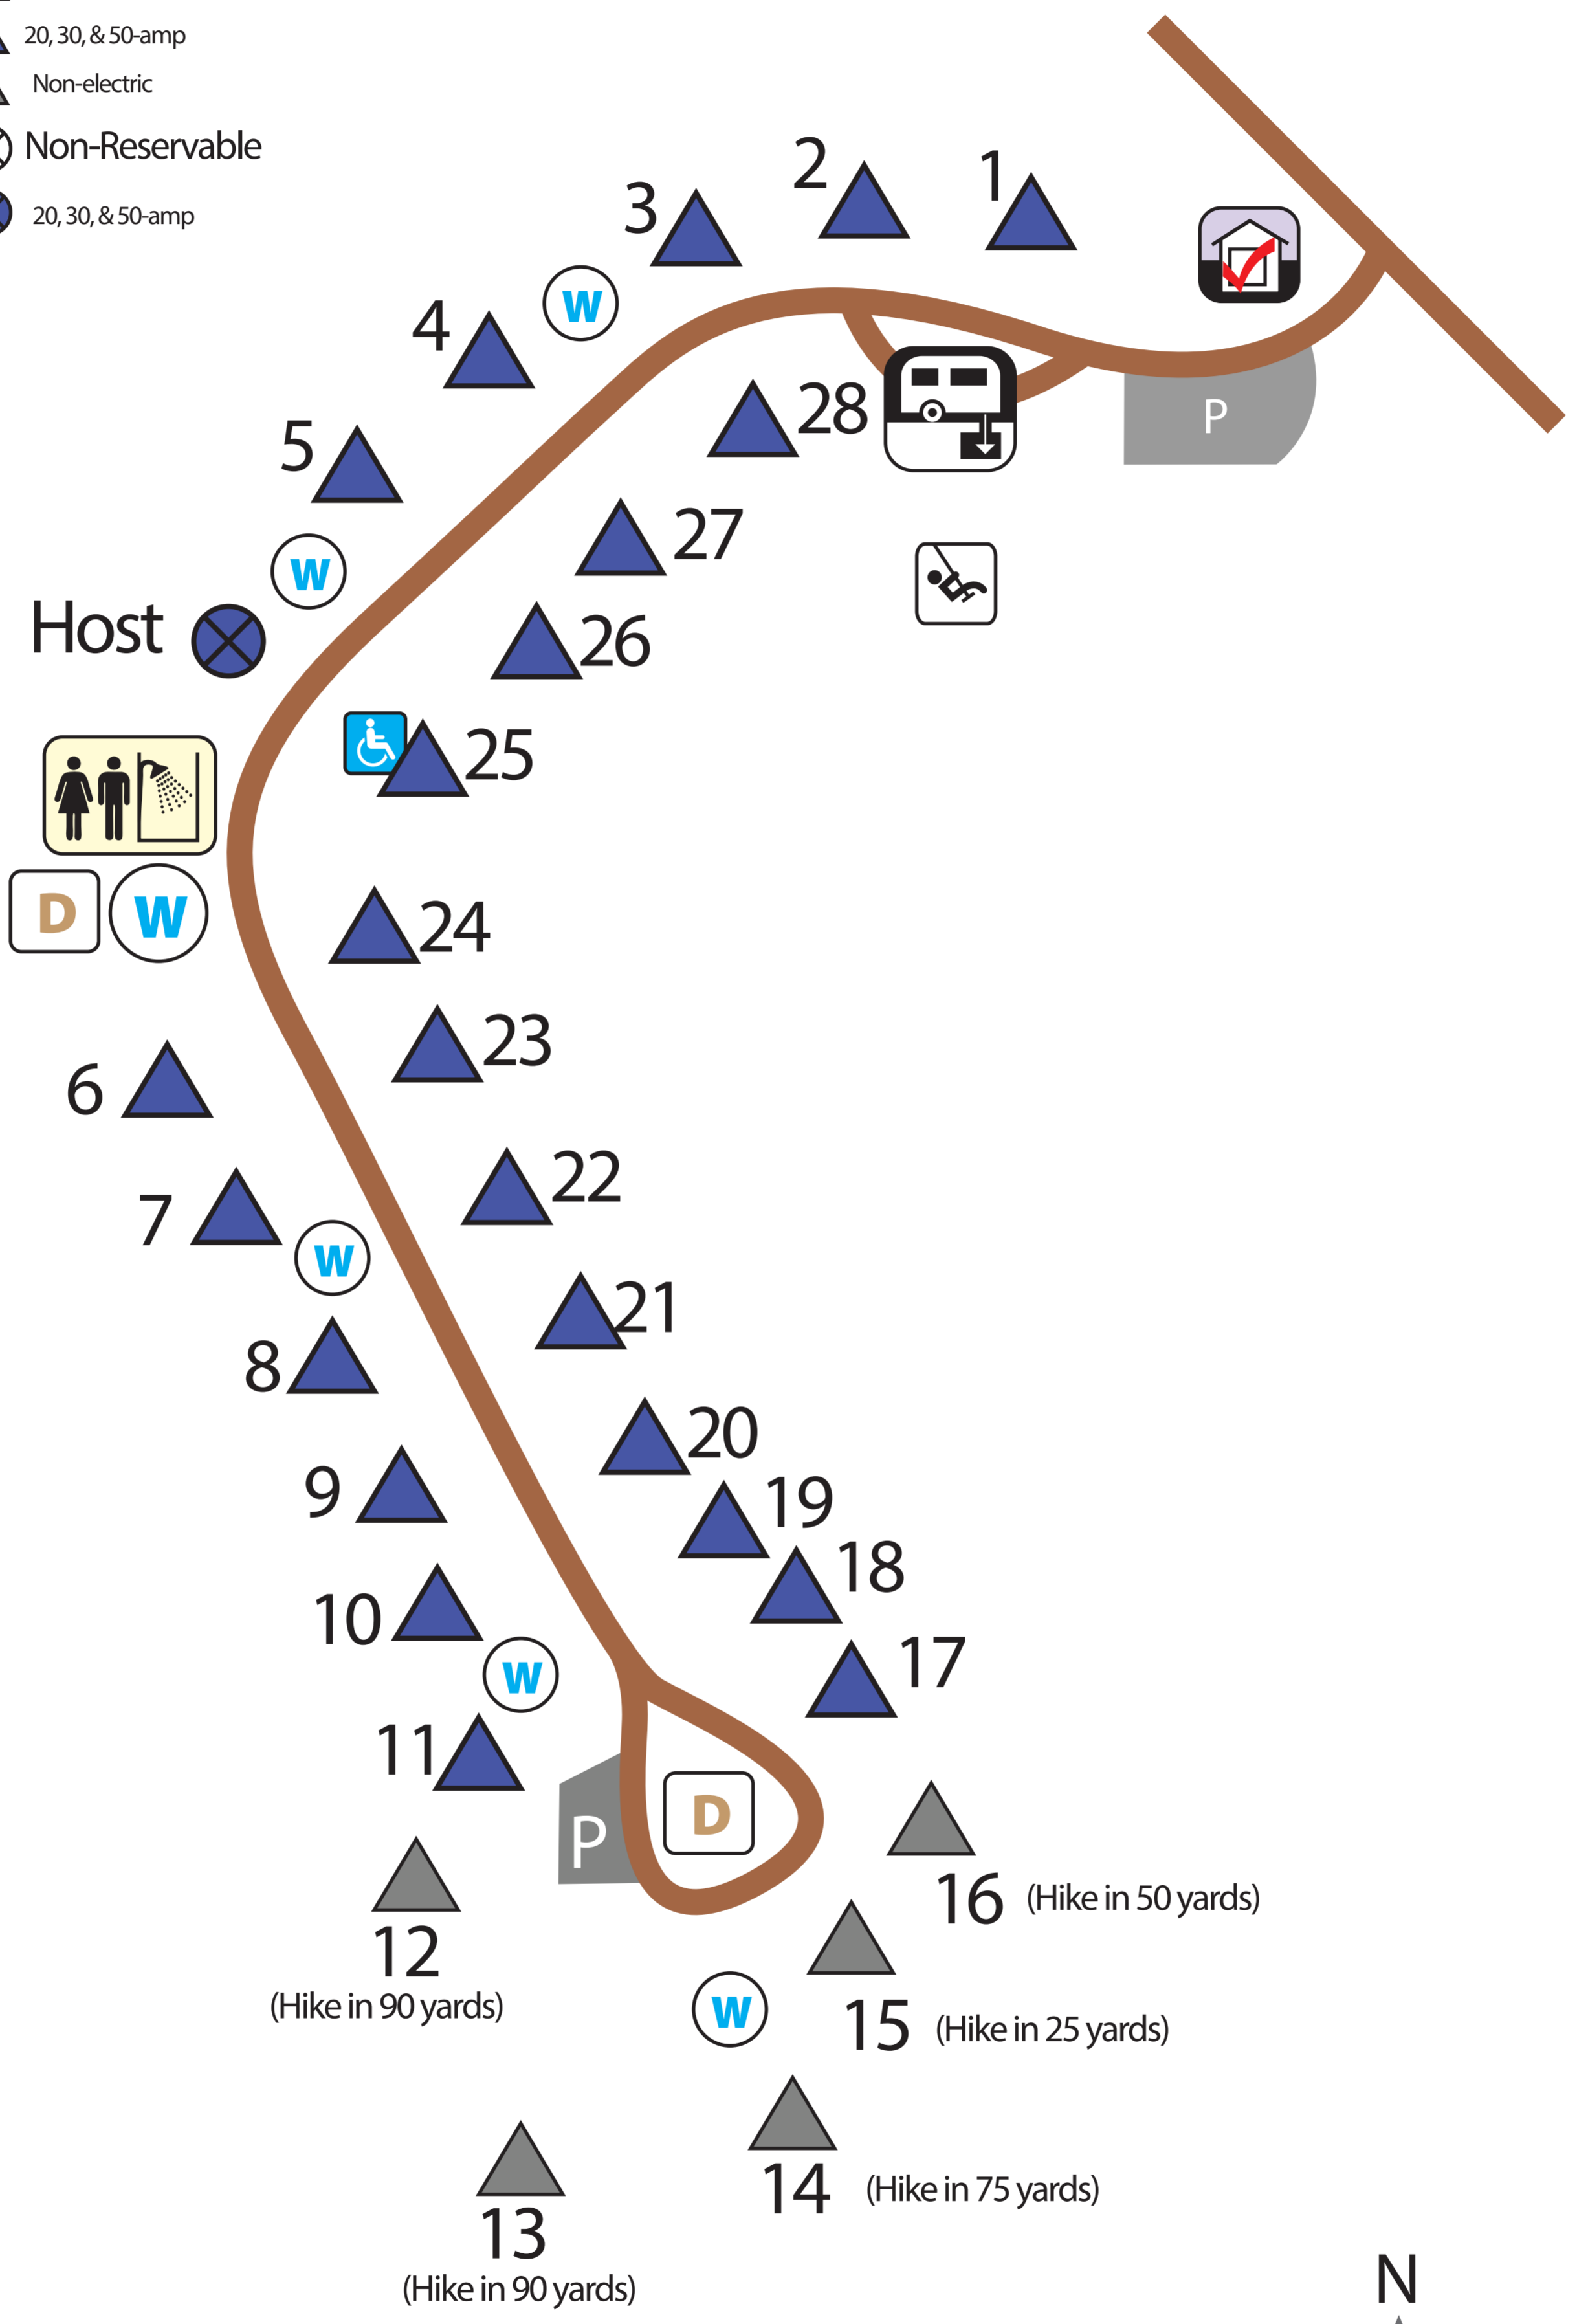

Maquoketa Caves State Park Maquoketa Caves Campground

-  Reservable
-  20, 30, & 50-amp
-  Non-electric
-  Non-Reservable
-  20, 30, & 50-amp

11/2022