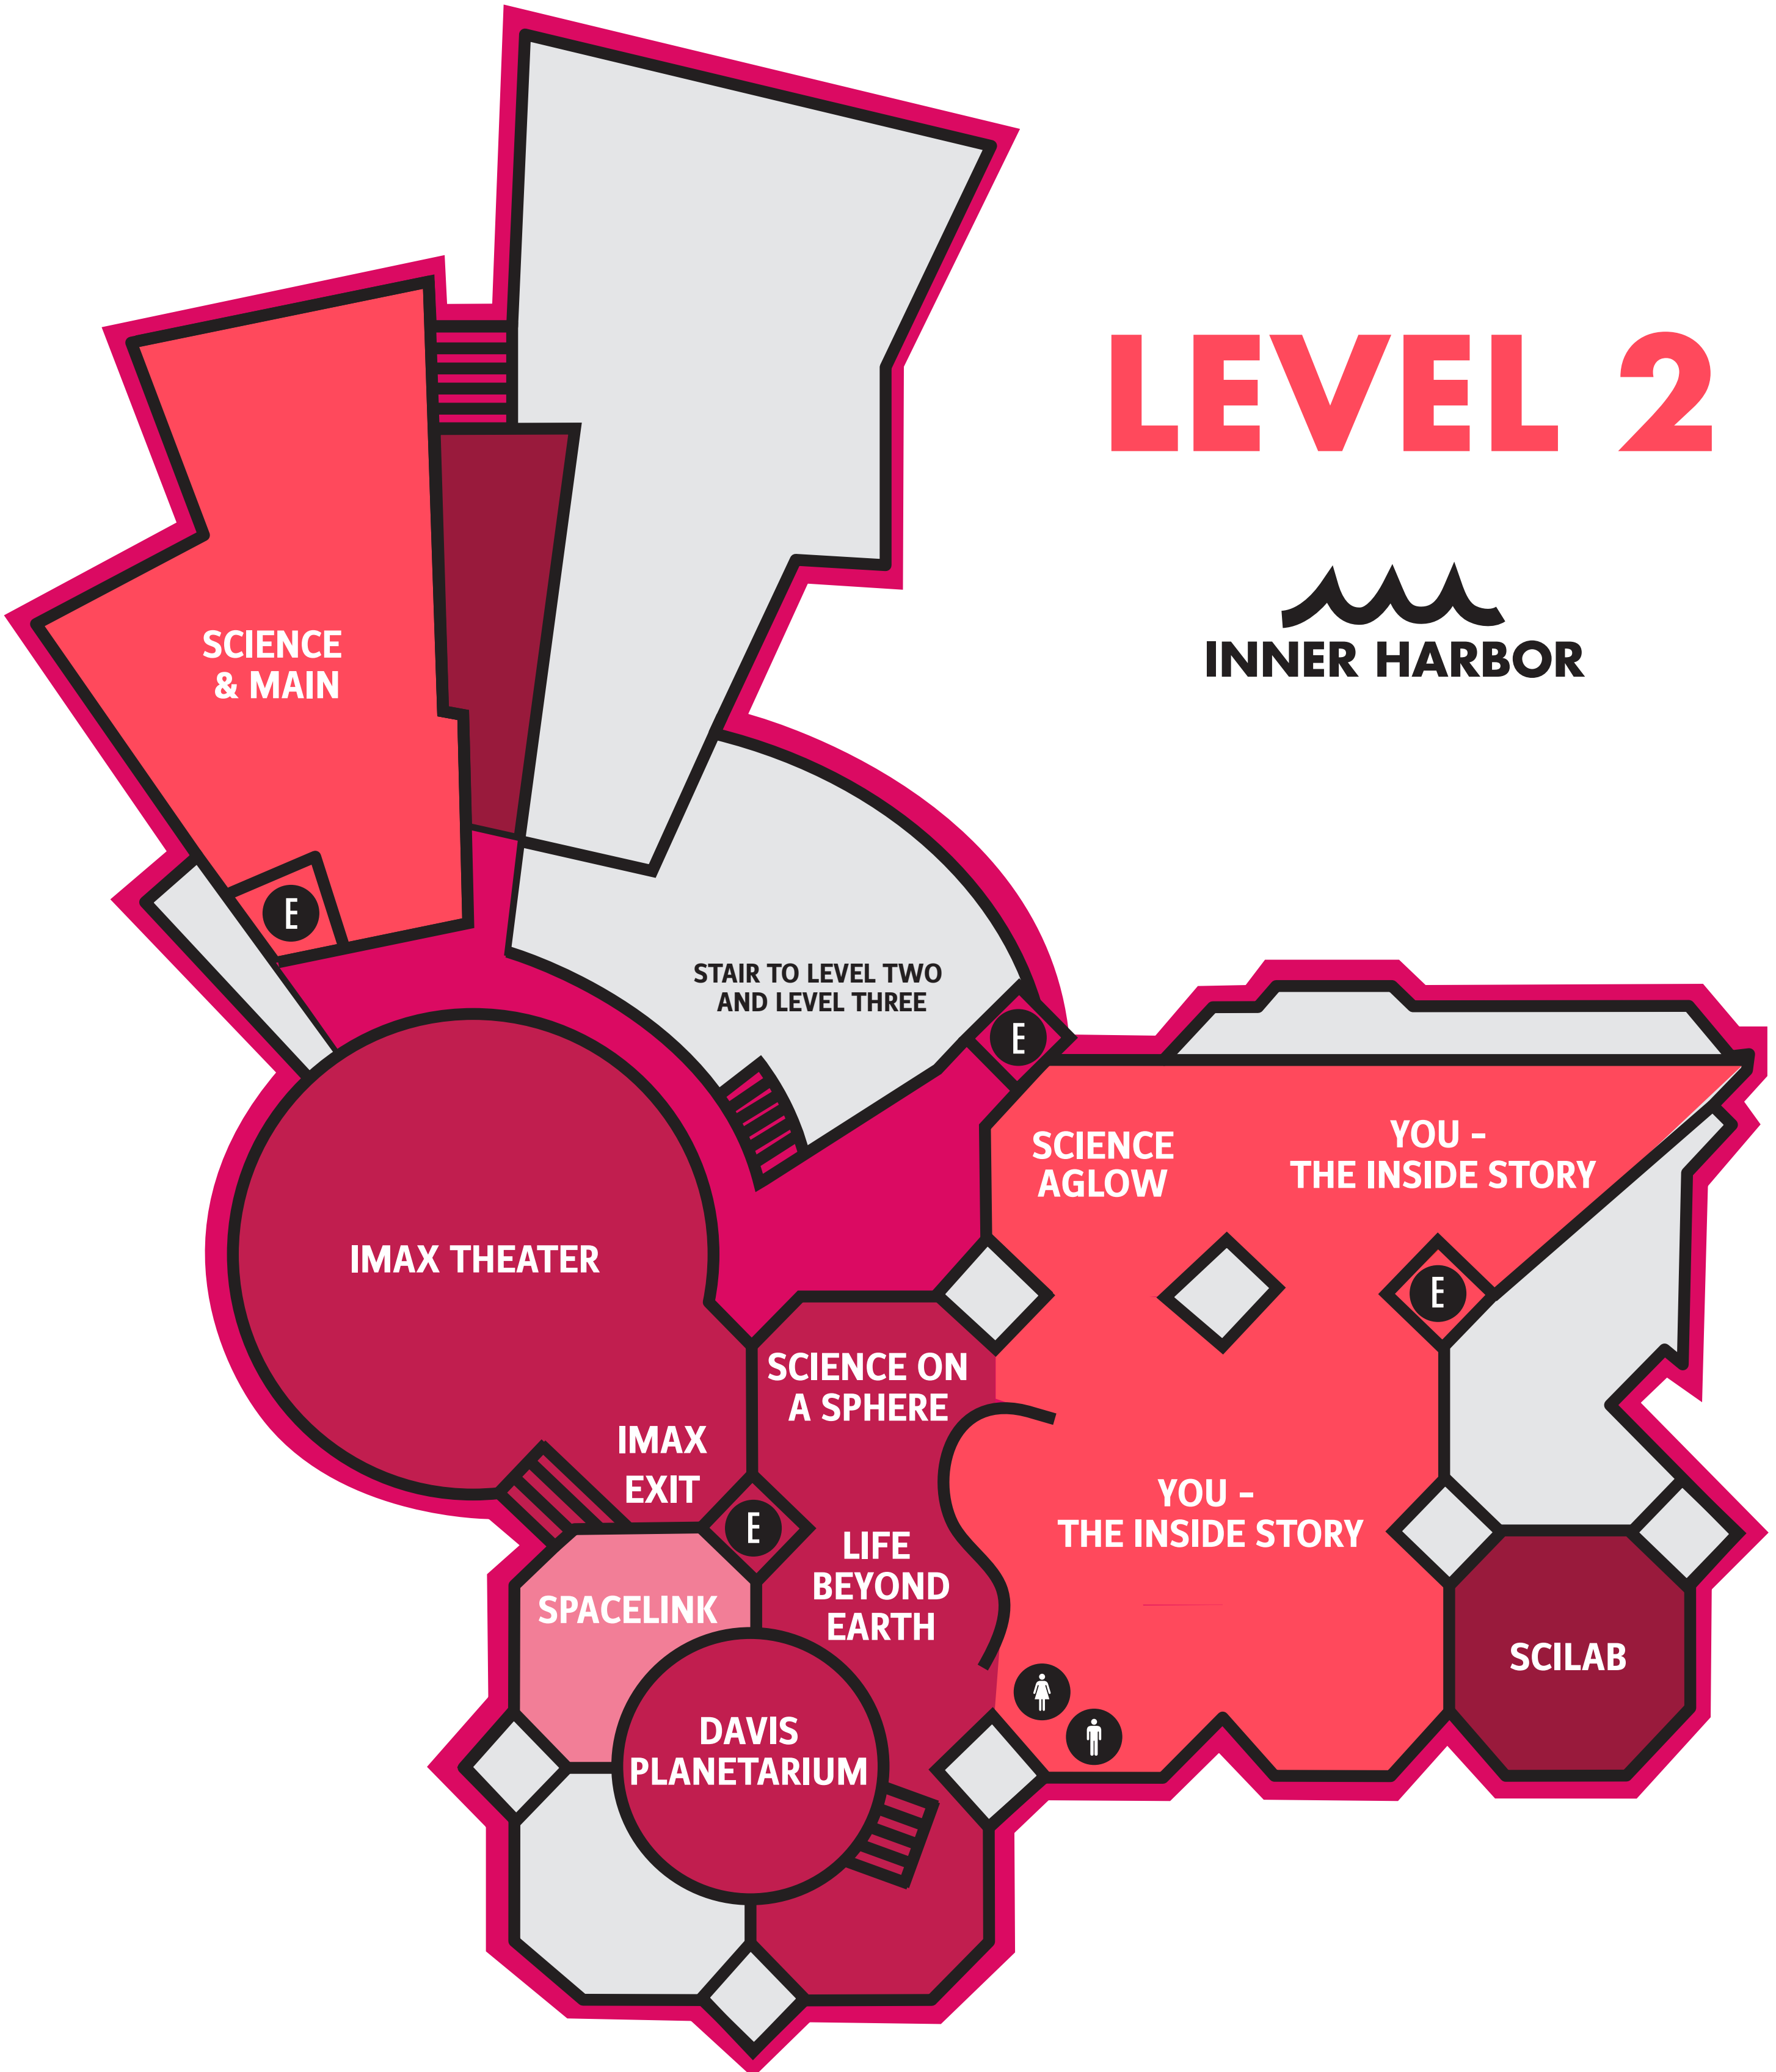

LEVEL 1

LEVEL 2

INNER HARBOR

LEVEL 4/ROOF
CROSBY RAMSEY MEMORIAL OBSERVATORY

Access to the Observatory can be found using the double elevators near Security on level 1, near Life Beyond Earth on Level 2 and behind The Shed on Level 3.

*Posted hours only.

LEVEL 3

INNER HARBOR