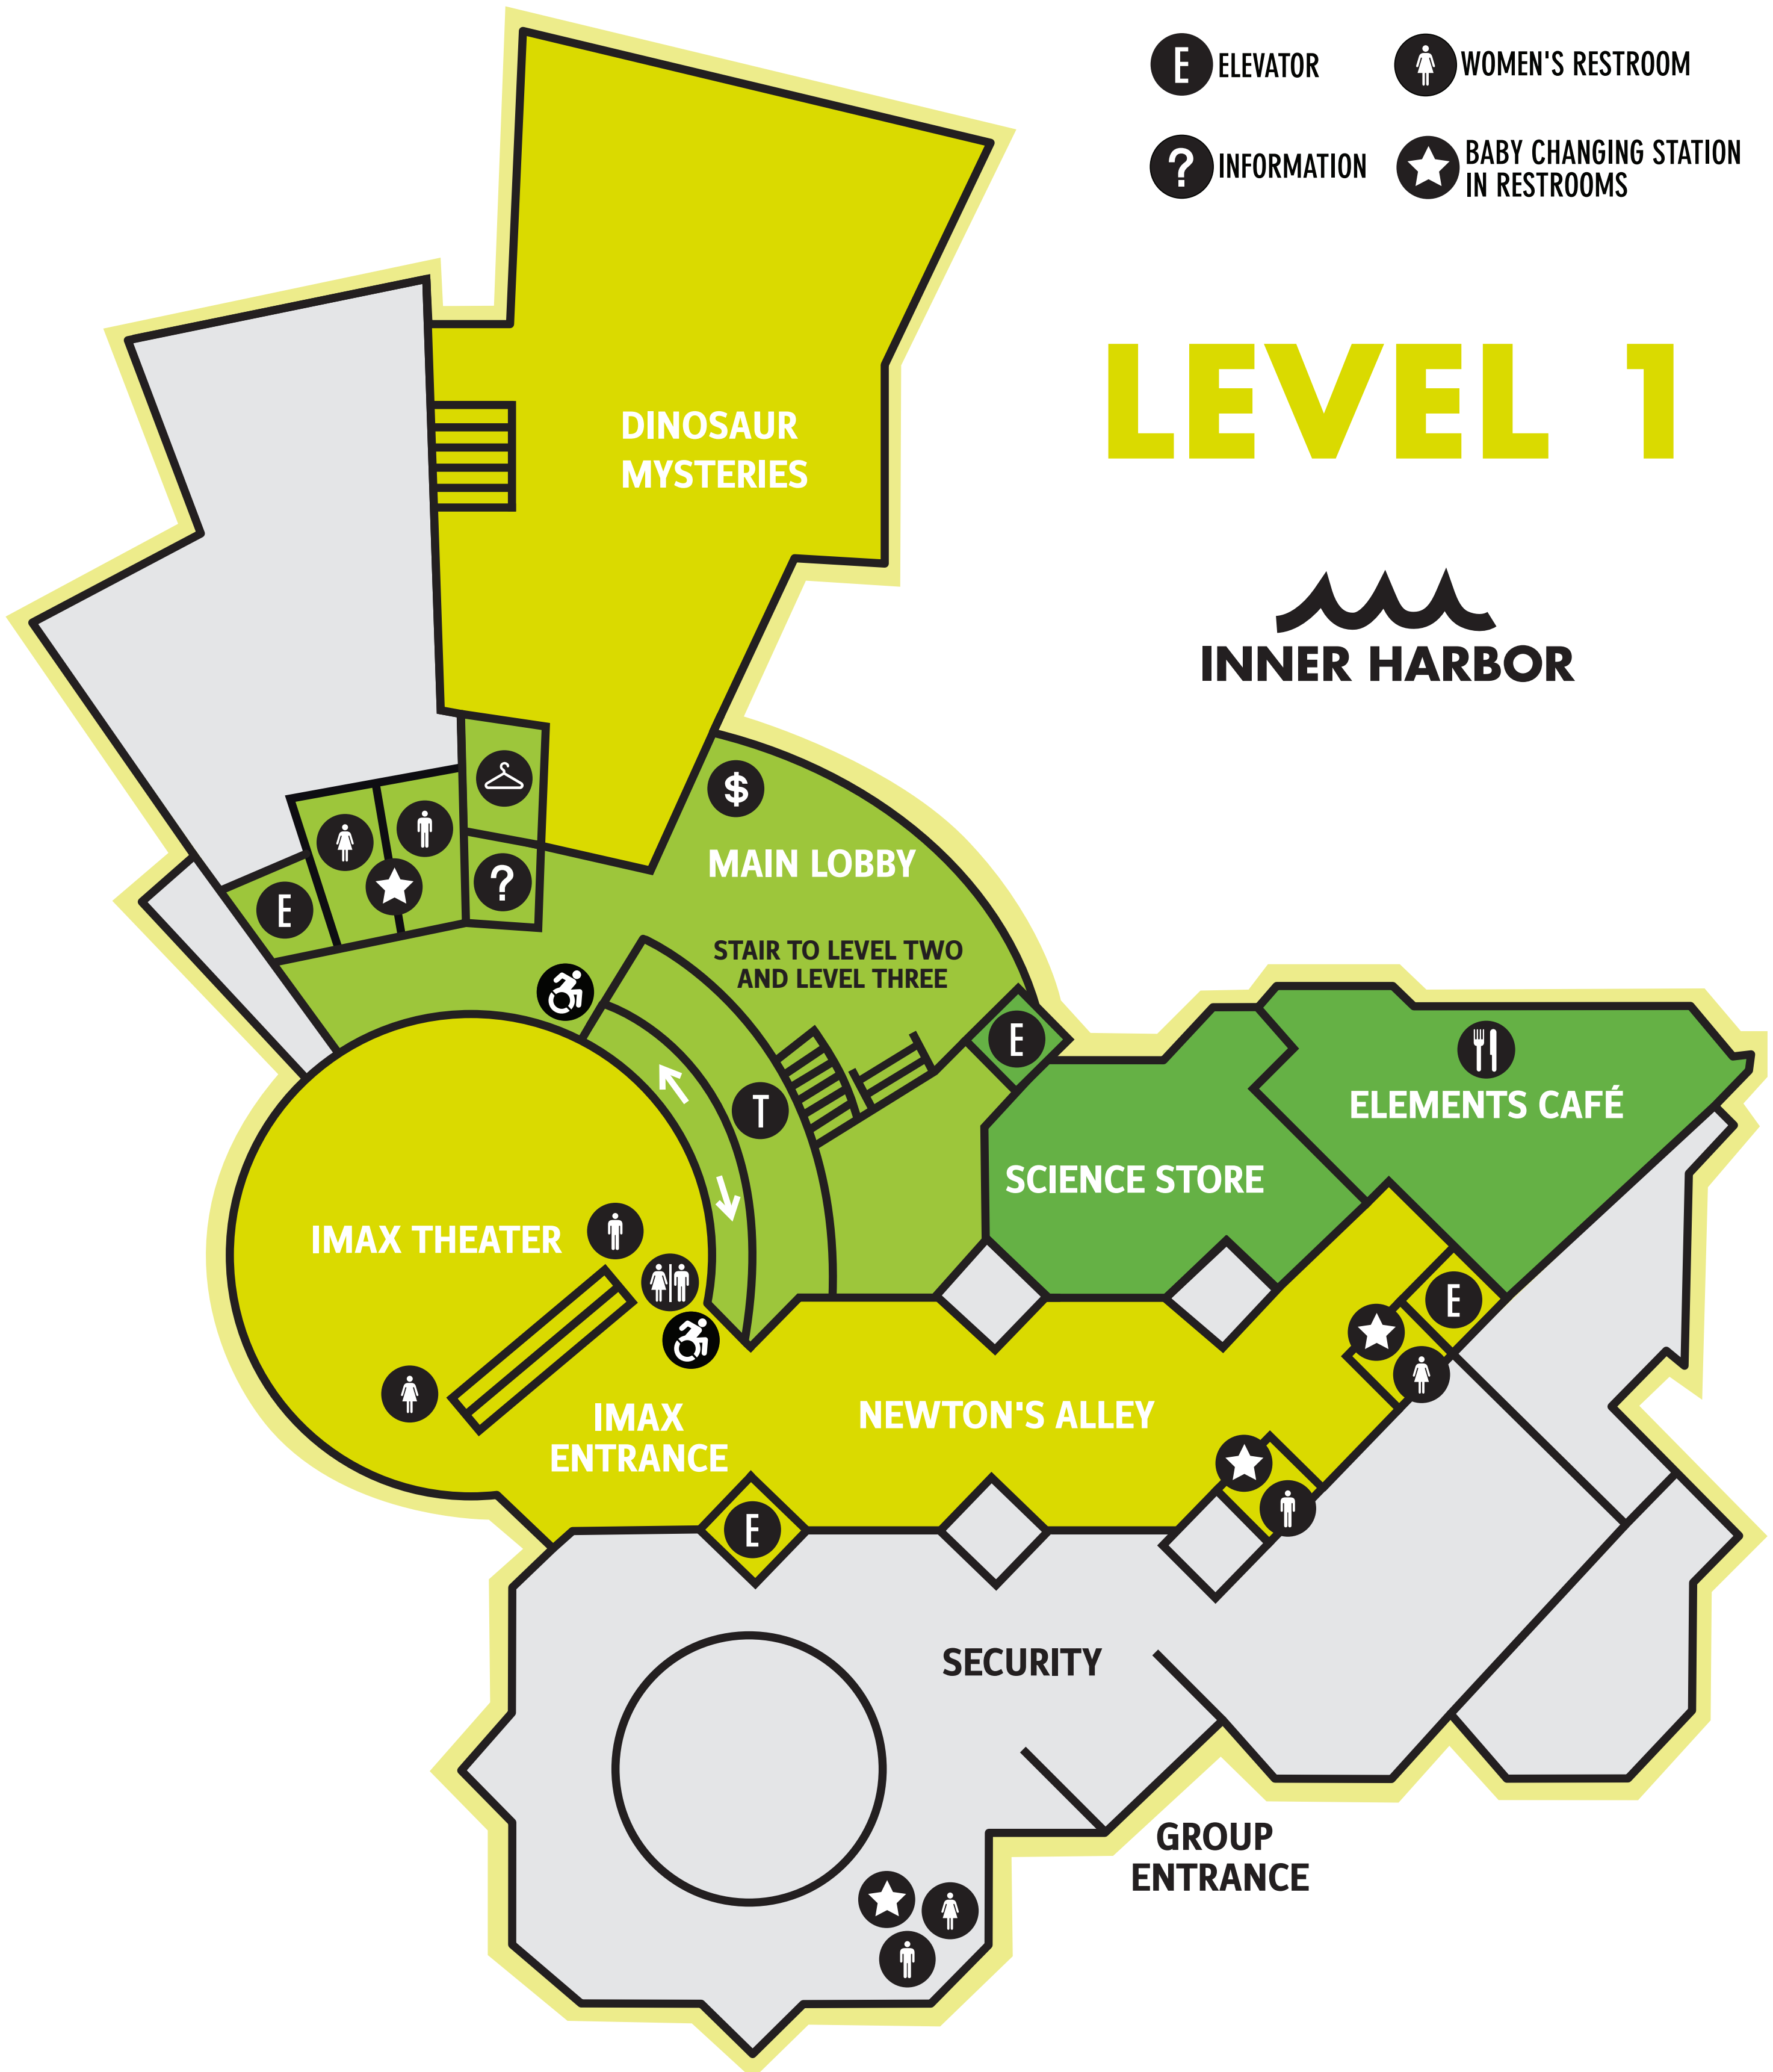

LEVEL 1

LEVEL 2

INNER HARBOR

LEVEL 4/ROOF
CROSBY RAMSEY MEMORIAL OBSERVATORY

Access to the Observatory can be found using the double elevators near Security on level 1, near Life Beyond Earth on Level 2 and behind The Shed on Level 3.

*Posted hours only.

LEVEL 3

INNER HARBOR