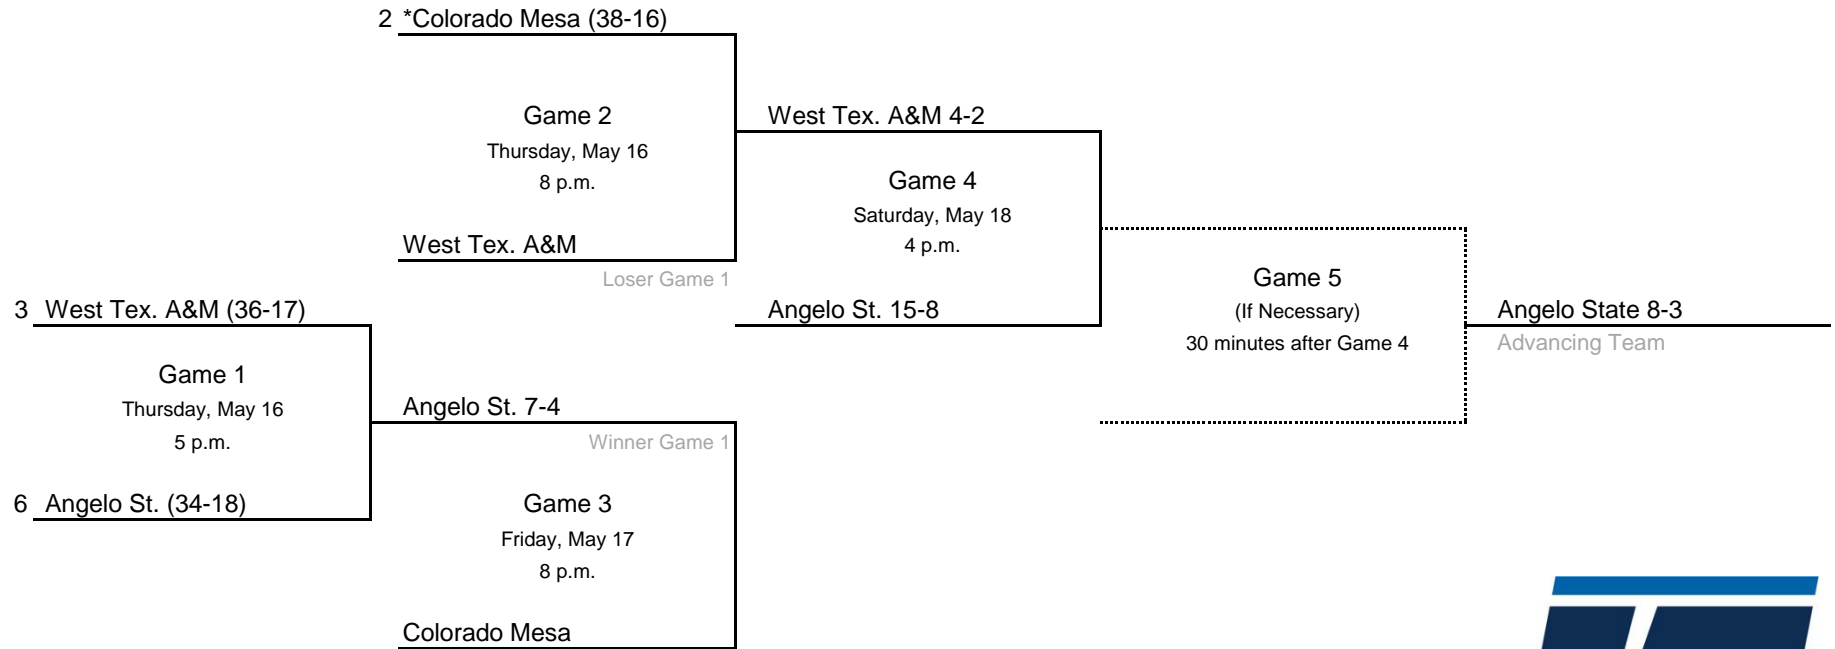

*Denotes host institution
All times are Eastern.

© 2024 National Collegiate Athletic Association. No commercial use without the NCAA's written permission.

2024 NCAA Division II Baseball Championship

South Central Regional #1- Lubbock Christian University

All times are Eastern.
Information subject to change.

2024 NCAA Division II Baseball Championship

South Central Regional #2- Colorado Mesa University

All times are Eastern.
Information subject to change.