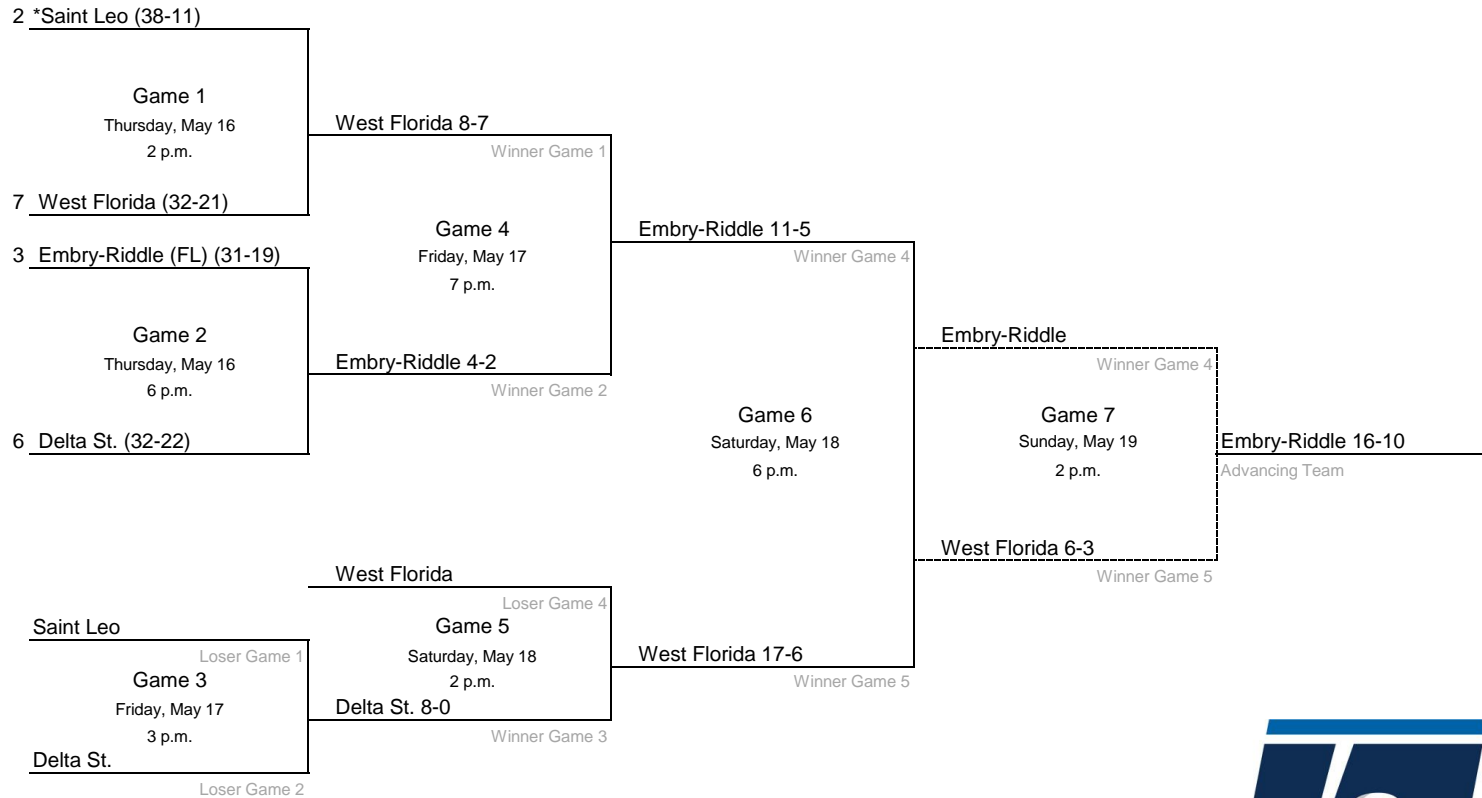

2024 NCAA Division II Baseball Championship

South Regional #2- Saint Leo University