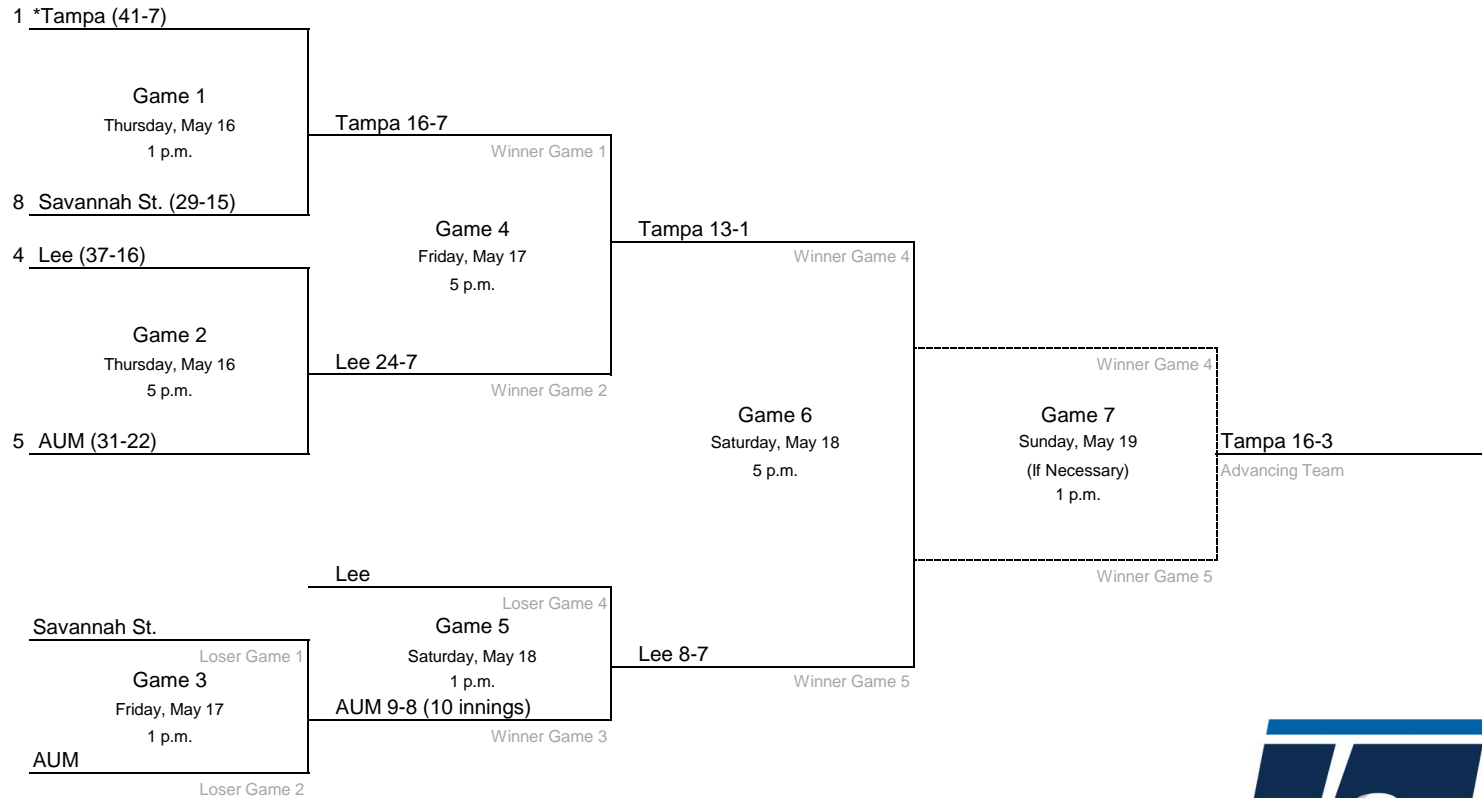

UIndy 19-9

Winner Game 5

Trevecca Nazarene

Loser Game 4

Game 5
Sunday, May 19
11 a.m.

UIndy 10-4

Winner Game 5

UIndy

Loser Game 1

Game 3
Saturday, May 18
Noon
(Bloomington, IN)

UIndy 8-5

Winner Game 3

Grand Valley St.

Loser Game 2

*Denotes host institution
All times are Eastern.

© 2024 National Collegiate Athletic Association. No commercial use without the NCAA's written permission.

2024 NCAA Division II Baseball Championship

South Regional #1- University of Tampa

*Denotes host institution
All times are Eastern.

© 2024 National Collegiate Athletic Association. No commercial use without the NCAA's written permission.