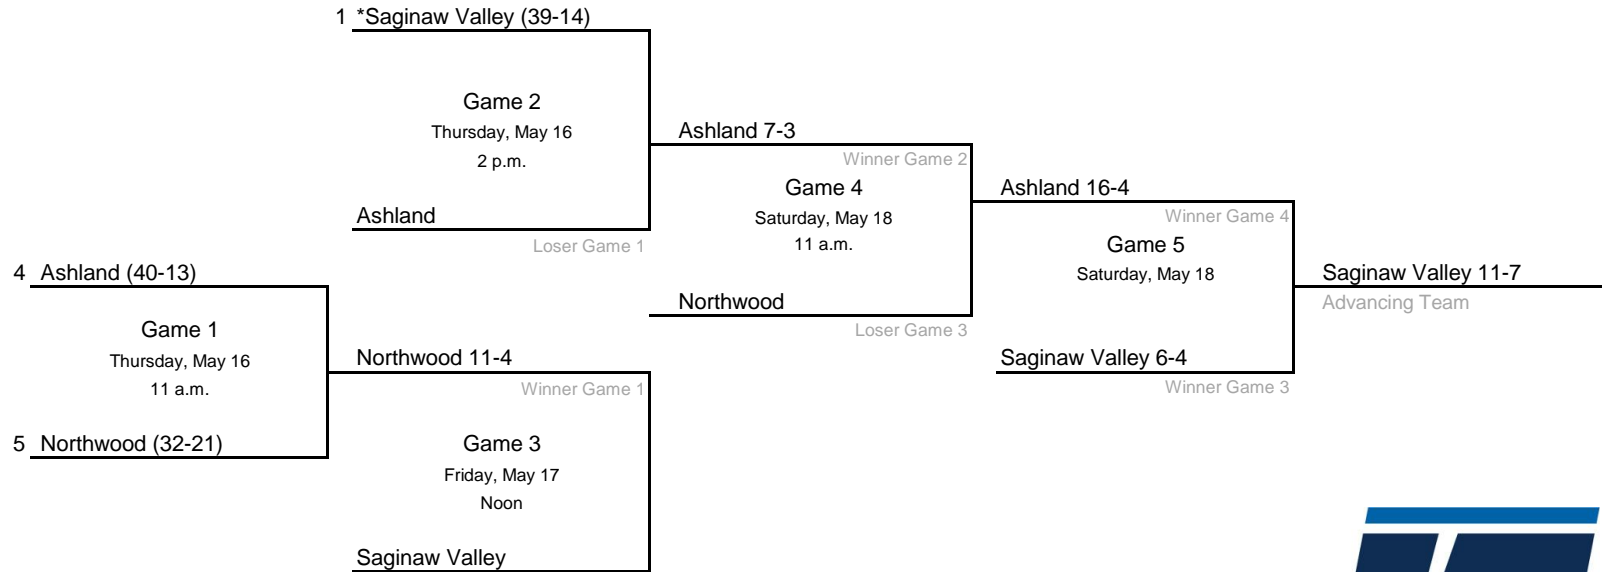

*Denotes host institution
All times are Eastern.

© 2024 National Collegiate Athletic Association. No commercial use without the NCAA's written permission.

2024 NCAA Division II Baseball Championship

Midwest Regional #1- Saginaw Valley State University

All times are Eastern.
Information subject to change.

2024 NCAA Division II Baseball Championship

Midwest Regional #2- University of Indianapolis

2 *UIndy (35-18)

Game 1
Thursday, May 16
11 a.m.

Trevecca Nazarene 16-4