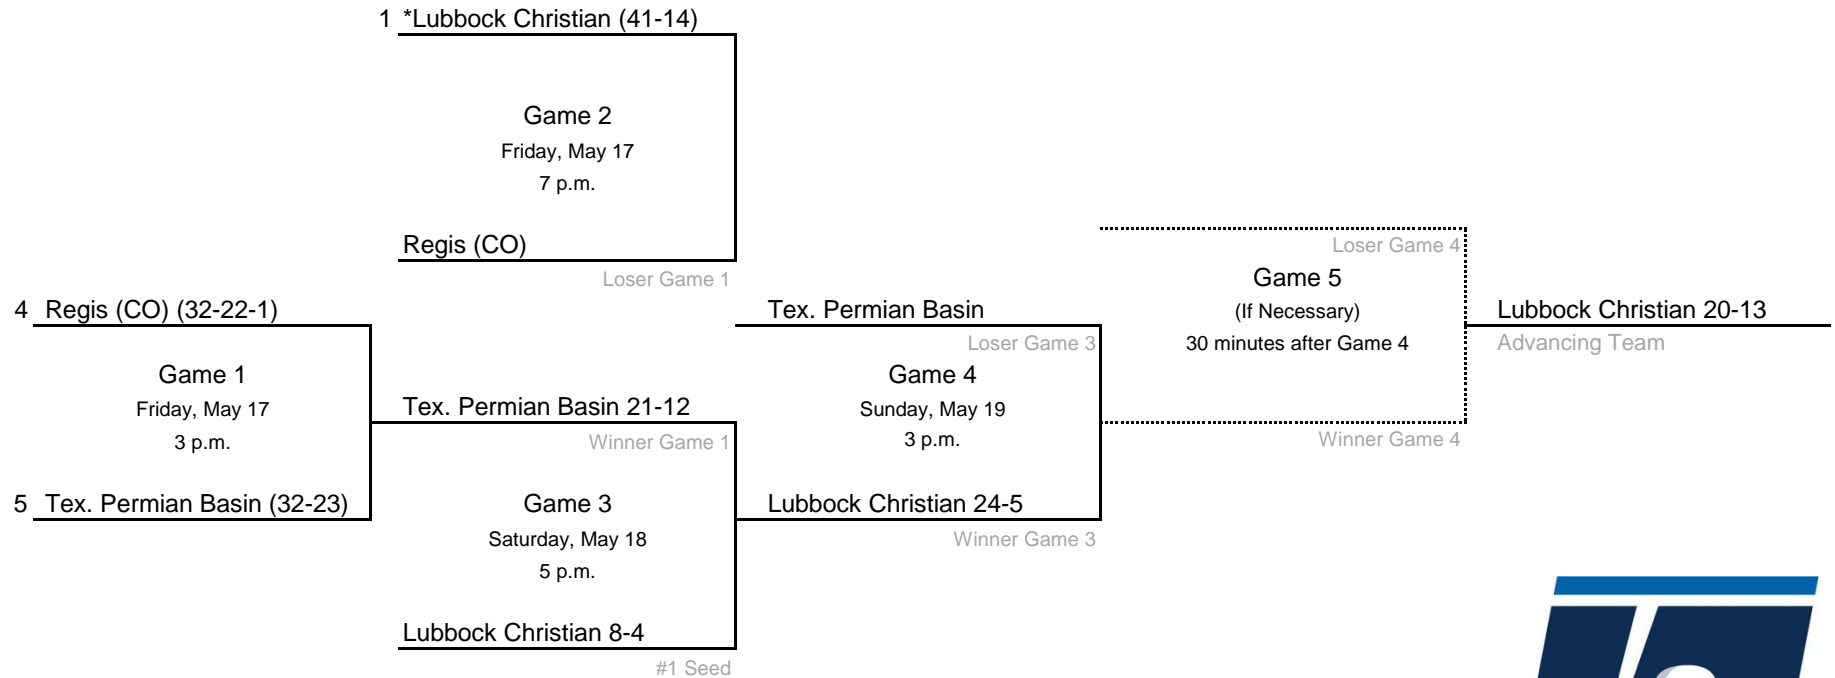

*Denotes host institution
All times are Eastern.

© 2024 National Collegiate Athletic Association. No commercial use without the NCAA's written permission.

2024 NCAA Division II Baseball Championship

South Central Regional #1- Lubbock Christian University