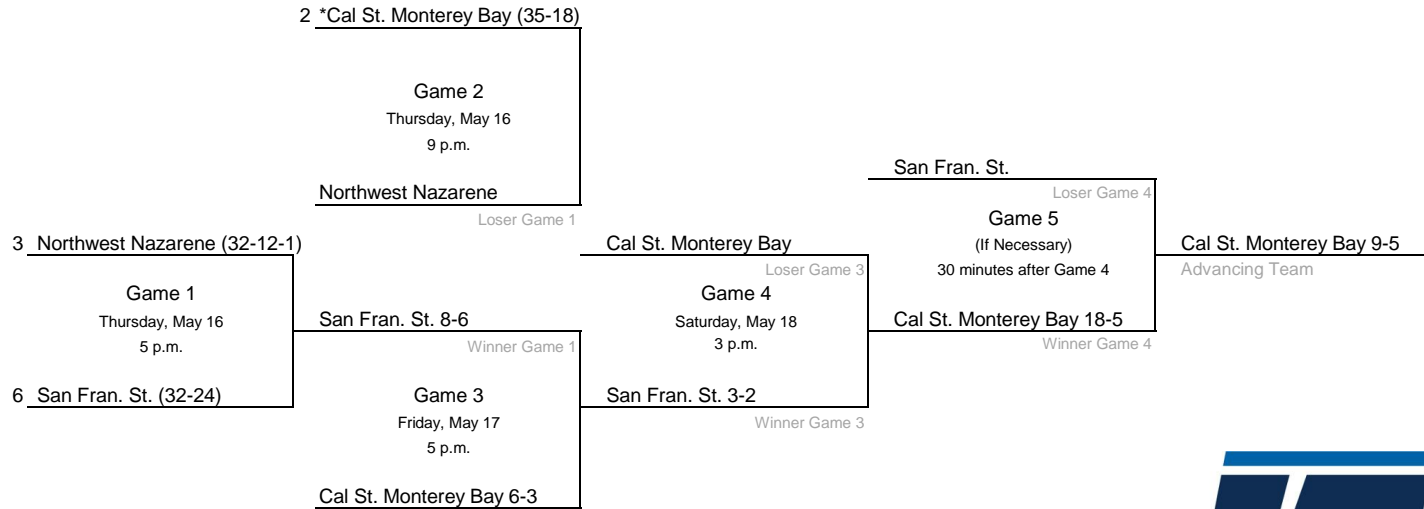

2024 NCAA Division II Baseball Championship

West Regional #2- California State University, Monterey Bay

All times are Eastern.
Information subject to change.