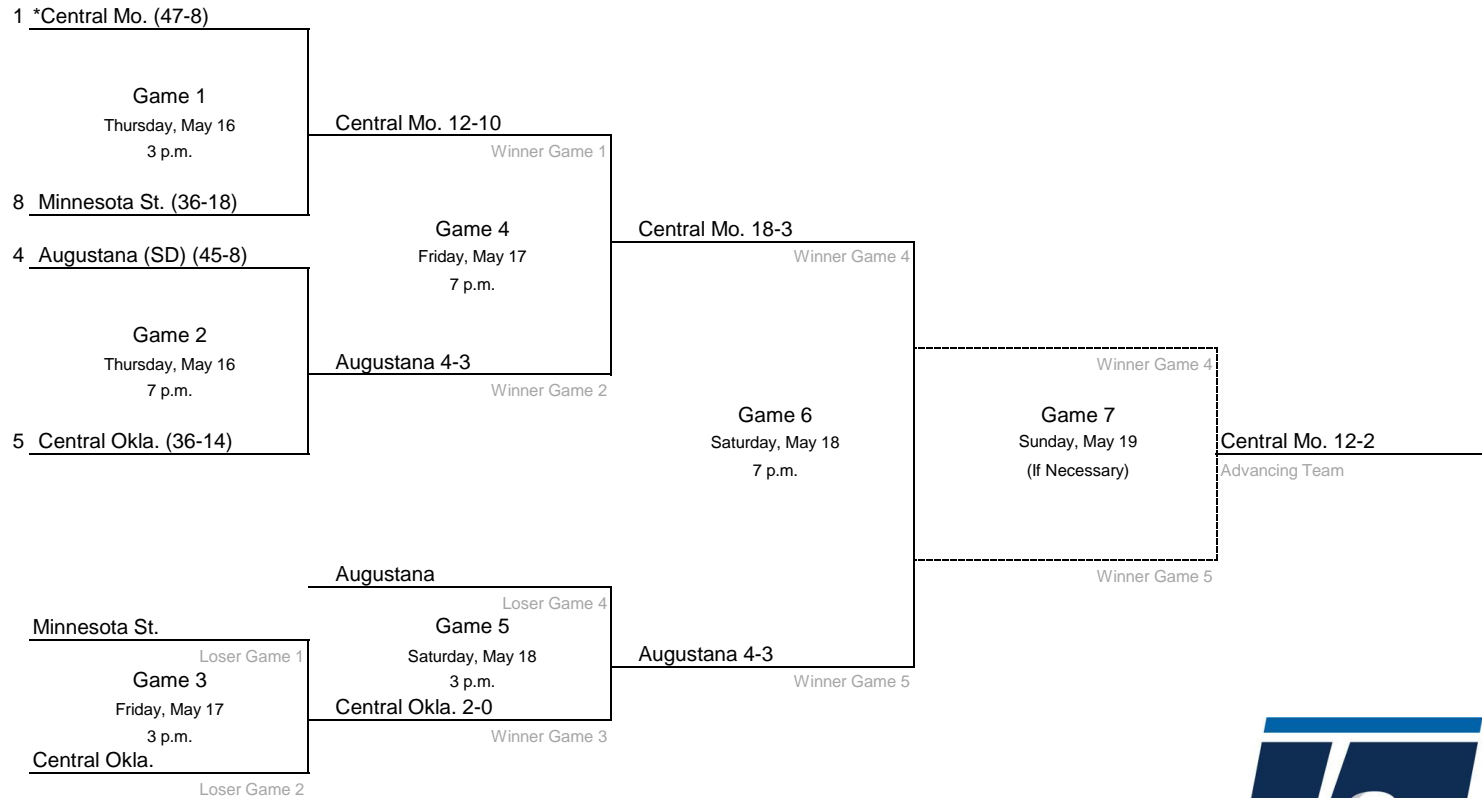

2024 NCAA Division II Baseball Championship

Central Regional #1- University of Central Missouri