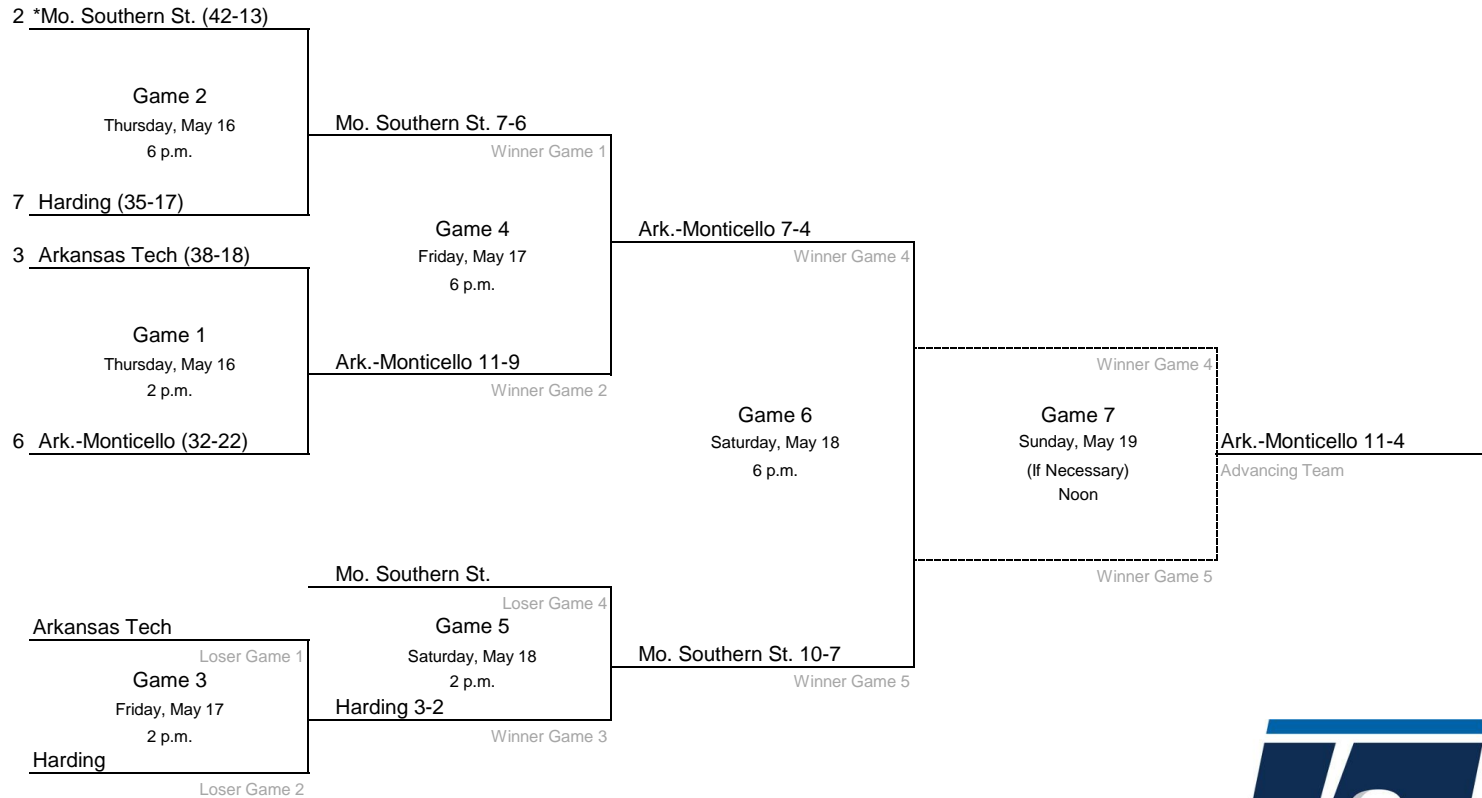

Winner Game 3

*Denotes host institution
All times are Eastern.

© 2024 National Collegiate Athletic Association. No commercial use without the NCAA's written permission.

2024 NCAA Division II Baseball Championship

Central Regional #1- University of Central Missouri

*Denotes host institution
All times are Eastern.

© 2024 National Collegiate Athletic Association. No commercial use without the NCAA's written permission.

2024 NCAA Division II Baseball Championship

Central Regional #2- Missouri Southern State University

*Denotes host institution
All times are Eastern.

© 2024 National Collegiate Athletic Association. No commercial use without the NCAA's written permission.