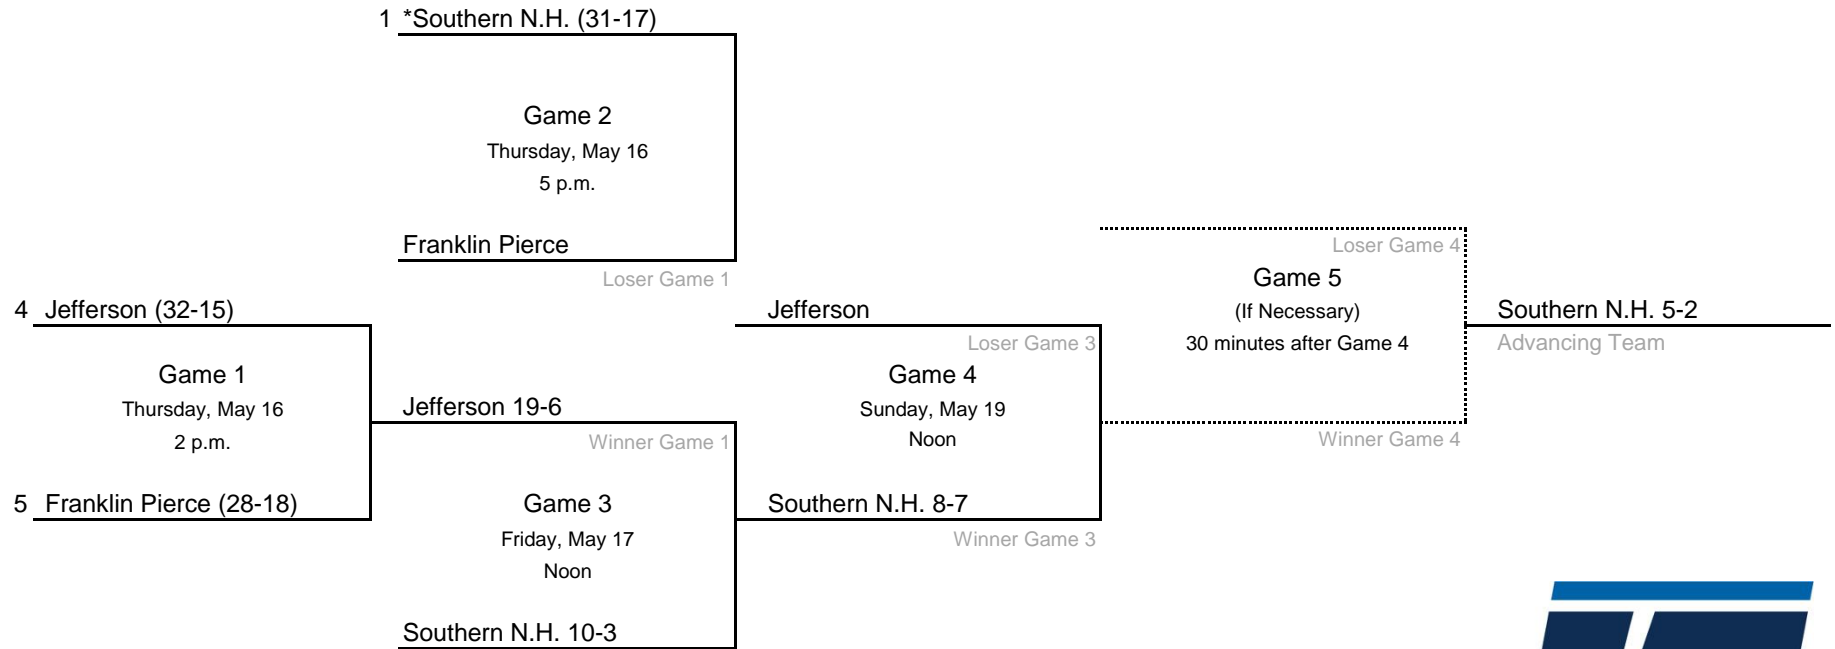

2024 NCAA Division II Baseball Championship

East Regional #1- Southern New Hampshire University

All times are Eastern.
Information subject to change.