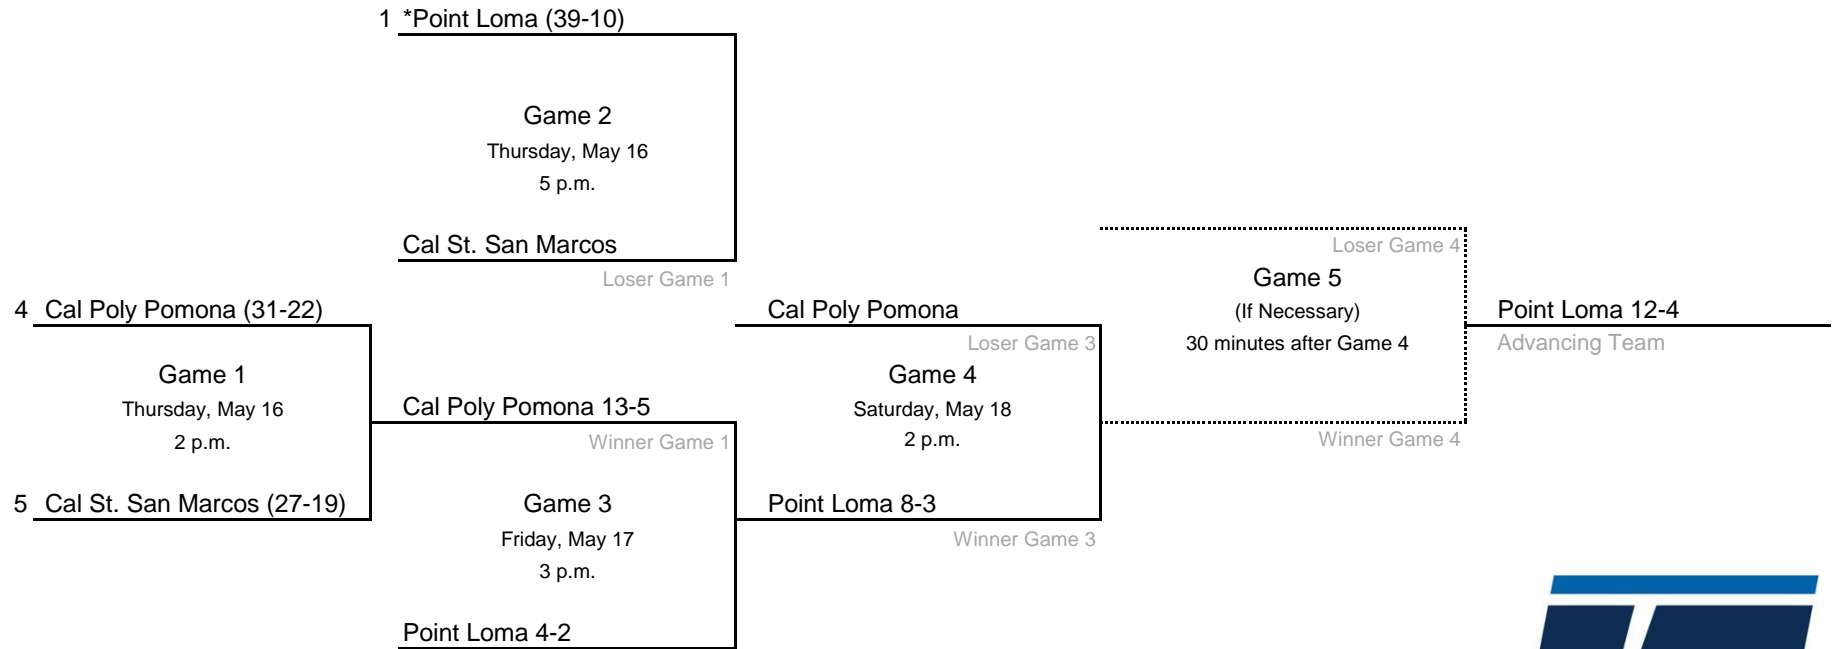

2024 NCAA Division II Baseball Championship

West Regional #2- California State University, Monterey Bay

All times are Eastern.
Information subject to change.

2024 NCAA Division II Baseball Championship

West Regional #1- Point Loma Nazarene University