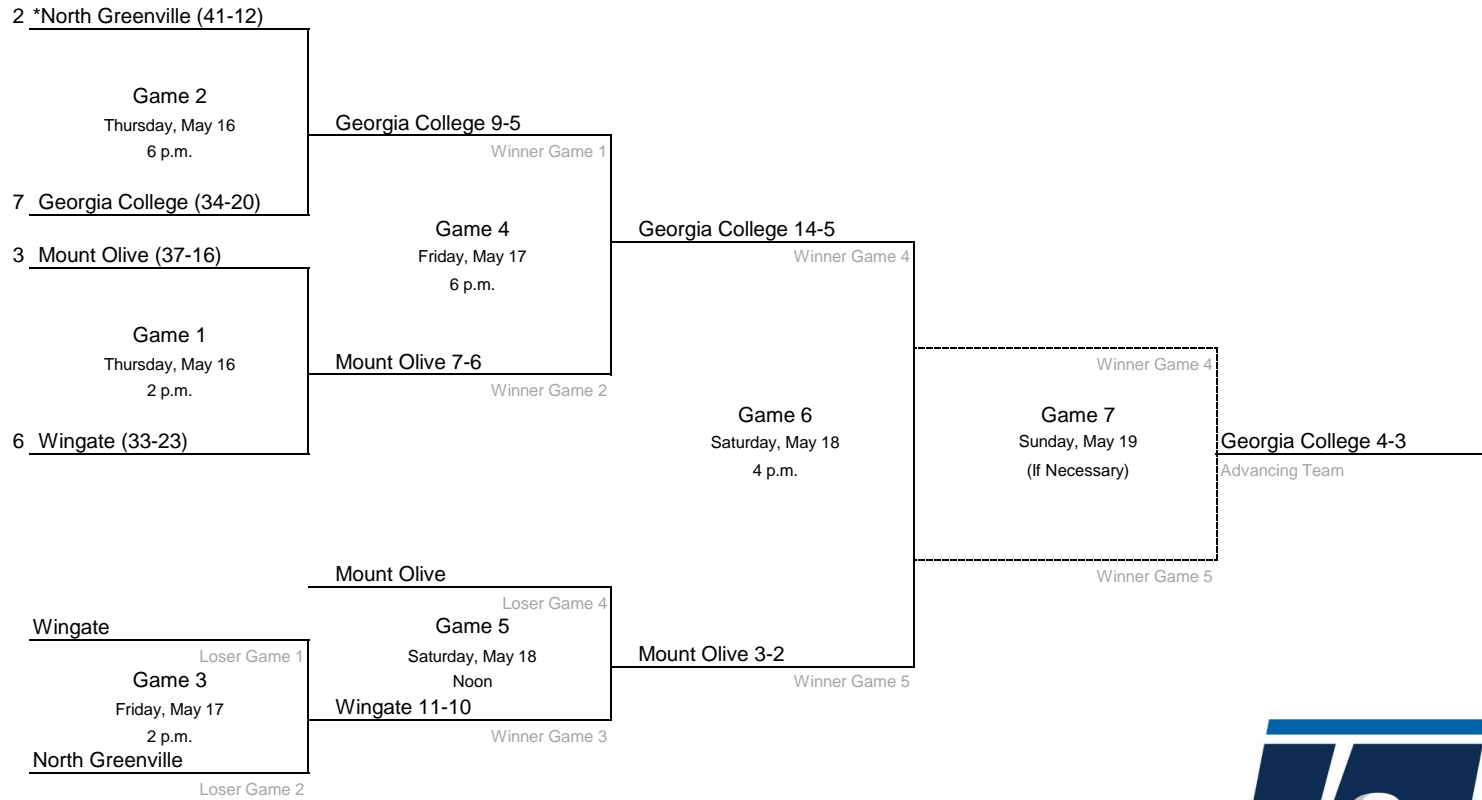

2024 NCAA Division II Baseball Championship

Southeast Regional #1- Catawba College

All times are Eastern.
Information subject to change.

2024 NCAA Division II Baseball Championship

Southeast Regional #2- North Greenville University