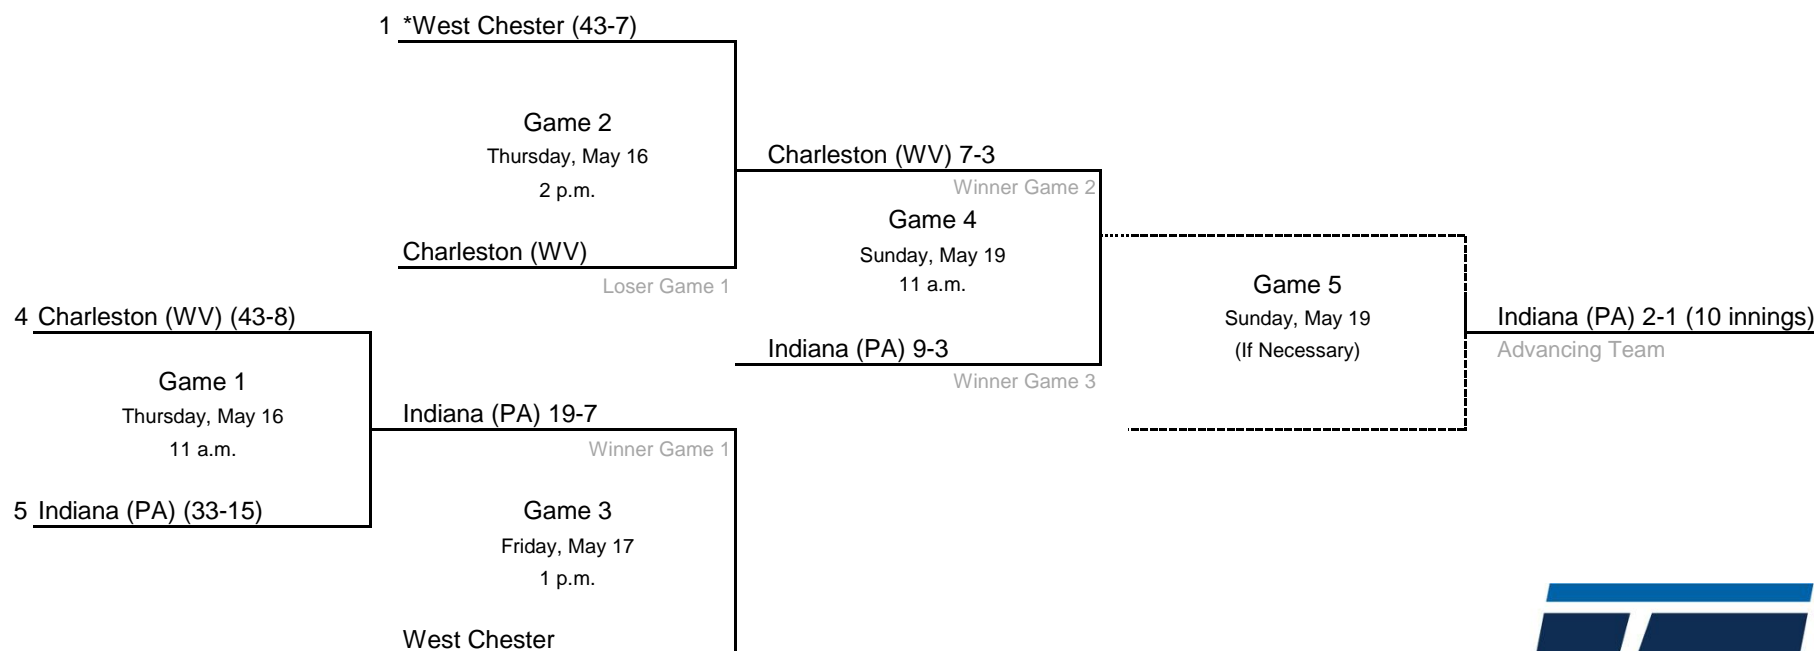

2024 NCAA Division II Baseball Championship

Atlantic Regional #1- West Chester Univeristy

All times are Eastern.
Information subject to change.

2024 NCAA Division II Baseball Championship

Atlantic Regional #2- East Stroudsburg University