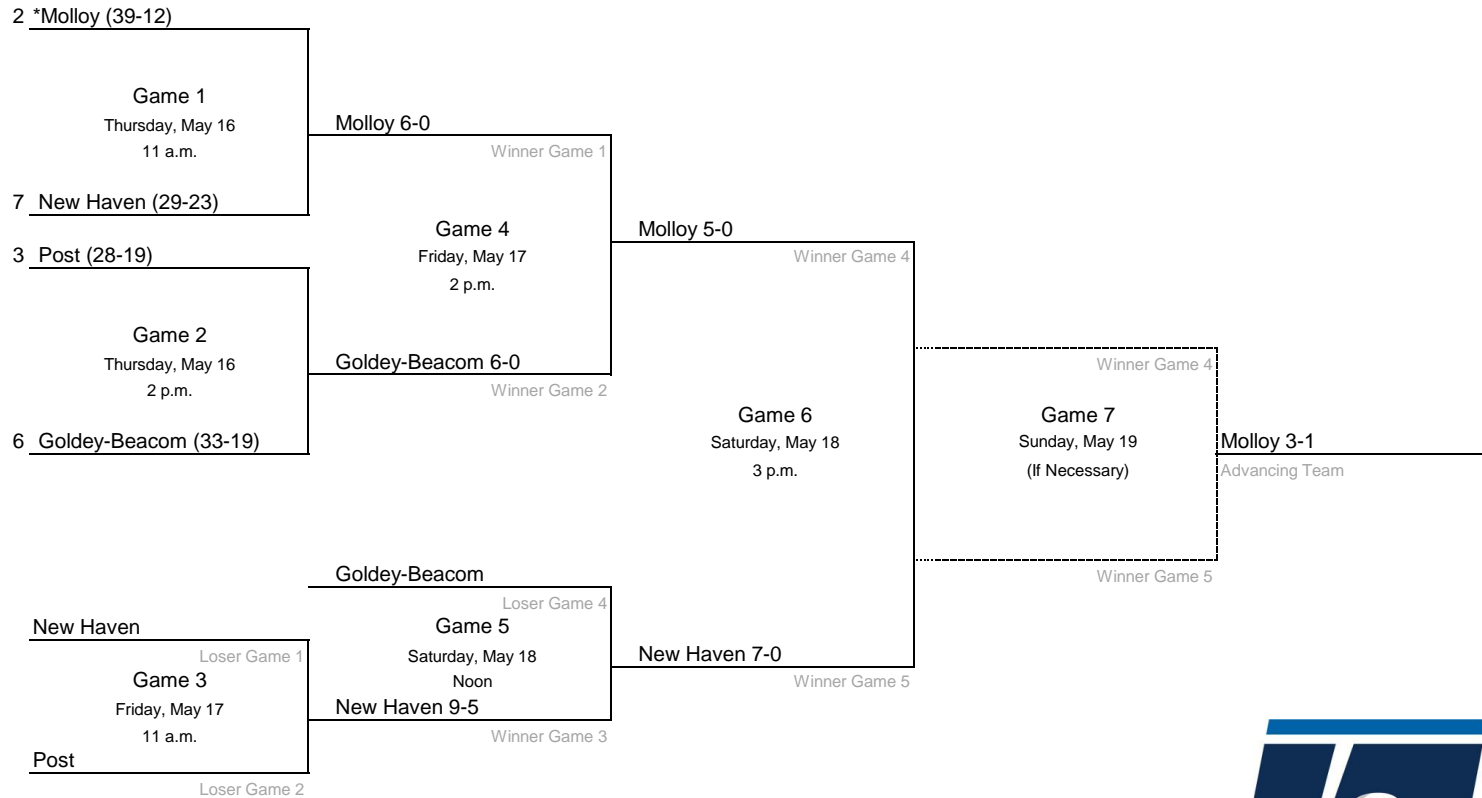

*Denotes host institution
All times are Eastern.

© 2024 National Collegiate Athletic Association. No commercial use without the NCAA's written permission.

2024 NCAA Division II Baseball Championship

Midwest Regional #1- Saginaw Valley State University

All times are Eastern.
Information subject to change.

2024 NCAA Division II Baseball Championship

Midwest Regional #2- University of Indianapolis

2 *UIndy (35-18)

Game 1
Thursday, May 16
11 a.m.

Trevecca Nazarene 16-4