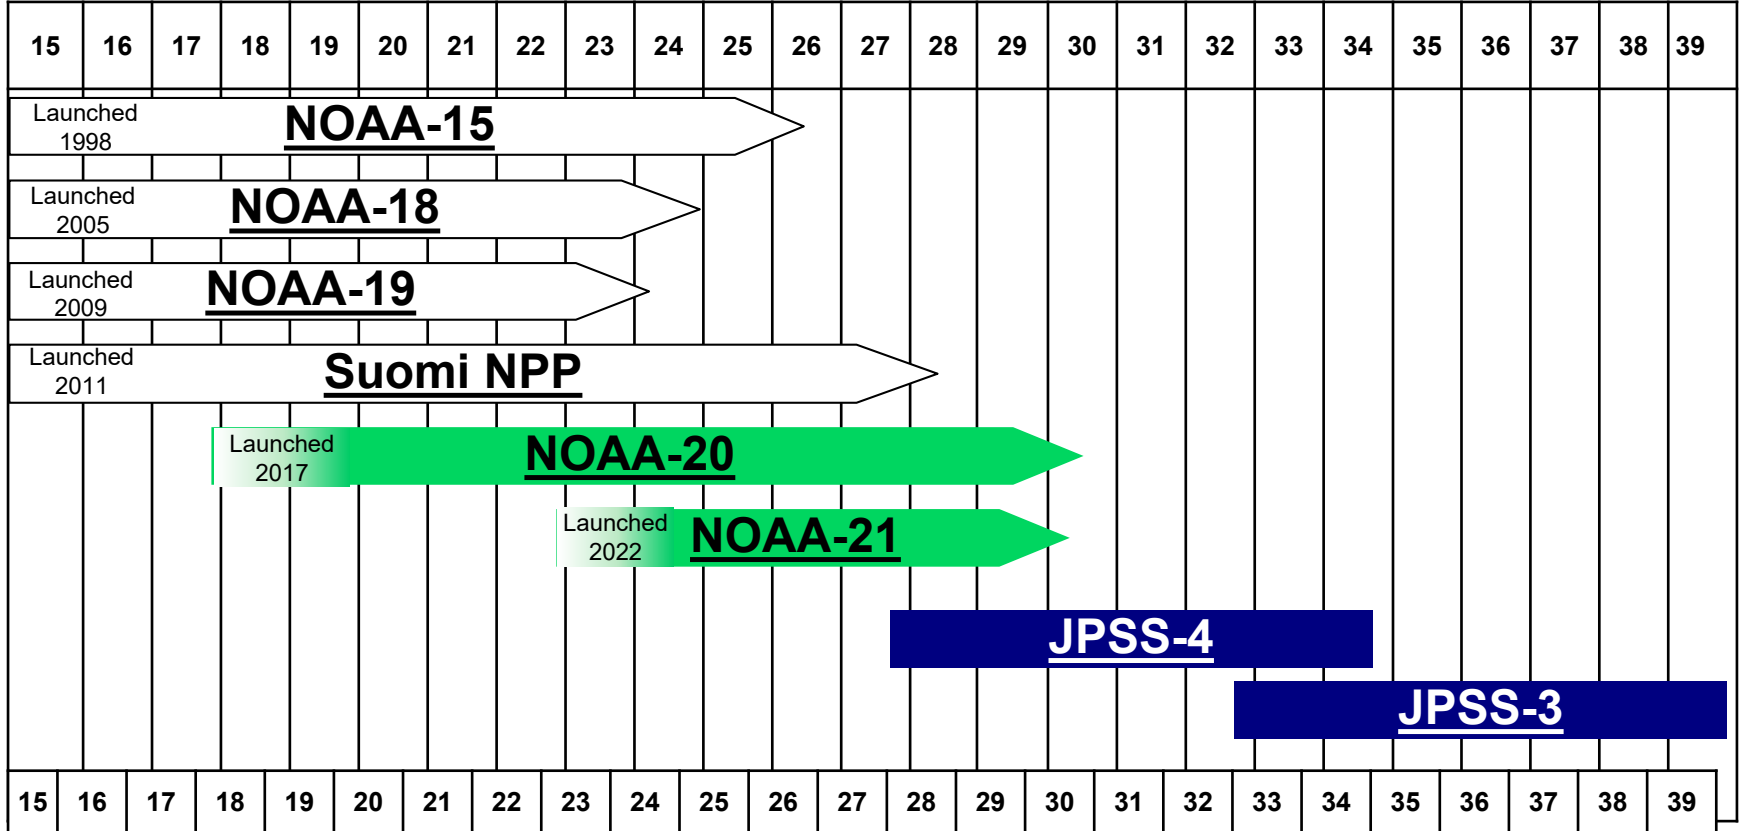

NOAA Polar Satellite Programs Continuity of Weather Observations

Calendar Year

Click a satellite's name for the current status.

As of March 2024

Fiscal Year

Key

- In-orbit and operational
- Planned mission life
- On-orbit residuals
- Planned mission life beyond 2039
- In-orbit checkout

Approved: Stephen Blz
 Assistant Administrator for
 Satellite and Information Services

Operational satellite extended life estimates (indicated by an arrow) are based on July 2023 reliability analyses (60% confidence) for satellites in orbit for at least one year.
 Suomi NPP: Suomi National Polar-orbiting Partnership; JPSS: Joint Polar Satellite System