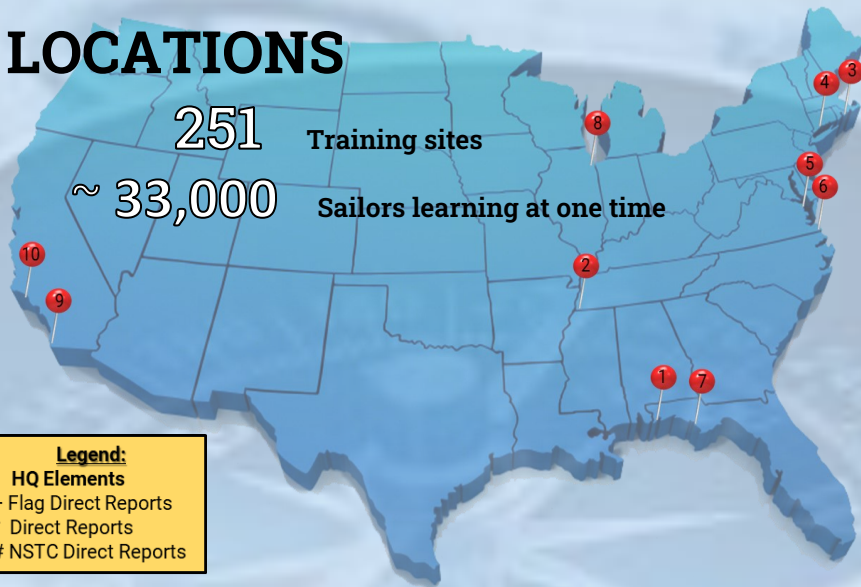

Force Development

2023 Annual Report

From the Commander...

Naval Education and Training Command (NETC), the Force Development (FD) pillar of MyNavy HR, is the largest shore command in the Navy with more than 24,000 military and staff personnel at more than 624 subordinate activities, sites, talent acquisition groups, stations, and detachments throughout the world. On any given day, roughly 33,000 Sailors are learning in 2,600 electronic classrooms located across 251 training sites, and recruiters are interacting with more than 10,000 civilians interested in potential careers with the Navy.

Rear Adm. Jeffrey Czerewko,
Commander, Naval Education and
Training Command

ORGANIZATION

Chief of Naval Training established 1971

Renamed Naval Education and Training Command 1973

MAJOR COMMAND LOCATIONS

1. Pensacola, FL
NETC HQ
* Center for Information Warfare Training
* Center for Naval Aviation Technical Training
* Naval Aviation Schools Command
* Naval Education and Training Security Assistance Field Activity
* Naval Education and Training Professional Development Center
2. Millington, TN
+ Navy Recruiting Command
NETC Millington (N3)
3. Newport, RI
Officer Training Command
* Surface Warfare Schools Command
* Naval Leadership and Ethics Center
* Senior Enlisted Academy
* Center for Service Support
4. Groton, CT
* Submarine Learning Center
5. Dahlgren, VA
* Surface Combat Systems Training Command
6. Virginia Beach, VA
* Center for Security Forces
7. Panama City, FL
* Center for Explosive Ordnance Disposal and Diving

Legend:
HQ Elements
+ Flag Direct Reports
* Direct Reports
NSTC Direct Reports

8. Great Lakes, IL
Recruit Training Command (Boot Camp)
+ Naval Service Training Command
9. Coronado, CA
* Naval Special Warfare Leadership Education and Development Command
10. Port Hueneme, CA
* Engineering Duty Officer School
* Center for Seabees & Facilities Engineering