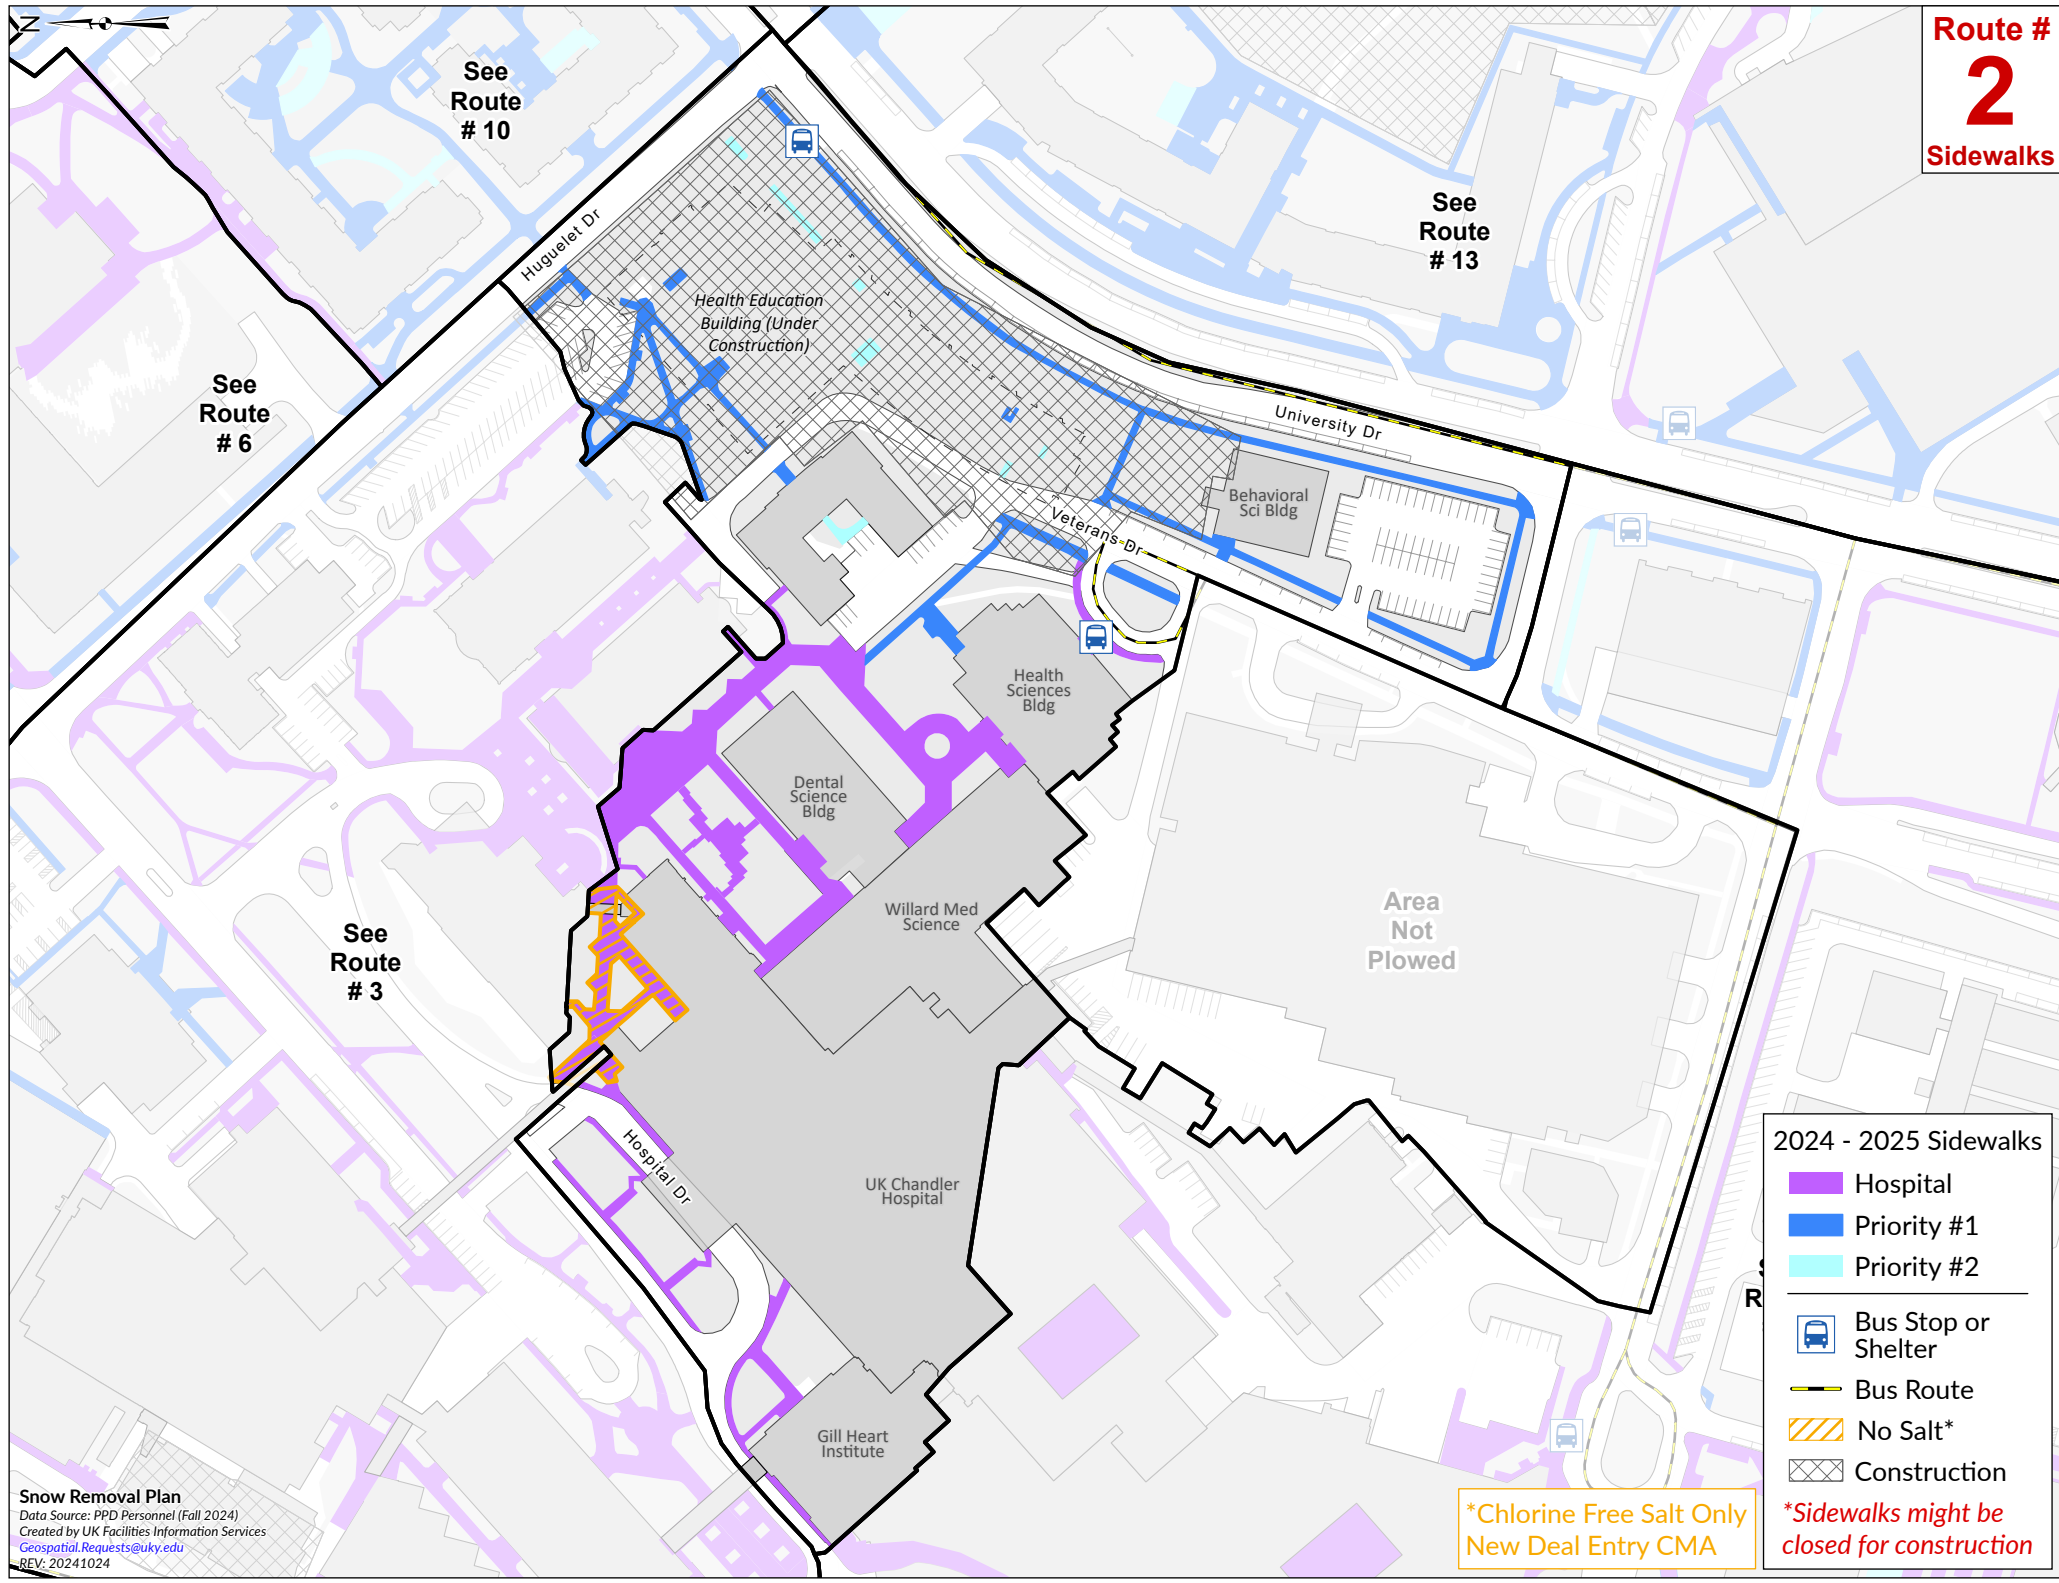

**Route #  
2  
Sidewalks**

See Route # 6

See Route # 10

See Route # 13

See Route # 3

Health Education Building (Under Construction)

University Dr

Veterans Dr

Behavioral Sci Bldg

Health Sciences Bldg

Dental Science Bldg

Willard Med Science

Area Not Plowed

Hospital Dr

UK Chandler Hospital

Gill Heart Institute

- 2024 - 2025 Sidewalks**
- Hospital
  - Priority #1
  - Priority #2
  - Bus Stop or Shelter
  - Bus Route
  - No Salt\*
  - Construction

**\*Chlorine Free Salt Only  
New Deal Entry CMA**

**\*Sidewalks might be closed for construction**