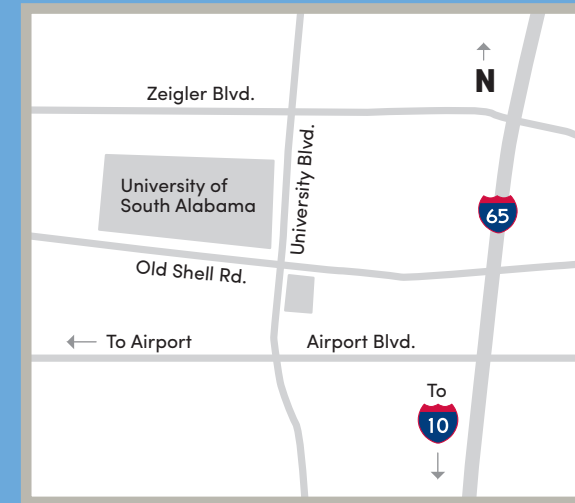

Welcome to South!

Thanks for coming to visit! This map is designed to help you navigate your way around the academic and residential buildings, common areas, and athletic and recreation venues. Along the way, you'll find sculpture, biking and nature trails, and friendly faces. So take it all in, and don't forget to take a selfie in front of the Student Center mural!

DIRECTIONS TO USA MAIN CAMPUS

Take Exit 3 (Airport Boulevard) off Interstate 65. This is the same exit for Mobile's airport. Continue west on Airport Boulevard (approximately three miles) until you reach University Boulevard. Turn right on University Boulevard. Turn left at the fourth traffic light, which is USA South Drive.