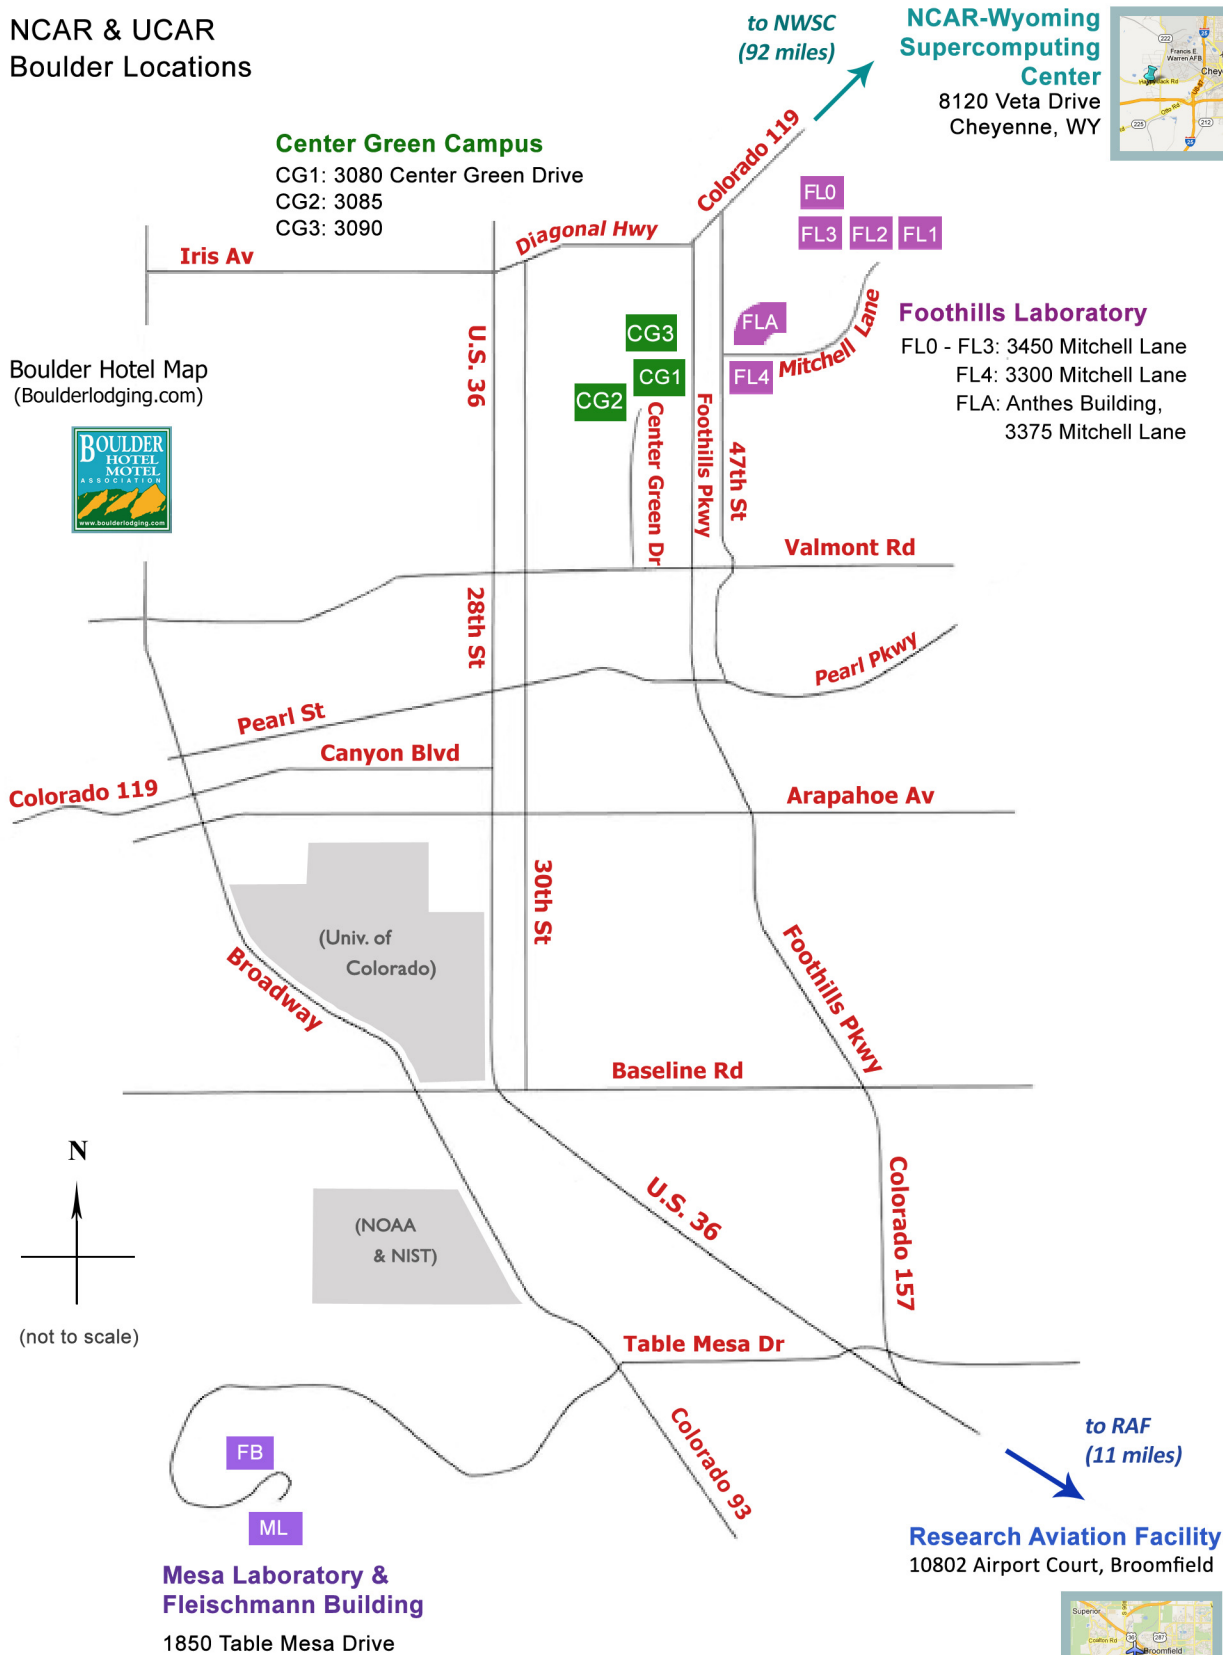

**NCAR & UCAR  
Boulder Locations**

**Center Green Campus**

CG1: 3080 Center Green Drive  
CG2: 3085  
CG3: 3090

**NCAR-Wyoming  
Supercomputing  
Center**

8120 Veta Drive  
Cheyenne, WY

Boulder Hotel Map  
(Boulderlodging.com)

**Foothills Laboratory**

FL0 - FL3: 3450 Mitchell Lane  
FL4: 3300 Mitchell Lane  
FLA: Anthes Building,  
3375 Mitchell Lane

**Mesa Laboratory &  
Fleischmann Building**

1850 Table Mesa Drive

**Research Aviation Facility**

10802 Airport Court, Broomfield