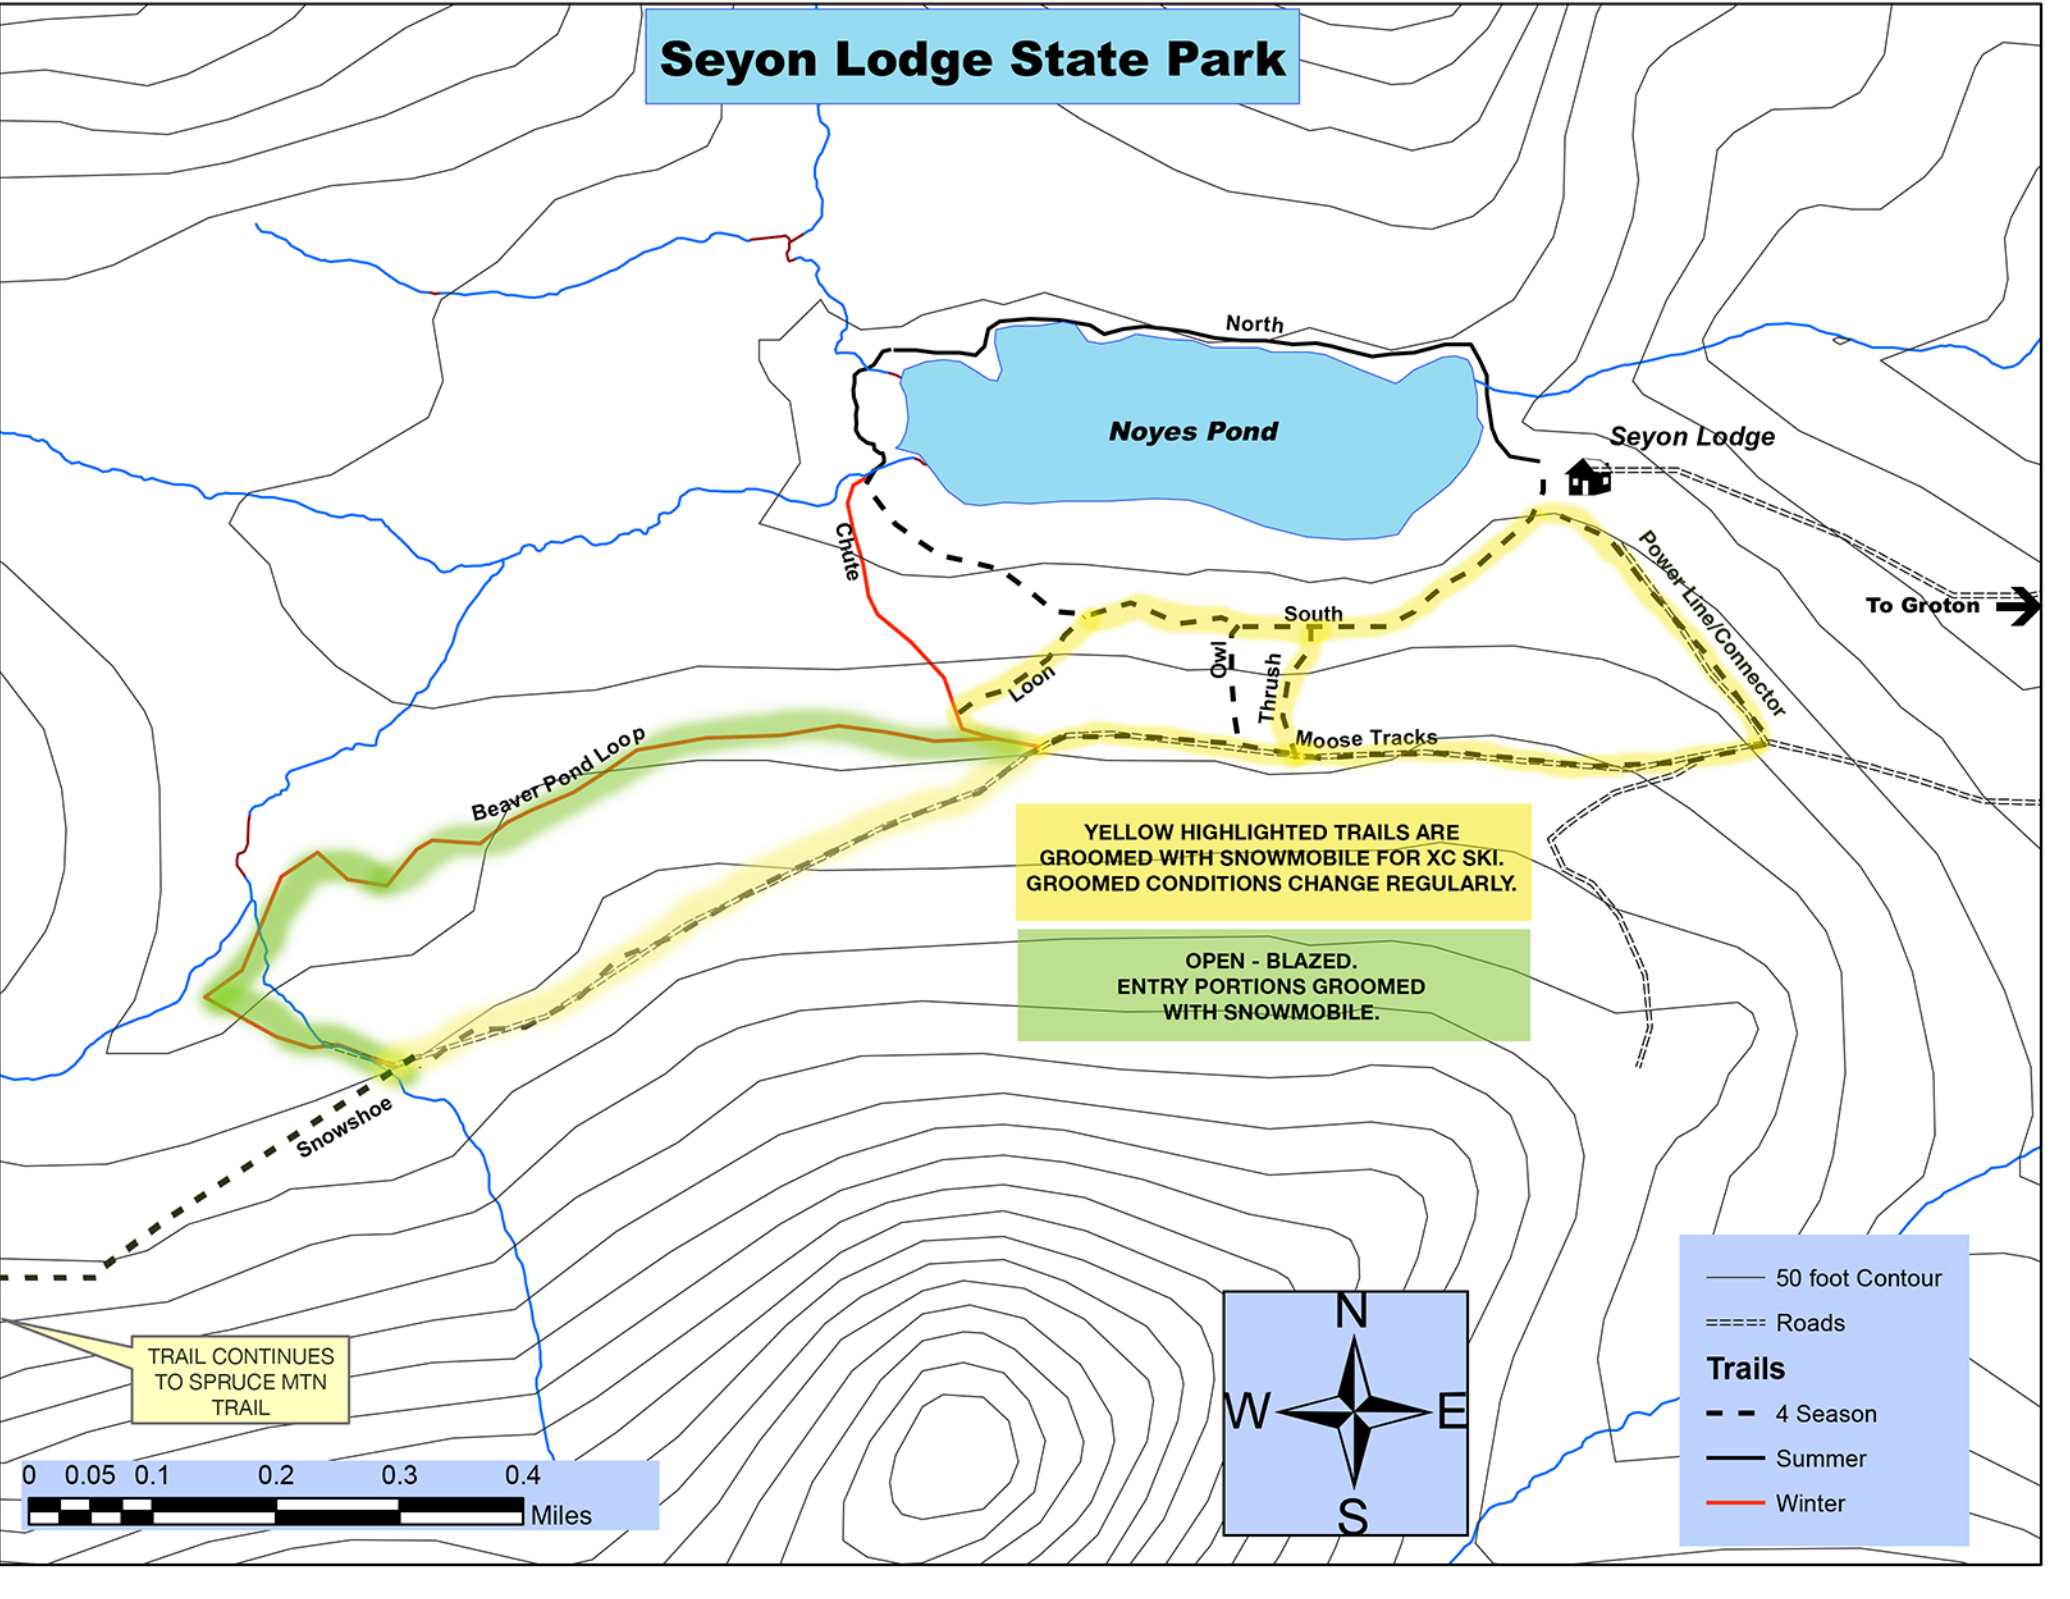

Seyon Lodge State Park

YELLOW HIGHLIGHTED TRAILS ARE GROOMED WITH SNOWMOBILE FOR XC SKI. GROOMED CONDITIONS CHANGE REGULARLY.

OPEN - BLAZED. ENTRY PORTIONS GROOMED WITH SNOWMOBILE.

TRAIL CONTINUES TO SPRUCE MTN TRAIL

— 50 foot Contour
==== Roads

Trails

- - - 4 Season
- Summer
- Winter