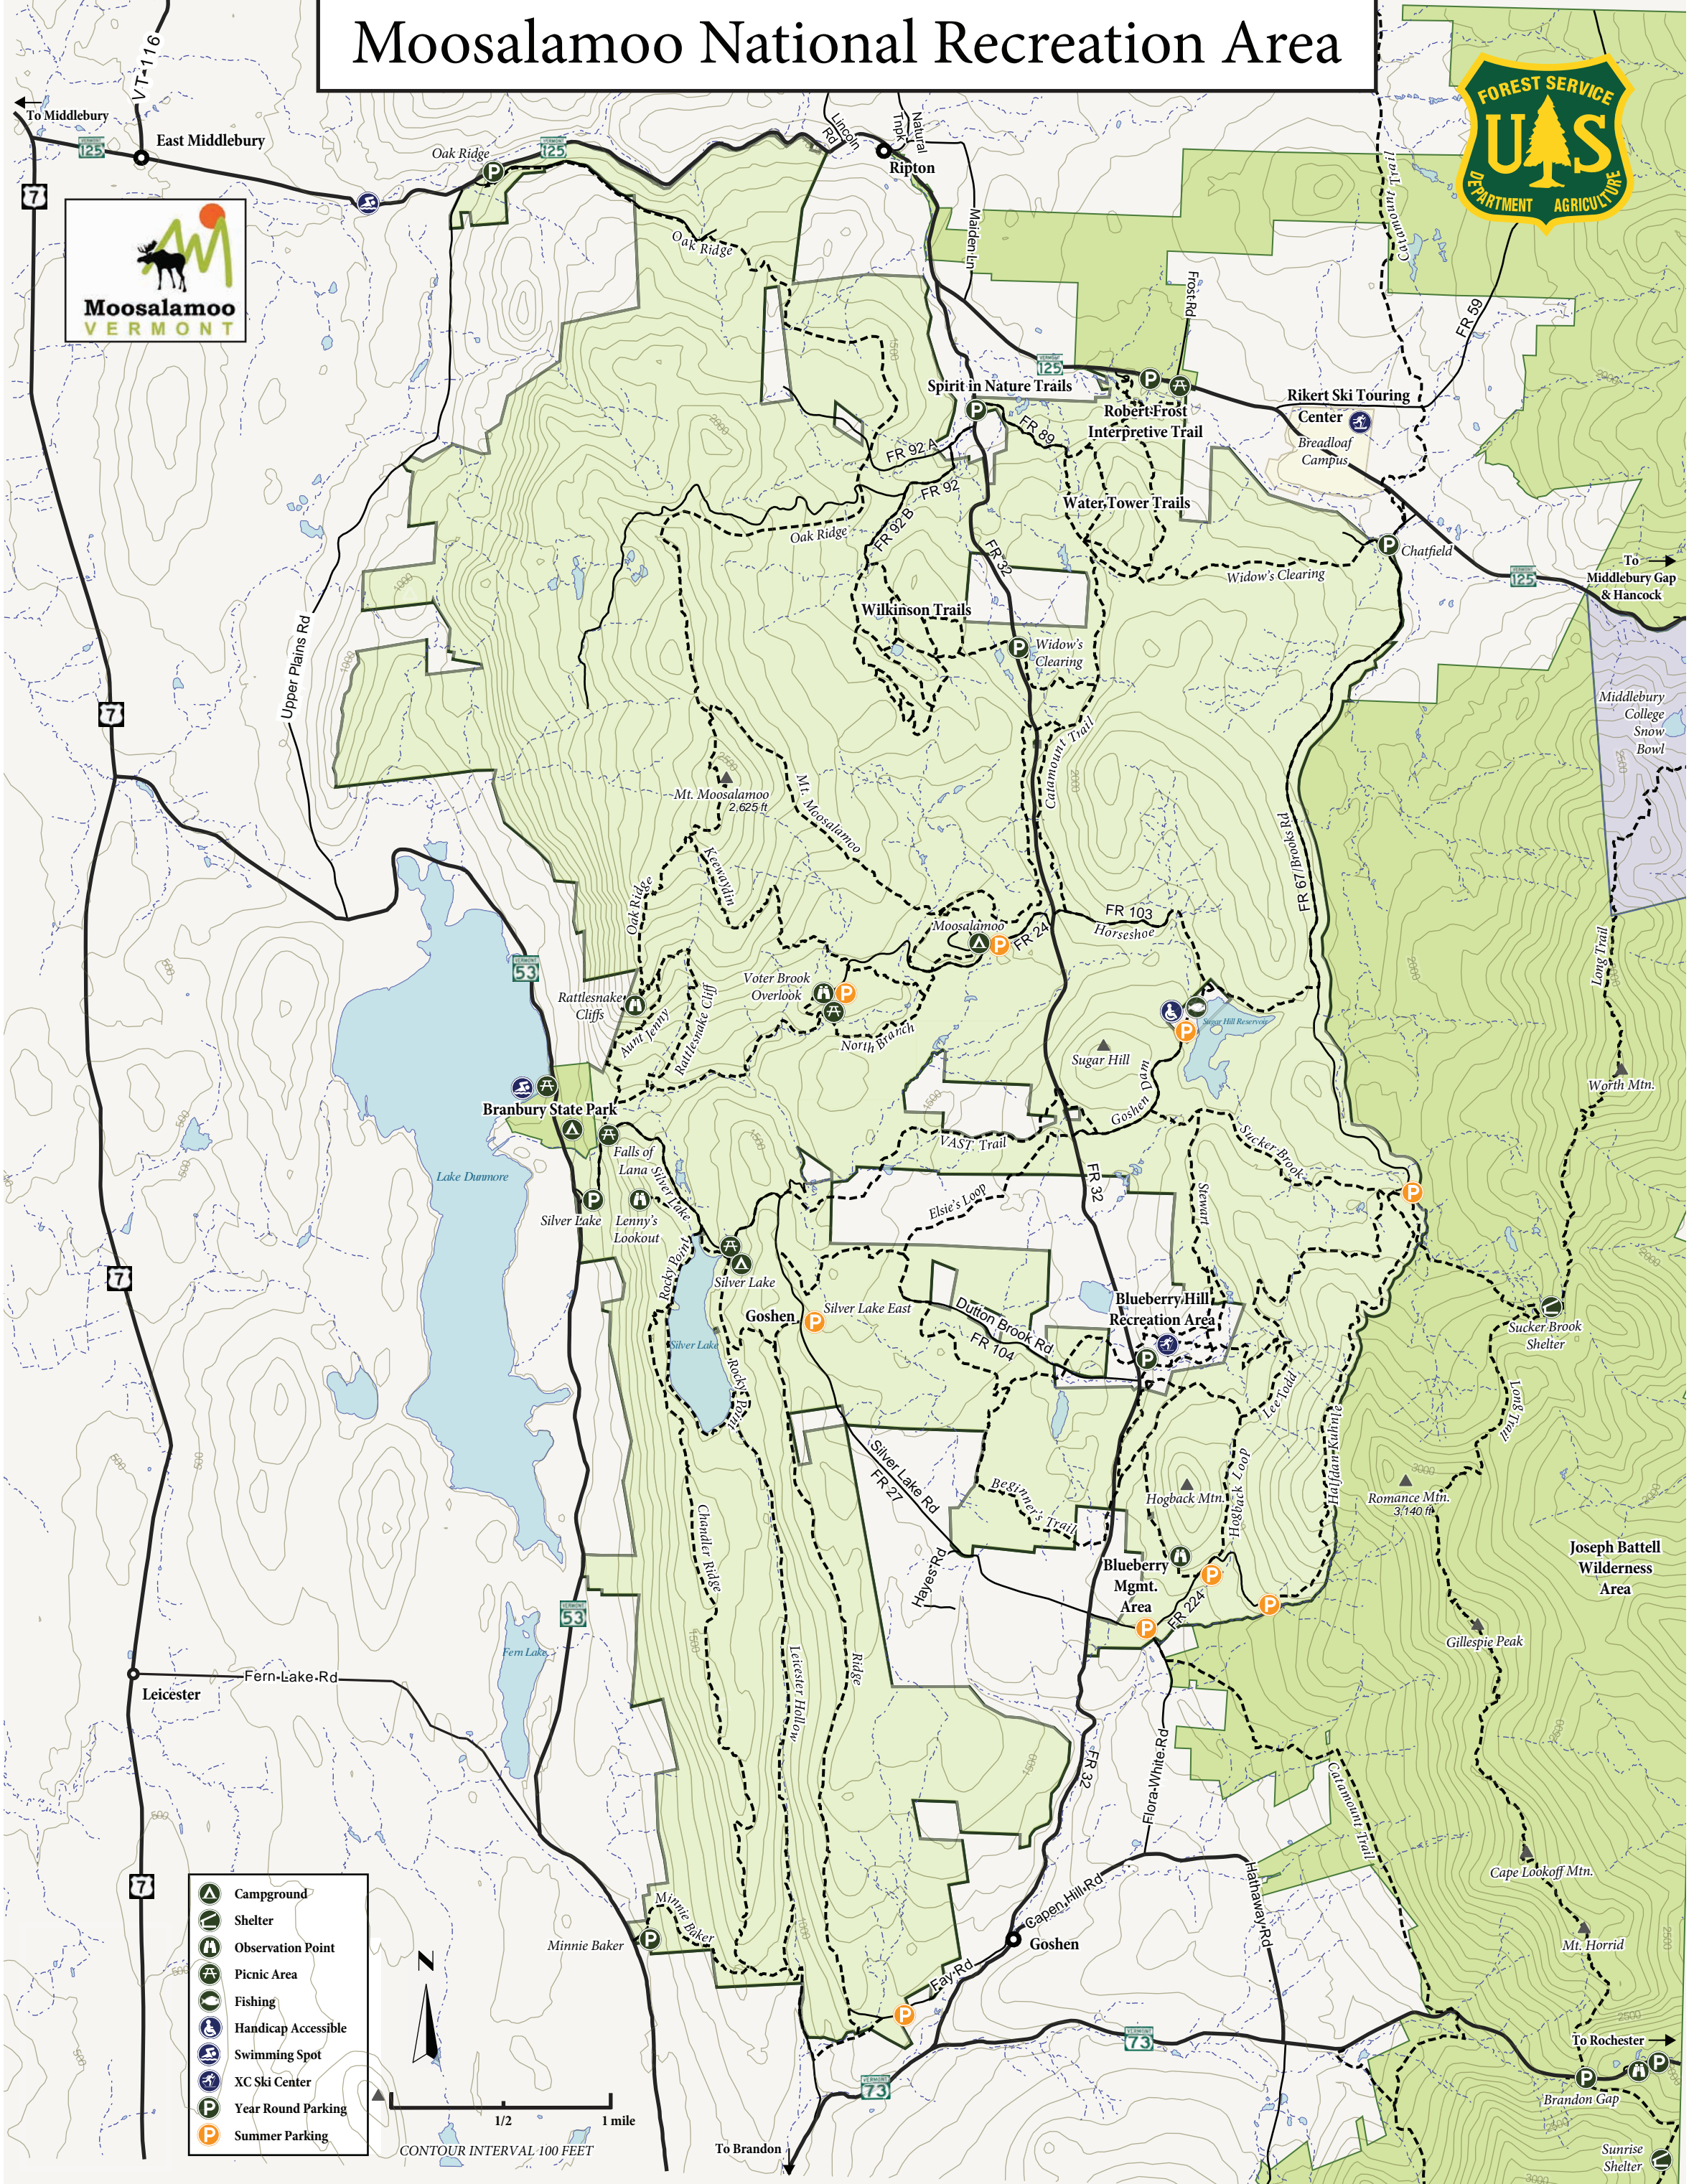

Moosalamoo National Recreation Area

- Campground
- Shelter
- Observation Point
- Picnic Area
- Fishing
- Handicap Accessible
- Swimming Spot
- XC Ski Center
- Year Round Parking
- Summer Parking