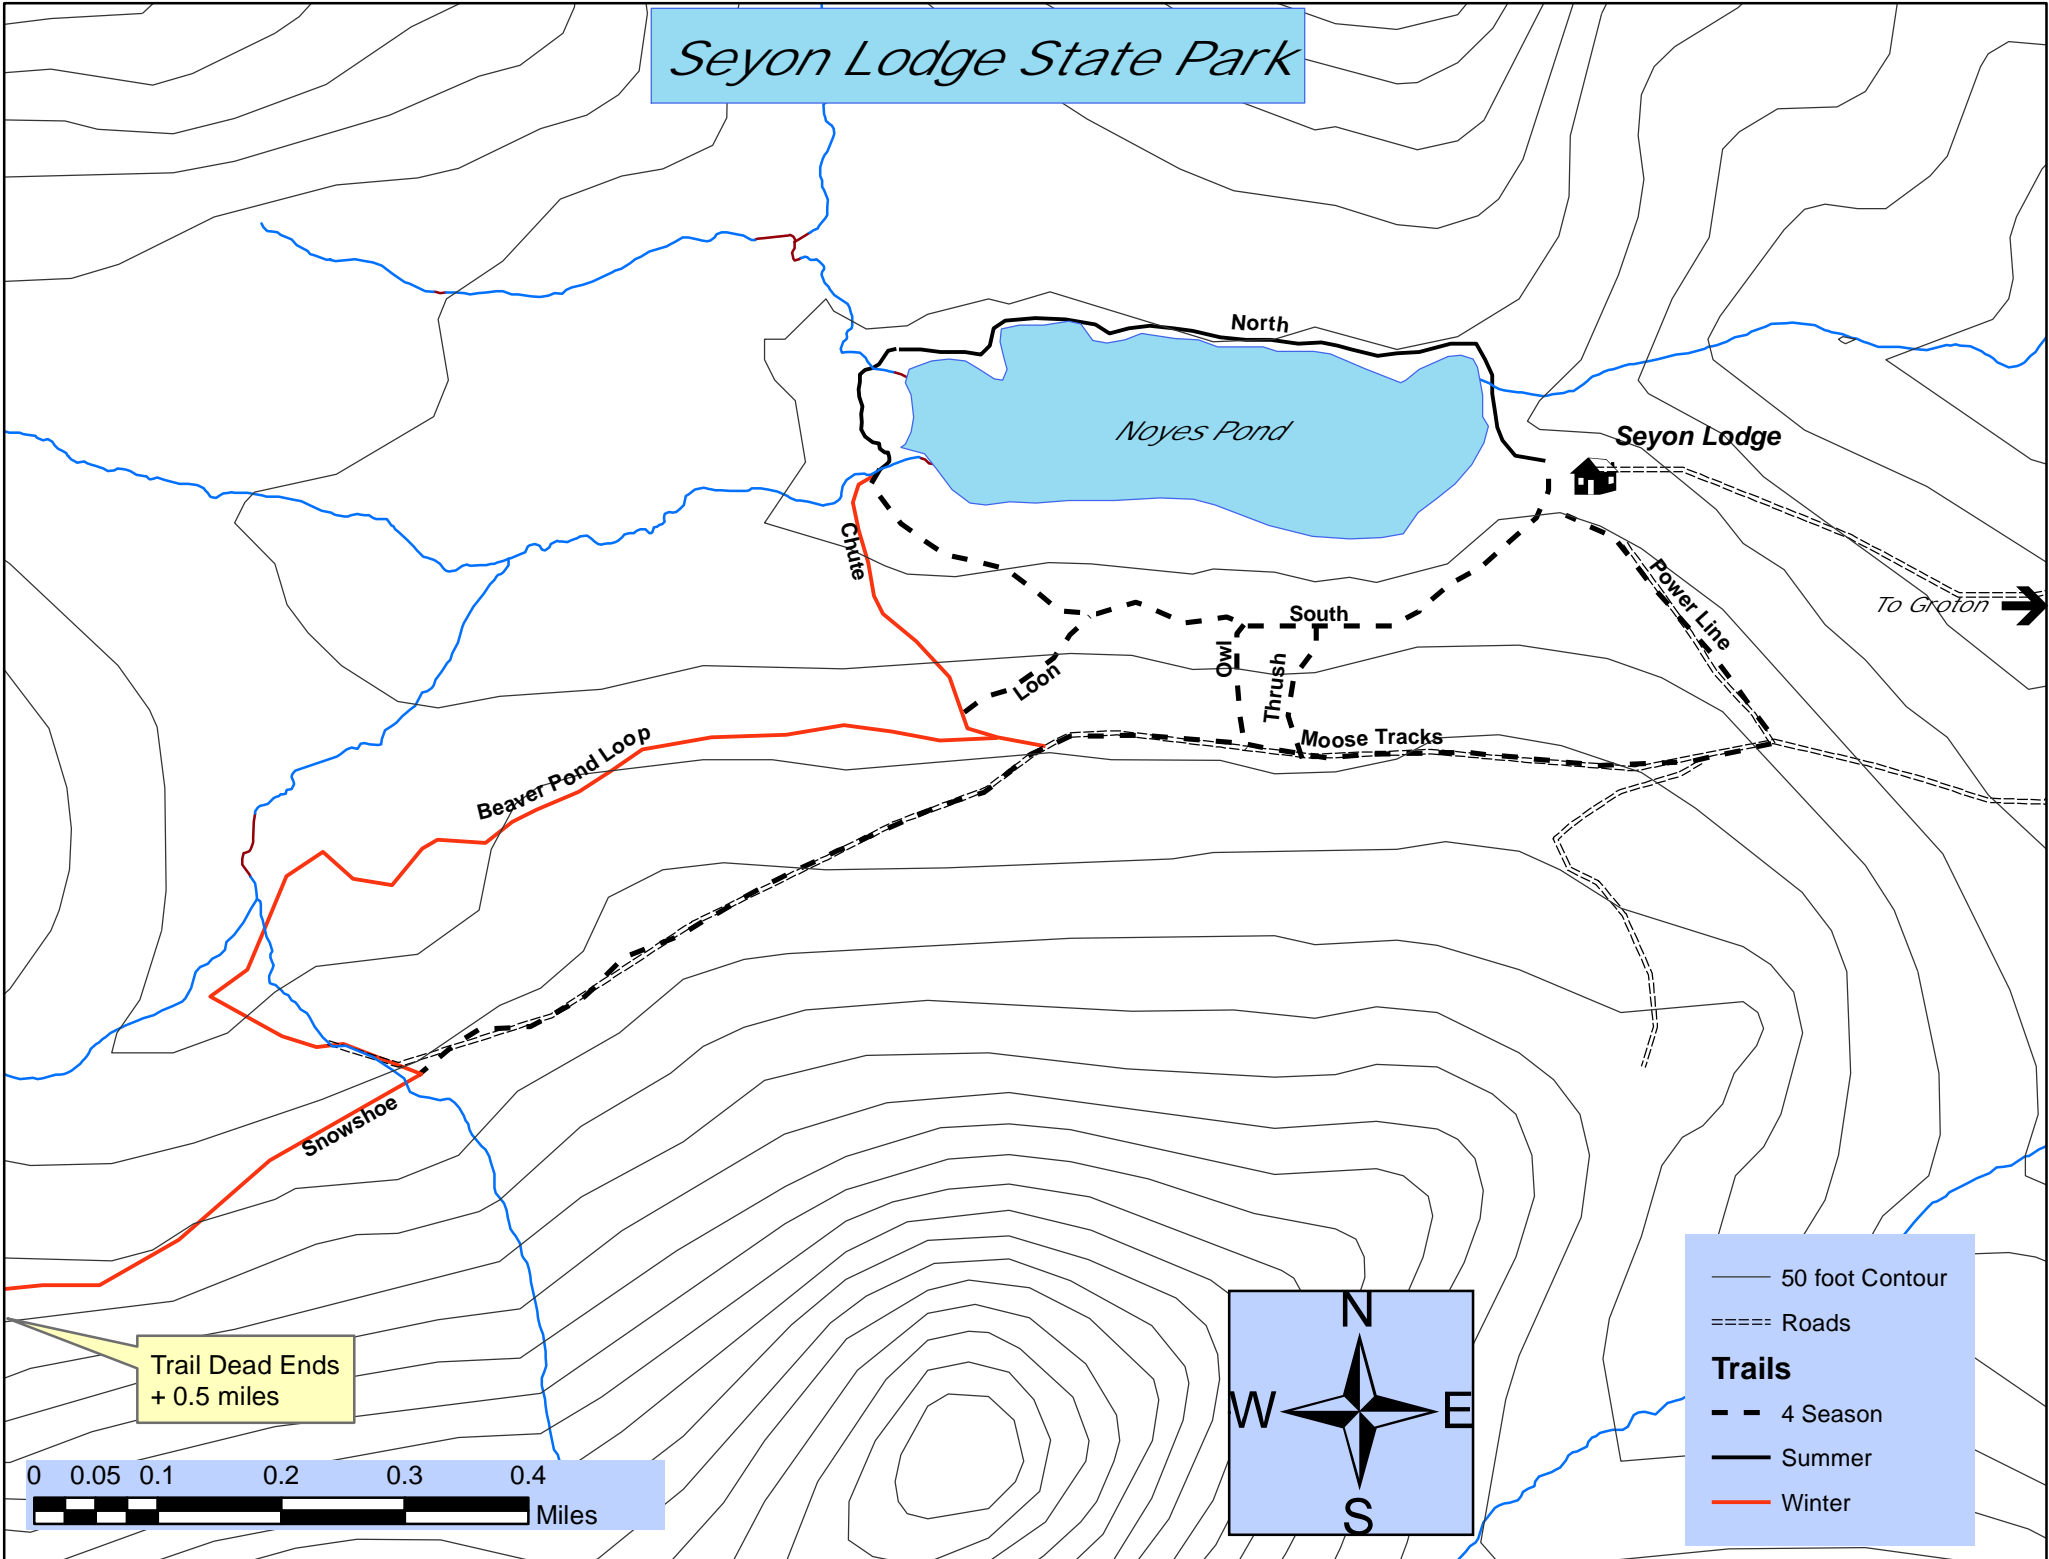

Seyon Lodge State Park

Noyes Pond

Seyon Lodge

North

South

Chute

Loon

Owl

Thrush

Moose Tracks

Power Line

To Groton

Beaver Pond Loop

Snowshoe

Trail Dead Ends
+ 0.5 miles

0 0.05 0.1 0.2 0.3 0.4 Miles

- 50 foot Contour
- ==== Roads
- Trails**
- - - 4 Season
- Summer
- Winter