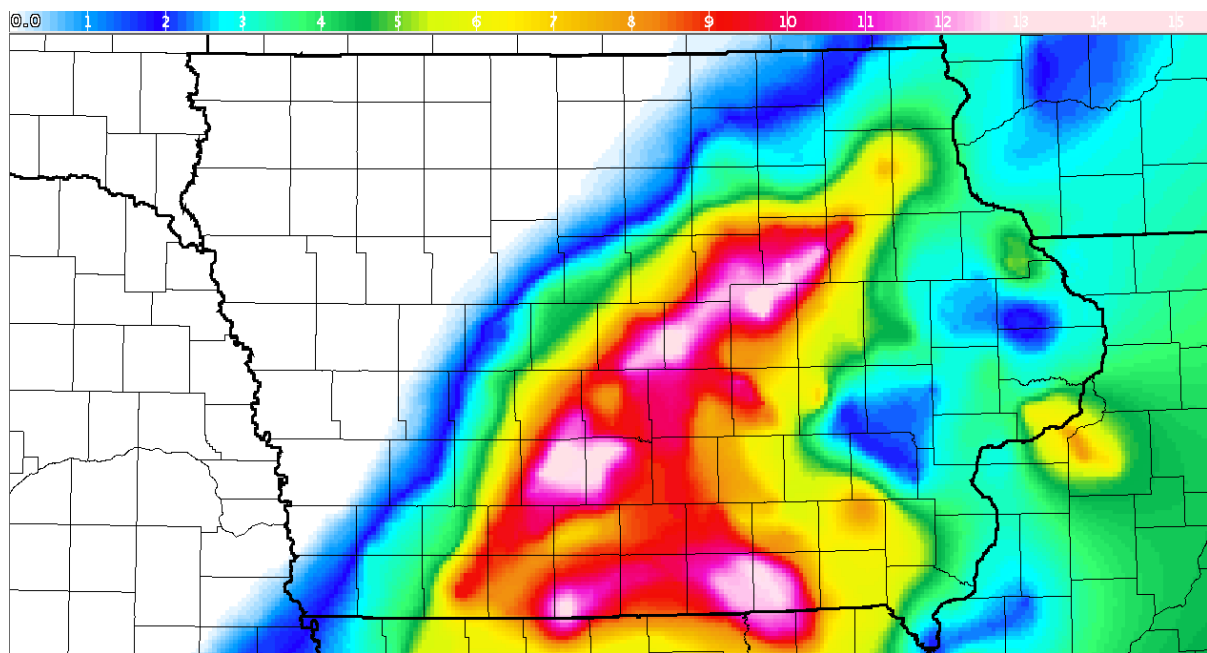

## February 26-28 Snowfall Amounts and Map

BELOW ARE THE FINAL SNOWFALL TOTALS FOR THE WINTER STORM THAT BEGAN ON THE MORNING OF FEBRUARY 26 AND ENDED OVER CENTRAL IOWA DURING THE EARLY MORNING OF FEBRUARY 28. DUPLICATE REPORTS AND REPORTS CONSIDERED UNREPRESENTATIVE OF FINAL OR NEAR FINAL SNOWFALL AMOUNTS HAVE BEEN FILTERED OUT.

THE OFFICIAL SNOWFALL TOTAL FOR DES MOINES WAS 9.0 INCHES. WATERLOO FINISHED OFF WITH 10.4 INCHES.