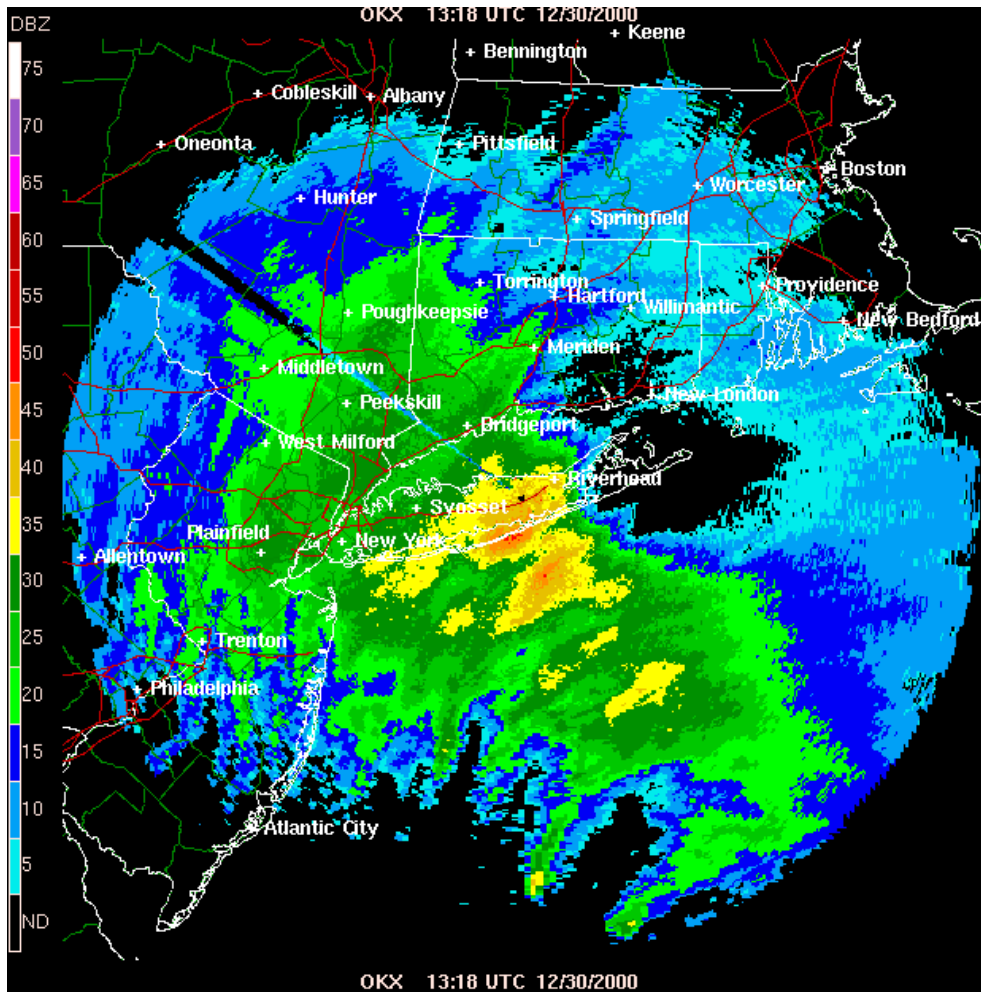

Winter Storm Summary for December 30, 2000

"End of Millennium" Storm Snowfall Totals
(as of 5:00 pm EST December 30, 2000)

Thanks to all our SKYWARN Spotters whose hundreds of reports during this storm are reflected in this map.