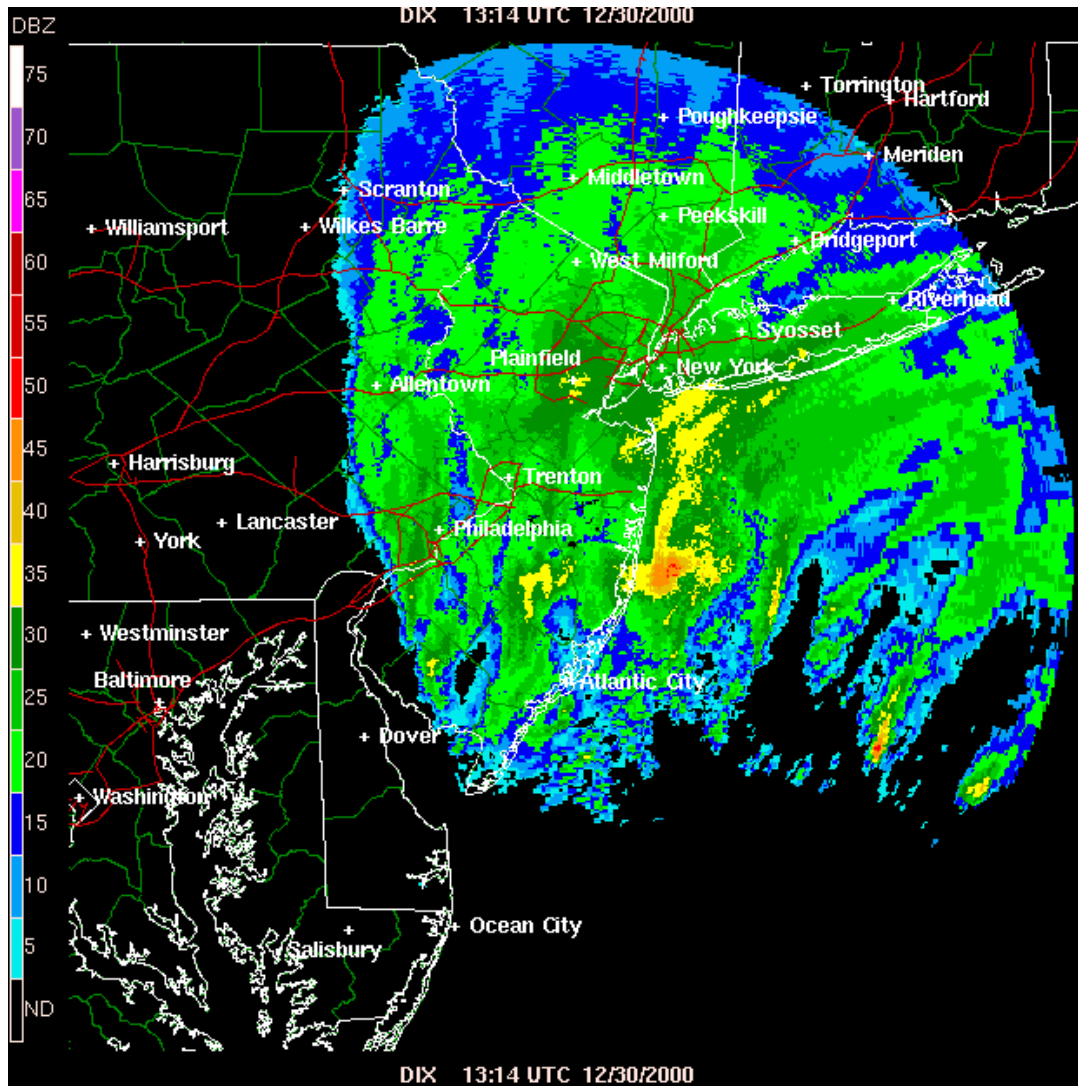

Winter Storm Summary for December 30, 2000

"End of Millennium" Storm Snowfall Totals
(as of 5:00 pm EST December 30, 2000)

Thanks to all our SKYWARN Spotters whose hundreds of reports during this storm are reflected in this map.