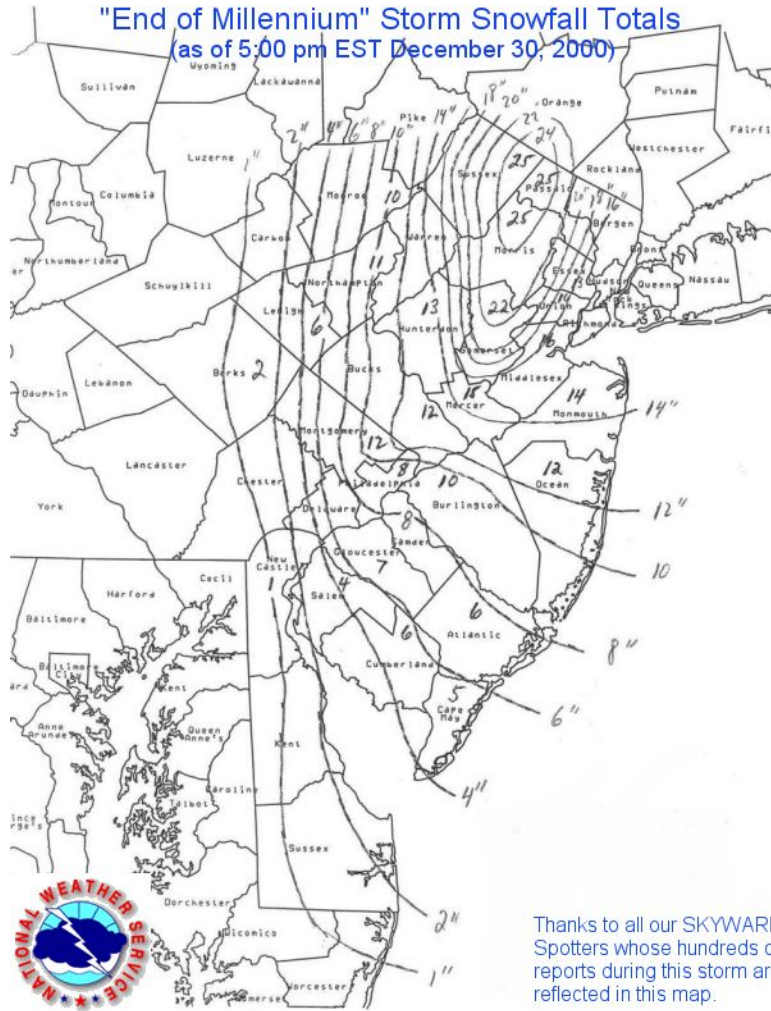

Winter Storm Summary for December 30, 2000

"End of Millennium" Storm Snowfall Totals
(as of 5:00 pm EST December 30, 2000)

Thanks to all our SKYWARN Spotters whose hundreds of reports during this storm are reflected in this map.