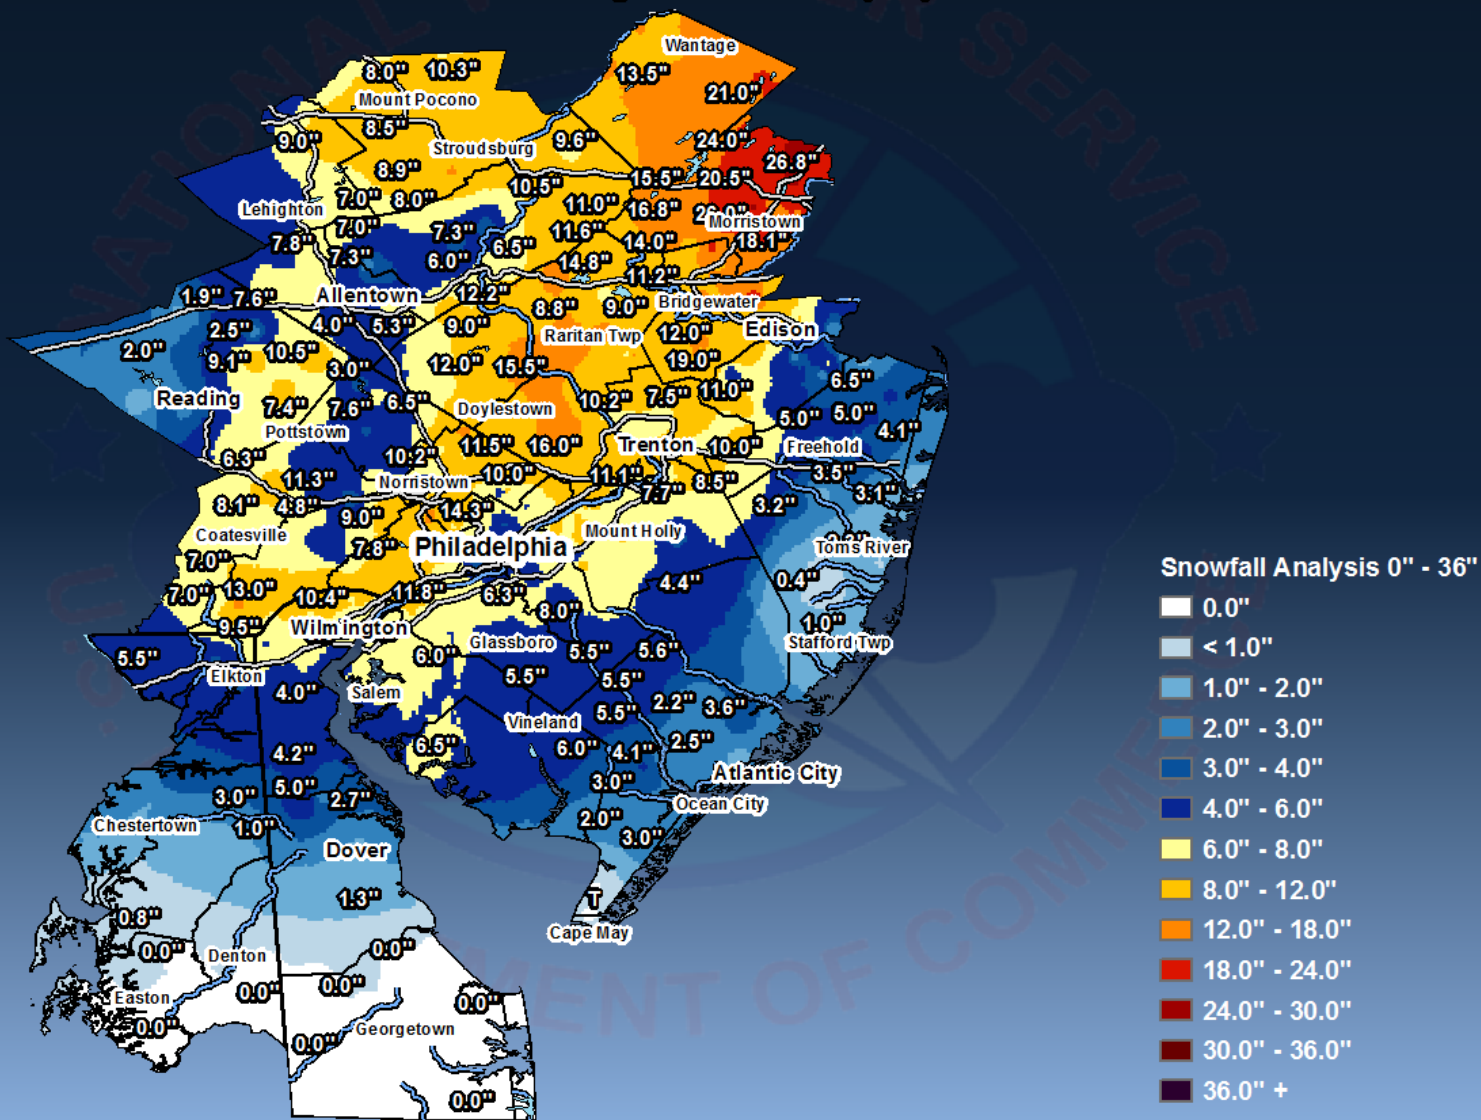

Winter Storm Summary for March 7th and 8th 2018

National Weather Service Philadelphia/Mount Holly

7 March 2018 Winter Storm

Data Source: Regional Observations(PNS)

This is an experimental product. Care should be taken in using the data. Unofficial observations are plotted. Values at interpolated locations may not represent actual precipitation totals at that location.